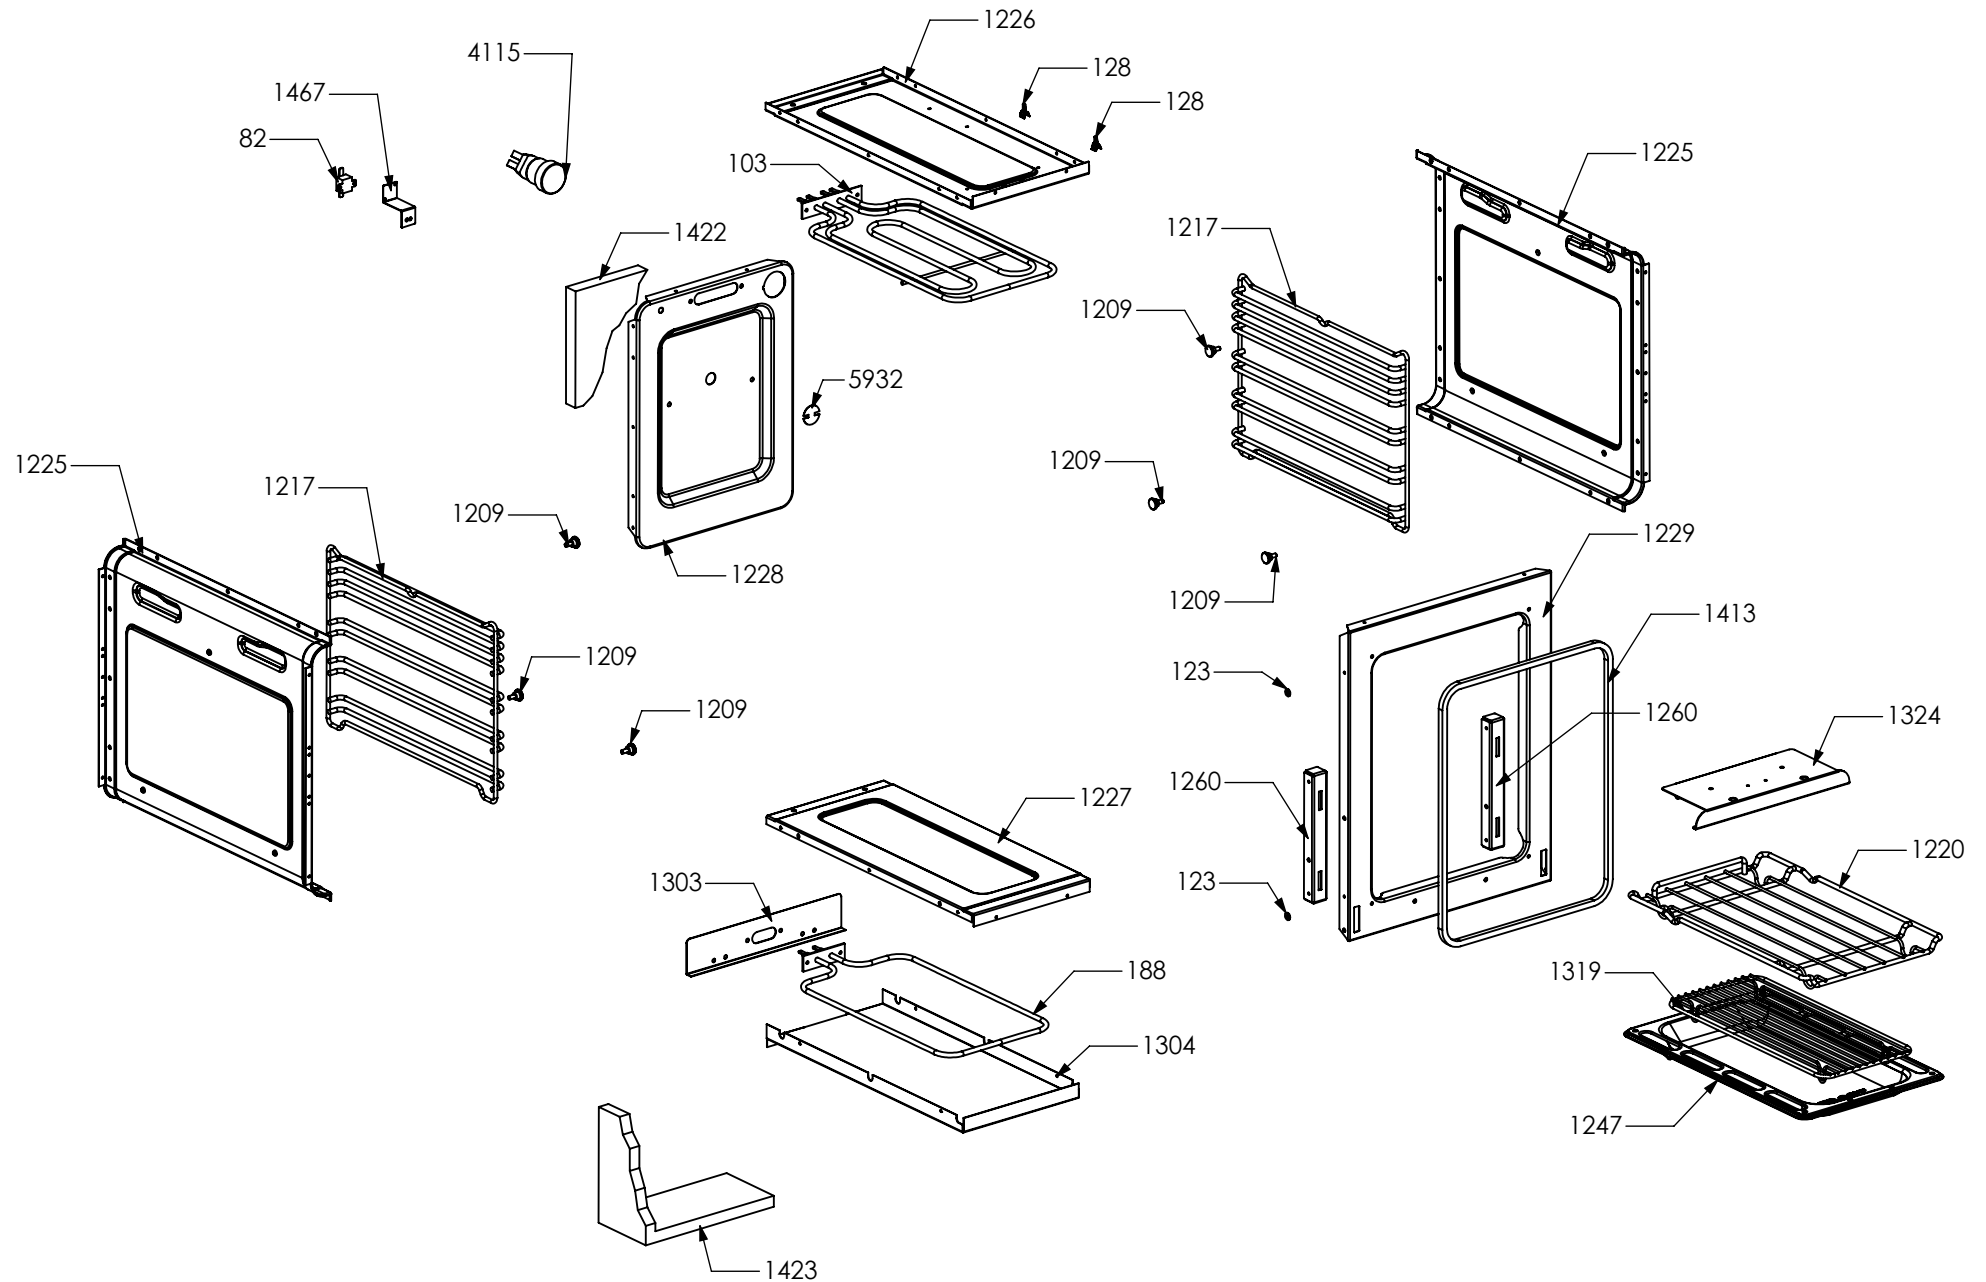

5773

6253

5919

6240

6241

N° Object	Code	Description	Qty
6248	GP0145	Assembly glued oven door 30 Nero Fumo	1
2937	GR4313	Assembly door 30/60/90 right bar profile 07	1
2938	GR4314	Assembly door 30/60/90 left bar profile 07	1
5919	ZA0326	Door oven handle for oven 30 CNR	1
5773	ZP0142	Glued external oven door 30 KL Nero Fumo	1
6253	ZP0216	Handle decorative plate	2
6240	ZP0217	Left hinge plate	1
6241	ZP0233	Right hinge plate	1
1224	ZS2311	Inner glass oven door 30	1
1276	ZS2413	Door hinge for oven 30	2
2943	ZS4746	Right support for inner glass	1
2944	ZS4747	Left support for inner glass	1

N° Object	Code	Description	Qty
131	BS0296	Adhesive tape 4959	600
132	ZS5148	Adhesive tape 16,5 m x 19h (3M)	120
711	ZS1929	Faston	1
725	601108	Anti-overturning device	0,3
1210	ZS5149	Adhesive tape 33 mt x 17h mm x th 0,6 mm (3M 4930)	200
1329	ZS5150	Adhesive tape 33 mt x 25h mm x Th 1.55 mm (3M)	10000
1586	ZS2770	Additional wiring generic L=75 cm Fem Fem	2
4761	ZS7454	Wiring diagram for cooker D10FF-6I Drb	1
5336	ZS8523	Instruction booklet cooker Adagio Lancellotti Multilanguage	1