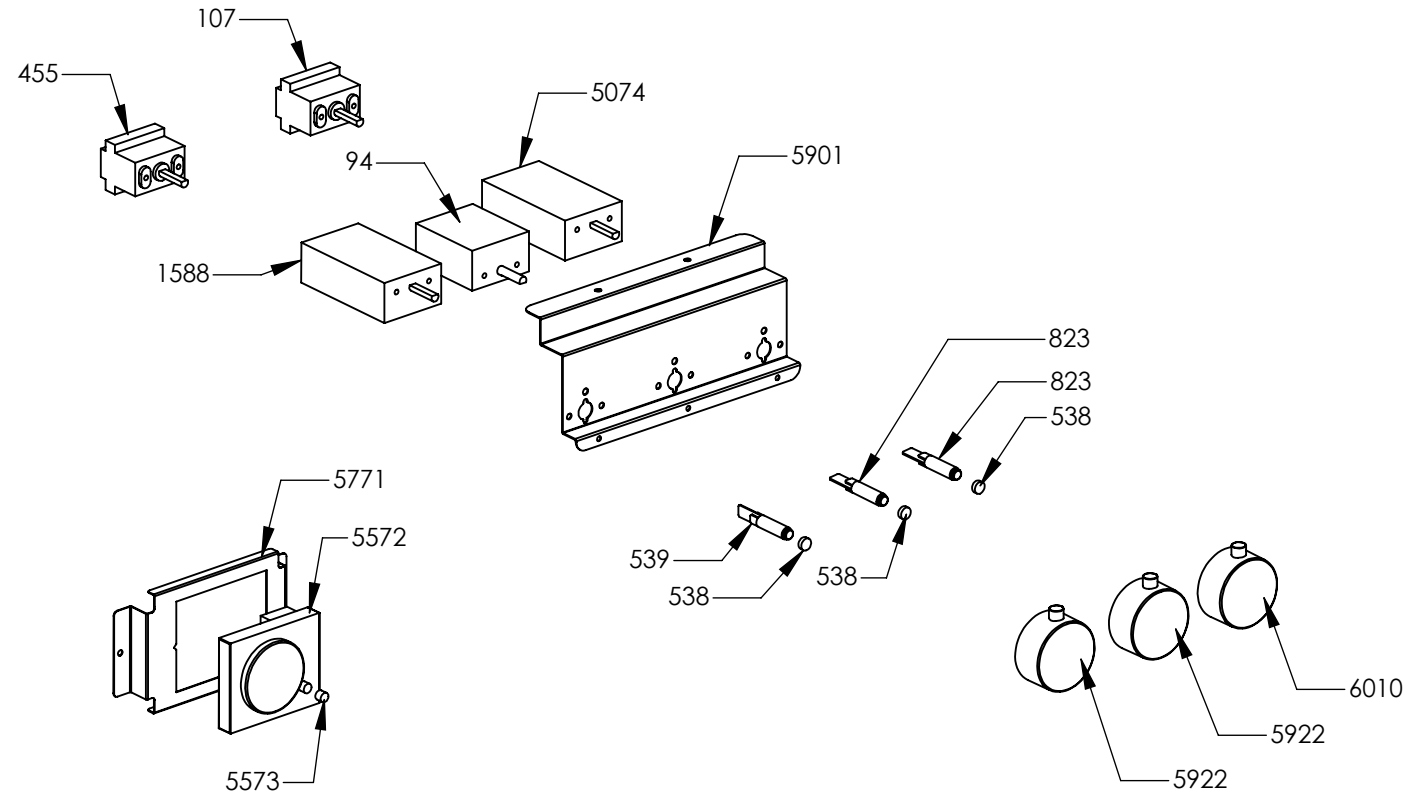

N° Object	Code	Description	Qty
129	601154	Timer	1
1014	ZS2026	Thermostat TY60 N.O. fixing B	1
1441	ZS2665	Support for fan timelag device	1
1957	ZS3495	Washer 4.3 x 10 x 3	4
1996	ZS3171	Blocking plate hob-side Party	2
3717	ZS6026	Switch for induction encoder	5
4210	ZS5377	Energy regulator for induction 230 V EGO EU	5
4211	ZS5378	Induction 5 element EGO	1
4266	ZS6787	Encoders control board	1
4749	ZS7384	Support bar for induction element rear cooker 100	1
4750	ZS7385	Support bar for induction element front cooker 100	1
4868	ZS7663	Clamp support for induction 100 Party lateral	2
5537	GP0058	Assembly control panel front 6 zones induct electric oven OXF 100 Nero serygr.	1
5801	ZS8317	Display support	1
5662	ZC0109	Back splash for cooker 100 OXF	1
5753	ZP0068	Thickness for profile	2
5783	ZS6817	Feet for electronic components EGO	3
5784	ZS6904	Cover for induction terminal board	1
5785	ZS6905	Bridge for induction terminal board	1
5869	GP0088	Assembly cooktop cooker 100 double oven induction Prt/Drb	1
4321	ZS6726	Glass for 100 induction hob or cooker	1
5901	ZP0084	Commutator support 3 positions	2
5918	ZA0278	Aluminium adhesive badge "Lancellotti"	1
5922	ZA0329	Neutral knob CNR	6
6038	ZS8877	Support for electronic control induction element	1
6157	ZC0337	Frontal bar profile cooker 100 Nero Fumo	1