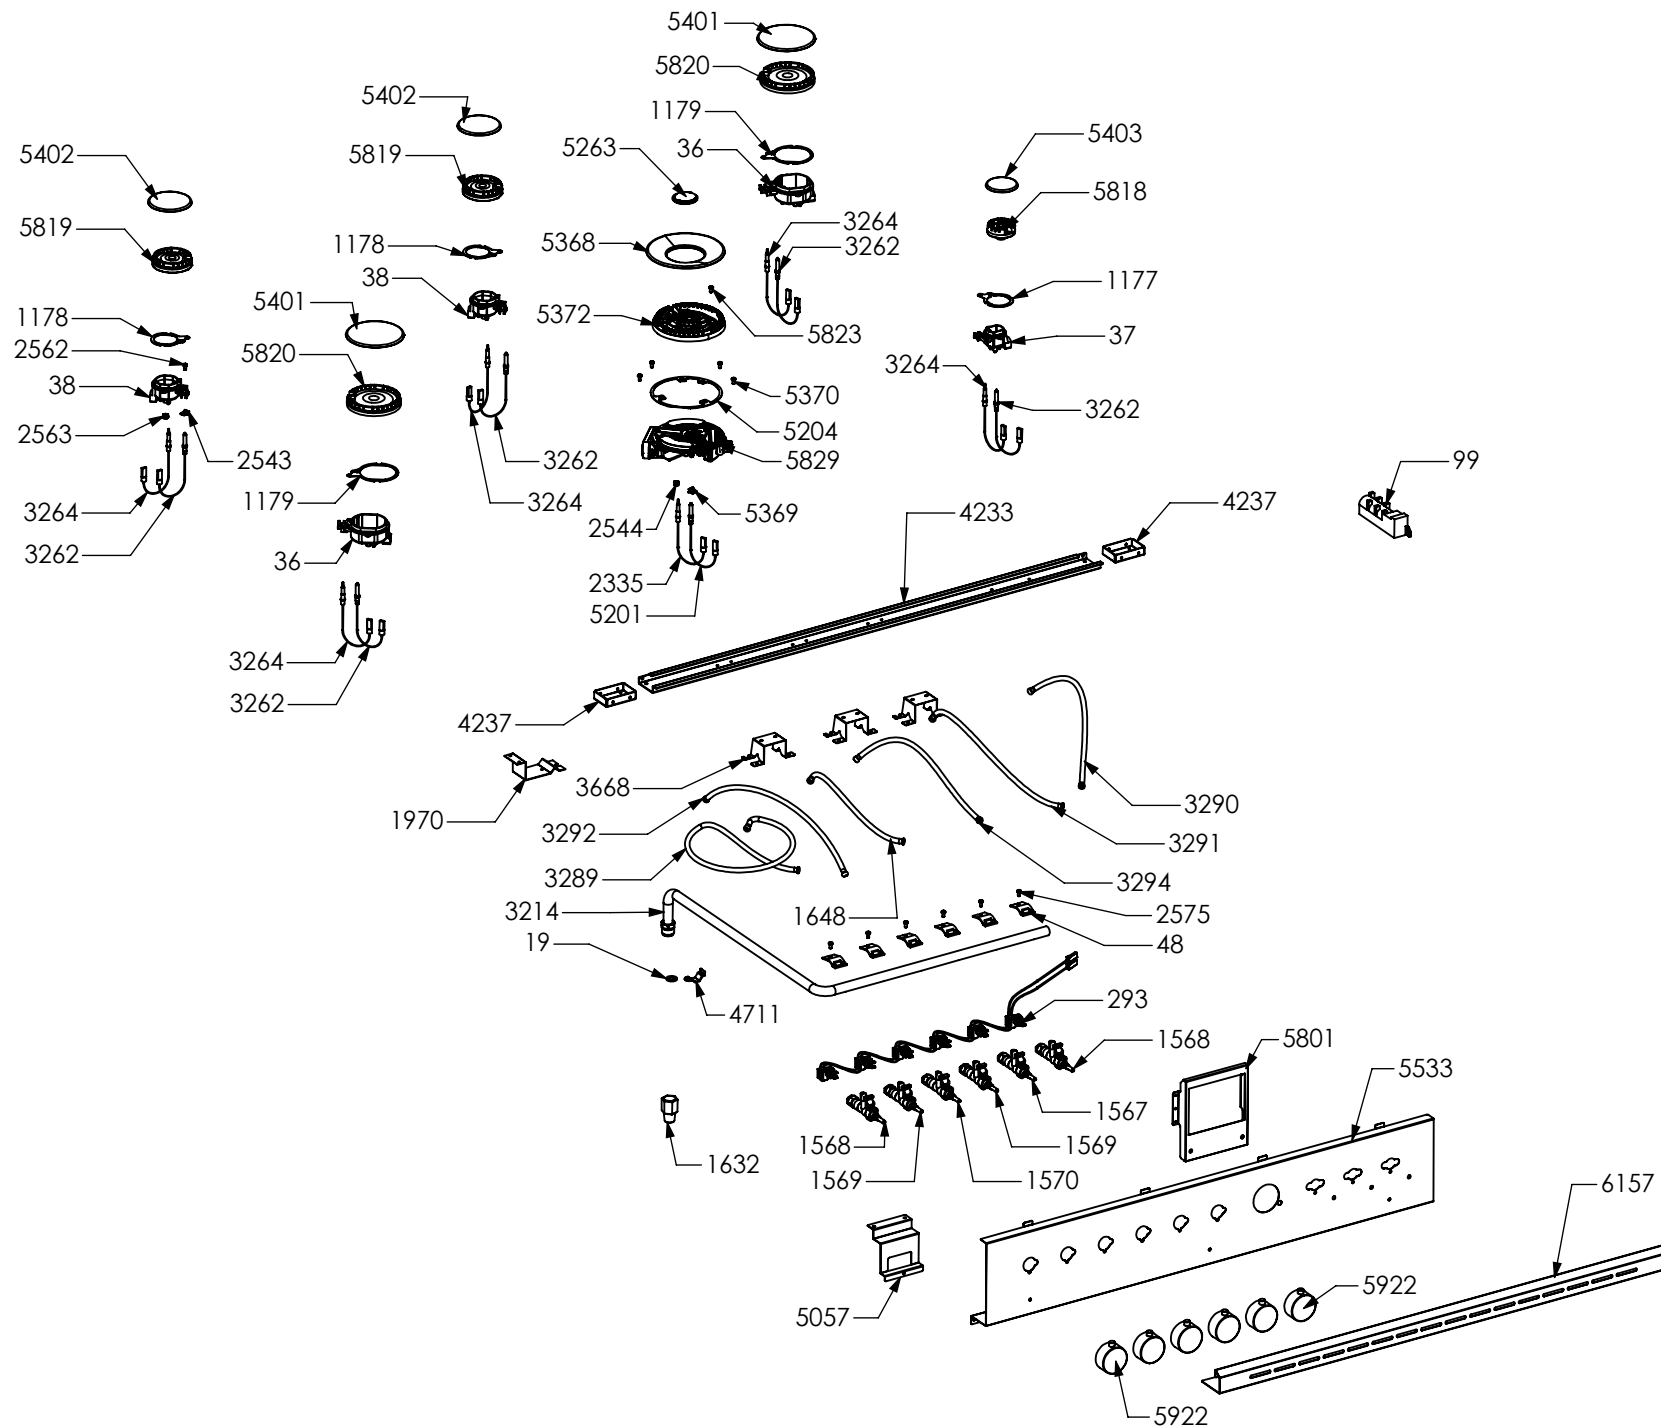

N° Object	Code	Description	Qty
731	ZS0565	Cast-iron grid for wok	1
1014	ZS2026	Thermostat TY60 N.O. fixing B	1
1441	ZS2665	Support for fan timelag device	1
1901	ZS2700	Cast-iron grid 2 burners Prt / Drb	3
1957	ZS3495	Washer 4.3 x 10 x 3	4
1996	ZS3171	Blocking plate hob-side Party	2
5662	ZC0109	Back splash for cooker 100 OXF	1
5664	ZC0111	Complete spill tray cooker 100 6 burners double oven Prt/Drb enamelled	1
5918	ZA0278	Aluminium adhesive badge "Lancellotti"	1