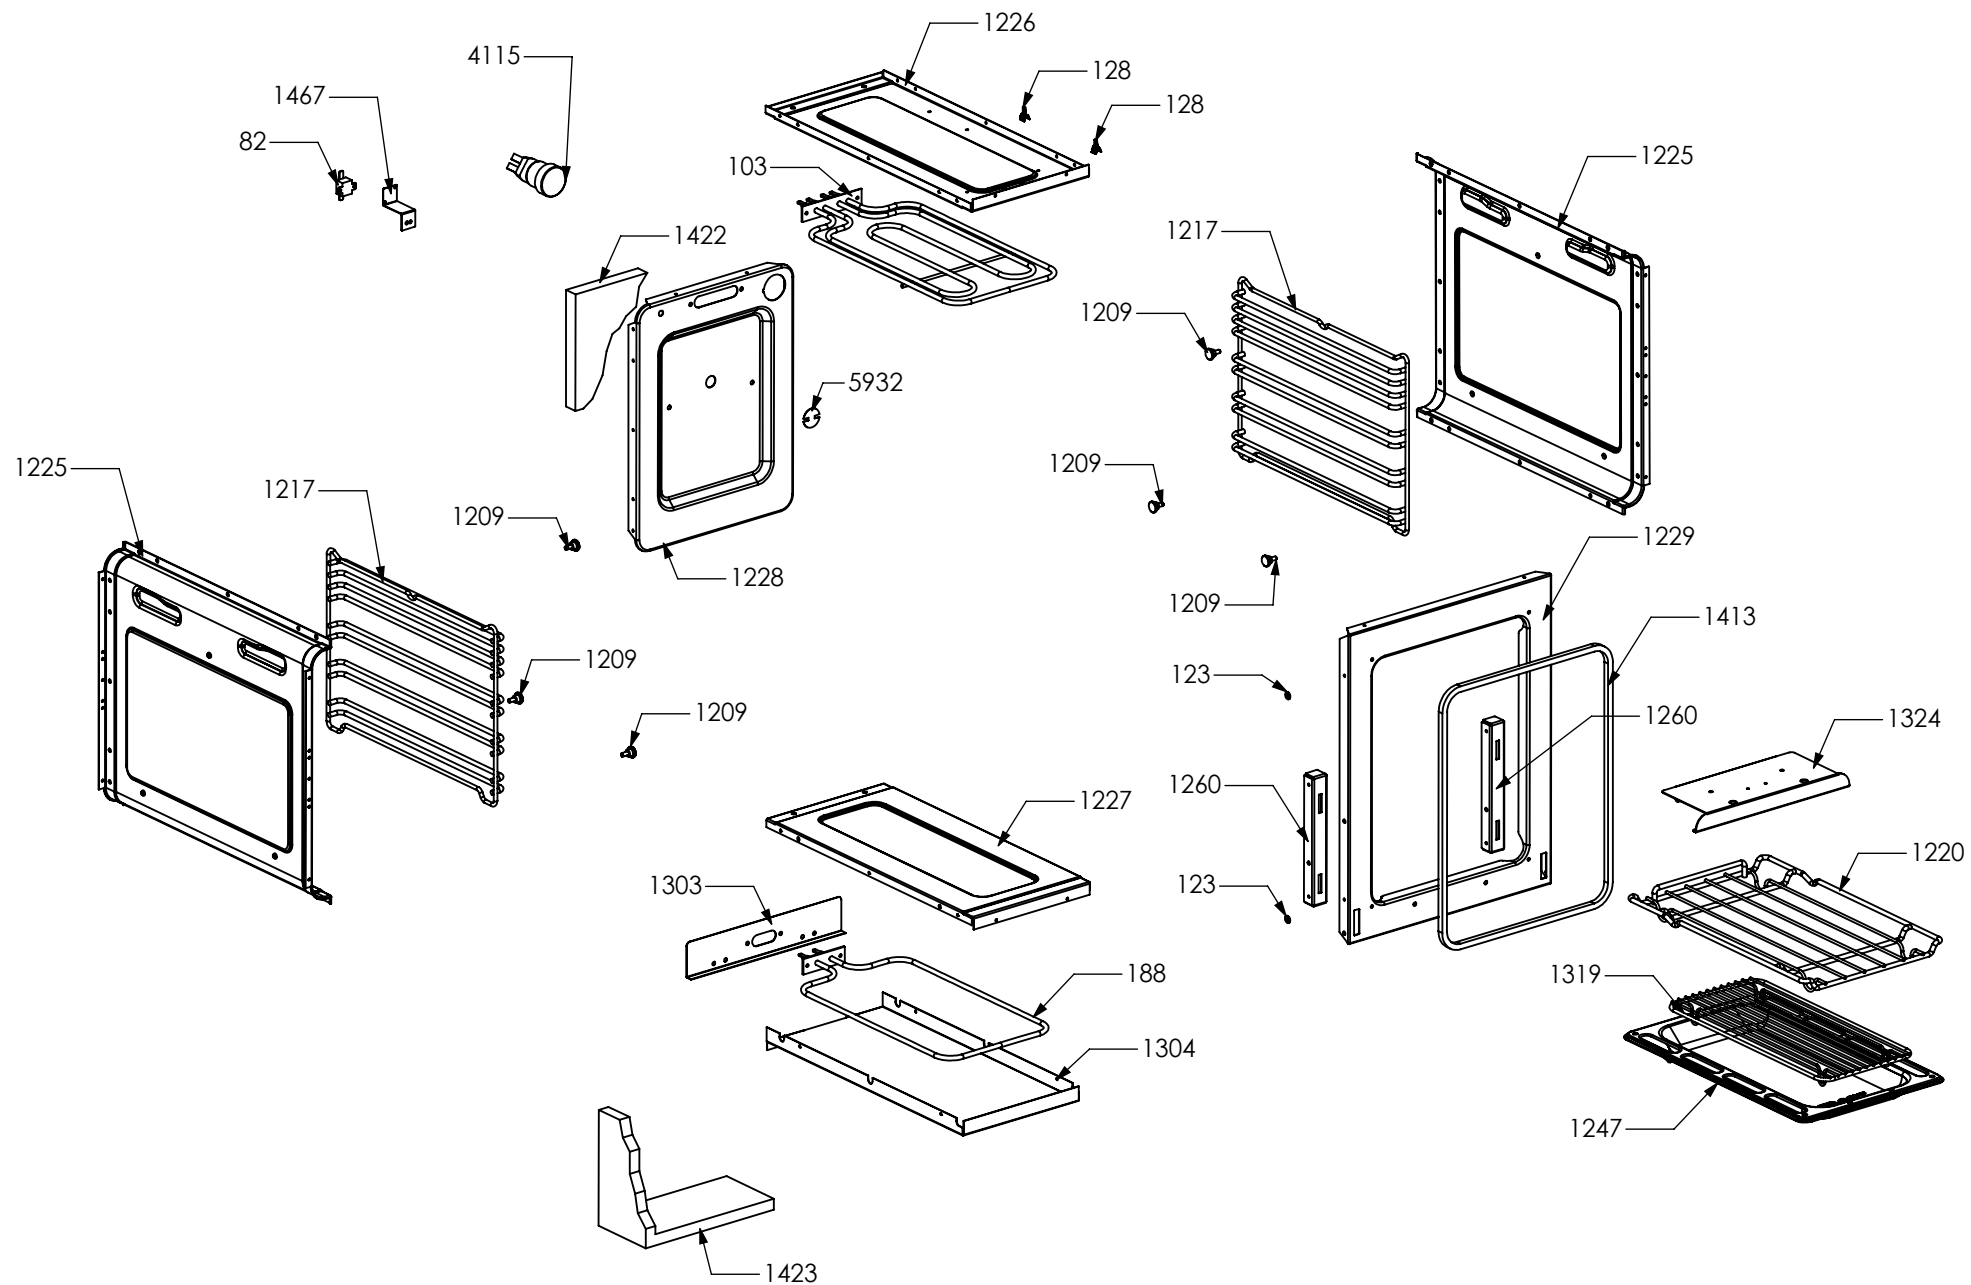

2938

2944

2943

6253

6240

6241

N° Object	Code	Description	Qty
6248	GP0145	Assembly glued oven door 30 Nero Fumo	1
2937	GR4313	Assembly door 30/60/90 right bar profile 07	1
2938	GR4314	Assembly door 30/60/90 left bar profile 07	1
5919	ZA0326	Door oven handle for oven 30 CNR	1
5773	ZP0142	Glued external oven door 30 KL Nero Fumo	1
6253	ZP0216	Handle decorative plate	2
6240	ZP0217	Left hinge plate	1
6241	ZP0233	Right hinge plate	1
1224	ZS2311	Inner glass oven door 30	1
1276	ZS2413	Door hinge for oven 30	2
2943	ZS4746	Right support for inner glass	1
2944	ZS4747	Left support for inner glass	1

N° Object	Code	Description	Qty
132	ZS5148	Adhesive tape 16,5 m x 19h (3M)	80
725	601108	Anti-overturning device	0,3
1210	ZS5149	Adhesive tape 33 mt x 17h mm x th 0,6 mm (3M 4930)	200
1586	ZS2770	Additional wiring generic L=75 cm Fem Fem	2
2562	ZA0255	Screw M3x8 TC s.steel	10
3071	ZS5206	Wiring diagram for cooker P10FF-6	1
5336	ZS8523	Instruction booklet cooker Adagio Lancellotti Multilanguage	1
5879	ZA0254	Screw M4x12	4
5939	ZS0957	Spacer between knob and tap	6