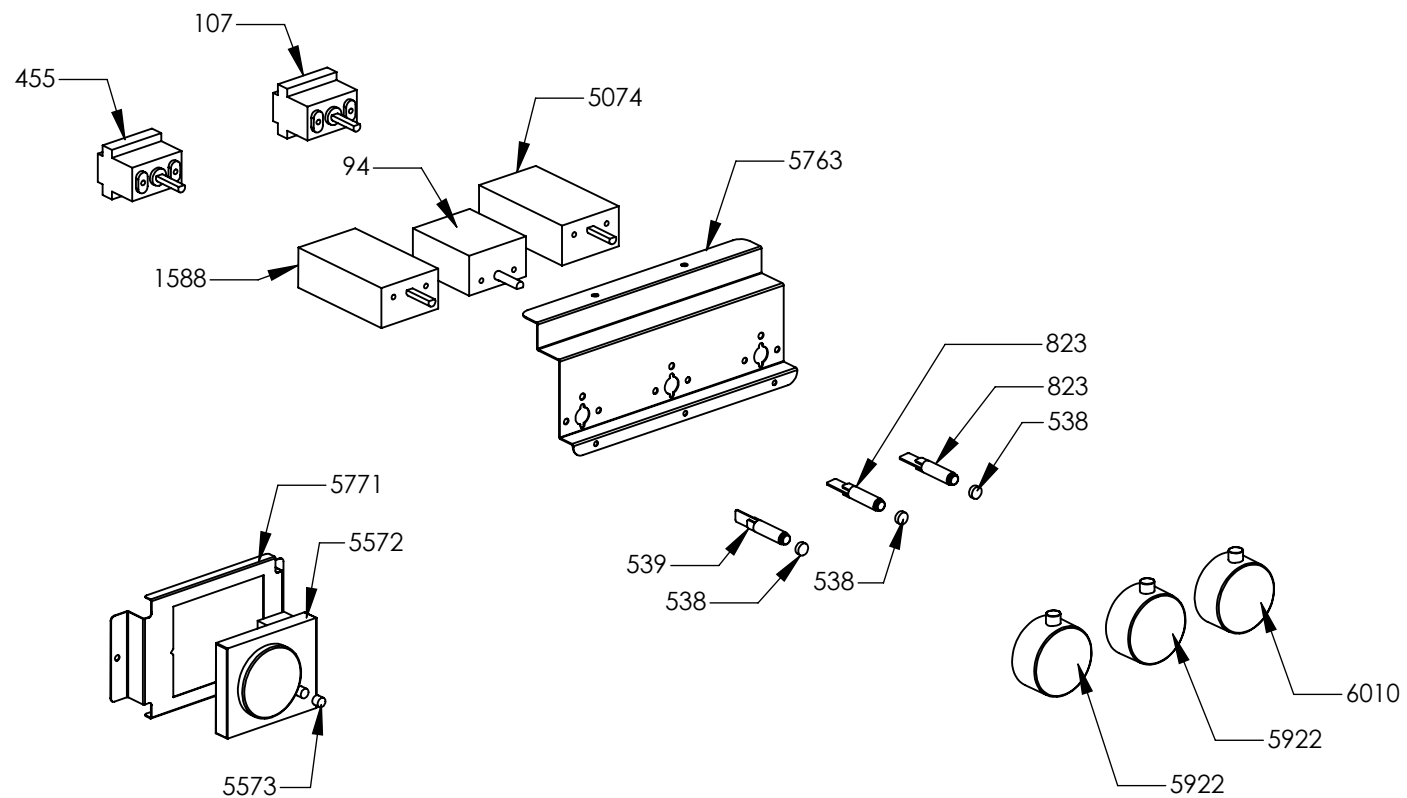

N° Object	Code	Description	Qty	N° Object	Code	Description	Qty
19	400689	Gasket gas inlet	1	3291	ZS5351	Pipe ramp for front right semi-rapid burner cooker 100 DC Prt/Drb	1
36	414157	Rapid burner body G25 1,21	2	3292	ZS5352	Pipe ramp for rear left semi-rapid burner cooker 100 DC Prt/Drb	1
37	414158	Auxiliary burner body G25 0,72	1	3294	ZS5354	Pipe ramp for rear centre s-rap burner cooker 100 DC Prt/Drb	1
38	414159	Semi rapid burner body G25 0,94 (fish-kettle G20)	2	3668	ZS5778	Ramp fixing support 90/100 Prt / Drb	3
48	421323	Gas taps fixing bridle M60	6	4233	ZS6611	Support bar taps ramp cooker 100	1
99	481918	Ignition system 6 flames	1	4237	ZS6695	Clamp for support bar taps ramp	2
293	ZS0578	Ignition switches for six burners' cooker	1	4711	ZS6772	Clamp support for main ramp	7
1177	ZS2217	Gasket for auxiliary burner	1	5057	ZS7833	Clamp support for control panel cooker Party	1
1178	ZS2218	Gasket for semi-rapid burner	2	5201	ZS8191	Wok burner spark plug sbf DCC M+G INT	1
1179	ZS2219	Gasket for rapid burner	2	5204	ZS8194	Gasket for wok burner	1
1567	ZS2923	Valved tap for auxiliary burner (bypass 0,27)	1	5263	ZS8313	Plate central Wok burner	1
1568	ZS2924	Valved tap for rapid/fish-kettle burner	2	5368	ZS8633	Plate Wok burner external	1
1569	ZS2925	Valved tap for semi-rapid burner	2	5369	ZS8634	Spring fixing spark plug for Wok	1
1570	ZS2926	Valved tap for triple-ring burner	1	5370	ZS8635	Screw M4 wok burner	4
1632	ZS3021	Adapter female-male 1/2 BSP 04	1	5372	ZS8638	Wok burner flame spreader BRASS	1
1648	ZS3069	Pipe ramp for front central semi-rapid burner for cooker 100 05	1	5401	ZS8684	Plate rapid burner HE2	2
1970	ZS3656	Rear ramp fixing support cooker 90 Party	1	5402	ZS8685	Plate semi-rapid burner HE2	2
2335	ZS4181	Thermocouple SBF L=750 TC	1	5403	ZS8686	Plate auxiliary burner HE2	1
2543	601229	Spring fixing spark plug for triple ring P-4	5	5533	GP0048	Assembly control panel front 6 burners electric oven OXF 100 DC Nero Fumo seryg	1
2544	ZS4186	Fixing nut for thermocouple burner 4.5	1	5801	ZS8317	Display support	1
2562	506037	Screw M3x8 TC s.steel	10	5818	ZS8625	Auxiliary burner flame spreader HE2 ALU	1
2563	ZS0907	Fixing nut for themocouple	5	5819	ZS8627	Semi-rapid burner flame spreader HE2 ALU	2
2575	505241	Screw M4	6	5820	ZS8629	Rapid burner flame spreader HE2 ALU	2
3214	ZS3116	Ramp 6 burners FE cooker 100 DC Prt/Drb	1	5823	ZS8645	Pins for Wok	1
3262	ZS5270	Burner spark plug Cast	5	5829	ZS8823	Wok burner body G25/25 1.35	1
3264	ZS5272	Thermocouple Cast L=770	5	5922	ZA0329	Neutral knob CNR	6
3289	ZS5349	Pipe ramp for front left rapid burner cooker 100 DC Prt/Drb	1	6157	ZC0337	Frontal bar profile cooker 100 Nero Fumo	1
3290	ZS5350	Pipe ramp for rear right rapid burner cooker 100 DC Prt/Drb	1				