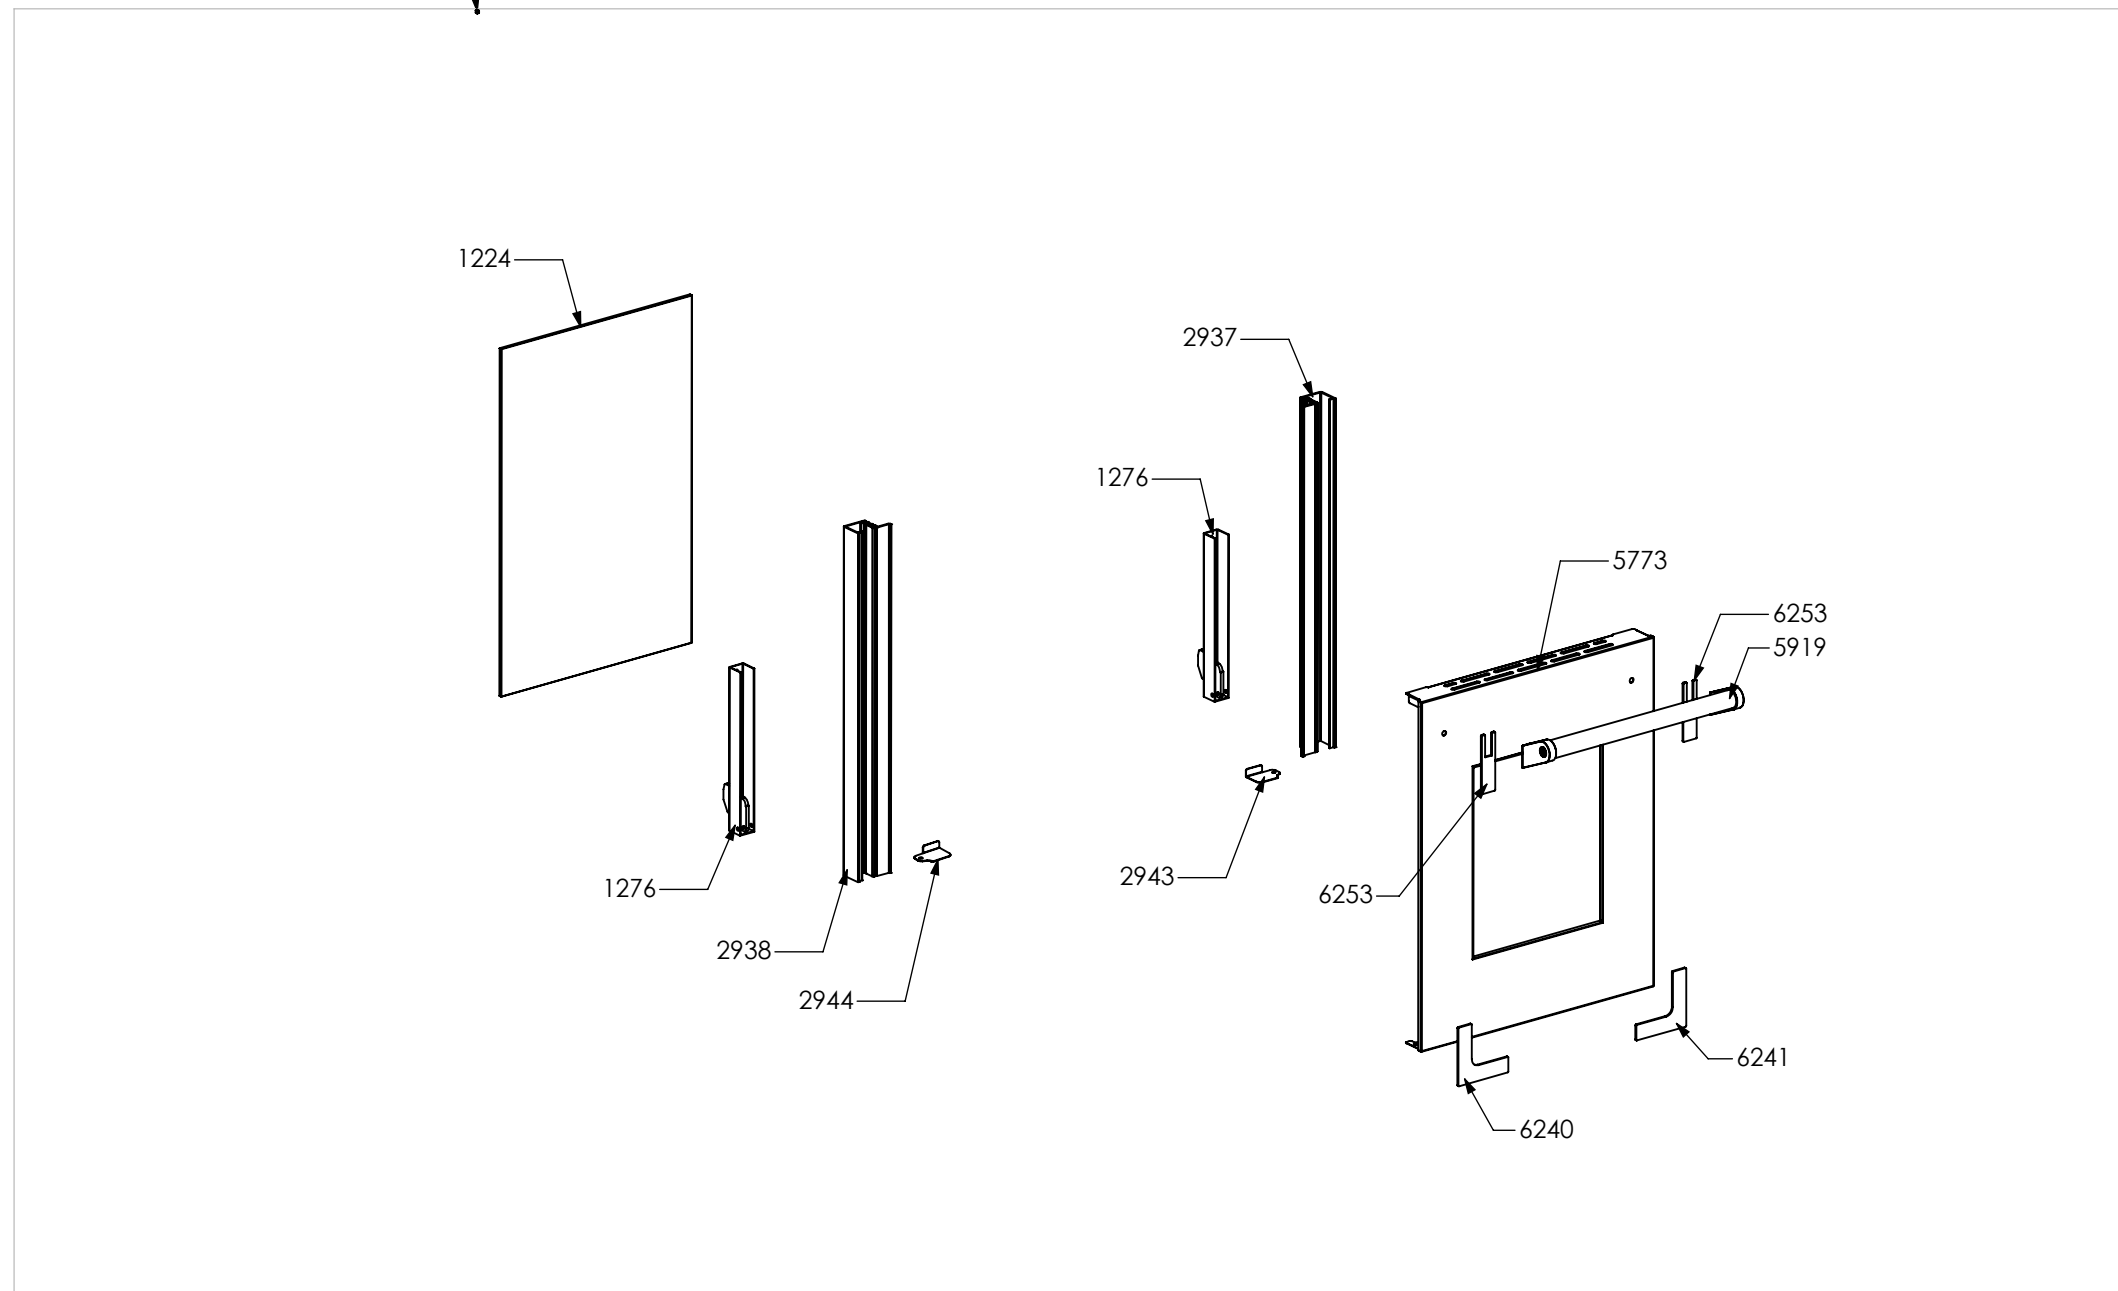

2938

2944

2943

6253

6240

6241

N° Object	Code	Description	Qty
6248	GP0145	Assembly glued oven door 30 Nero Fumo	1
2937	GR4313	Assembly door 30/60/90 right bar profile 07	1
2938	GR4314	Assembly door 30/60/90 left bar profile 07	1
5919	ZA0326	Door oven handle for oven 30 CNR	1
5773	ZP0142	Glued external oven door 30 KL Nero Fumo	1
6253	ZP0216	Handle decorative plate	2
6240	ZP0217	Left hinge plate	1
6241	ZP0233	Right hinge plate	1
1224	ZS2311	Inner glass oven door 30	1
1276	ZS2413	Door hinge for oven 30	2
2943	ZS4746	Right support for inner glass	1
2944	ZS4747	Left support for inner glass	1

N° Object	Code	Description	Qty
132	ZS5148	Adhesive tape 16,5 m x 19h (3M)	80
725	601108	Anti-overturning device	0,3
1210	ZS5149	Adhesive tape 33 mt x 17h mm x th 0,6 mm (3M 4930)	200
1586	ZS2770	Additional wiring generic L=75 cm Fem Fem	2
2562	ZA0255	Screw M3x8 TC s.steel	10
3071	ZS5206	Wiring diagram for cooker P10FF-6	1
5336	ZS8523	Instruction booklet cooker Adagio Lancellotti Multilanguage	1
5879	ZA0254	Screw M4x12	4
5939	ZS0957	Spacer between knob and tap	6