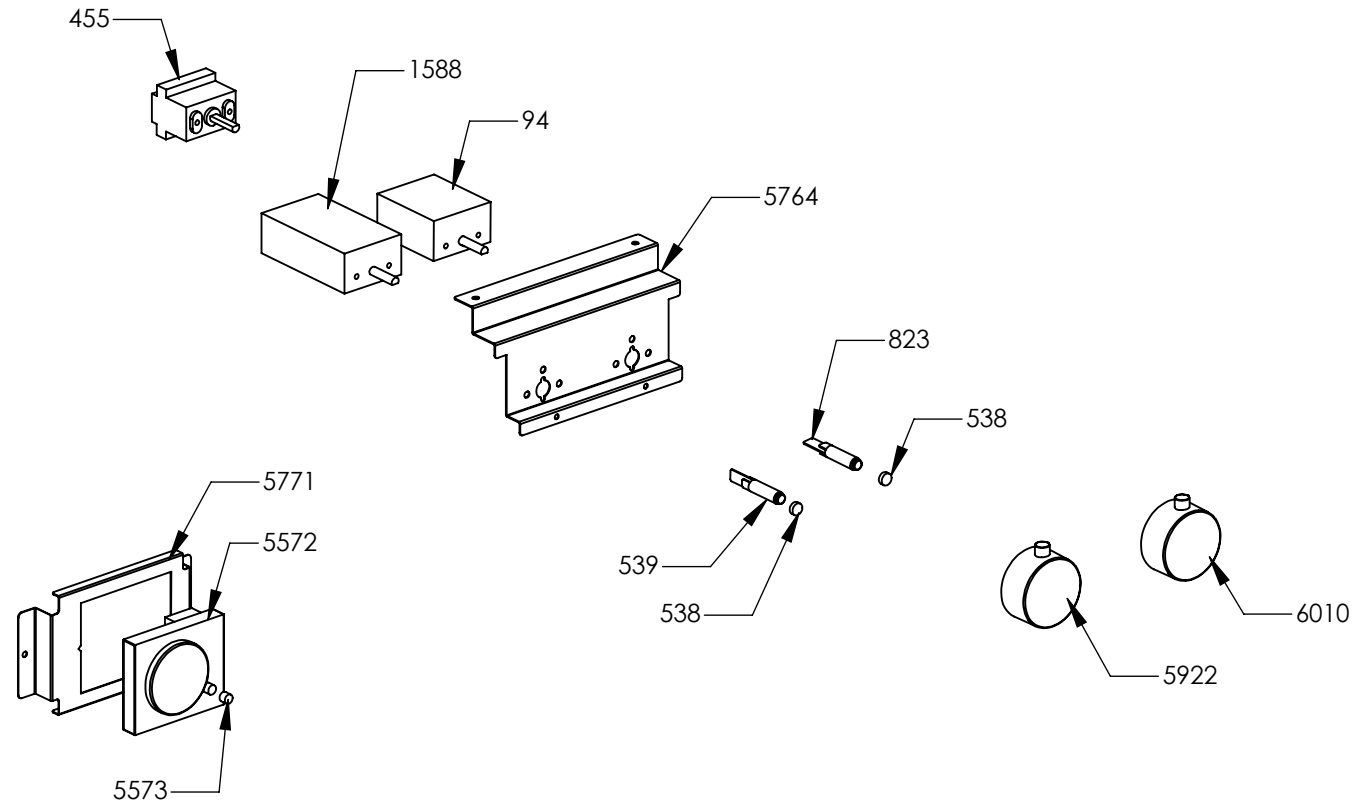

N° Object	Code	Description	Qty
129	601154	Timer	1
1014	ZS2026	Thermostat TY60 N.O. fixing B	1
1957	ZS3495	Washer 4.3 x 10 x 3	4
1996	ZS3171	Blocking plate hob-side Party	2
3717	ZS6026	Switch for induction encoder	5
4210	ZS5377	Energy regulator for induction 230 V EGO EU	5
4211	ZS5378	Induction 5 element EGO	1
4266	ZS6787	Encoders control board	1
4731	ZS7270	Rear support for induction 5 elements 90 cm	1
4751	ZS7386	Front support for induction 5 elements 90 cm	1
5536	GP0057	Assembly control panel front 6 zones induct electric oven OXF 90 Nero serygr.	1
5801	ZS8317	Display support	1
5661	ZC0108	Back splash for cooker 90 Oxf	1
5753	ZP0068	Thickness for profile	2
5783	ZS6817	Feet for electronic components EGO	3
5784	ZS6904	Cover for induction terminal board	1
5785	ZS6905	Bridge for induction terminal board	1
5870	GP0089	Assembly cooktop cooker 90 induction Prt/Drb	1
4320	ZS6725	Glass for 90 induction hob or cooker	1
5901	ZP0084	Commutator support 3 positions	2
5918	ZA0278	Aluminium adhesive badge "Lancellotti"	1
5922	ZA0329	Neutral knob CNR	6
6038	ZS8877	Support for electronic control induction element	1
6156	ZC0336	Frontal bar profile cooker 90 Nero Fumo	1

N° Object	Code	Description	Qty
94	481814	Commutator multif. for 90 built-in oven(no pizza)	1
455	ZS1075	Oven thermostat	1
538	ZS1204	Led transparent	2
539	ZS1205	Fluorescent green warning light	1
823	ZS1755	Fluorescent orange warning light	1
1588	ZS2889	Commutator oven functions 90 EGO	1
5572	ZA0247	Timer (red led) 1TP ERS watch hands	1
5573	ZA0248	Knob for timer matt Black	1
5764	ZP0083	Commutator support 2 positions	1
5771	ZP0132	Electrical display support OXF cook	1
5922	ZA0329	Neutral knob CNR	1
6010	ZA0338	Neutral knob CNR with "L"	1