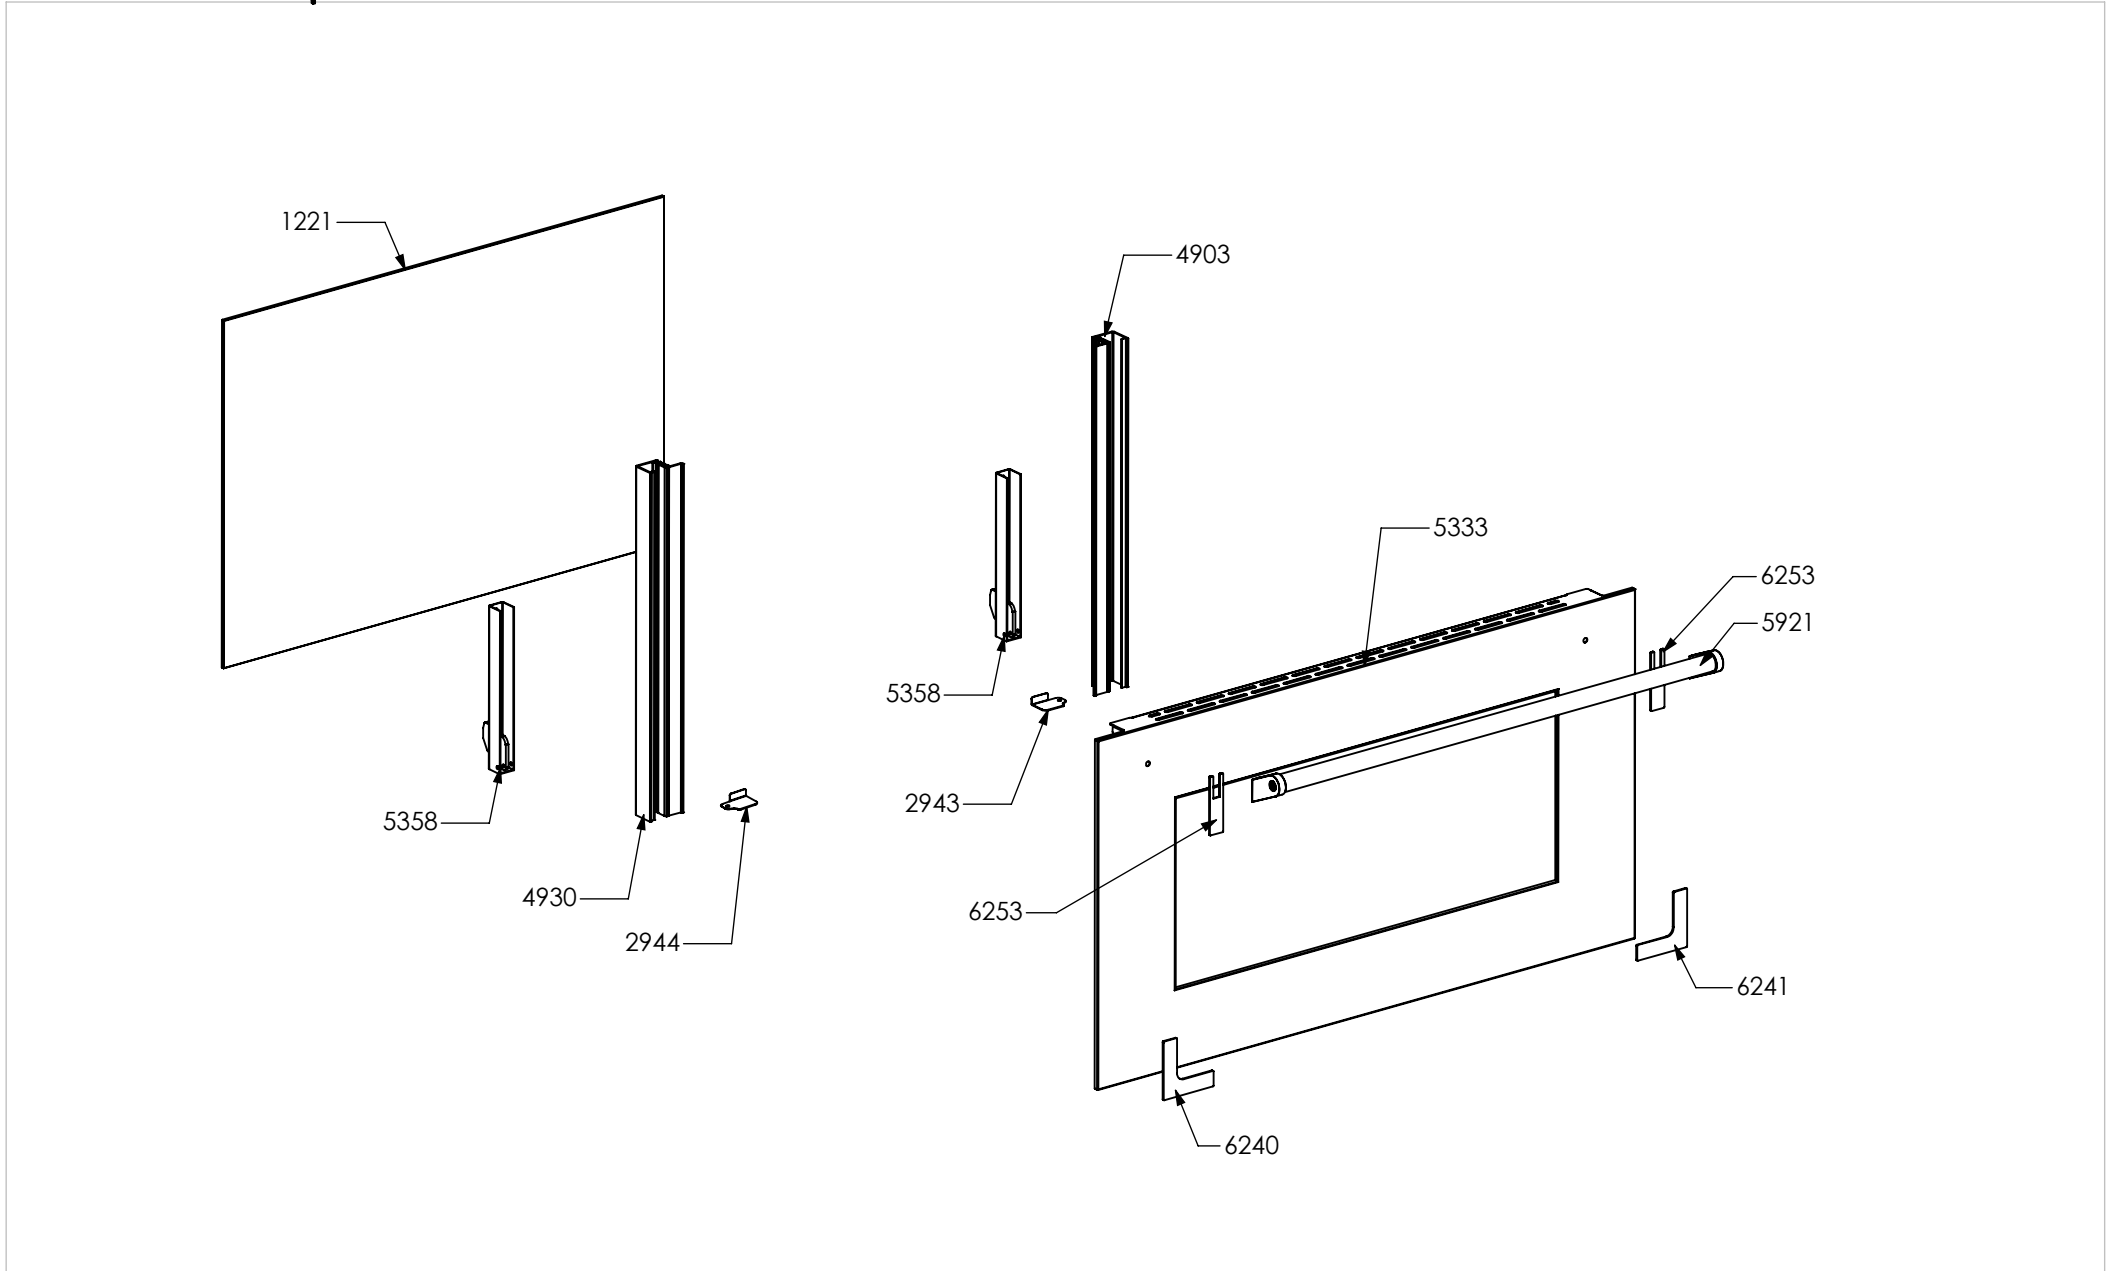

6253

5358

4930

2944

6241

6240

N° Object	Code	Description	Qty
6251	GP0162	Assembly glued oven door 90 CNR SABBIA	1
4903	GR7666	Assembly door 30/60/90 right bar profile 15	1
4930	GR8097	Assembly door 30/60/90 left bar profile 15	1
5921	ZA0328	Door oven handle for oven 90 CNR	1
6253	ZP0216	Handle decorative plate	2
6240	ZP0217	Left hinge plate	1
6241	ZP0233	Right hinge plate	1
1221	ZS2307	Inner glass oven door 90	1
2943	ZS4746	Right support for inner glass	1
2944	ZS4747	Left support for inner glass	1
5333	ZS8519	Glued external oven door 90 sabbia	1
5358	ZS8596	Door hinge for oven 90	2

N° Object	Code	Description	Qty
123	541011	Spacer washer for built-in oven	8
131	BS0296	Adhesive tape 4959	600
132	ZS5148	Adhesive tape 16,5 m x 19h (3M)	40
725	601108	Anti-overturning device	0,3
1210	ZS5149	Adhesive tape 33 mt x 17h mm x th 0,6 mm (3M 4930)	200
1329	ZS5150	Adhesive tape 33 mt x 25h mm x Th 1.55 mm (3M)	10000
1586	ZS2770	Additional wiring generic L=75 cm Fem Fem	2
4760	ZS7453	Wiring diagram for cooker D9F-6I	1
5336	ZS8523	Instruction booklet cooker Adagio Lancellotti Multilanguage	1