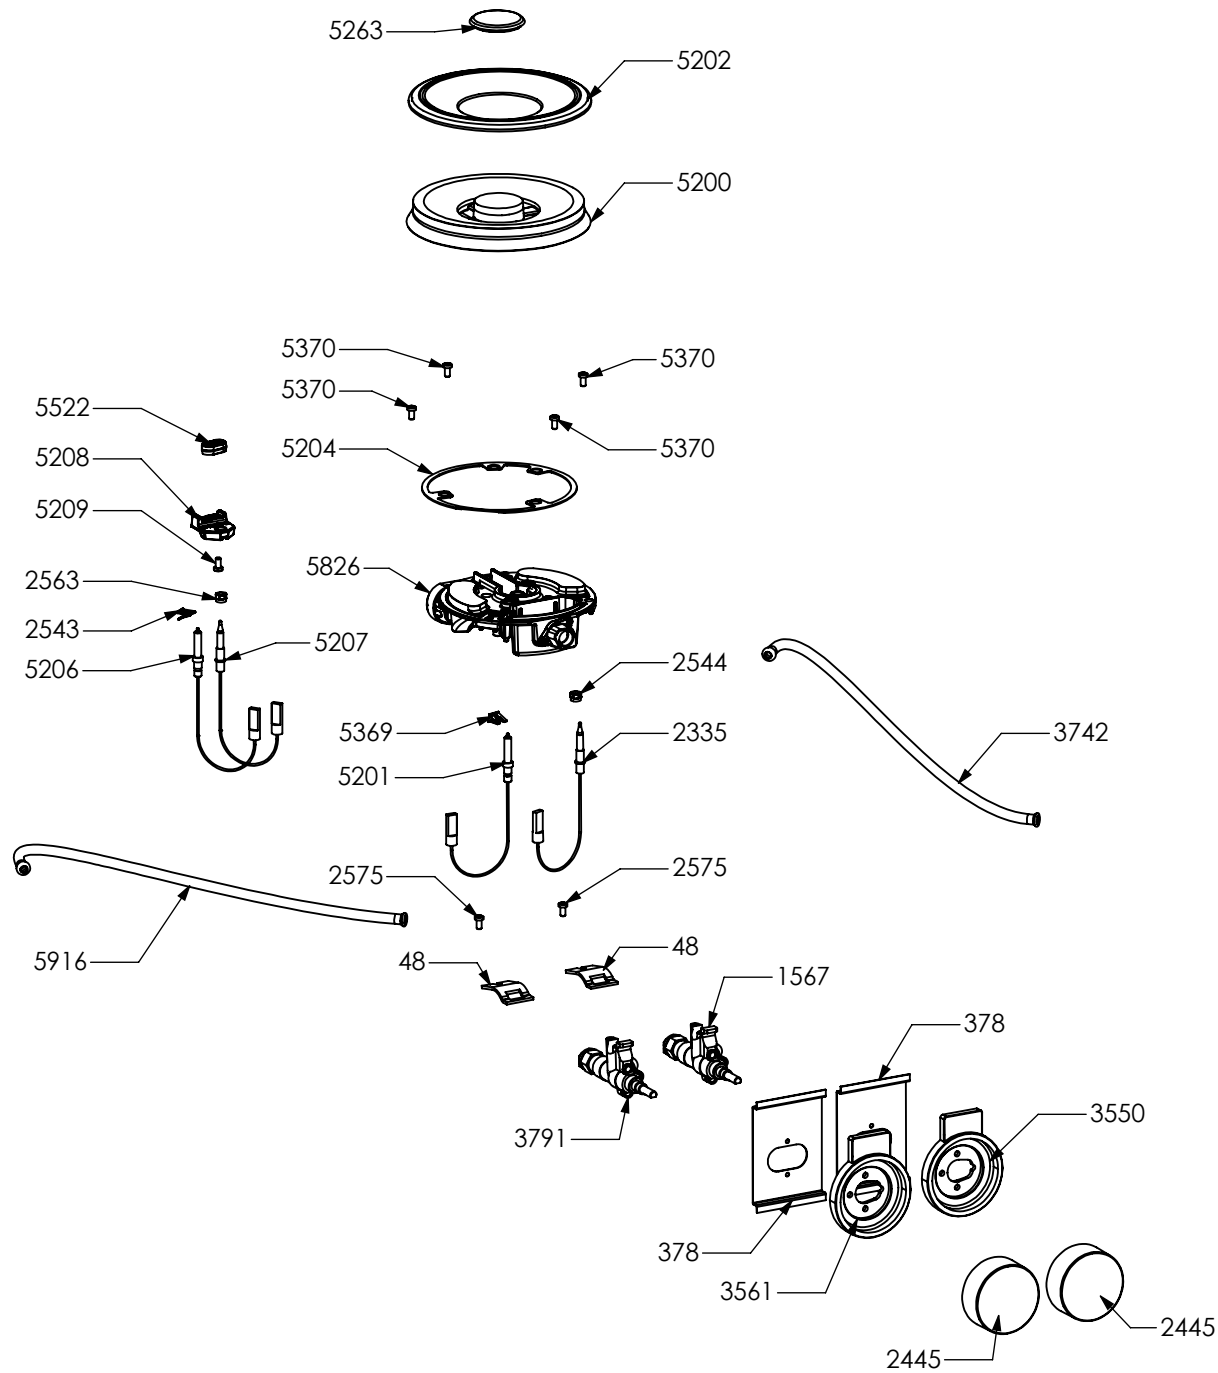

N° Object	Code	Description	Qty	N° Object	Code	Description	Qty
19	400689	Gasket gas inlet	1	2563	ZS0907	Fixing nut for themocouple	3
36	414157	Rapid burner body G25 1,21	1	2575	505241	Screw M4	4
37	414158	Auxiliary burner body G25 0,72	1	3262	ZS5270	Burner spark plug Cast	3
38	414159	Semi rapid burner body G25 0,94 (fish-kettle G20)	1	3264	ZS5272	Thermocouple Cast L=770	3
48	421323	Gas taps fixing bridle M60	4	3552	ZS5843	Bezel for front left burner knob 58, bright chromed	1
99	481918	Ignition system 6 flames	1	3553	ZS5844	Bezel for rear left burner knob 58, bright chromed	1
265	ZS0504	Ramp fixing support	2	3556	ZS5847	Bezel for front right burner knob 58, bright chromed	1
293	ZS0578	Ignition switches for six burners' cooker	1	3557	ZS5848	Bezel for rear right burner knob 58, bright chromed	1
378	ZS0819	Under knob collars fixing support	2	4711	ZS6772	Clamp support for main ramp	5
1177	ZS2217	Gasket for auxiliary burner	1	5201	ZS8191	Wok burner spark plug sbf DCC M+G INT	1
1178	ZS2218	Gasket for semi-rapid burner	1	5204	ZS8194	Gasket for wok burner	1
1179	ZS2219	Gasket for rapid burner	1	5263	ZS8313	Plate central Wok burner	1
1567	ZS2923	Valved tap for auxiliary burner (bypass 0,27)	1	5364	ZS8626	Auxiliary burner flame spreader HE2 BRASS	1
1568	ZS2924	Valved tap for rapid/fish-kettle burner	1	5365	ZS8628	Semi-rapid burner flame spreader HE2 BRASS	1
1569	ZS2925	Valved tap for semi-rapid burner	1	5366	ZS8630	Rapid burner flame spreader HE2 BRASS	1
1570	ZS2926	Valved tap for triple-ring burner	1	5368	ZS8633	Plate Wok burner external	1
1589	ZS2932	Ramp 6 burners cooker 090/100 double oven 06	1	5369	ZS8634	Spring fixing spark plug for Wok	1
1591	ZS2934	Rear ramp fixing support cooker 70 / 100 TC / DC	1	5370	ZS8635	Screw M4 wok burner	4
1632	ZS3021	Adapter female-male 1/2 BSP 04	1	5372	ZS8638	Wok burner flame spreader BRASS	1
1643	ZS3064	Pipe ramp for front left triple ring burner cooker 100 05	1	5401	ZS8684	Plate rapid burner HE2	1
1644	ZS3065	Pipe ramp for rear left semi-rapid burner cooker 100 05	1	5402	ZS8685	Plate semi-rapid burner HE2	1
1645	ZS3066	Pipe ramp for front right auxiliary burner cooker 100 05	1	5403	ZS8686	Plate auxiliary burner HE2	1
1646	ZS3067	Pipe ramp for rear right rapid burner cooker 100 05	1	5823	ZS8645	Pins for Wok	1
2335	ZS4181	Thermocouple SBF L=750 TC	1	5829	ZS8823	Wok burner body G25/25 1.35	1
2445	ZS4294	Knob 58 for gas burners MTG	4				
2543	601229	Spring fixing spark plug for triple ring P-4	3				
2544	ZS4186	Fixing nut for thermocouple burner 4.5	1				
2562	506037	Screw M3x8 TC s.steel	6				