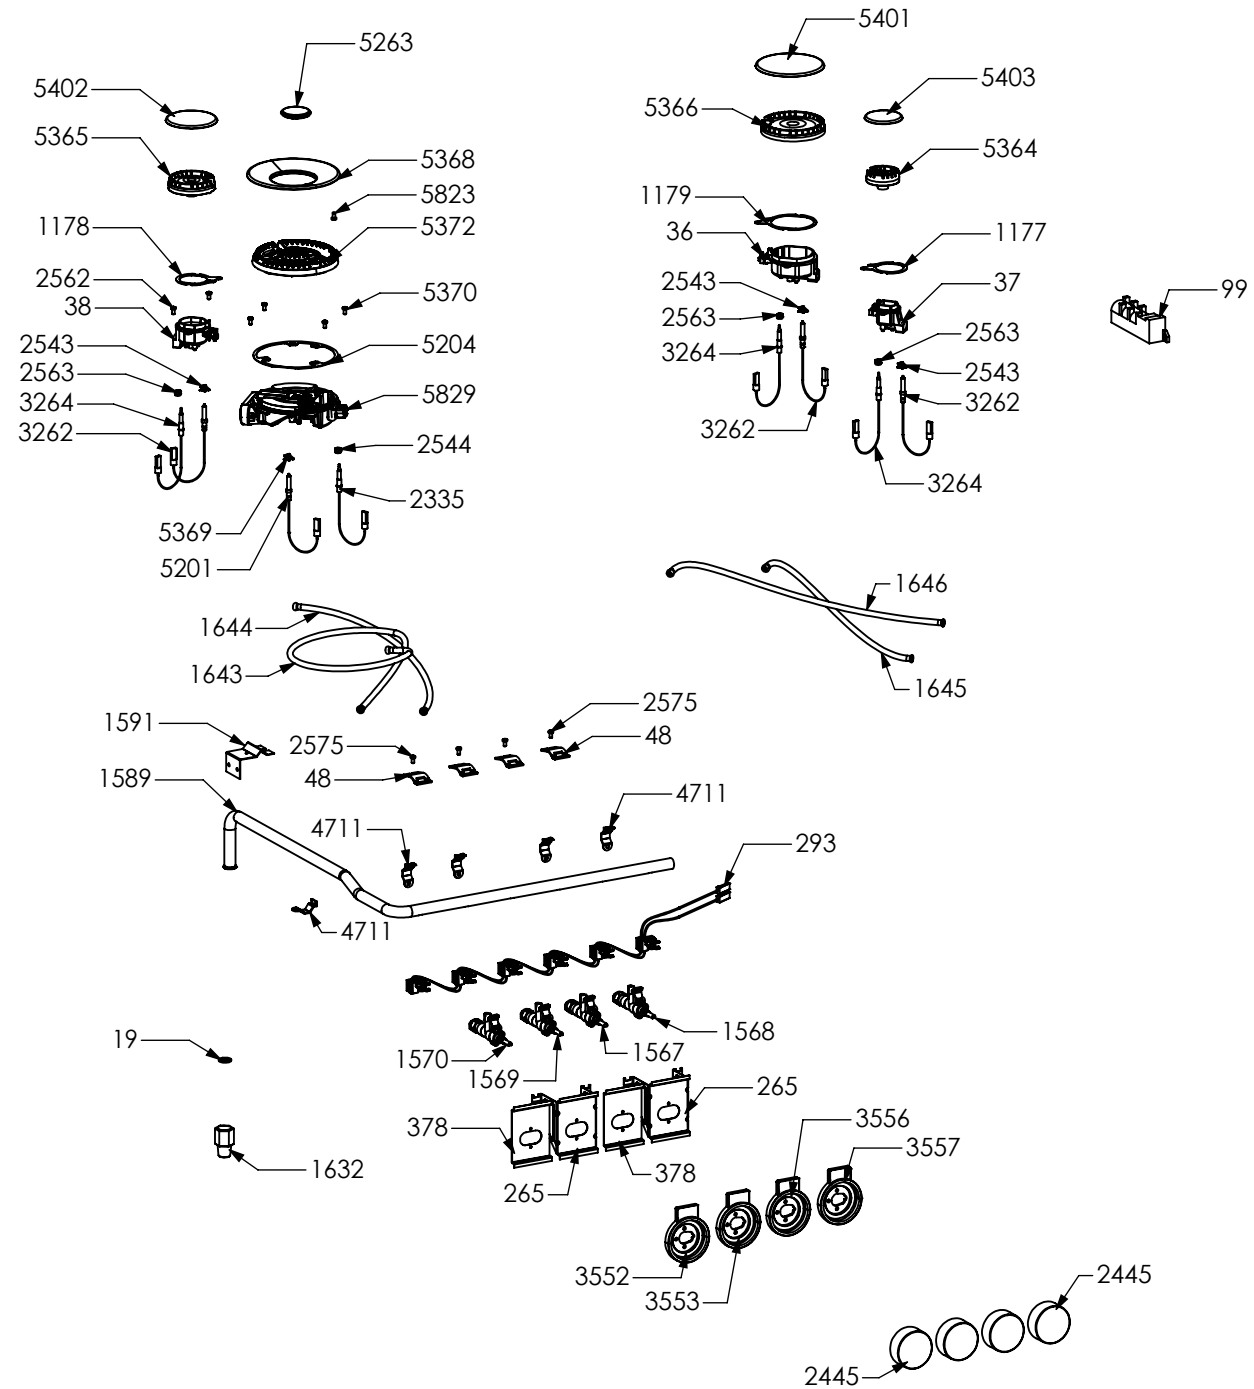

N° Object	Code	Description	Qty	N° Object	Code	Description	Qty
19	400689	Gasket gas inlet	1	2563	ZS0907	Fixing nut for themocouple	3
36	414157	Rapid burner body G25 1,21	1	2575	505241	Screw M4	4
37	414158	Auxiliary burner body G25 0,72	1	3262	ZS5270	Burner spark plug Cast	3
38	414159	Semi rapid burner body G25 0,94 (fish-kettle G20)	1	3264	ZS5272	Thermocouple Cast L=770	3
48	421323	Gas taps fixing bridle M60	4	3552	ZS5843	Bezel for front left burner knob 58, bright chromed	1
99	481918	Ignition system 6 flames	1	3553	ZS5844	Bezel for rear left burner knob 58, bright chromed	1
265	ZS0504	Ramp fixing support	2	3556	ZS5847	Bezel for front right burner knob 58, bright chromed	1
293	ZS0578	Ignition switches for six burners' cooker	1	3557	ZS5848	Bezel for rear right burner knob 58, bright chromed	1
378	ZS0819	Under knob collars fixing support	2	4711	ZS6772	Clamp support for main ramp	5
1177	ZS2217	Gasket for auxiliary burner	1	5201	ZS8191	Wok burner spark plug sbf DCC M+G INT	1
1178	ZS2218	Gasket for semi-rapid burner	1	5204	ZS8194	Gasket for wok burner	1
1179	ZS2219	Gasket for rapid burner	1	5263	ZS8313	Plate central Wok burner	1
1567	ZS2923	Valved tap for auxiliary burner (bypass 0,27)	1	5364	ZS8626	Auxiliary burner flame spreader HE2 BRASS	1
1568	ZS2924	Valved tap for rapid/fish-kettle burner	1	5365	ZS8628	Semi-rapid burner flame spreader HE2 BRASS	1
1569	ZS2925	Valved tap for semi-rapid burner	1	5366	ZS8630	Rapid burner flame spreader HE2 BRASS	1
1570	ZS2926	Valved tap for triple-ring burner	1	5368	ZS8633	Plate Wok burner external	1
1589	ZS2932	Ramp 6 burners cooker 090/100 double oven 06	1	5369	ZS8634	Spring fixing spark plug for Wok	1
1591	ZS2934	Rear ramp fixing support cooker 70 / 100 TC / DC	1	5370	ZS8635	Screw M4 wok burner	4
1632	ZS3021	Adapter female-male 1/2 BSP 04	1	5372	ZS8638	Wok burner flame spreader BRASS	1
1643	ZS3064	Pipe ramp for front left triple ring burner cooker 100 05	1	5401	ZS8684	Plate rapid burner HE2	1
1644	ZS3065	Pipe ramp for rear left semi-rapid burner cooker 100 05	1	5402	ZS8685	Plate semi-rapid burner HE2	1
1645	ZS3066	Pipe ramp for front right auxiliary burner cooker 100 05	1	5403	ZS8686	Plate auxiliary burner HE2	1
1646	ZS3067	Pipe ramp for rear right rapid burner cooker 100 05	1	5823	ZS8645	Pins for Wok	1
2335	ZS4181	Thermocouple SBF L=750 TC	1	5829	ZS8823	Wok burner body G25/25 1.35	1
2445	ZS4294	Knob 58 for gas burners MTG	4				
2543	601229	Spring fixing spark plug for triple ring P-4	3				
2544	ZS4186	Fixing nut for thermocouple burner 4.5	1				
2562	506037	Screw M3x8 TC s.steel	6				