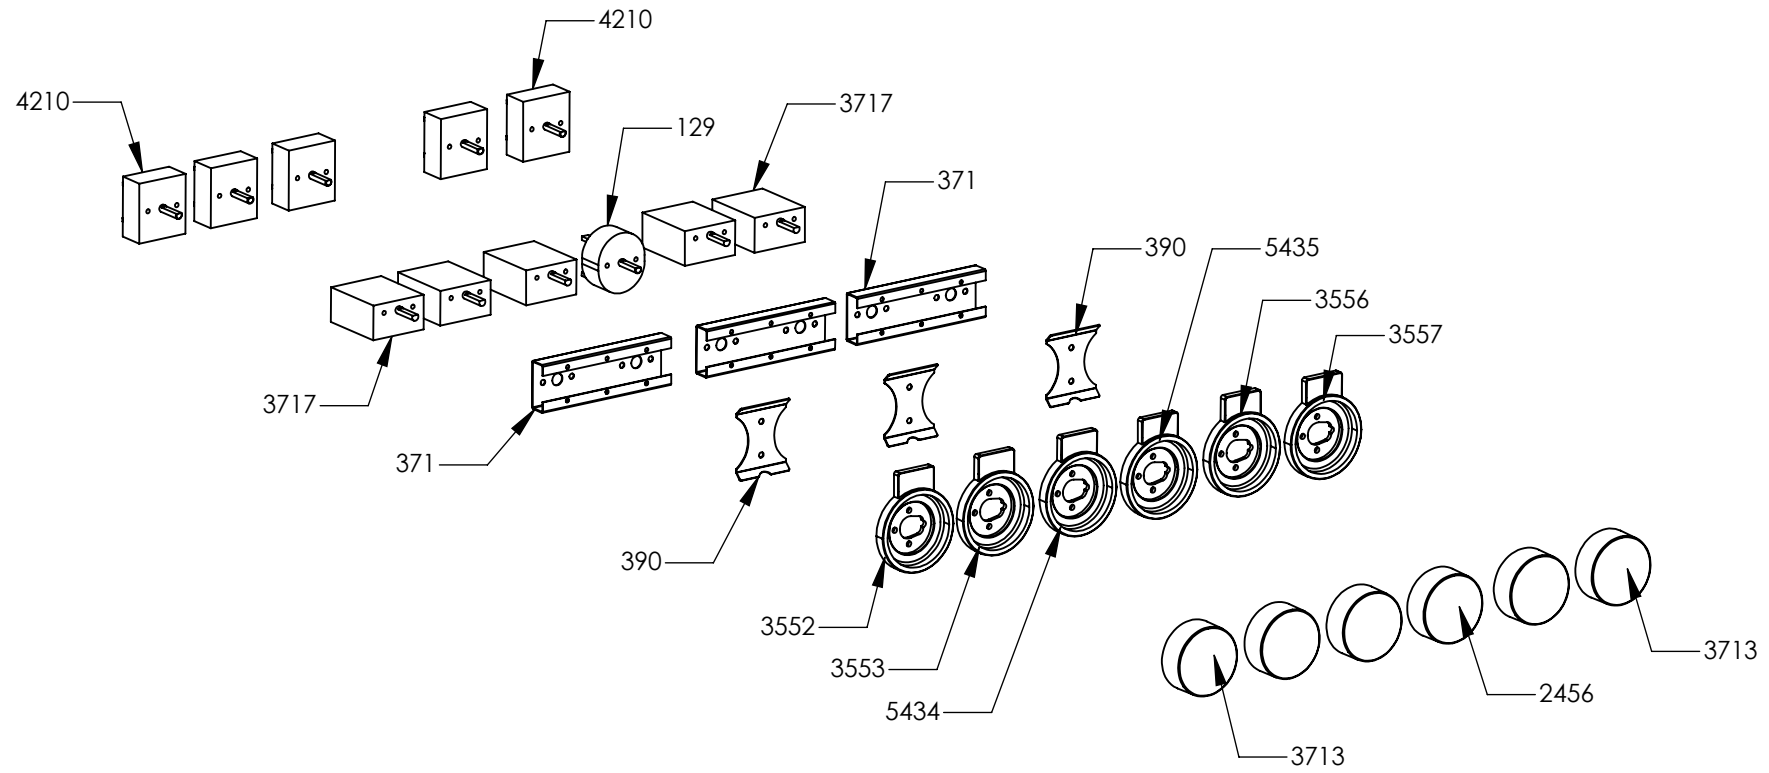

N° Object	Code	Description	Qty
1014	ZS2026	Thermostat TY60 N.O. fixing B	2
1606	ZS2995	Fixing spring for front profile	14
4211	ZS5378	Induction 5 element EGO	1
4266	ZS6787	Encoders control board	1
4303	GR6898	Assembly cooktop cooker 100 double oven induction	1
297	ZS0585	Upper right side support	1
298	ZS0586	Upper left side support	1
1441	ZS2665	Support for fan timelag device	1
1665	ZS3008	Complete upper right side squared 04	1
1666	ZS3010	Complete upper left side squared 04	1
1612	ZS3020	Support for connection top-base	2
5503	ZS6140	Display support	1
4321	ZS6726	Glass for 100 induction hob or cooker	1
5783	ZS6817	Feet for electronic components EGO	3
5784	ZS6904	Cover for induction terminal board	1
5785	ZS6905	Bridge for induction terminal board	1
6036	ZS8446	Clamp support for induction 90/100 Sintesi front	1
6037	ZS8447	Clamp support for induction 90/100 Sintesi rear	1
6038	ZS8877	Support for electronic control induction element	1
6215	ZP0425	Support for fan timelag device	1

N° Object	Code	Description	Qty
129	601154	Timer	1
371	ZS0802	Commutator support 2 positions	3
390	ZS0890	Spring for el. controls support	3
2456	ZS4384	Knob 58 timer MTG	1
3552	ZS5843	Bezel for front left burner knob 58, bright chromed	1
3553	ZS5844	Bezel for rear left burner knob 58, bright chromed	1
3556	ZS5847	Bezel for front right burner knob 58, bright chromed	1
3557	ZS5848	Bezel for rear right burner knob 58, bright chromed	1
3713	ZS5983	Knob 58 induction element MTG	5
3717	ZS6026	Switch for induction encoder	5
4210	ZS5377	Energy regulator for induction 230 V EGO EU	5
5434	ZS8800	Bezel for front central burner knob 58, bright chromed	1
5435	ZS8801	Bezel for timer knob 58, bright chromed	1