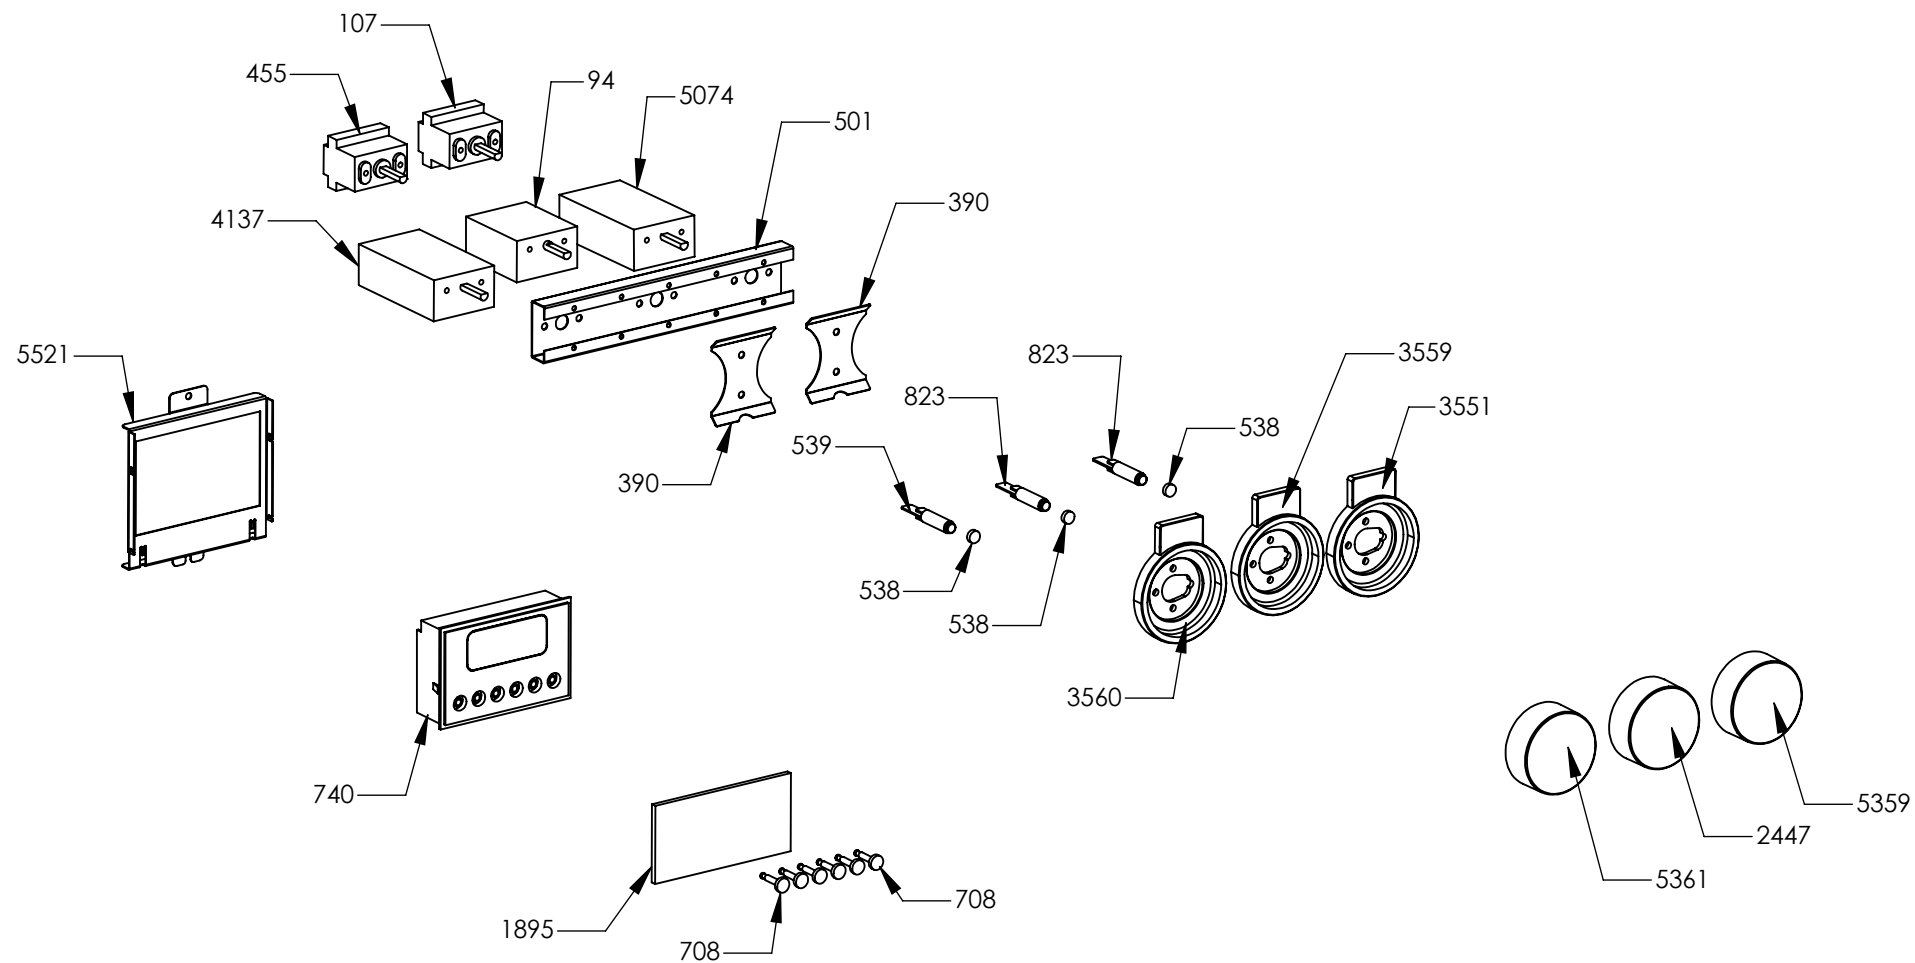

N° Object	Code	Description	Qty
1014	ZS2026	Thermostat TY60 N.O. fixing B	2
1606	ZS2995	Fixing spring for front profile	14
4211	ZS5378	Induction 5 element EGO	1
4266	ZS6787	Encoders control board	1
4303	GR6898	Assembly cooktop cooker 100 double oven induction	1
297	ZS0585	Upper right side support	1
298	ZS0586	Upper left side support	1
1441	ZS2665	Support for fan timelag device	1
1665	ZS3008	Complete upper right side squared 04	1
1666	ZS3010	Complete upper left side squared 04	1
1612	ZS3020	Support for connection top-base	2
5503	ZS6140	Display support	1
4321	ZS6726	Glass for 100 induction hob or cooker	1
5783	ZS6817	Feet for electronic components EGO	3
5784	ZS6904	Cover for induction terminal board	1
5785	ZS6905	Bridge for induction terminal board	1
6036	ZS8446	Clamp support for induction 90/100 Sintesi front	1
6037	ZS8447	Clamp support for induction 90/100 Sintesi rear	1
6038	ZS8877	Support for electronic control induction element	1
6215	ZP0425	Support for fan timelag device	1

N° Object	Code	Description	Qty
129	601154	Timer	1
371	ZS0802	Commutator support 2 positions	3
390	ZS0890	Spring for el. controls support	3
2456	ZS4384	Knob 58 timer MTG	1
3552	ZS5843	Bezel for front left burner knob 58, bright chromed	1
3553	ZS5844	Bezel for rear left burner knob 58, bright chromed	1
3556	ZS5847	Bezel for front right burner knob 58, bright chromed	1
3557	ZS5848	Bezel for rear right burner knob 58, bright chromed	1
3713	ZS5983	Knob 58 induction element MTG	5
3717	ZS6026	Switch for induction encoder	5
4210	ZS5377	Energy regulator for induction 230 V EGO EU	5
5434	ZS8800	Bezel for front central burner knob 58, bright chromed	1
5435	ZS8801	Bezel for timer knob 58, bright chromed	1