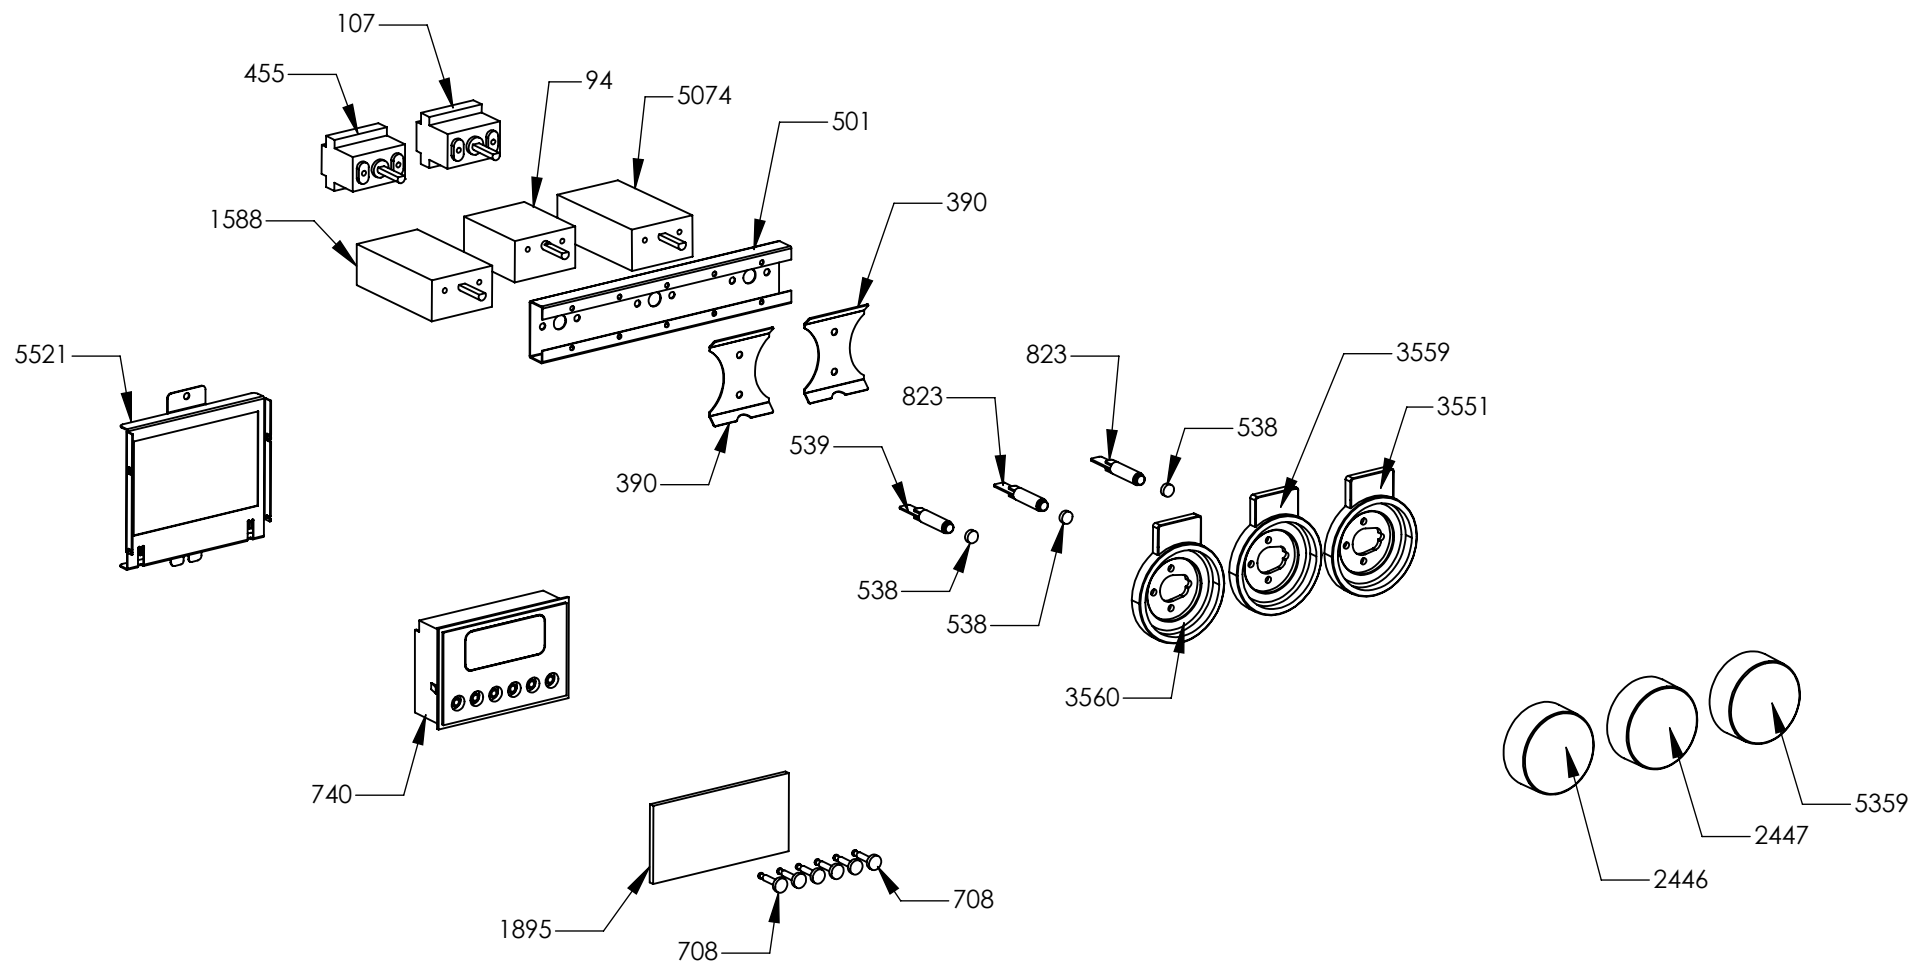

N° Object	Code	Description	Qty
295	ZS0580	Fry-top cast-iron griddle	1
371	ZS0802	Commutator support 2 positions	1
379	ZS0820	Barbecue cast-iron griddle support	1
390	ZS0890	Spring for el. controls support	1
446	ZS1059	Heating element barbecue 1200/230 th.7	2
447	ZS1061	Spring for griddle heating el. support	2
538	ZS1204	Led transparent	2
539	ZS1205	Fluorescent green warning light	2
594	ZS1667	Protection frame for barbecue griddle	1
735	ZS1076	Energy regulator 230 V EGO EU	2
1192	ZS0553	Fry-top/barbecue stainless steel covering	1
2458	ZS4387	Knob 58 single heating element MTG	2
3554	ZS5845	Bezel for front central burner knob 58, bright chromed	1
3555	ZS5846	Bezel for rear central burner knob 58, bright chromed	1