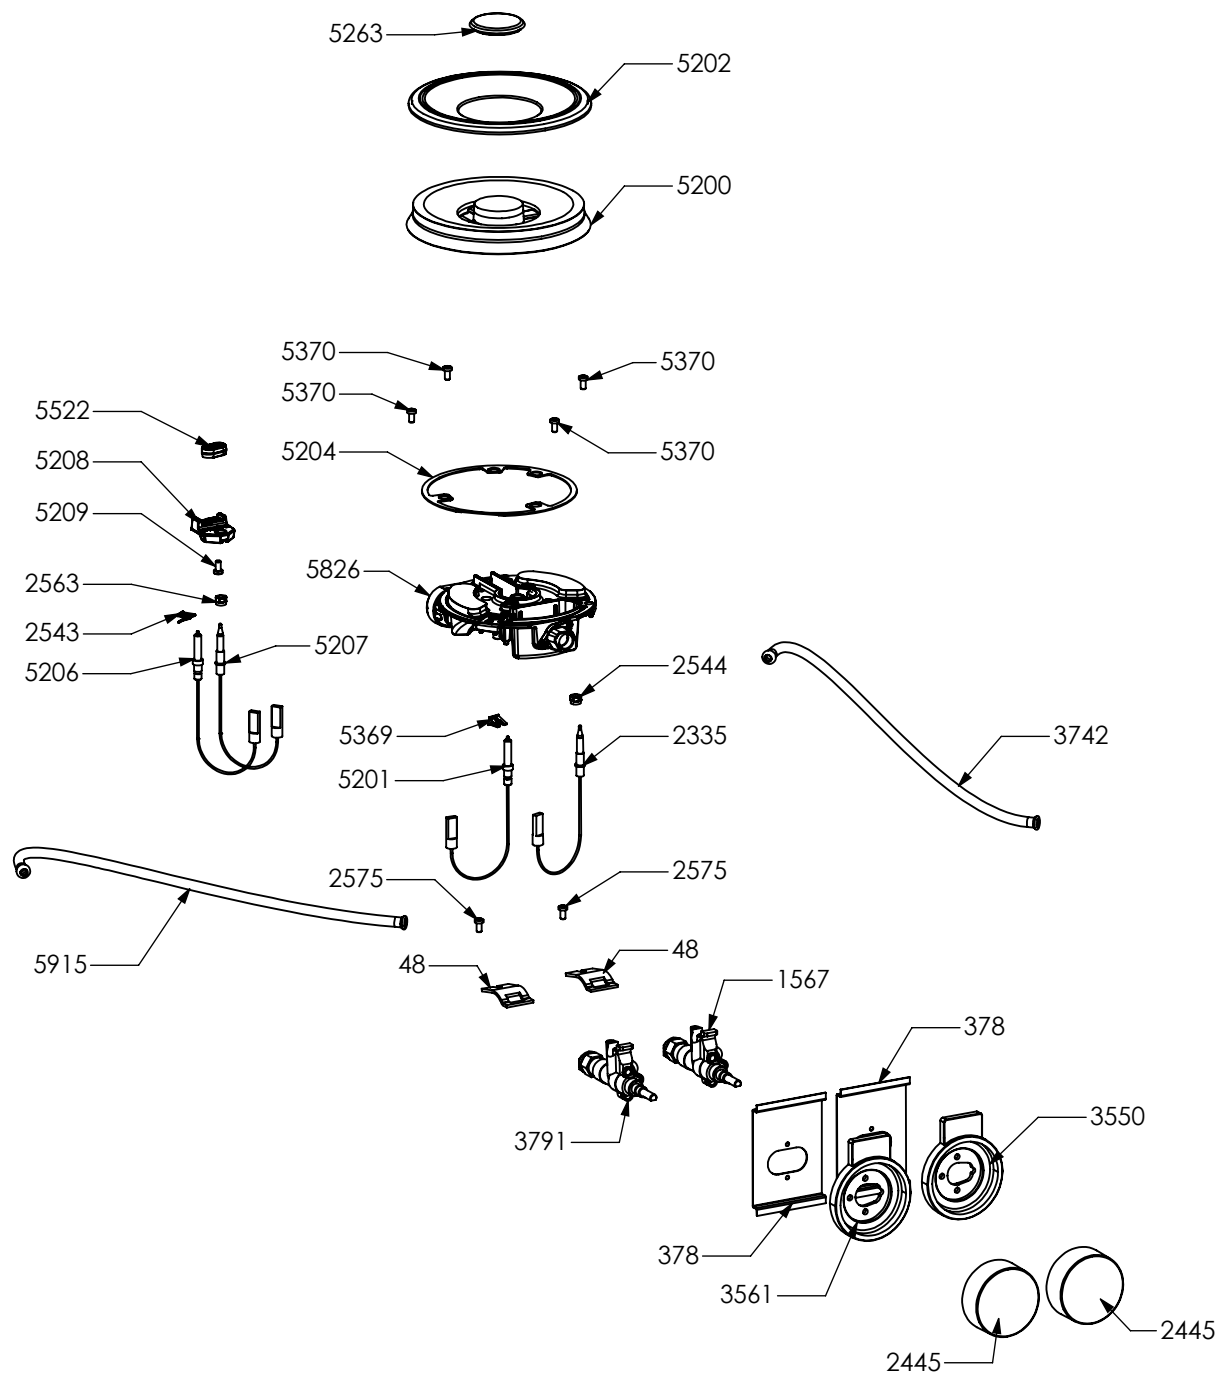

N° Object	Code	Description	Qty	N° Object	Code	Description	Qty
19	400689	Gasket gas inlet	1	2544	ZS4186	Fixing nut for thermocouple burner 4.5	1
36	414157	Rapid burner body G25 1,21	1	2562	506037	Screw M3x8 TC s.steel	6
37	414158	Auxiliary burner body G25 0,72	1	2563	ZS0907	Fixing nut for themocouple	3
38	414159	Semi rapid burner body G25 0,94 (fish-kettle G20)	1	2575	505241	Screw M4	4
48	421323	Gas taps fixing bridle M60	4	3262	ZS5270	Burner spark plug Cast	3
93	481787	Ignition system 4 flames	2	3264	ZS5272	Thermocouple Cast L=770	1
265	ZS0504	Ramp fixing support	2	3552	ZS5843	Bezel for front left burner knob 58, bright chromed	1
322	ZS0636	Pipe ramp for front right auxiliary burner cooker 120 double oven 6 burners	1	3553	ZS5844	Bezel for rear left burner knob 58, bright chromed	1
323	ZS0637	Pipe ramp for rear right rapid burner cooker 120 double oven 6 burners	1	3556	ZS5847	Bezel for front right burner knob 58, bright chromed	1
376	ZS0813	Micro catenary for 4 burners	1	3557	ZS5848	Bezel for rear right burner knob 58, bright chromed	1
378	ZS0819	Under knob collars fixing support	2	4711	ZS6772	Clamp support for main ramp	5
620	ZS1746	Micro catenary for 2 burners	1	5201	ZS8191	Wok burner spark plug sbf DCC M+G INT	1
1177	ZS2217	Gasket for auxiliary burner	1	5204	ZS8194	Gasket for wok burner	1
1178	ZS2218	Gasket for semi-rapid burner	1	5263	ZS8313	Plate central Wok burner	1
1179	ZS2219	Gasket for rapid burner	1	5364	ZS8626	Auxiliary burner flame spreader HE2 BRASS	1
1567	ZS2923	Valved tap for auxiliary burner (bypass 0,27)	1	5365	ZS8628	Semi-rapid burner flame spreader HE2 BRASS	1
1568	ZS2924	Valved tap for rapid/fish-kettle burner	1	5366	ZS8630	Rapid burner flame spreader HE2 BRASS	1
1569	ZS2925	Valved tap for semi-rapid burner	1	5368	ZS8633	Plate Wok burner external	1
1570	ZS2926	Valved tap for triple-ring burner	1	5369	ZS8634	Spring fixing spark plug for Wok	1
1571	ZS2927	Thermocouple SBF L=1100 (dis 0896)	2	5370	ZS8635	Screw M4 wok burner	4
1592	ZS2935	Rear ramp fixing support cooker 90/120	1	5372	ZS8638	Wok burner flame spreader BRASS	1
1632	ZS3021	Adapter female-male 1/2 BSP 04	1	5401	ZS8684	Plate rapid burner HE2	1
1637	ZS3058	Pipe ramp for front left triple ring burner cooker 90 05	1	5402	ZS8685	Plate semi-rapid burner HE2	1
1638	ZS3059	Pipe ramp for rear left semi-rapid burner cooker 90 05	1	5403	ZS8686	Plate auxiliary burner HE2	1
1801	ZS3376	Ramp 6 burners cooker 120 double oven 06	1	5823	ZS8645	Pins for Wok	1
2335	ZS4181	Thermocouple SBF L=750 TC	1	5829	ZS8823	Wok burner body G25/25 1.35	1
2445	ZS4294	Knob 58 for gas burners MTG	4				
2543	601229	Spring fixing spark plug for triple ring P-4	3				