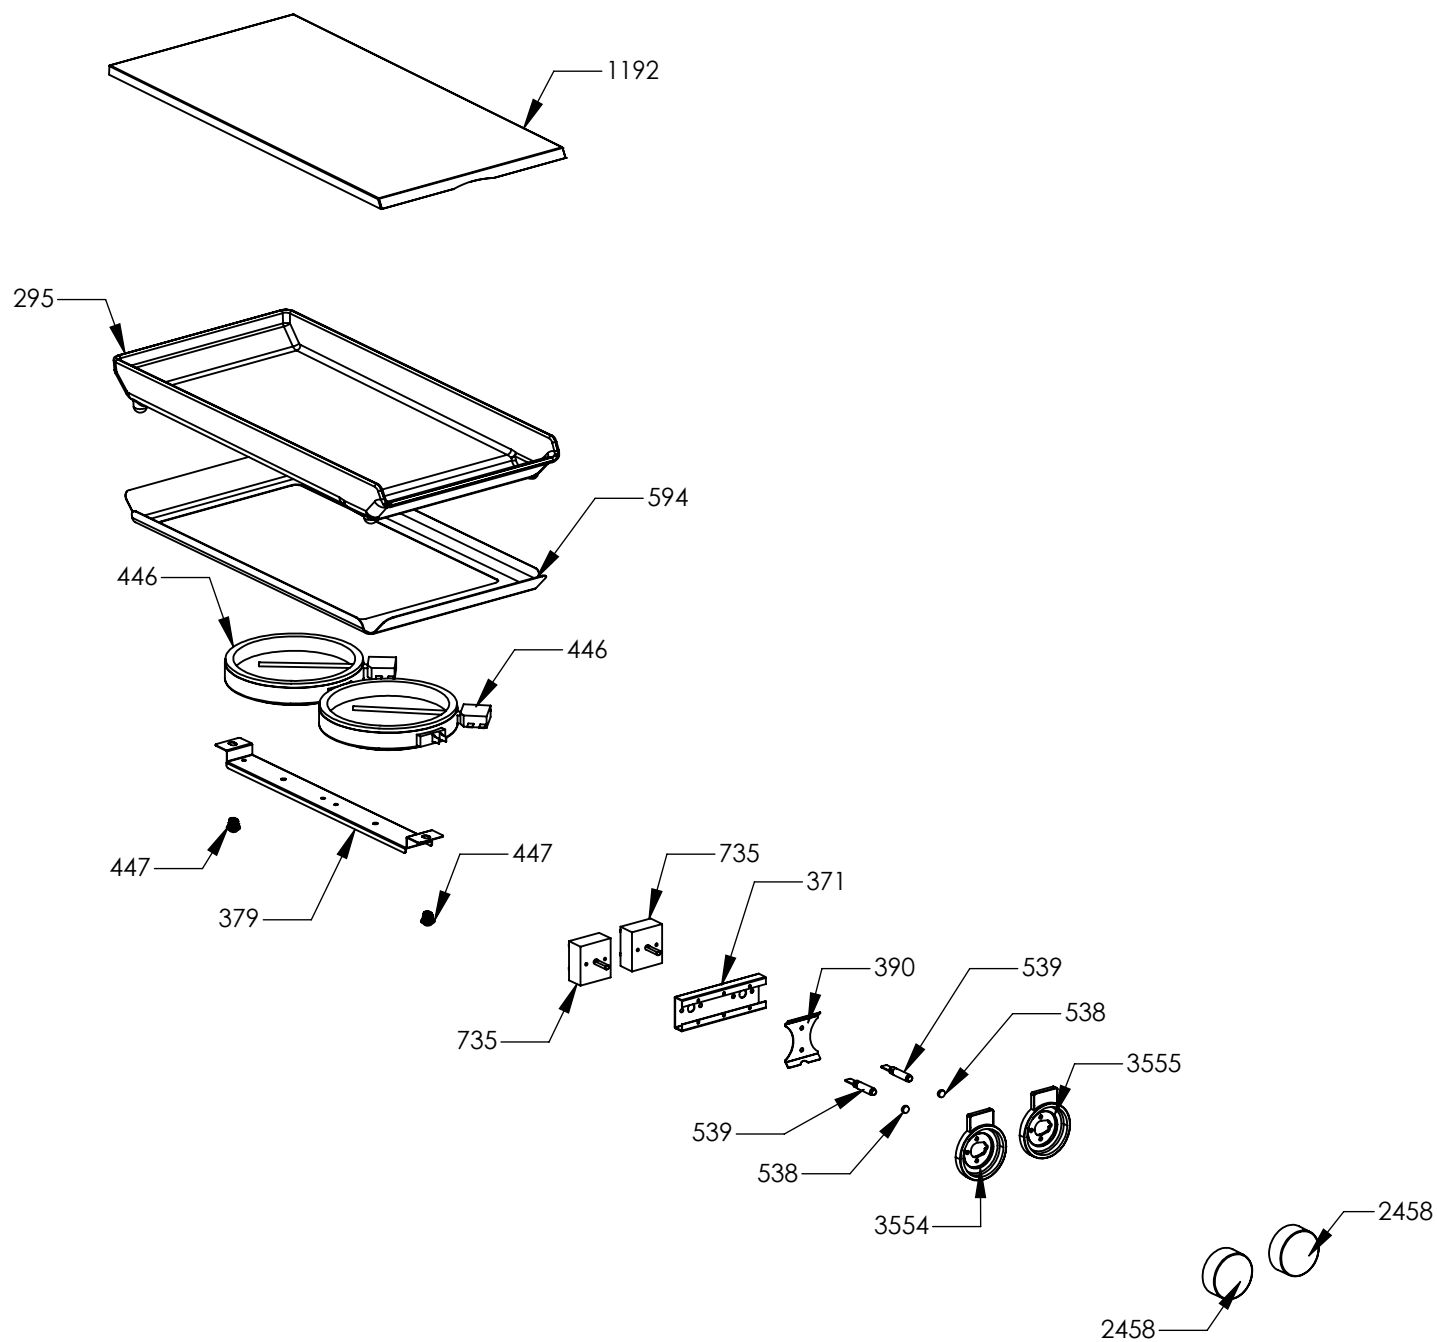

N° Object	Code	Description	Qty
295	ZS0580	Fry-top cast-iron griddle	1
371	ZS0802	Commutator support 2 positions	1
379	ZS0820	Barbecue cast-iron griddle support	1
390	ZS0890	Spring for el. controls support	1
446	ZS1059	Heating element barbecue 1200/230 th.7	2
447	ZS1061	Spring for griddle heating el. support	2
538	ZS1204	Led transparent	2
539	ZS1205	Fluorescent green warning light	2
594	ZS1667	Protection frame for barbecue griddle	1
735	ZS1076	Energy regulator 230 V EGO EU	2
1192	ZS0553	Fry-top/barbecue stainless steel covering	1
2458	ZS4387	Knob 58 single heating element MTG	2
3554	ZS5845	Bezel for front central burner knob 58, bright chromed	1
3555	ZS5846	Bezel for rear central burner knob 58, bright chromed	1