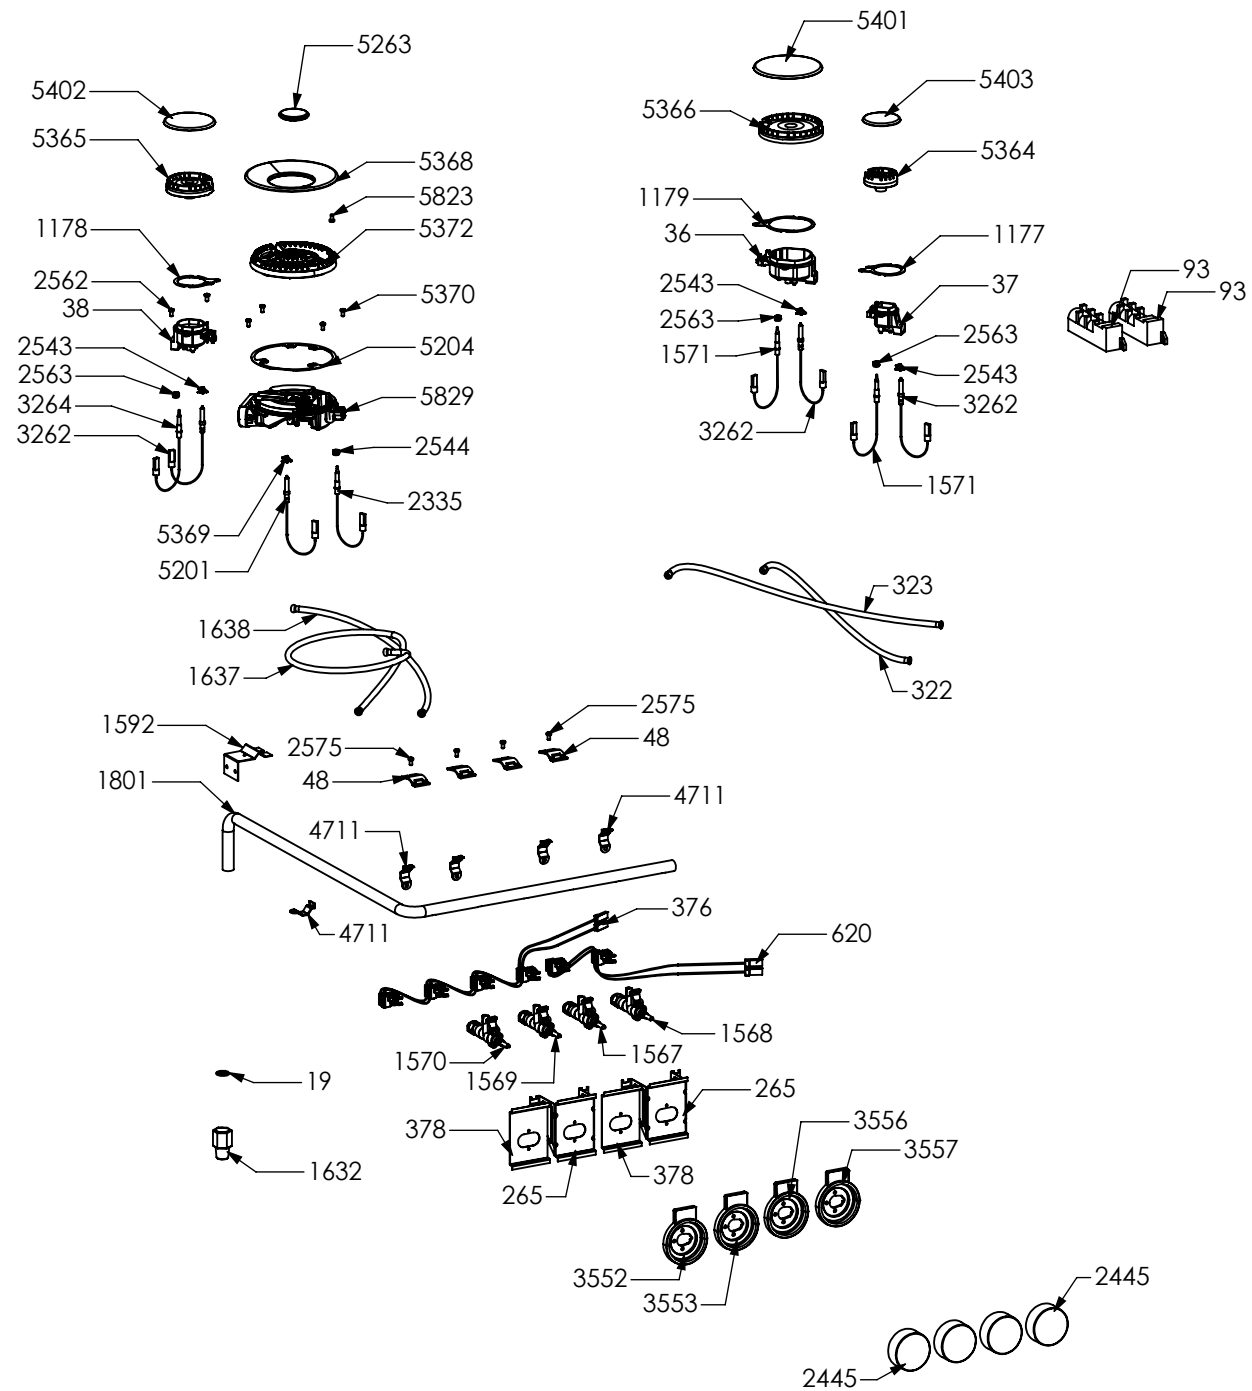

N° Object	Code	Description	Qty	N° Object	Code	Description	Qty
19	400689	Gasket gas inlet	1	2544	ZS4186	Fixing nut for thermocouple burner 4.5	1
36	414157	Rapid burner body G25 1,21	1	2562	506037	Screw M3x8 TC s.steel	6
37	414158	Auxiliary burner body G25 0,72	1	2563	ZS0907	Fixing nut for themocouple	3
38	414159	Semi rapid burner body G25 0,94 (fish-kettle G20)	1	2575	505241	Screw M4	4
48	421323	Gas taps fixing bridle M60	4	3262	ZS5270	Burner spark plug Cast	3
93	481787	Ignition system 4 flames	2	3264	ZS5272	Thermocouple Cast L=770	1
265	ZS0504	Ramp fixing support	2	3552	ZS5843	Bezel for front left burner knob 58, bright chromed	1
322	ZS0636	Pipe ramp for front right auxiliary burner cooker 120 double oven 6 burners	1	3553	ZS5844	Bezel for rear left burner knob 58, bright chromed	1
323	ZS0637	Pipe ramp for rear right rapid burner cooker 120 double oven 6 burners	1	3556	ZS5847	Bezel for front right burner knob 58, bright chromed	1
376	ZS0813	Micro catenary for 4 burners	1	3557	ZS5848	Bezel for rear right burner knob 58, bright chromed	1
378	ZS0819	Under knob collars fixing support	2	4711	ZS6772	Clamp support for main ramp	5
620	ZS1746	Micro catenary for 2 burners	1	5201	ZS8191	Wok burner spark plug sbf DCC M+G INT	1
1177	ZS2217	Gasket for auxiliary burner	1	5204	ZS8194	Gasket for wok burner	1
1178	ZS2218	Gasket for semi-rapid burner	1	5263	ZS8313	Plate central Wok burner	1
1179	ZS2219	Gasket for rapid burner	1	5364	ZS8626	Auxiliary burner flame spreader HE2 BRASS	1
1567	ZS2923	Valved tap for auxiliary burner (bypass 0,27)	1	5365	ZS8628	Semi-rapid burner flame spreader HE2 BRASS	1
1568	ZS2924	Valved tap for rapid/fish-kettle burner	1	5366	ZS8630	Rapid burner flame spreader HE2 BRASS	1
1569	ZS2925	Valved tap for semi-rapid burner	1	5368	ZS8633	Plate Wok burner external	1
1570	ZS2926	Valved tap for triple-ring burner	1	5369	ZS8634	Spring fixing spark plug for Wok	1
1571	ZS2927	Thermocouple SBF L=1100 (dis 0896)	2	5370	ZS8635	Screw M4 wok burner	4
1592	ZS2935	Rear ramp fixing support cooker 90/120	1	5372	ZS8638	Wok burner flame spreader BRASS	1
1632	ZS3021	Adapter female-male 1/2 BSP 04	1	5401	ZS8684	Plate rapid burner HE2	1
1637	ZS3058	Pipe ramp for front left triple ring burner cooker 90 05	1	5402	ZS8685	Plate semi-rapid burner HE2	1
1638	ZS3059	Pipe ramp for rear left semi-rapid burner cooker 90 05	1	5403	ZS8686	Plate auxiliary burner HE2	1
1801	ZS3376	Ramp 6 burners cooker 120 double oven 06	1	5823	ZS8645	Pins for Wok	1
2335	ZS4181	Thermocouple SBF L=750 TC	1	5829	ZS8823	Wok burner body G25/25 1.35	1
2445	ZS4294	Knob 58 for gas burners MTG	4				
2543	601229	Spring fixing spark plug for triple ring P-4	3				