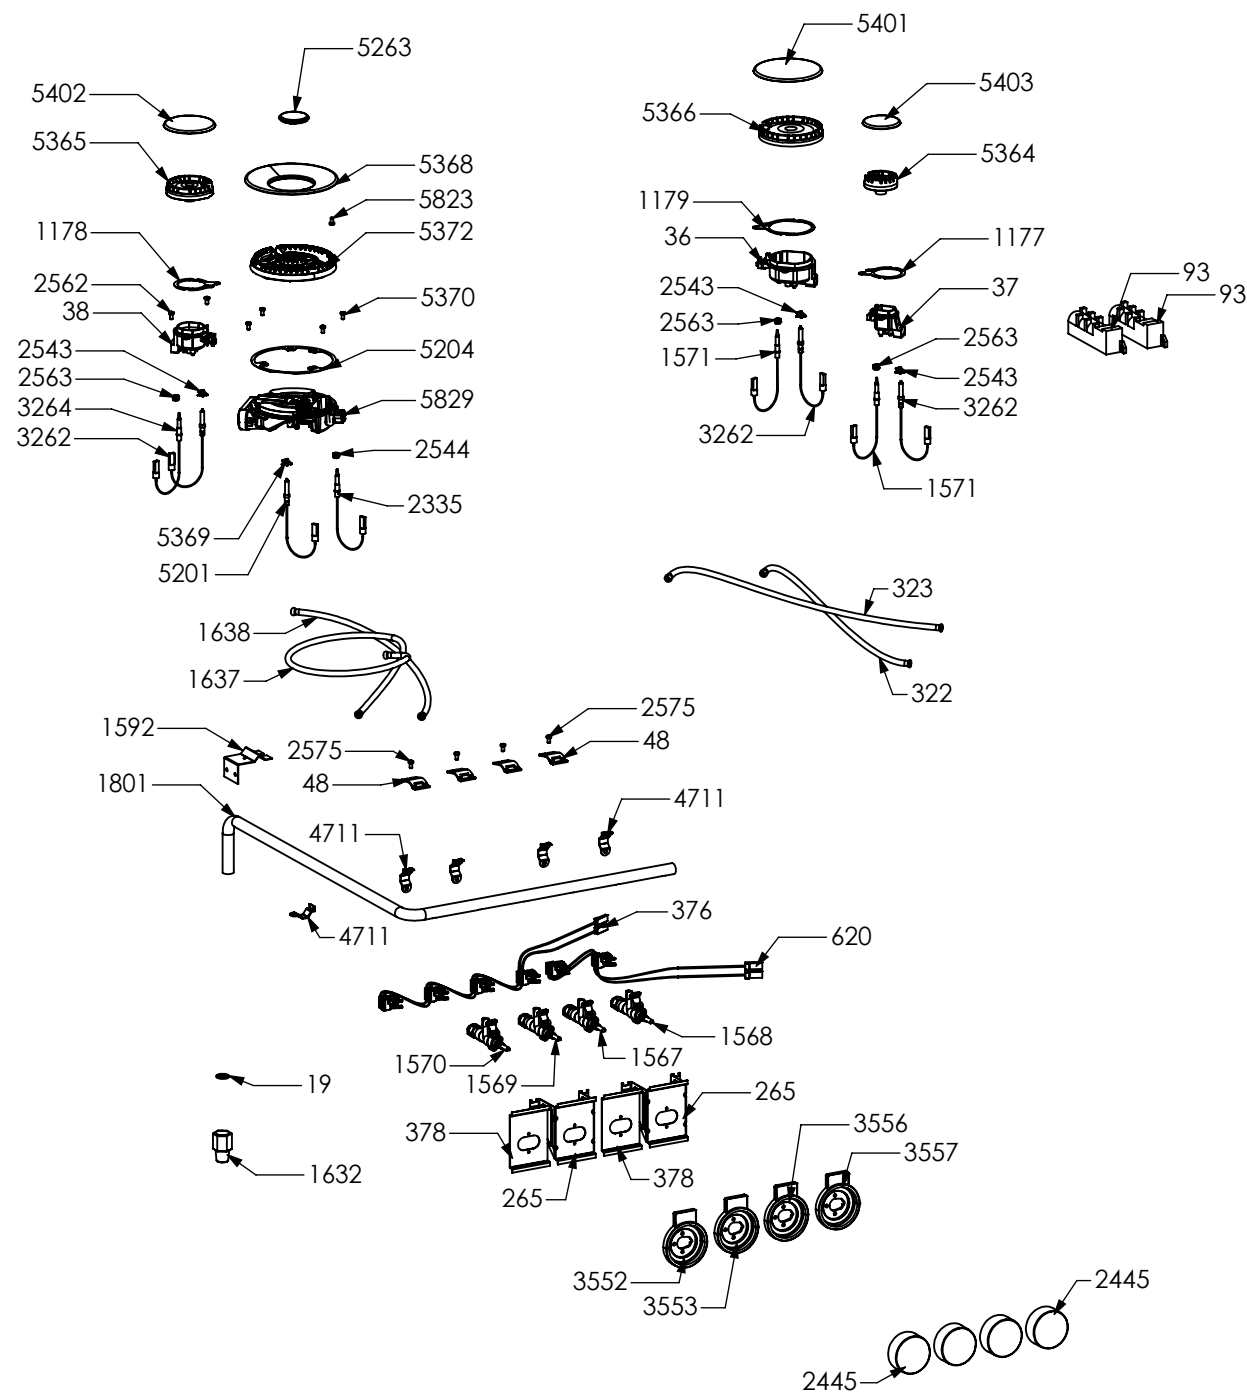

N° Object	Code	Description	Qty	N° Object	Code	Description	Qty
19	400689	Gasket gas inlet	1	2544	ZS4186	Fixing nut for thermocouple burner 4.5	1
36	414157	Rapid burner body G25 1,21	1	2562	506037	Screw M3x8 TC s.steel	6
37	414158	Auxiliary burner body G25 0,72	1	2563	ZS0907	Fixing nut for themocouple	3
38	414159	Semi rapid burner body G25 0,94 (fish-kettle G20)	1	2575	505241	Screw M4	4
48	421323	Gas taps fixing bridle M60	4	3262	ZS5270	Burner spark plug Cast	3
93	481787	Ignition system 4 flames	2	3264	ZS5272	Thermocouple Cast L=770	1
265	ZS0504	Ramp fixing support	2	3552	ZS5843	Bezel for front left burner knob 58, bright chromed	1
322	ZS0636	Pipe ramp for front right auxiliary burner cooker 120 double oven 6 burners	1	3553	ZS5844	Bezel for rear left burner knob 58, bright chromed	1
323	ZS0637	Pipe ramp for rear right rapid burner cooker 120 double oven 6 burners	1	3556	ZS5847	Bezel for front right burner knob 58, bright chromed	1
376	ZS0813	Micro catenary for 4 burners	1	3557	ZS5848	Bezel for rear right burner knob 58, bright chromed	1
378	ZS0819	Under knob collars fixing support	2	4711	ZS6772	Clamp support for main ramp	5
620	ZS1746	Micro catenary for 2 burners	1	5201	ZS8191	Wok burner spark plug sbf DCC M+G INT	1
1177	ZS2217	Gasket for auxiliary burner	1	5204	ZS8194	Gasket for wok burner	1
1178	ZS2218	Gasket for semi-rapid burner	1	5263	ZS8313	Plate central Wok burner	1
1179	ZS2219	Gasket for rapid burner	1	5364	ZS8626	Auxiliary burner flame spreader HE2 BRASS	1
1567	ZS2923	Valved tap for auxiliary burner (bypass 0,27)	1	5365	ZS8628	Semi-rapid burner flame spreader HE2 BRASS	1
1568	ZS2924	Valved tap for rapid/fish-kettle burner	1	5366	ZS8630	Rapid burner flame spreader HE2 BRASS	1
1569	ZS2925	Valved tap for semi-rapid burner	1	5368	ZS8633	Plate Wok burner external	1
1570	ZS2926	Valved tap for triple-ring burner	1	5369	ZS8634	Spring fixing spark plug for Wok	1
1571	ZS2927	Thermocouple SBF L=1100 (dis 0896)	2	5370	ZS8635	Screw M4 wok burner	4
1592	ZS2935	Rear ramp fixing support cooker 90/120	1	5372	ZS8638	Wok burner flame spreader BRASS	1
1632	ZS3021	Adapter female-male 1/2 BSP 04	1	5401	ZS8684	Plate rapid burner HE2	1
1637	ZS3058	Pipe ramp for front left triple ring burner cooker 90 05	1	5402	ZS8685	Plate semi-rapid burner HE2	1
1638	ZS3059	Pipe ramp for rear left semi-rapid burner cooker 90 05	1	5403	ZS8686	Plate auxiliary burner HE2	1
1801	ZS3376	Ramp 6 burners cooker 120 double oven 06	1	5823	ZS8645	Pins for Wok	1
2335	ZS4181	Thermocouple SBF L=750 TC	1	5829	ZS8823	Wok burner body G25/25 1.35	1
2445	ZS4294	Knob 58 for gas burners MTG	4				
2543	601229	Spring fixing spark plug for triple ring P-4	3				