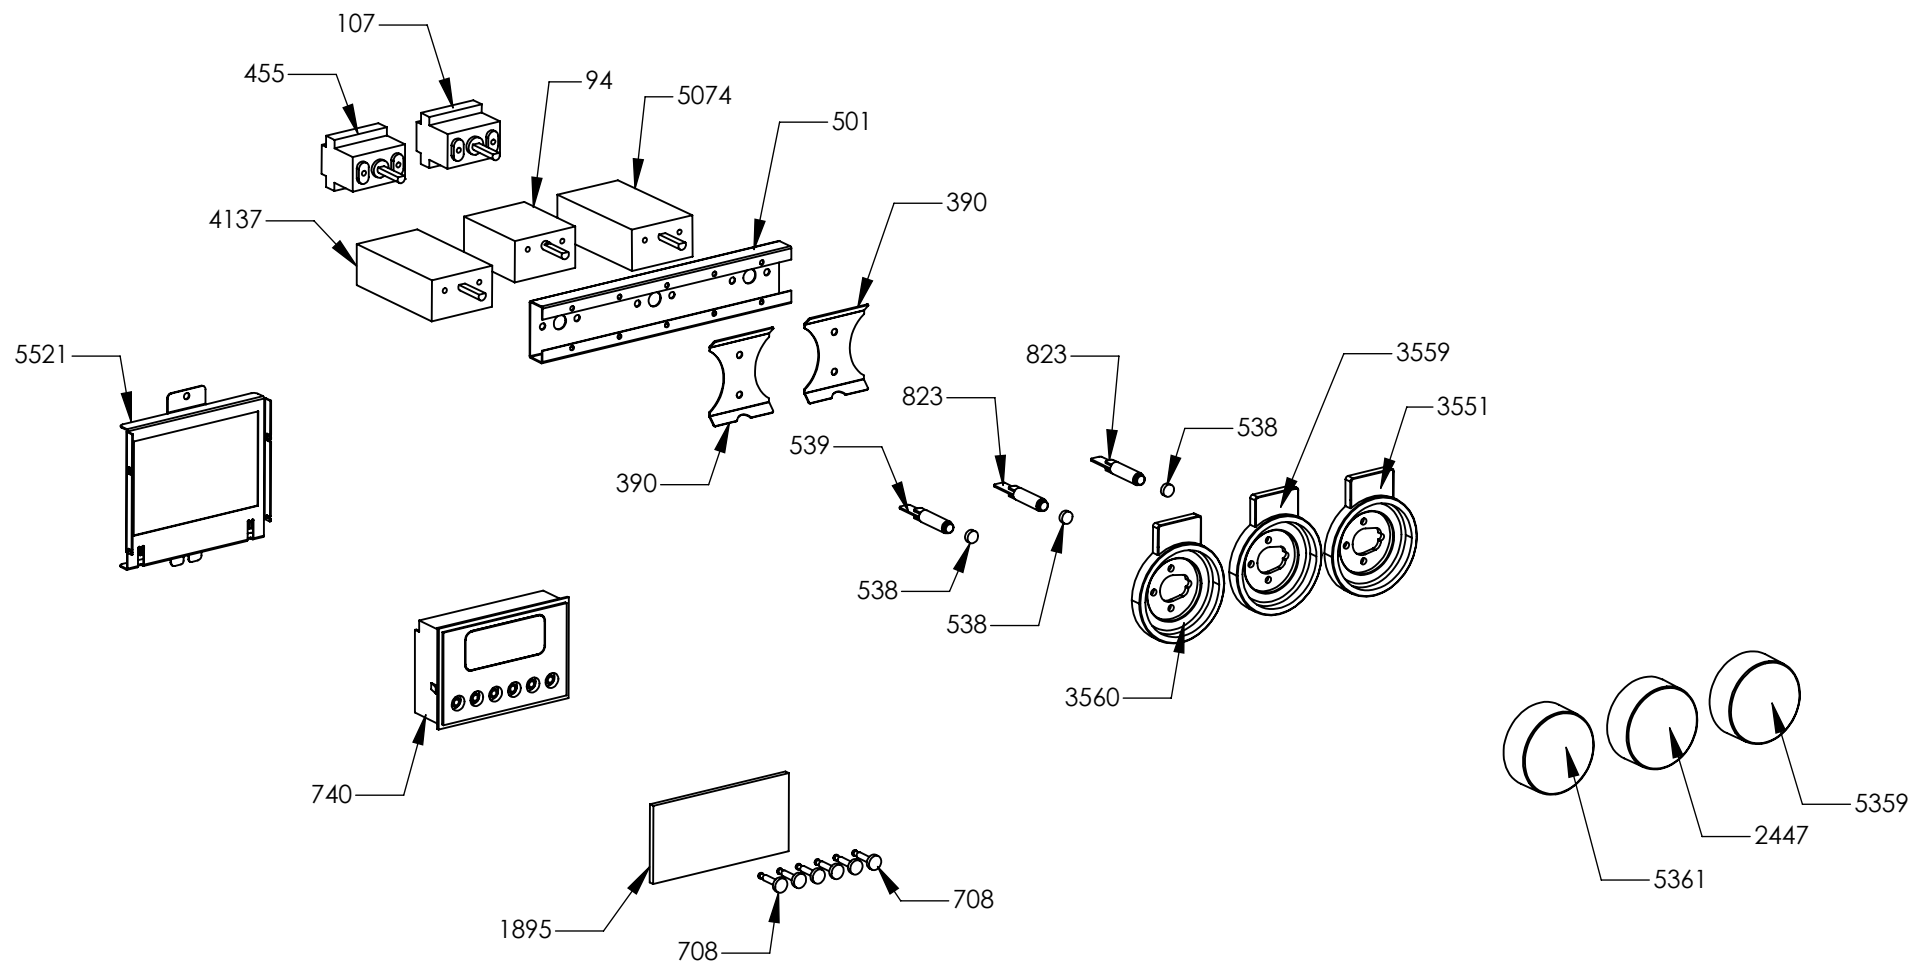

N° Object	Code	Description	Qty
295	ZS0580	Fry-top cast-iron griddle	1
371	ZS0802	Commutator support 2 positions	1
379	ZS0820	Barbecue cast-iron griddle support	1
390	ZS0890	Spring for el. controls support	1
446	ZS1059	Heating element barbecue 1200/230 th.7	2
447	ZS1061	Spring for griddle heating el. support	2
538	ZS1204	Led transparent	2
539	ZS1205	Fluorescent green warning light	2
594	ZS1667	Protection frame for barbecue griddle	1
735	ZS1076	Energy regulator 230 V EGO EU	2
1192	ZS0553	Fry-top/barbecue stainless steel covering	1
2458	ZS4387	Knob 58 single heating element MTG	2
3554	ZS5845	Bezel for front central burner knob 58, bright chromed	1
3555	ZS5846	Bezel for rear central burner knob 58, bright chromed	1