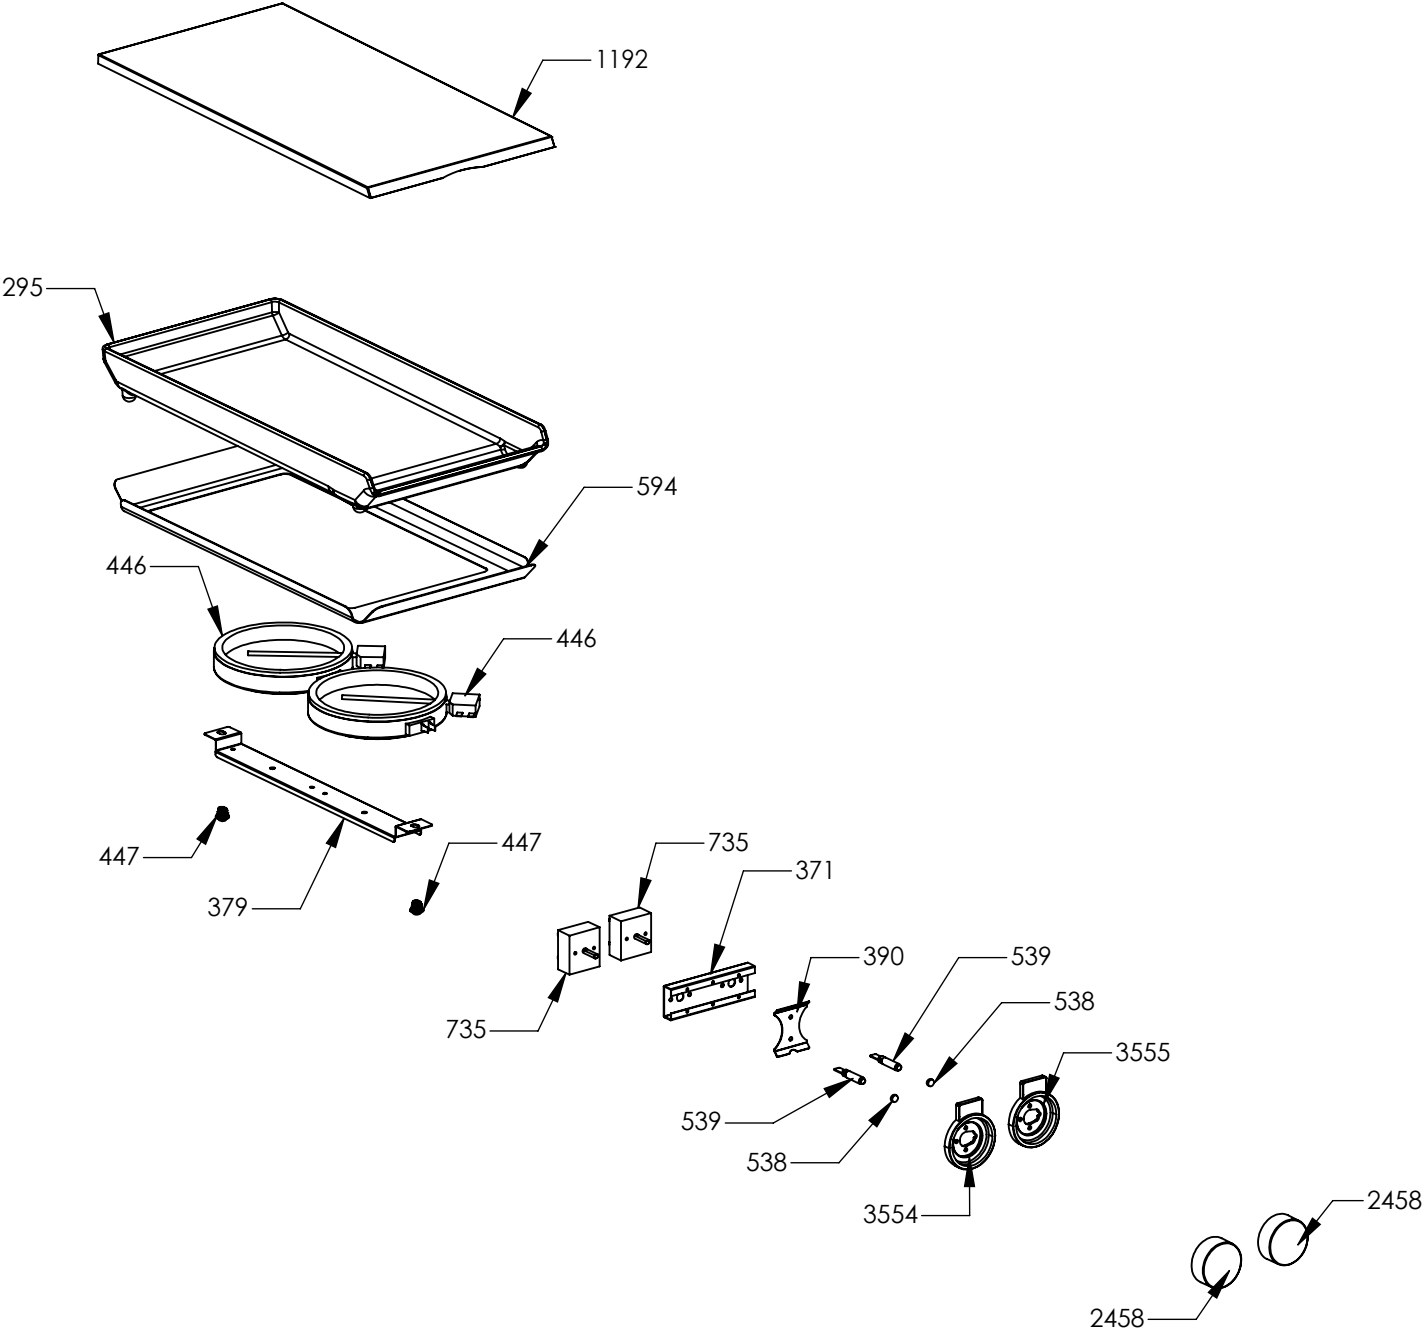

N° Object	Code	Description	Qty
295	ZS0580	Fry-top cast-iron griddle	1
371	ZS0802	Commutator support 2 positions	1
379	ZS0820	Barbecue cast-iron griddle support	1
390	ZS0890	Spring for el. controls support	1
446	ZS1059	Heating element barbecue 1200/230 th.7	2
447	ZS1061	Spring for griddle heating el. support	2
538	ZS1204	Led transparent	2
539	ZS1205	Fluorescent green warning light	2
594	ZS1667	Protection frame for barbecue griddle	1
735	ZS1076	Energy regulator 230 V EGO EU	2
1192	ZS0553	Fry-top/barbecue stainless steel covering	1
2458	ZS4387	Knob 58 single heating element MTG	2
3554	ZS5845	Bezel for front central burner knob 58, bright chromed	1
3555	ZS5846	Bezel for rear central burner knob 58, bright chromed	1