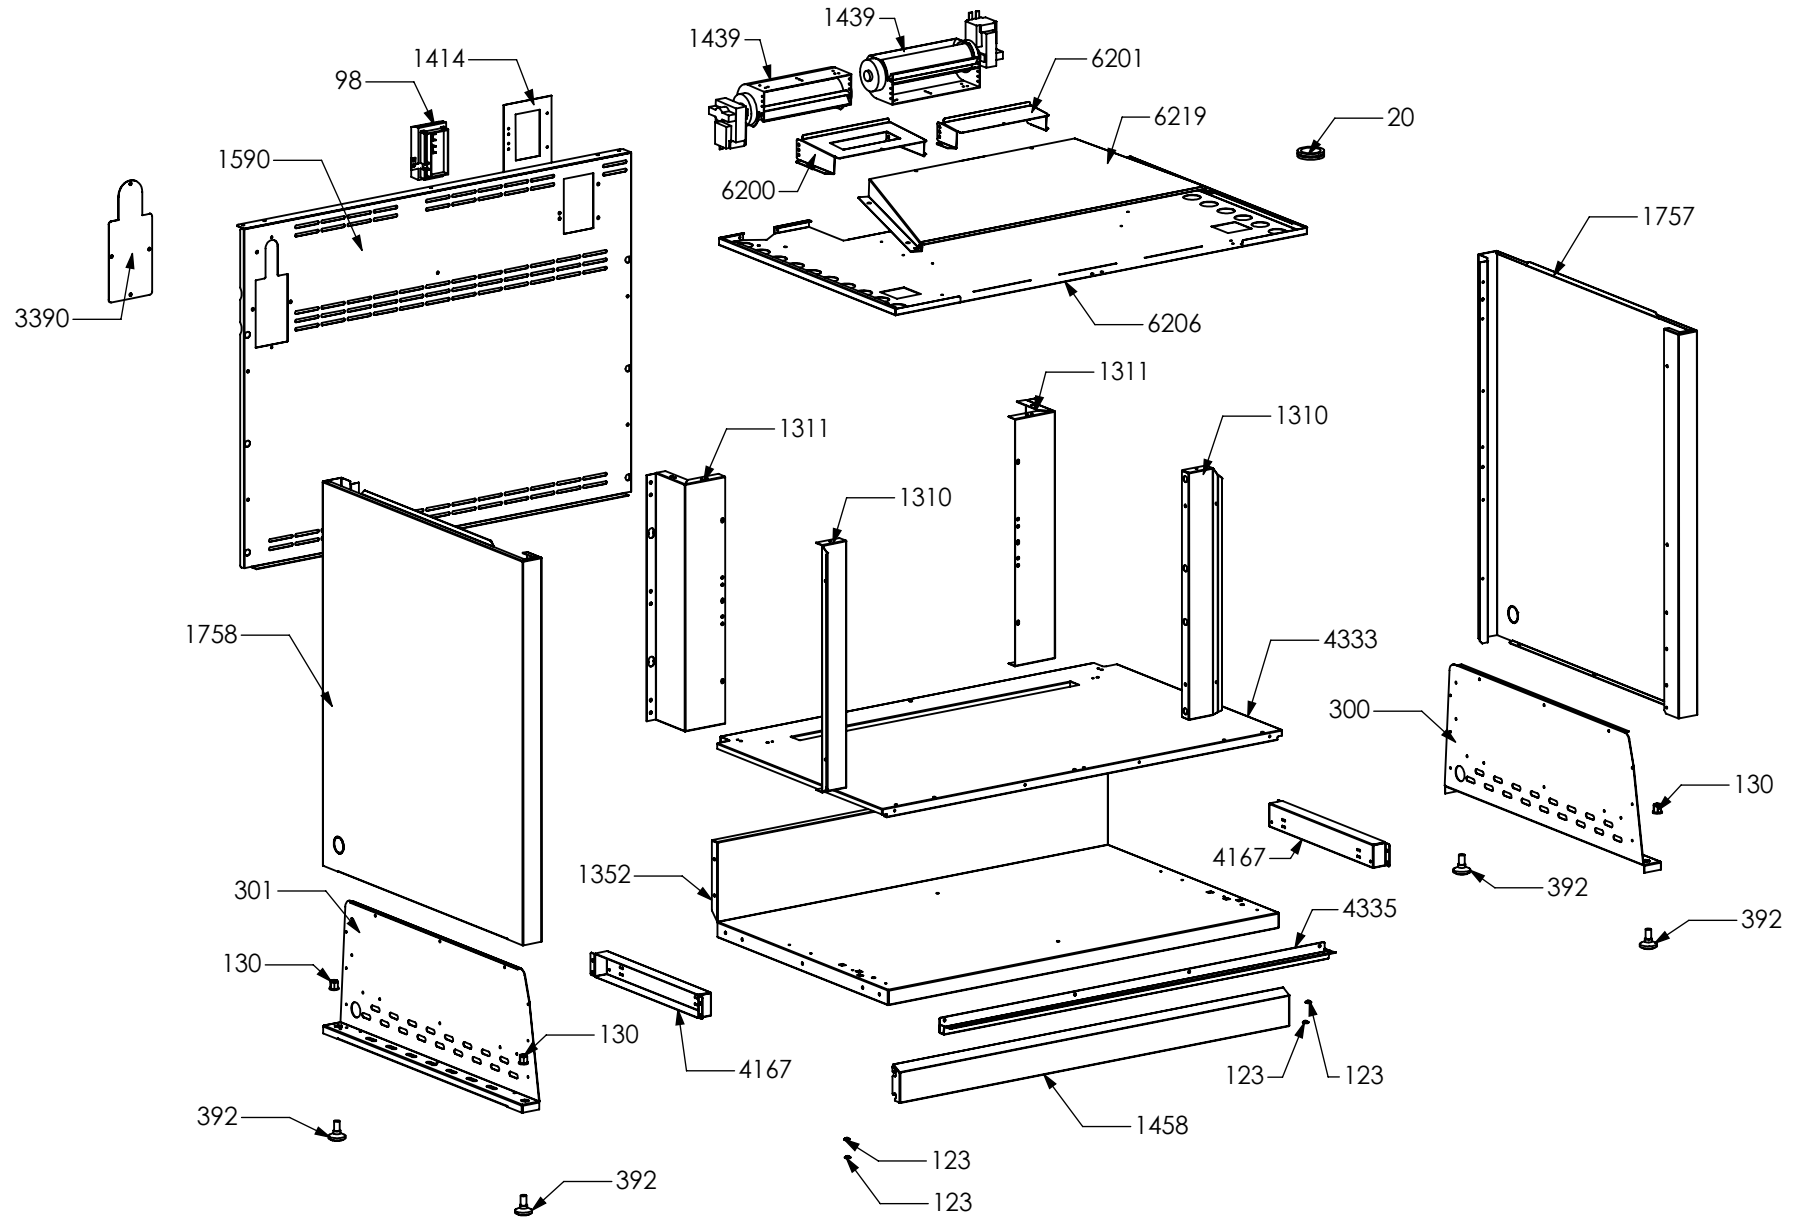

N° Object	Code	Description	Qty
94	481814	Commutator multif. for 90 built-in oven(no pizza)	1
371	ZS0802	Commutator support 2 positions	1
390	ZS0890	Spring for el. controls support	1
455	ZS1075	Oven thermostat	1
538	ZS1204	Led transparent	2
539	ZS1205	Fluorescent green warning light	1
708	ZS1916	Knob for timer steel-colour 988	6
740	ZS1747	Timer (blue led) 50 Hz	1
823	ZS1755	Fluorescent orange warning light	1
1588	ZS2889	Commutator oven functions 90 EGO	1
1895	ZS3652	Glass lcd 6 button no hole	1
2446	ZS4295	Knob 58 oven 60/90 functions MTG	1
3558	ZS5849	Bezel for main oven functions knob 58, bright chromed	1
3559	ZS5850	Bezel for oven temperature knob 58, bright chrome	1
5360	ZS8601	Knob 58 for oven temperature MTG	1
5521	ZS6139	Electrical display support	1