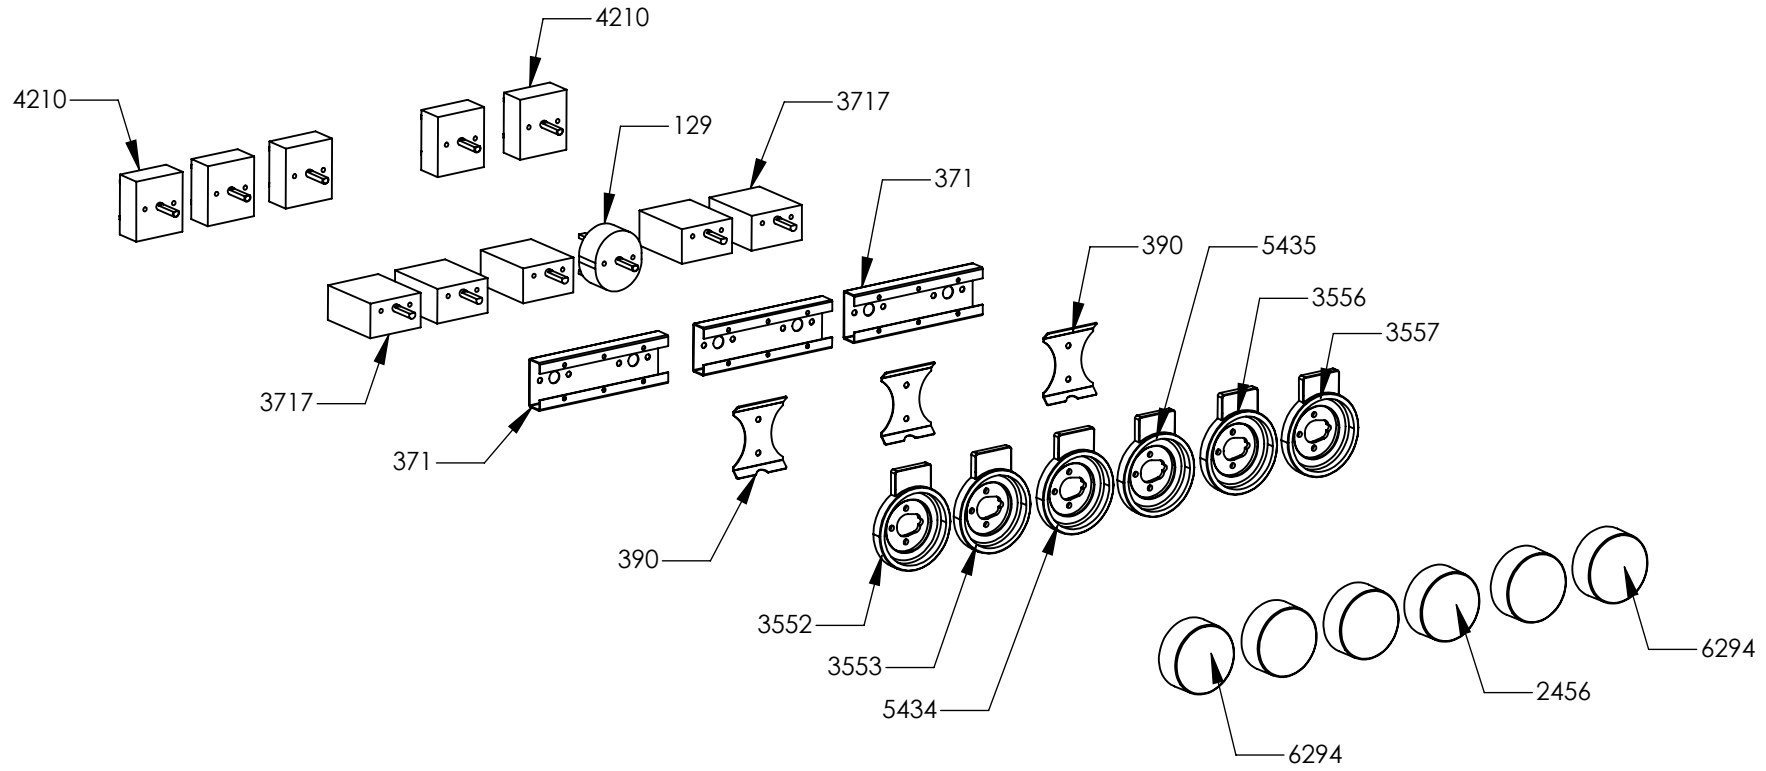

N° Object	Code	Description	Qty
1014	ZS2026	Thermostat TY60 N.O. fixing B	2
1606	ZS2995	Fixing spring for front profile	14
4266	ZS6787	Encoders control board	1
5783	ZS6817	Feet for electronic components EGO	3
5784	ZS6904	Cover for induction terminal board	1
5785	ZS6905	Bridge for induction terminal board	1
6036	ZS8446	Clamp support for induction 90/100 Sintesi front	1
6037	ZS8447	Clamp support for induction 90/100 Sintesi rear	1
6038	ZS8877	Support for electronic control induction element	1
6071	ZA0469	Induction 5 element OCTA EGO 75.08016.610	1
6090	GP0191	Assembly cooktop cooker 90 induction	1
6069	ZA0467	Glass for 90 induction hob or cooker	1
297	ZS0585	Upper right side support	1
298	ZS0586	Upper left side support	1
1441	ZS2665	Support for fan timelag device	1
1665	ZS3008	Complete upper right side squared 04	1
1666	ZS3010	Complete upper left side squared 04	1
1612	ZS3020	Support for connection top-base	2
5503	ZS6140	Display support	1
6215	ZP0425	Support for fan timelag device	1

N° Object	Code	Description	Qty
132	ZS5148	Adhesive tape 16,5 m x 19h (3M)	80
1210	ZS5149	Adhesive tape 33 mt x 17h mm x th 0,6 mm (3M 4930)	40
1329	ZS5150	Adhesive tape 33 mt x 25h mm x Th 1.55 mm (3M)	18000
1586	ZS2770	Additional wiring generic L=75 cm Fem Fem	2
3737	ZS2675	Wiring oven 30 NF	1
5337	ZS8524	Instruction booklet cooker Maestro Lancellotti Multilanguage	1
6112	ZA0628	Wiring diagram for cooker S9F-6I	1