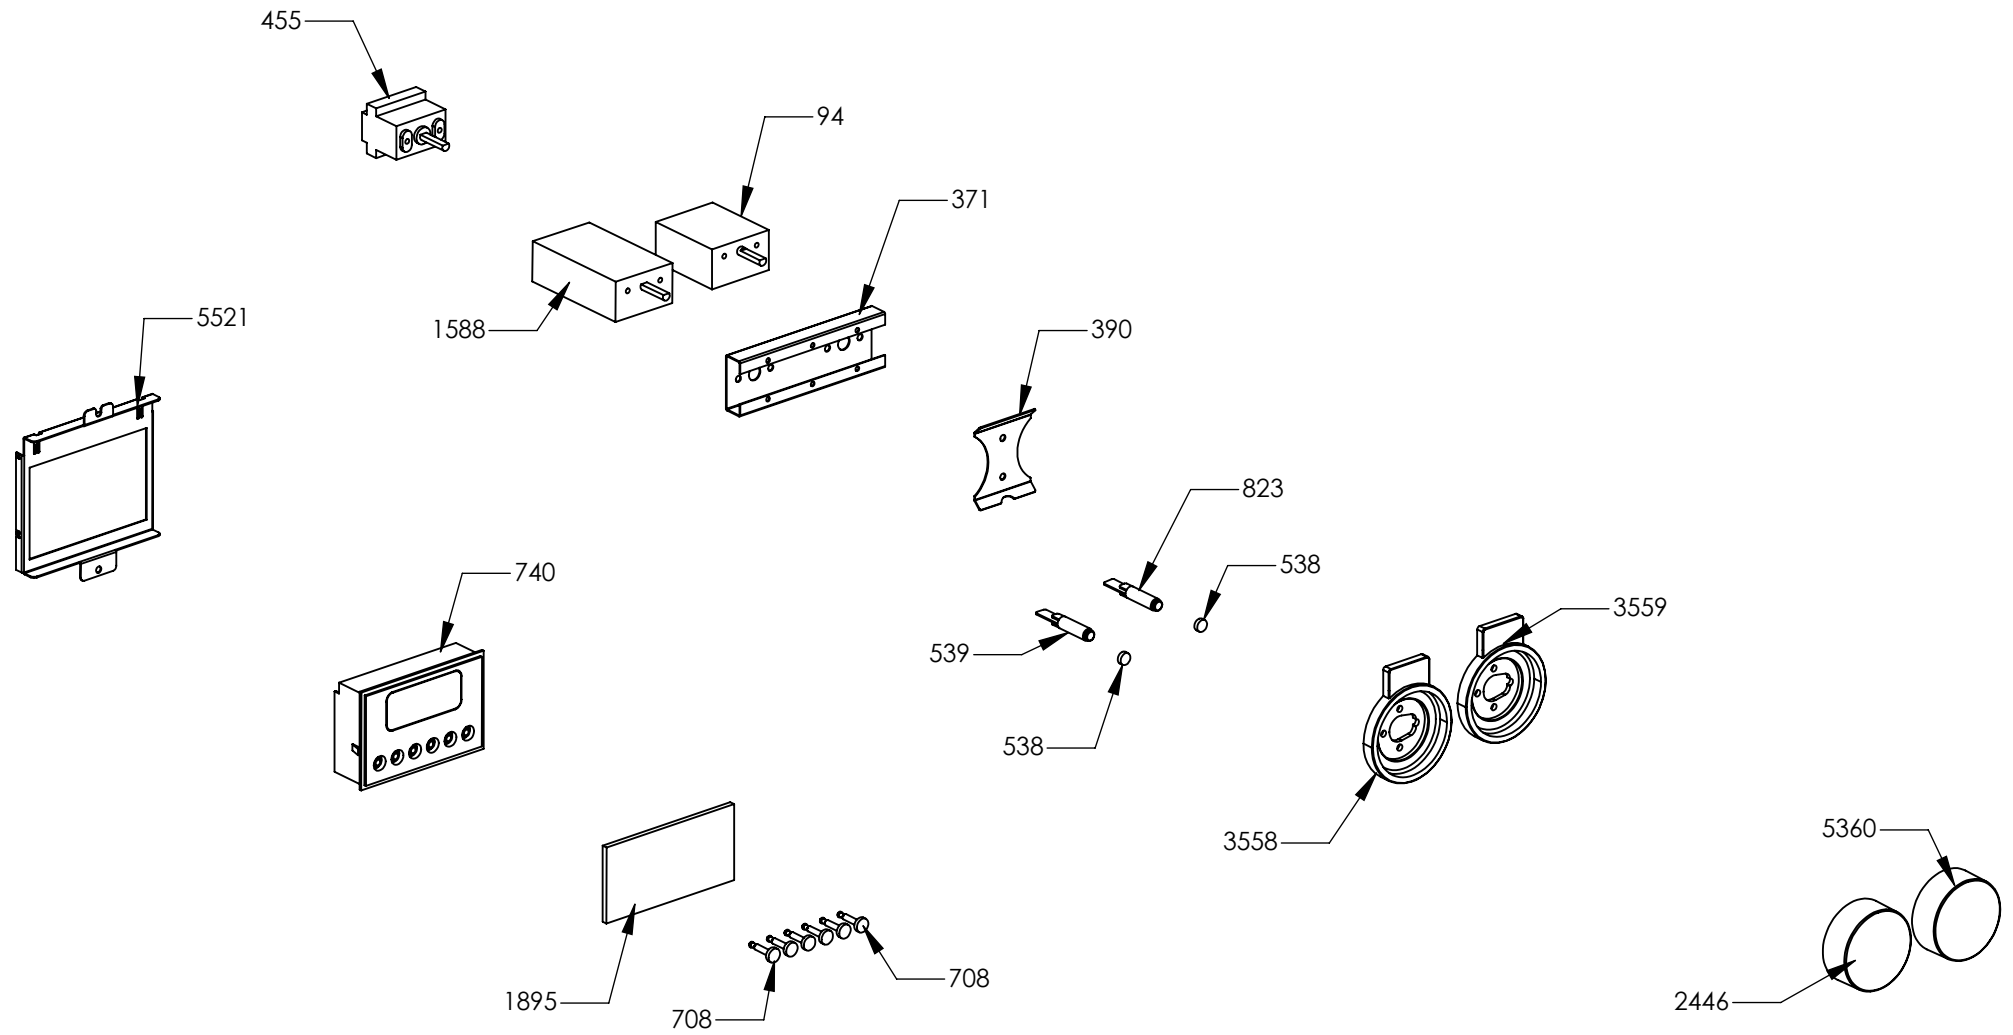

N° Object	Code	Description	Qty
94	481814	Commutator multif. for 90 built-in oven(no pizza)	1
371	ZS0802	Commutator support 2 positions	1
390	ZS0890	Spring for el. controls support	1
455	ZS1075	Oven thermostat	1
538	ZS1204	Led transparent	2
539	ZS1205	Fluorescent green warning light	1
708	ZS1916	Knob for timer steel-colour 988	6
740	ZS1747	Timer (blue led) 50 Hz	1
823	ZS1755	Fluorescent orange warning light	1
1588	ZS2889	Commutator oven functions 90 EGO	1
1895	ZS3652	Glass lcd 6 button no hole	1
2446	ZS4295	Knob 58 oven 60/90 functions MTG	1
3558	ZS5849	Bezel for main oven functions knob 58, bright chromed	1
3559	ZS5850	Bezel for oven temperature knob 58, bright chrome	1
5360	ZS8601	Knob 58 for oven temperature MTG	1
5521	ZS6139	Electrical display support	1