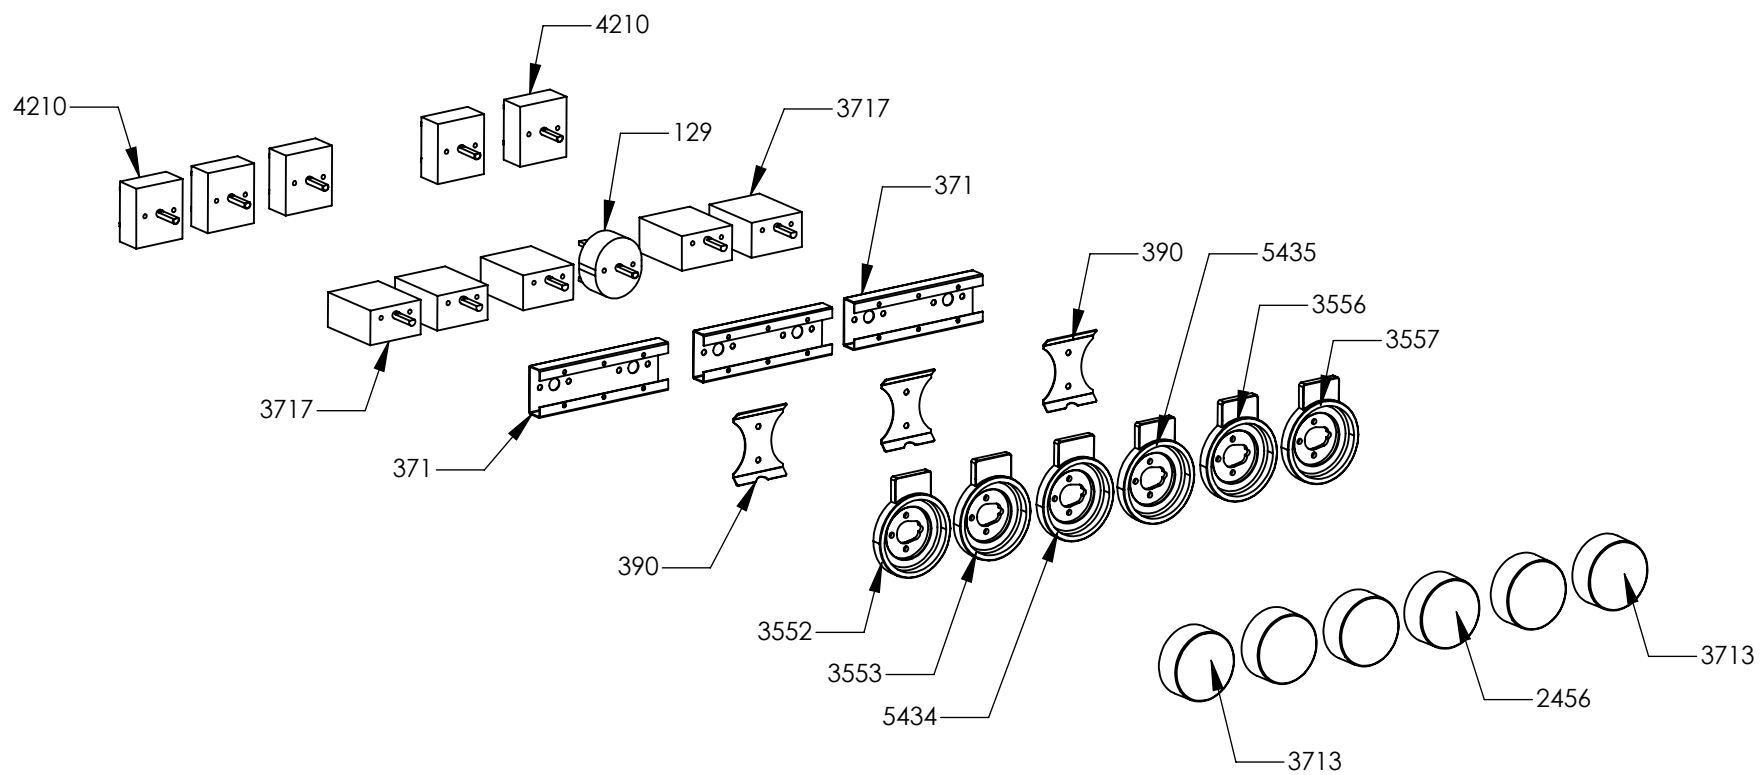

N° Object	Code	Description	Qty
1014	ZS2026	Thermostat TY60 N.O. fixing B	2
1606	ZS2995	Fixing spring for front profile	14
4211	ZS5378	Induction 5 element EGO	1
4266	ZS6787	Encoders control board	1
4302	GR6896	Assembly cooktop cooker 90 induction	1
297	ZS0585	Upper right side support	1
298	ZS0586	Upper left side support	1
1441	ZS2665	Support for fan timelag device	1
1665	ZS3008	Complete upper right side squared 04	1
1666	ZS3010	Complete upper left side squared 04	1
1612	ZS3020	Support for connection top-base	2
5503	ZS6140	Display support	1
4320	ZS6725	Glass for 90 induction hob or cooker	1
5783	ZS6817	Feet for electronic components EGO	3
5784	ZS6904	Cover for induction terminal board	1
5785	ZS6905	Bridge for induction terminal board	1
6036	ZS8446	Clamp support for induction 90/100 Sintesi front	1
6037	ZS8447	Clamp support for induction 90/100 Sintesi rear	1
6038	ZS8877	Support for electronic control induction element	1
6215	ZP0425	Support for fan timelag device	1

N° Object	Code	Description	Qty
132	ZS5148	Adhesive tape 16,5 m x 19h (3M)	80
1210	ZS5149	Adhesive tape 33 mt x 17h mm x th 0,6 mm (3M 4930)	40
1329	ZS5150	Adhesive tape 33 mt x 25h mm x Th 1.55 mm (3M)	18000
1586	ZS2770	Additional wiring generic L=75 cm Fem Fem	2
3737	ZS2675	Wiring oven 30 NF	1
5337	ZS8524	Instruction booklet cooker Maestro Lancellotti Multilanguage	1
6112	ZA0628	Wiring diagram for cooker S9F-6I	1