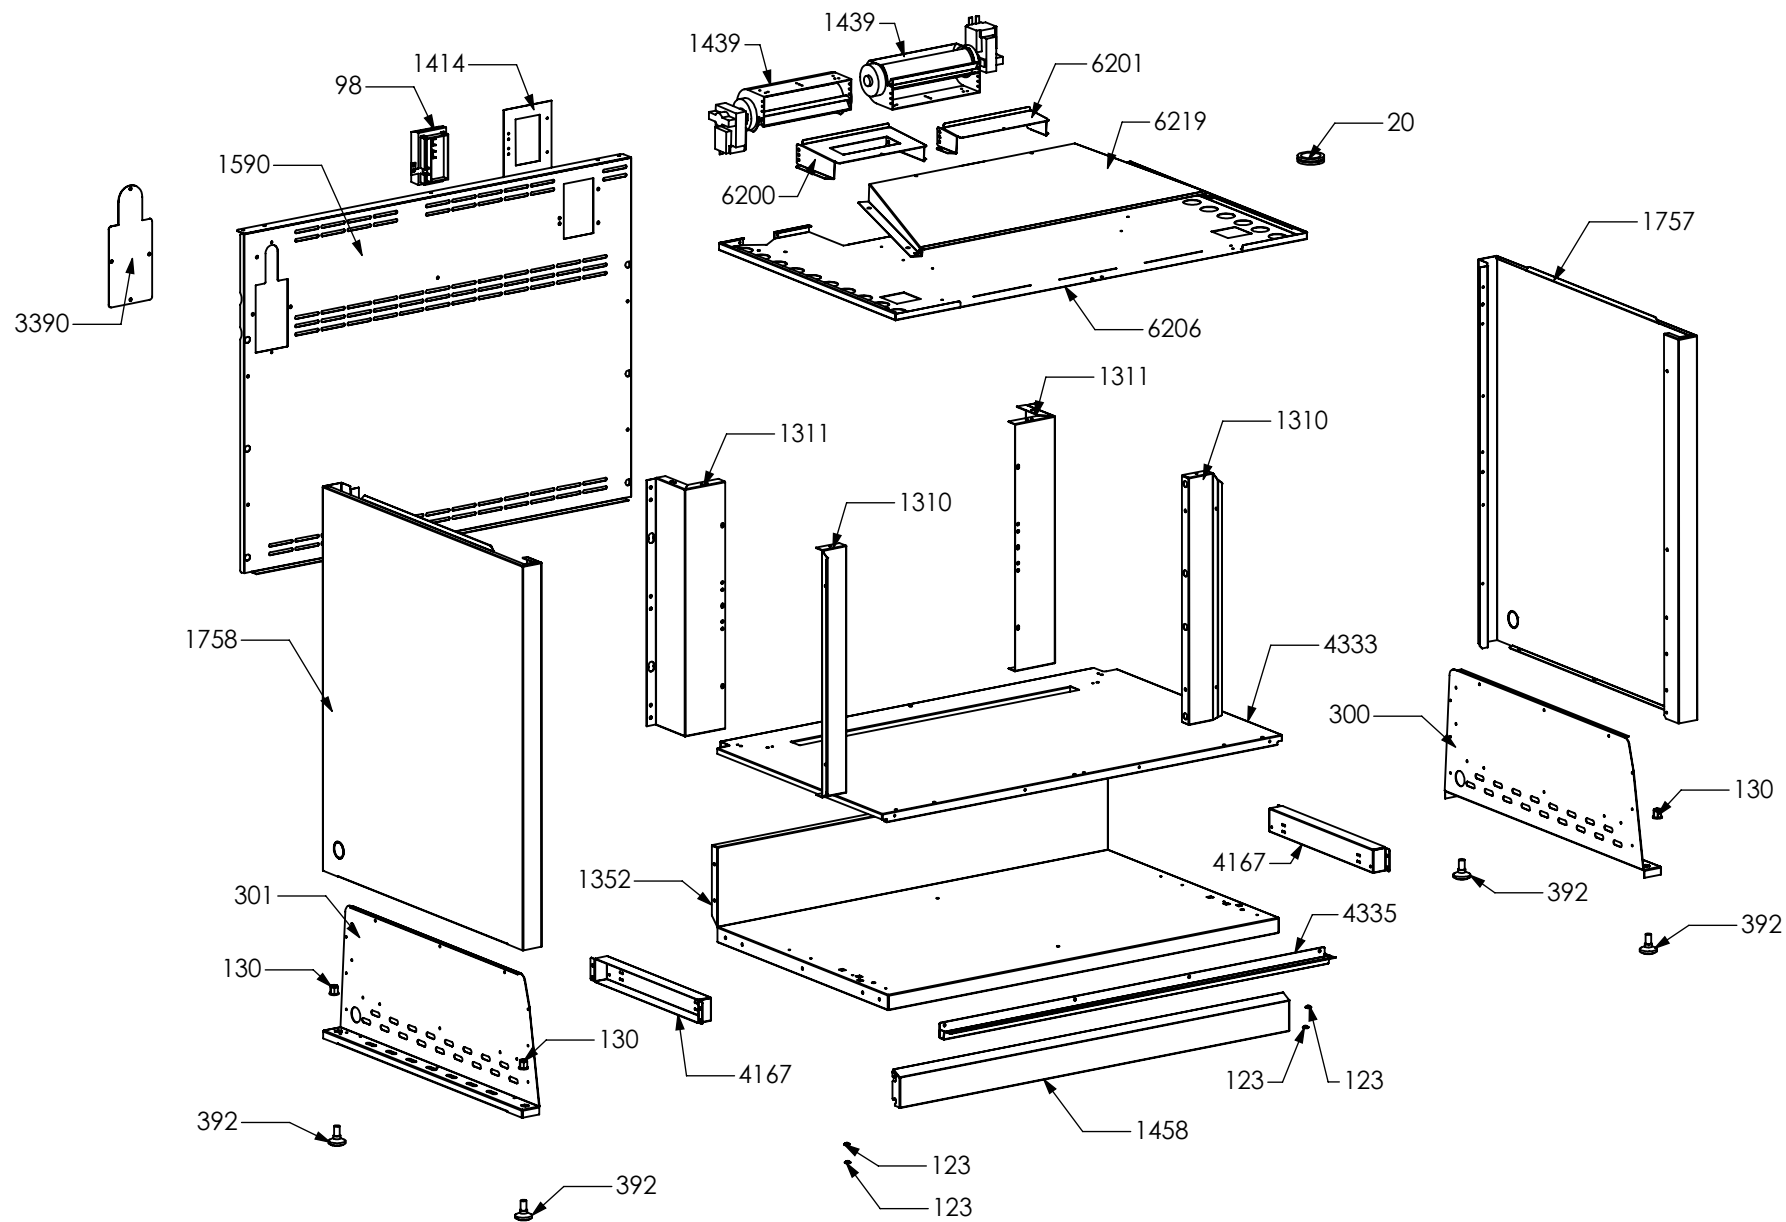

N° Object	Code	Description	Qty
94	481814	Commutator multif. for 90 built-in oven(no pizza)	1
371	ZS0802	Commutator support 2 positions	1
390	ZS0890	Spring for el. controls support	1
455	ZS1075	Oven thermostat	1
538	ZS1204	Led transparent	2
539	ZS1205	Fluorescent green warning light	1
708	ZS1916	Knob for timer steel-colour 988	6
740	ZS1747	Timer (blue led) 50 Hz	1
823	ZS1755	Fluorescent orange warning light	1
1588	ZS2889	Commutator oven functions 90 EGO	1
1895	ZS3652	Glass lcd 6 button no hole	1
2446	ZS4295	Knob 58 oven 60/90 functions MTG	1
3558	ZS5849	Bezel for main oven functions knob 58, bright chromed	1
3559	ZS5850	Bezel for oven temperature knob 58, bright chrome	1
5360	ZS8601	Knob 58 for oven temperature MTG	1
5521	ZS6139	Electrical display support	1