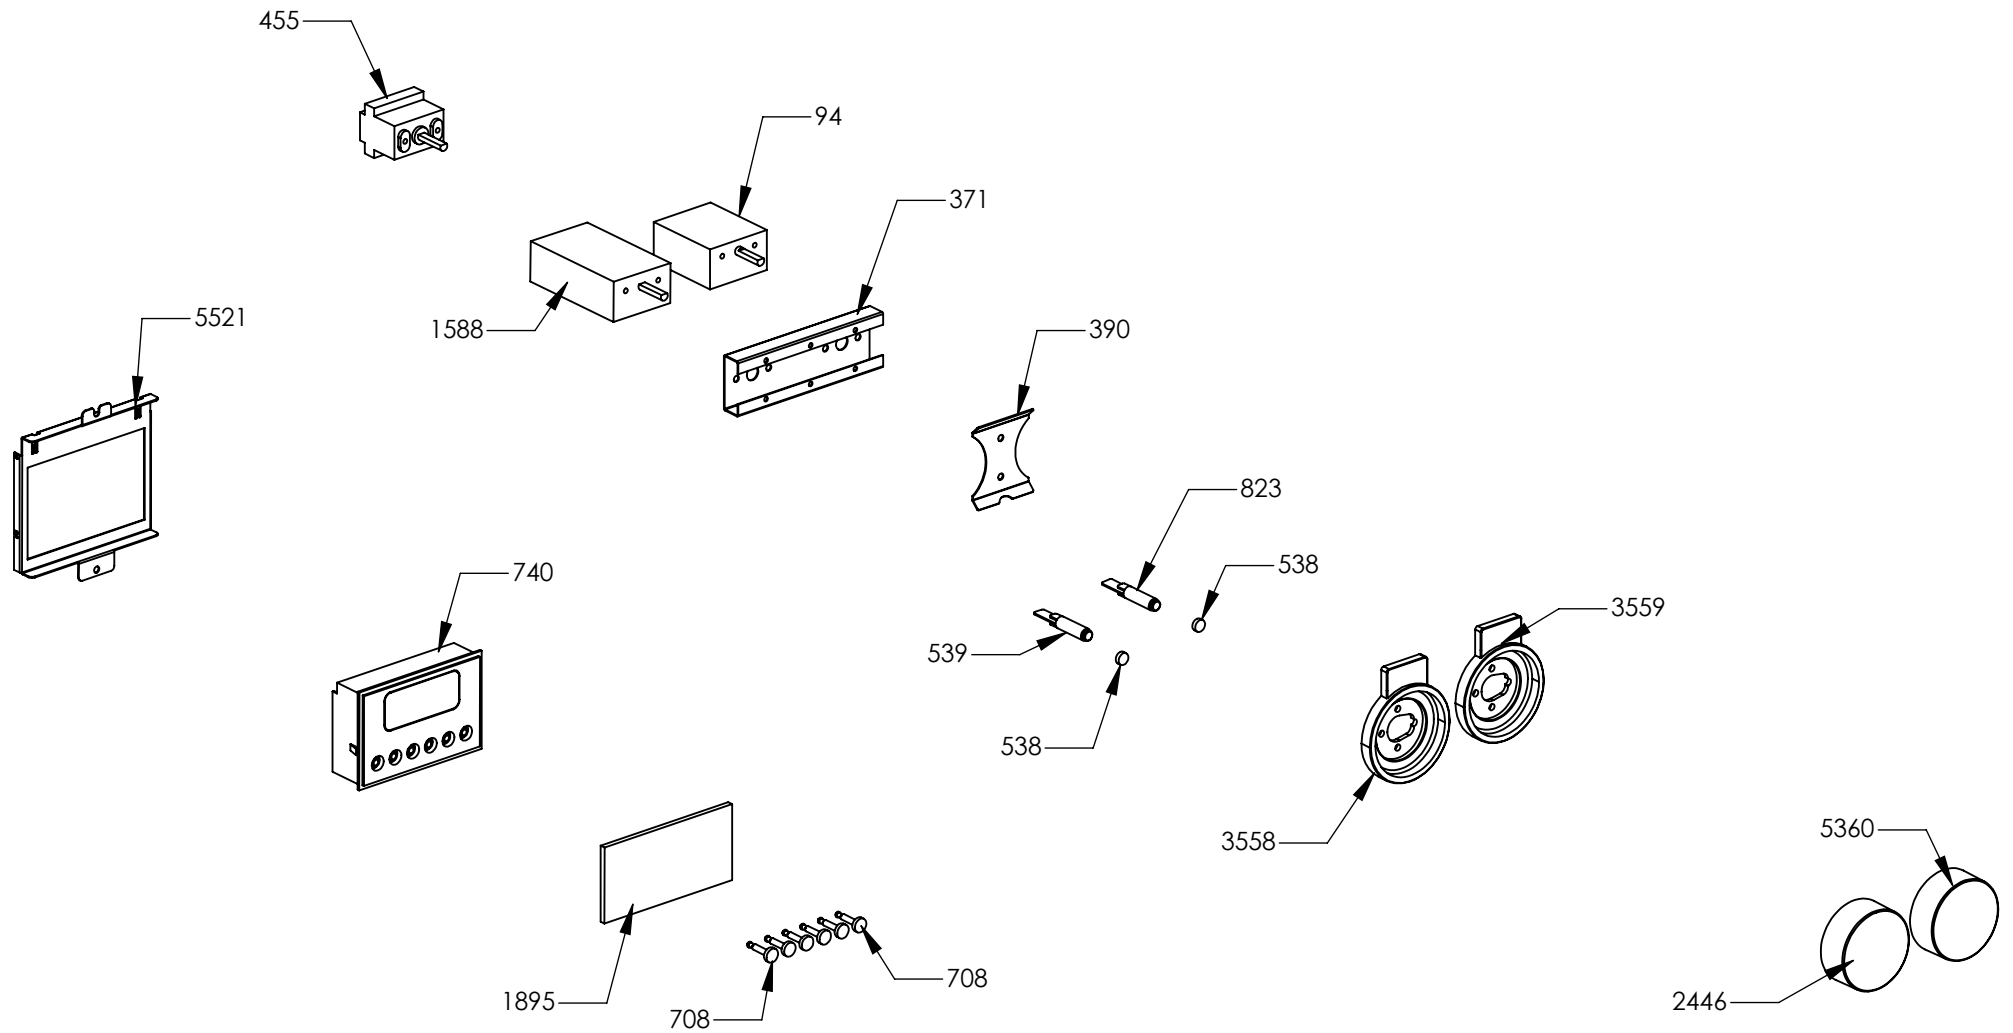

N° Object	Code	Description	Qty
94	481814	Commutator multif. for 90 built-in oven(no pizza)	1
371	ZS0802	Commutator support 2 positions	1
390	ZS0890	Spring for el. controls support	1
455	ZS1075	Oven thermostat	1
538	ZS1204	Led transparent	2
539	ZS1205	Fluorescent green warning light	1
708	ZS1916	Knob for timer steel-colour 988	6
740	ZS1747	Timer (blue led) 50 Hz	1
823	ZS1755	Fluorescent orange warning light	1
1588	ZS2889	Commutator oven functions 90 EGO	1
1895	ZS3652	Glass lcd 6 button no hole	1
2446	ZS4295	Knob 58 oven 60/90 functions MTG	1
3558	ZS5849	Bezel for main oven functions knob 58, bright chromed	1
3559	ZS5850	Bezel for oven temperature knob 58, bright chrome	1
5360	ZS8601	Knob 58 for oven temperature MTG	1
5521	ZS6139	Electrical display support	1