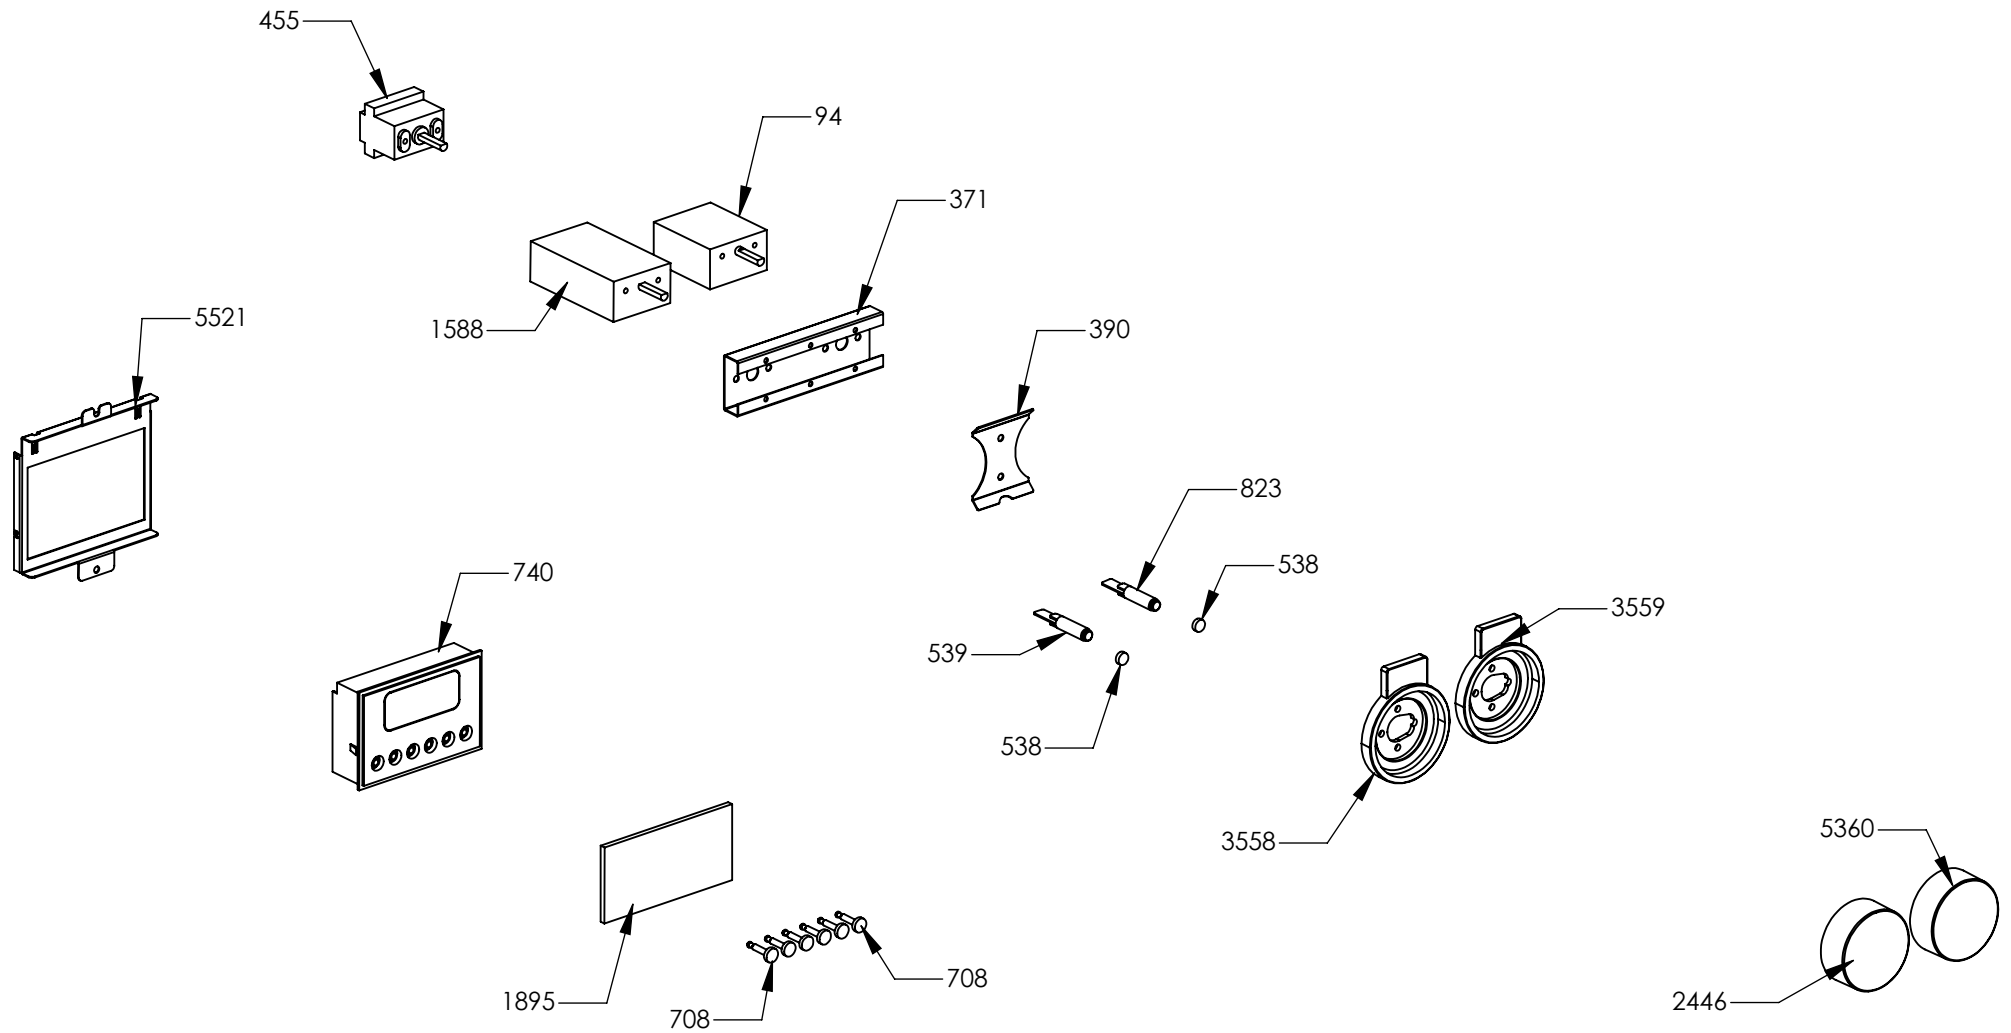

N° Object	Code	Description	Qty	N° Object	Code	Description	Qty
19	400689	Gasket gas inlet	1	2544	ZS4186	Fixing nut for thermocouple burner 4.5	2
36	414157	Rapid burner body G25 1,21	1	2562	506037	Screw M3x8 TC s.steel	8
37	414158	Auxiliary burner body G25 0,72	1	2563	ZS0907	Fixing nut for themocouple	4
38	414159	Semi rapid burner body G25 0,94 (fish-kettle G20)	2	2575	505241	Screw M4	6
48	421323	Gas taps fixing bridle M60	6	3262	ZS5270	Burner spark plug Cast	4
99	481918	Ignition system 6 flames	1	3264	ZS5272	Thermocouple Cast L=770	4
265	ZS0504	Ramp fixing support	2	3552	ZS5843	Bezel for front left burner knob 58, bright chromed	1
293	ZS0578	Ignition switches for six burners' cooker	1	3553	ZS5844	Bezel for rear left burner knob 58, bright chromed	1
378	ZS0819	Under knob collars fixing support	4	3554	ZS5845	Bezel for front central burner knob 58, bright chromed	1
1177	ZS2217	Gasket for auxiliary burner	1	3555	ZS5846	Bezel for rear central burner knob 58, bright chromed	1
1178	ZS2218	Gasket for semi-rapid burner	2	3556	ZS5847	Bezel for front right burner knob 58, bright chromed	1
1179	ZS2219	Gasket for rapid burner	1	3557	ZS5848	Bezel for rear right burner knob 58, bright chromed	1
1567	ZS2923	Valved tap for auxiliary burner (bypass 0,27)	1	4711	ZS6772	Clamp support for main ramp	5
1568	ZS2924	Valved tap for rapid/fish-kettle burner	1	5201	ZS8191	Wok burner spark plug sbf DCC M+G INT	2
1569	ZS2925	Valved tap for semi-rapid burner	2	5204	ZS8194	Gasket for wok burner	2
1570	ZS2926	Valved tap for triple-ring burner	2	5263	ZS8313	Plate central Wok burner	2
1589	ZS2932	Ramp 6 burners cooker 090/100 double oven 06	1	5364	ZS8626	Auxiliary burner flame spreader HE2 BRASS	1
1592	ZS2935	Rear ramp fixing support cooker 90/120	1	5365	ZS8628	Semi-rapid burner flame spreader HE2 BRASS	2
1632	ZS3021	Adapter female-male 1/2 BSP 04	1	5366	ZS8630	Rapid burner flame spreader HE2 BRASS	1
1637	ZS3058	Pipe ramp for front left triple ring burner cooker 90 05	1	5368	ZS8633	Plate Wok burner external	2
1638	ZS3059	Pipe ramp for rear left semi-rapid burner cooker 90 05	1	5369	ZS8634	Spring fixing spark plug for Wok	2
1639	ZS3060	Pipe ramp for front right auxiliary burner cooker 90 05	1	5370	ZS8635	Screw M4 wok burner	8
1640	ZS3061	Pipe ramp for rear right rapid burner cooker 90 05	1	5372	ZS8638	Wok burner flame spreader BRASS	2
1641	ZS3062	Pipe ramp for front central auxiliary burner cooker 90 05	1	5401	ZS8684	Plate rapid burner HE2	1
1642	ZS3063	Pipe ramp for rear central triple ring burner for cooker 90 05	1	5402	ZS8685	Plate semi-rapid burner HE2	2
2335	ZS4181	Thermocouple SBF L=750 TC	2	5403	ZS8686	Plate auxiliary burner HE2	1
2445	ZS4294	Knob 58 for gas burners MTG	6	5823	ZS8645	Pins for Wok	2
2543	601229	Spring fixing spark plug for triple ring P-4	4	5829	ZS8823	Wok burner body G25/25 1.35	2