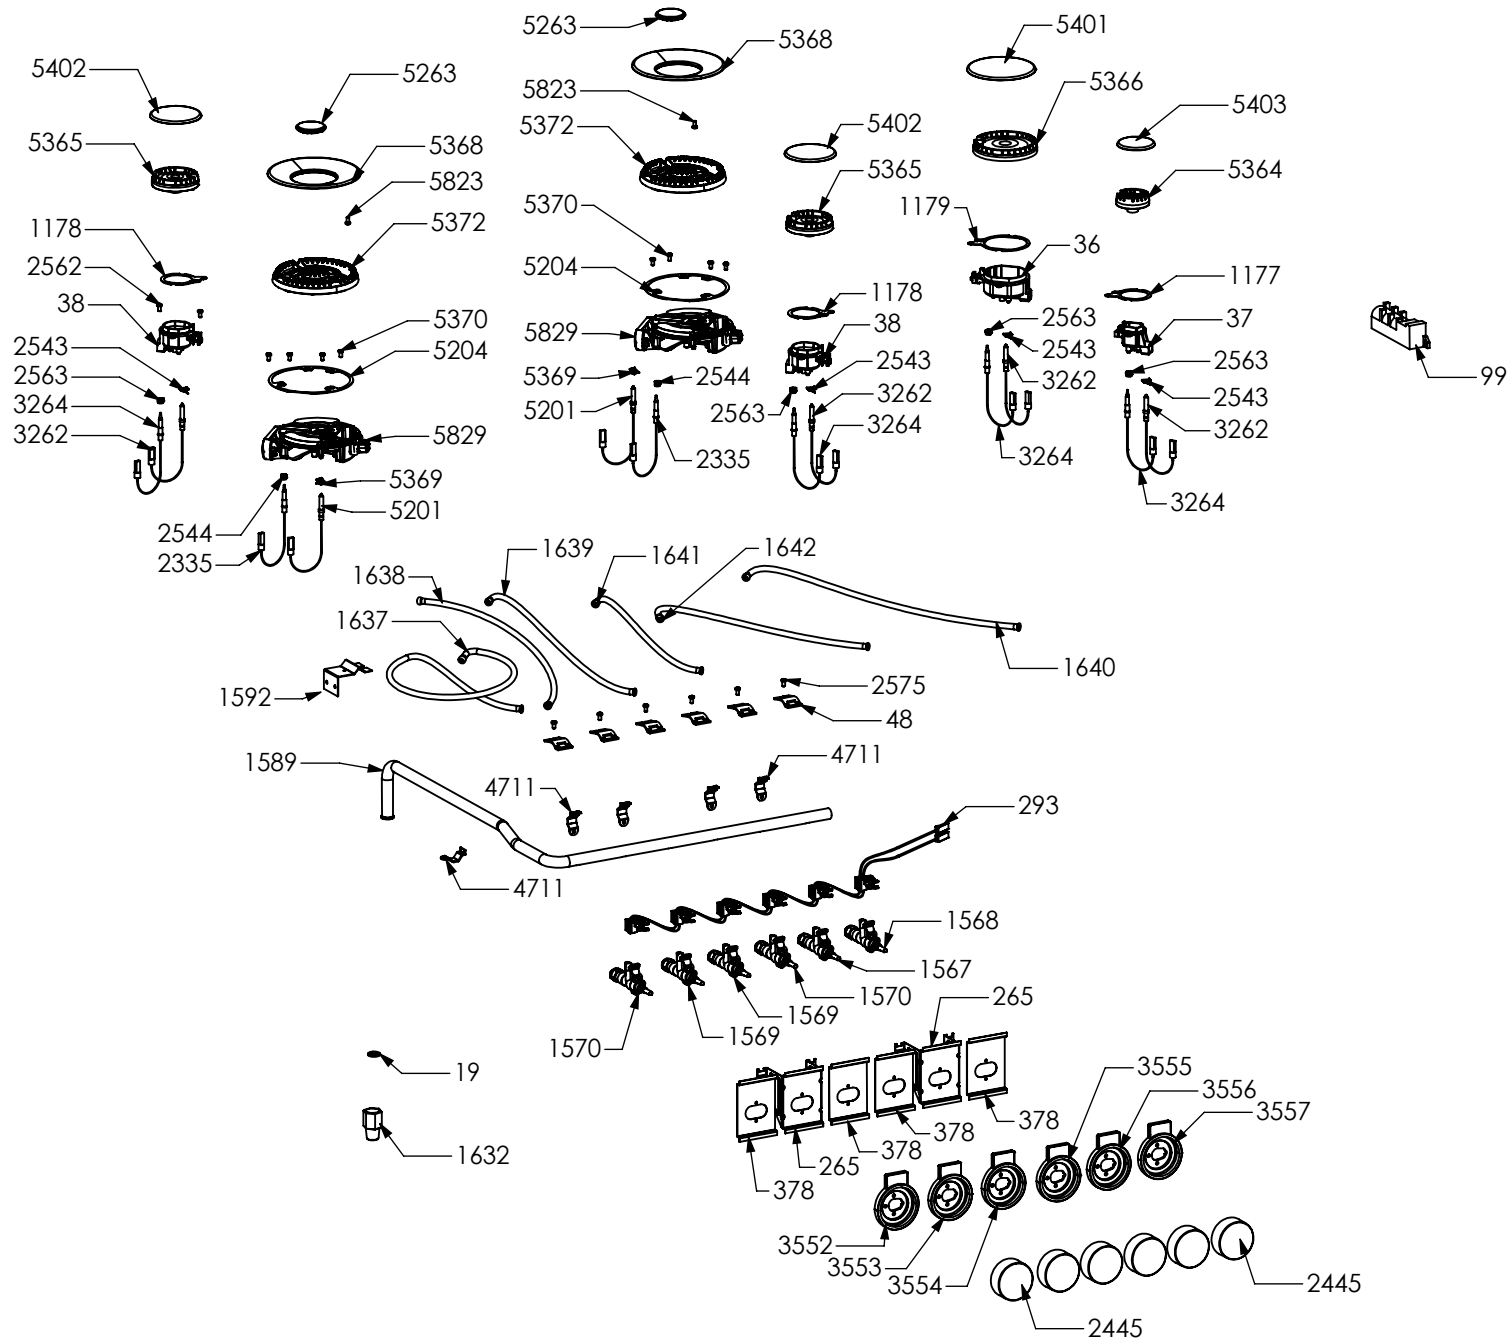

N° Object	Code	Description	Qty	N° Object	Code	Description	Qty
19	400689	Gasket gas inlet	1	2544	ZS4186	Fixing nut for thermocouple burner 4.5	2
36	414157	Rapid burner body G25 1,21	1	2562	506037	Screw M3x8 TC s.steel	8
37	414158	Auxiliary burner body G25 0,72	1	2563	ZS0907	Fixing nut for themocouple	4
38	414159	Semi rapid burner body G25 0,94 (fish-kettle G20)	2	2575	505241	Screw M4	6
48	421323	Gas taps fixing bridle M60	6	3262	ZS5270	Burner spark plug Cast	4
99	481918	Ignition system 6 flames	1	3264	ZS5272	Thermocouple Cast L=770	4
265	ZS0504	Ramp fixing support	2	3552	ZS5843	Bezel for front left burner knob 58, bright chromed	1
293	ZS0578	Ignition switches for six burners' cooker	1	3553	ZS5844	Bezel for rear left burner knob 58, bright chromed	1
378	ZS0819	Under knob collars fixing support	4	3554	ZS5845	Bezel for front central burner knob 58, bright chromed	1
1177	ZS2217	Gasket for auxiliary burner	1	3555	ZS5846	Bezel for rear central burner knob 58, bright chromed	1
1178	ZS2218	Gasket for semi-rapid burner	2	3556	ZS5847	Bezel for front right burner knob 58, bright chromed	1
1179	ZS2219	Gasket for rapid burner	1	3557	ZS5848	Bezel for rear right burner knob 58, bright chromed	1
1567	ZS2923	Valved tap for auxiliary burner (bypass 0,27)	1	4711	ZS6772	Clamp support for main ramp	5
1568	ZS2924	Valved tap for rapid/fish-kettle burner	1	5201	ZS8191	Wok burner spark plug sbf DCC M+G INT	2
1569	ZS2925	Valved tap for semi-rapid burner	2	5204	ZS8194	Gasket for wok burner	2
1570	ZS2926	Valved tap for triple-ring burner	2	5263	ZS8313	Plate central Wok burner	2
1589	ZS2932	Ramp 6 burners cooker 090/100 double oven 06	1	5364	ZS8626	Auxiliary burner flame spreader HE2 BRASS	1
1592	ZS2935	Rear ramp fixing support cooker 90/120	1	5365	ZS8628	Semi-rapid burner flame spreader HE2 BRASS	2
1632	ZS3021	Adapter female-male 1/2 BSP 04	1	5366	ZS8630	Rapid burner flame spreader HE2 BRASS	1
1637	ZS3058	Pipe ramp for front left triple ring burner cooker 90 05	1	5368	ZS8633	Plate Wok burner external	2
1638	ZS3059	Pipe ramp for rear left semi-rapid burner cooker 90 05	1	5369	ZS8634	Spring fixing spark plug for Wok	2
1639	ZS3060	Pipe ramp for front right auxiliary burner cooker 90 05	1	5370	ZS8635	Screw M4 wok burner	8
1640	ZS3061	Pipe ramp for rear right rapid burner cooker 90 05	1	5372	ZS8638	Wok burner flame spreader BRASS	2
1641	ZS3062	Pipe ramp for front central auxiliary burner cooker 90 05	1	5401	ZS8684	Plate rapid burner HE2	1
1642	ZS3063	Pipe ramp for rear central triple ring burner for cooker 90 05	1	5402	ZS8685	Plate semi-rapid burner HE2	2
2335	ZS4181	Thermocouple SBF L=750 TC	2	5403	ZS8686	Plate auxiliary burner HE2	1
2445	ZS4294	Knob 58 for gas burners MTG	6	5823	ZS8645	Pins for Wok	2
2543	601229	Spring fixing spark plug for triple ring P-4	4	5829	ZS8823	Wok burner body G25/25 1.35	2