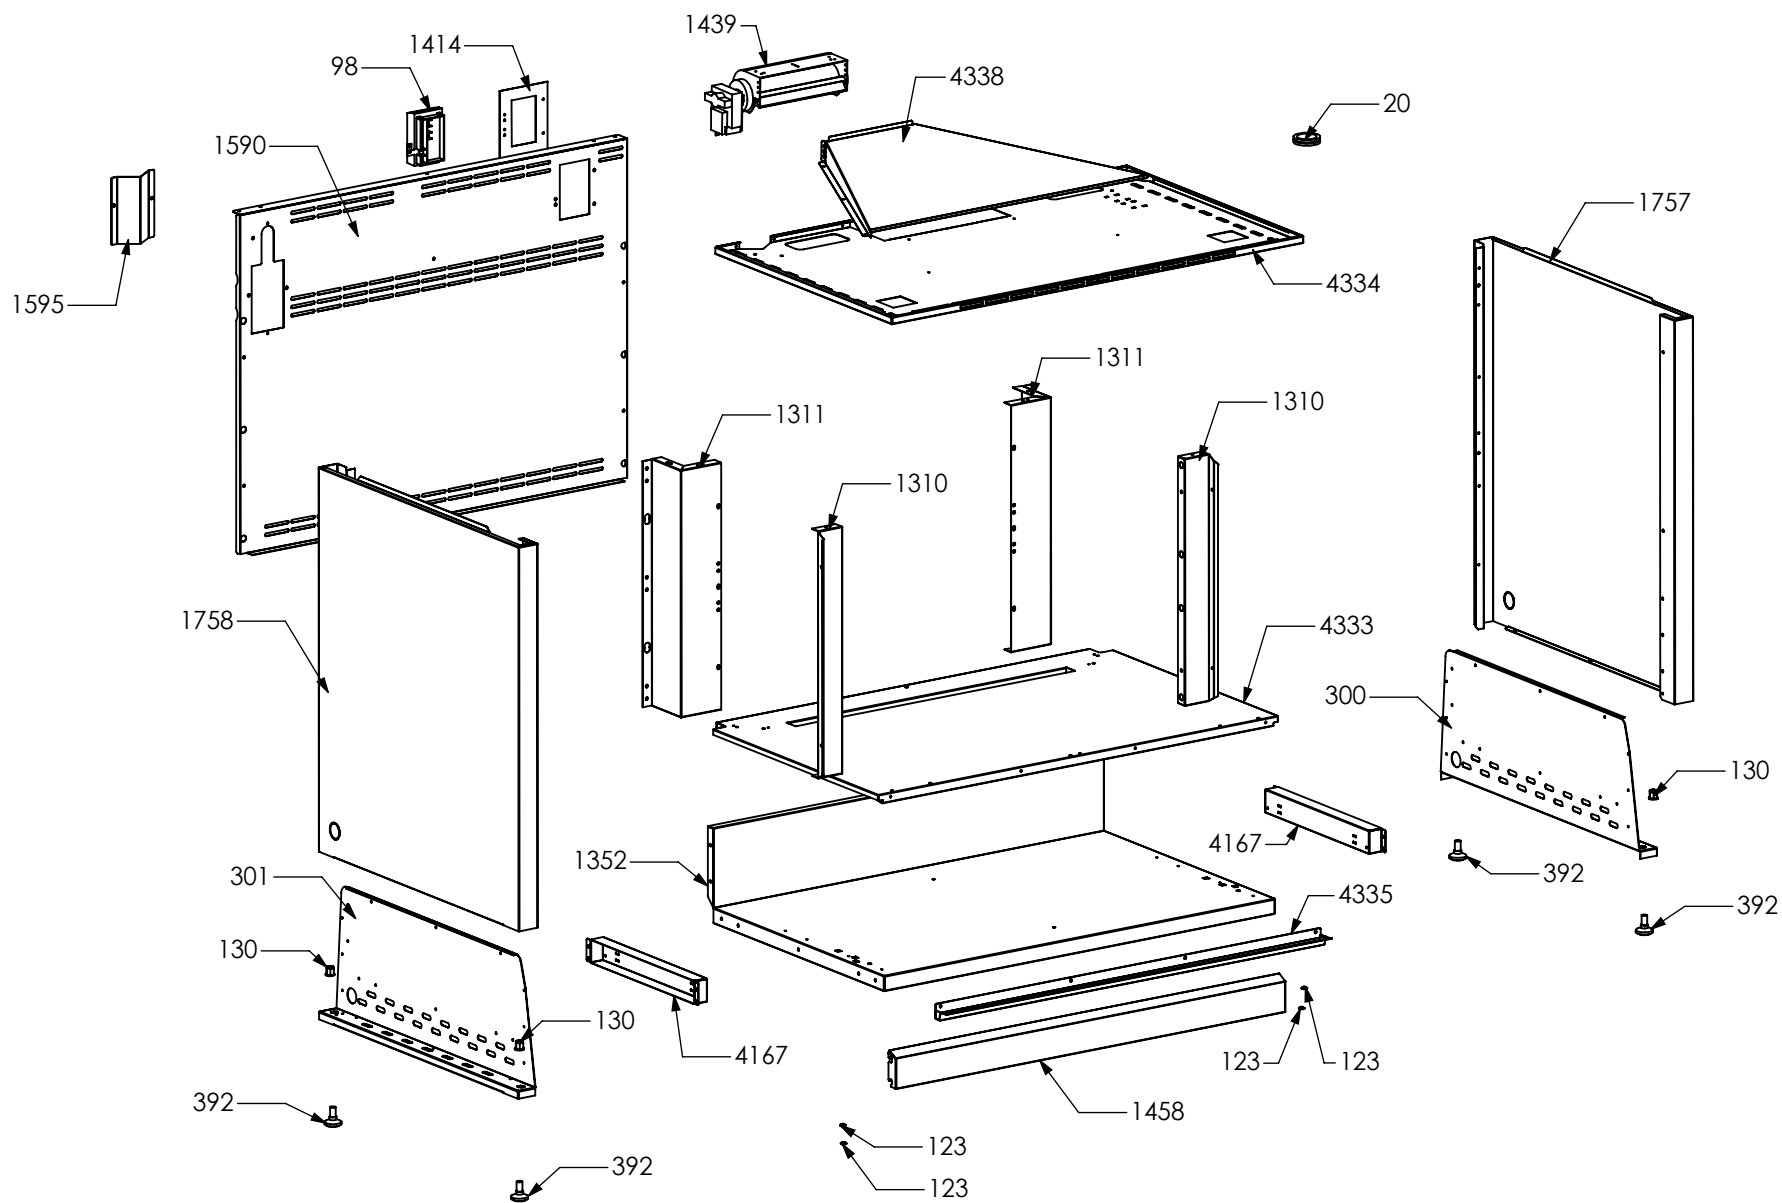

N° Object	Code	Description	Qty
94	481814	Commutator multif. for 90 built-in oven(no pizza)	1
371	ZS0802	Commutator support 2 positions	1
390	ZS0890	Spring for el. controls support	1
455	ZS1075	Oven thermostat	1
538	ZS1204	Led transparent	2
539	ZS1205	Fluorescent green warning light	1
708	ZS1916	Knob for timer steel-colour 988	6
740	ZS1747	Timer (blue led) 50 Hz	1
823	ZS1755	Fluorescent orange warning light	1
1588	ZS2889	Commutator oven functions 90 EGO	1
1895	ZS3652	Glass lcd 6 button no hole	1
2446	ZS4295	Knob 58 oven 60/90 functions MTG	1
3558	ZS5849	Bezel for main oven functions knob 58, bright chromed	1
3559	ZS5850	Bezel for oven temperature knob 58, bright chrome	1
5360	ZS8601	Knob 58 for oven temperature MTG	1
5521	ZS6139	Electrical display support	1