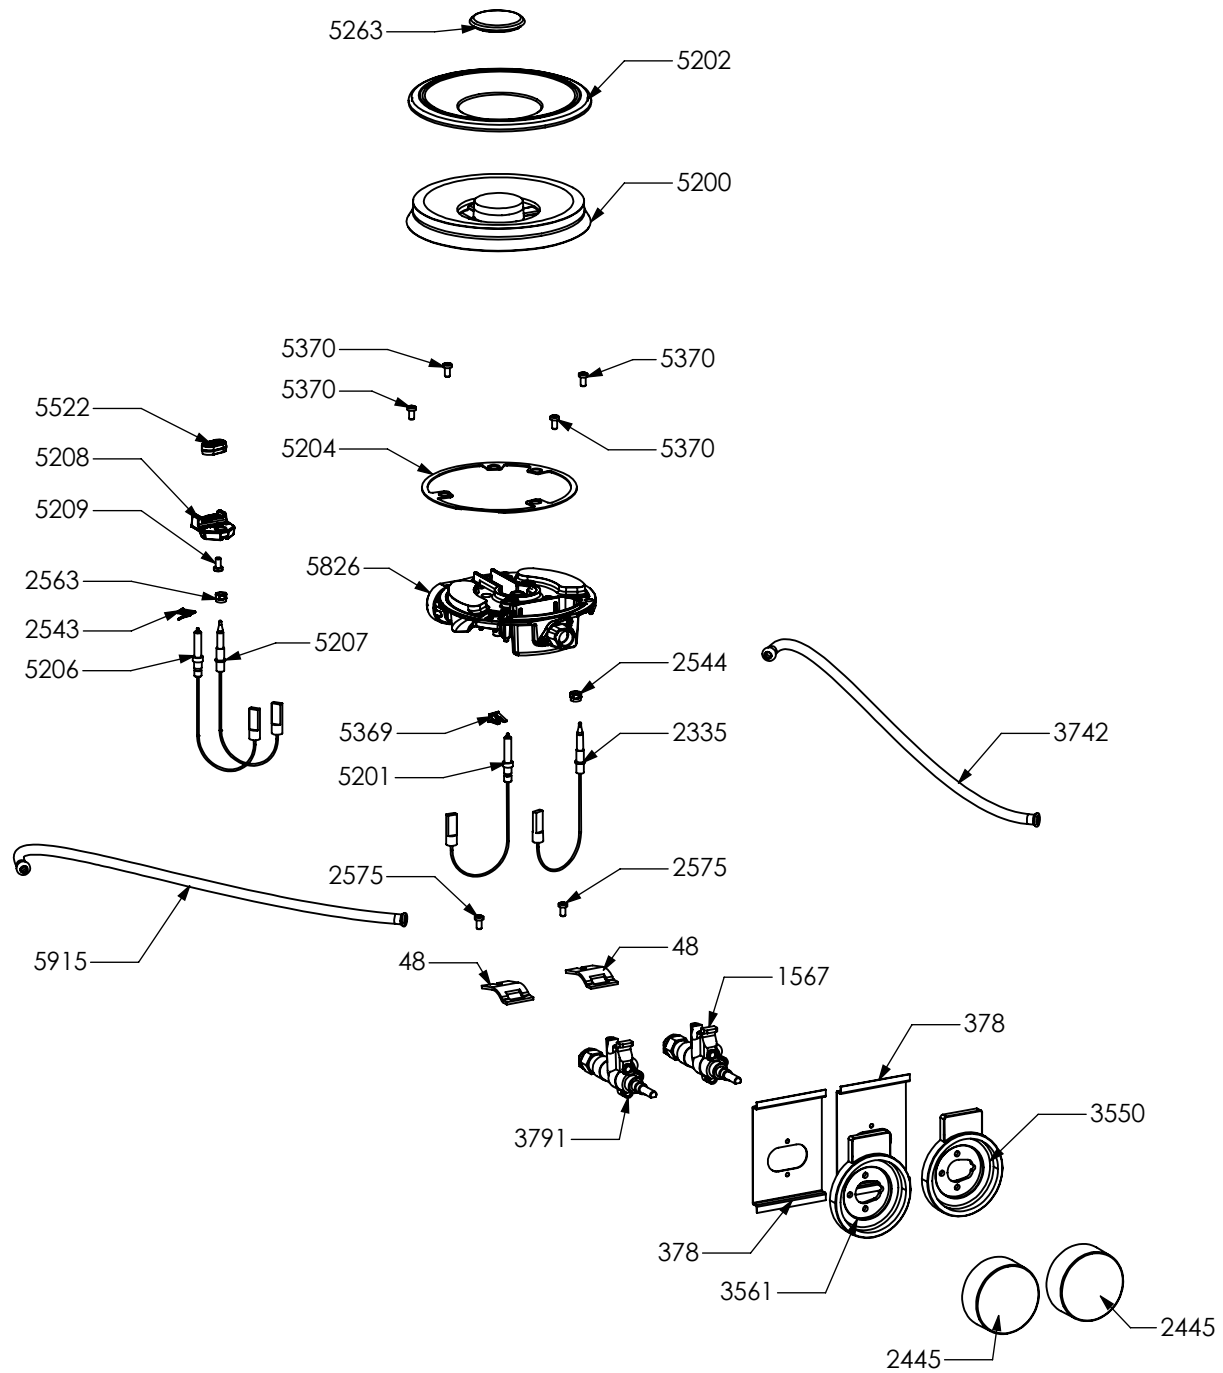

N° Object	Code	Description	Qty	N° Object	Code	Description	Qty
19	400689	Gasket gas inlet	1	2563	ZS0907	Fixing nut for thermocouple	3
36	414157	Rapid burner body G25 1,21	1	2575	505241	Screw M4	4
37	414158	Auxiliary burner body G25 0,72	1	3262	ZS5270	Burner spark plug Cast	3
38	414159	Semi rapid burner body G25 0,94 (fish-kettle G20)	1	3264	ZS5272	Thermocouple Cast L=770	3
48	421323	Gas taps fixing bridle M60	4	3552	ZS5843	Bezel for front left burner knob 58, bright chromed	1
99	481918	Ignition system 6 flames	1	3553	ZS5844	Bezel for rear left burner knob 58, bright chromed	1
265	ZS0504	Ramp fixing support	2	3556	ZS5847	Bezel for front right burner knob 58, bright chromed	1
293	ZS0578	Ignition switches for six burners' cooker	1	3557	ZS5848	Bezel for rear right burner knob 58, bright chromed	1
378	ZS0819	Under knob collars fixing support	2	4711	ZS6772	Clamp support for main ramp	5
1177	ZS2217	Gasket for auxiliary burner	1	5201	ZS8191	Wok burner spark plug sbf DCC M+G INT	1
1178	ZS2218	Gasket for semi-rapid burner	1	5204	ZS8194	Gasket for wok burner	1
1179	ZS2219	Gasket for rapid burner	1	5263	ZS8313	Plate central Wok burner	1
1567	ZS2923	Valved tap for auxiliary burner (bypass 0,27)	1	5364	ZS8626	Auxiliary burner flame spreader HE2 BRASS	1
1568	ZS2924	Valved tap for rapid/fish-kettle burner	1	5365	ZS8628	Semi-rapid burner flame spreader HE2 BRASS	1
1569	ZS2925	Valved tap for semi-rapid burner	1	5366	ZS8630	Rapid burner flame spreader HE2 BRASS	1
1570	ZS2926	Valved tap for triple-ring burner	1	5368	ZS8633	Plate Wok burner external	1
1589	ZS2932	Ramp 6 burners cooker 090/100 double oven 06	1	5369	ZS8634	Spring fixing spark plug for Wok	1
1592	ZS2935	Rear ramp fixing support cooker 90/120	1	5370	ZS8635	Screw M4 wok burner	4
1632	ZS3021	Adapter female-male 1/2 BSP 04	1	5372	ZS8638	Wok burner flame spreader BRASS	1
1637	ZS3058	Pipe ramp for front left triple ring burner cooker 90 05	1	5401	ZS8684	Plate rapid burner HE2	1
1638	ZS3059	Pipe ramp for rear left semi-rapid burner cooker 90 05	1	5402	ZS8685	Plate semi-rapid burner HE2	1
1639	ZS3060	Pipe ramp for front right auxiliary burner cooker 90 05	1	5403	ZS8686	Plate auxiliary burner HE2	1
1640	ZS3061	Pipe ramp for rear right rapid burner cooker 90 05	1	5823	ZS8645	Pins for Wok	1
2335	ZS4181	Thermocouple SBF L=750 TC	1	5829	ZS8823	Wok burner body G25/25 1.35	1
2445	ZS4294	Knob 58 for gas burners MTG	4				
2543	601229	Spring fixing spark plug for triple ring P-4	3				
2544	ZS4186	Fixing nut for thermocouple burner 4.5	1				
2562	506037	Screw M3x8 TC s.steel	6				