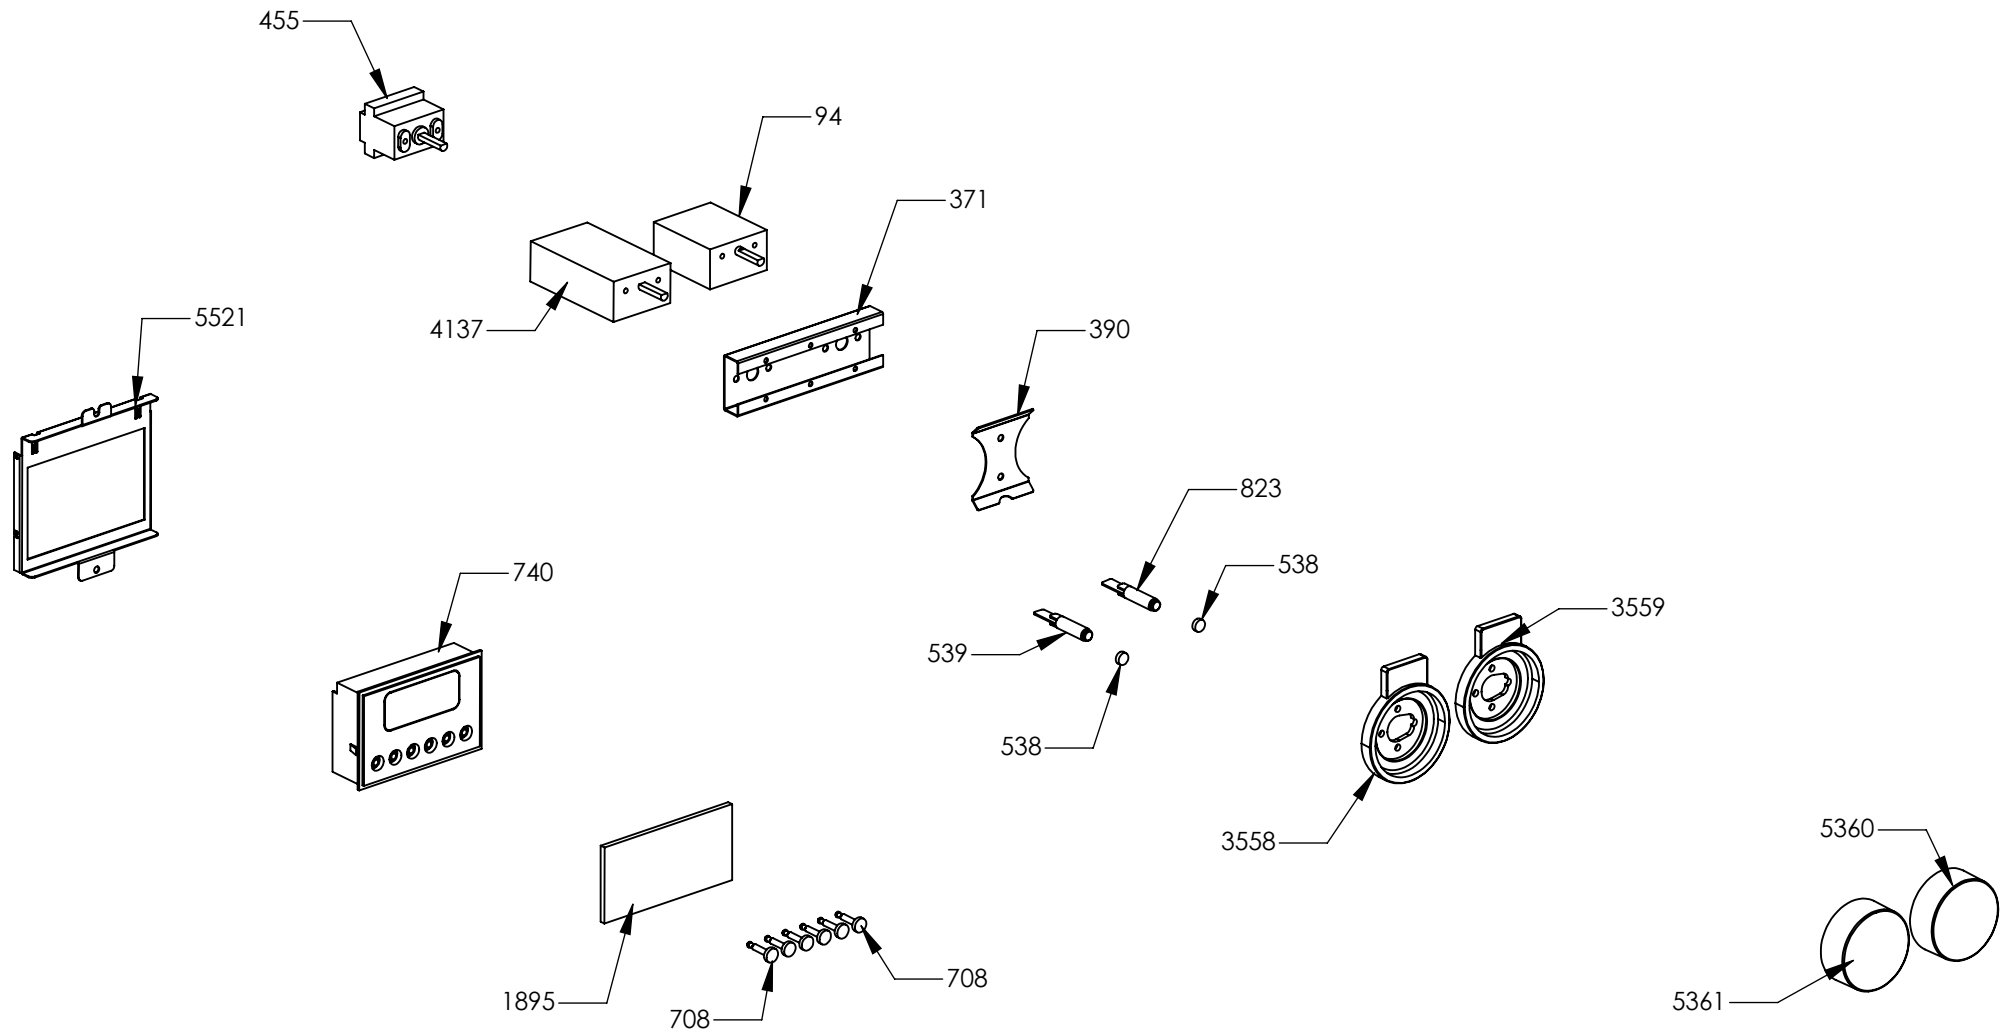

N° Object	Code	Description	Qty
94	481814	Commutator multif. for 90 built-in oven(no pizza)	1
371	ZS0802	Commutator support 2 positions	1
390	ZS0890	Spring for el. controls support	1
455	ZS1075	Oven thermostat	1
538	ZS1204	Led transparent	2
539	ZS1205	Fluorescent green warning light	1
708	ZS1916	Knob for timer steel-colour 988	6
740	ZS1747	Timer (blue led) 50 Hz	1
823	ZS1755	Fluorescent orange warning light	1
1895	ZS3652	Glass lcd 6 button no hole	1
3558	ZS5849	Bezel for main oven functions knob 58, bright chromed	1
3559	ZS5850	Bezel for oven temperature knob 58, bright chrome	1
4137	ZS6655	Steam oven functions switch	1
5360	ZS8601	Knob 58 for oven temperature MTG	1
5361	ZS8602	Knob 58 oven 60/90 functions MTG	1
5521	ZS6139	Electrical display support	1