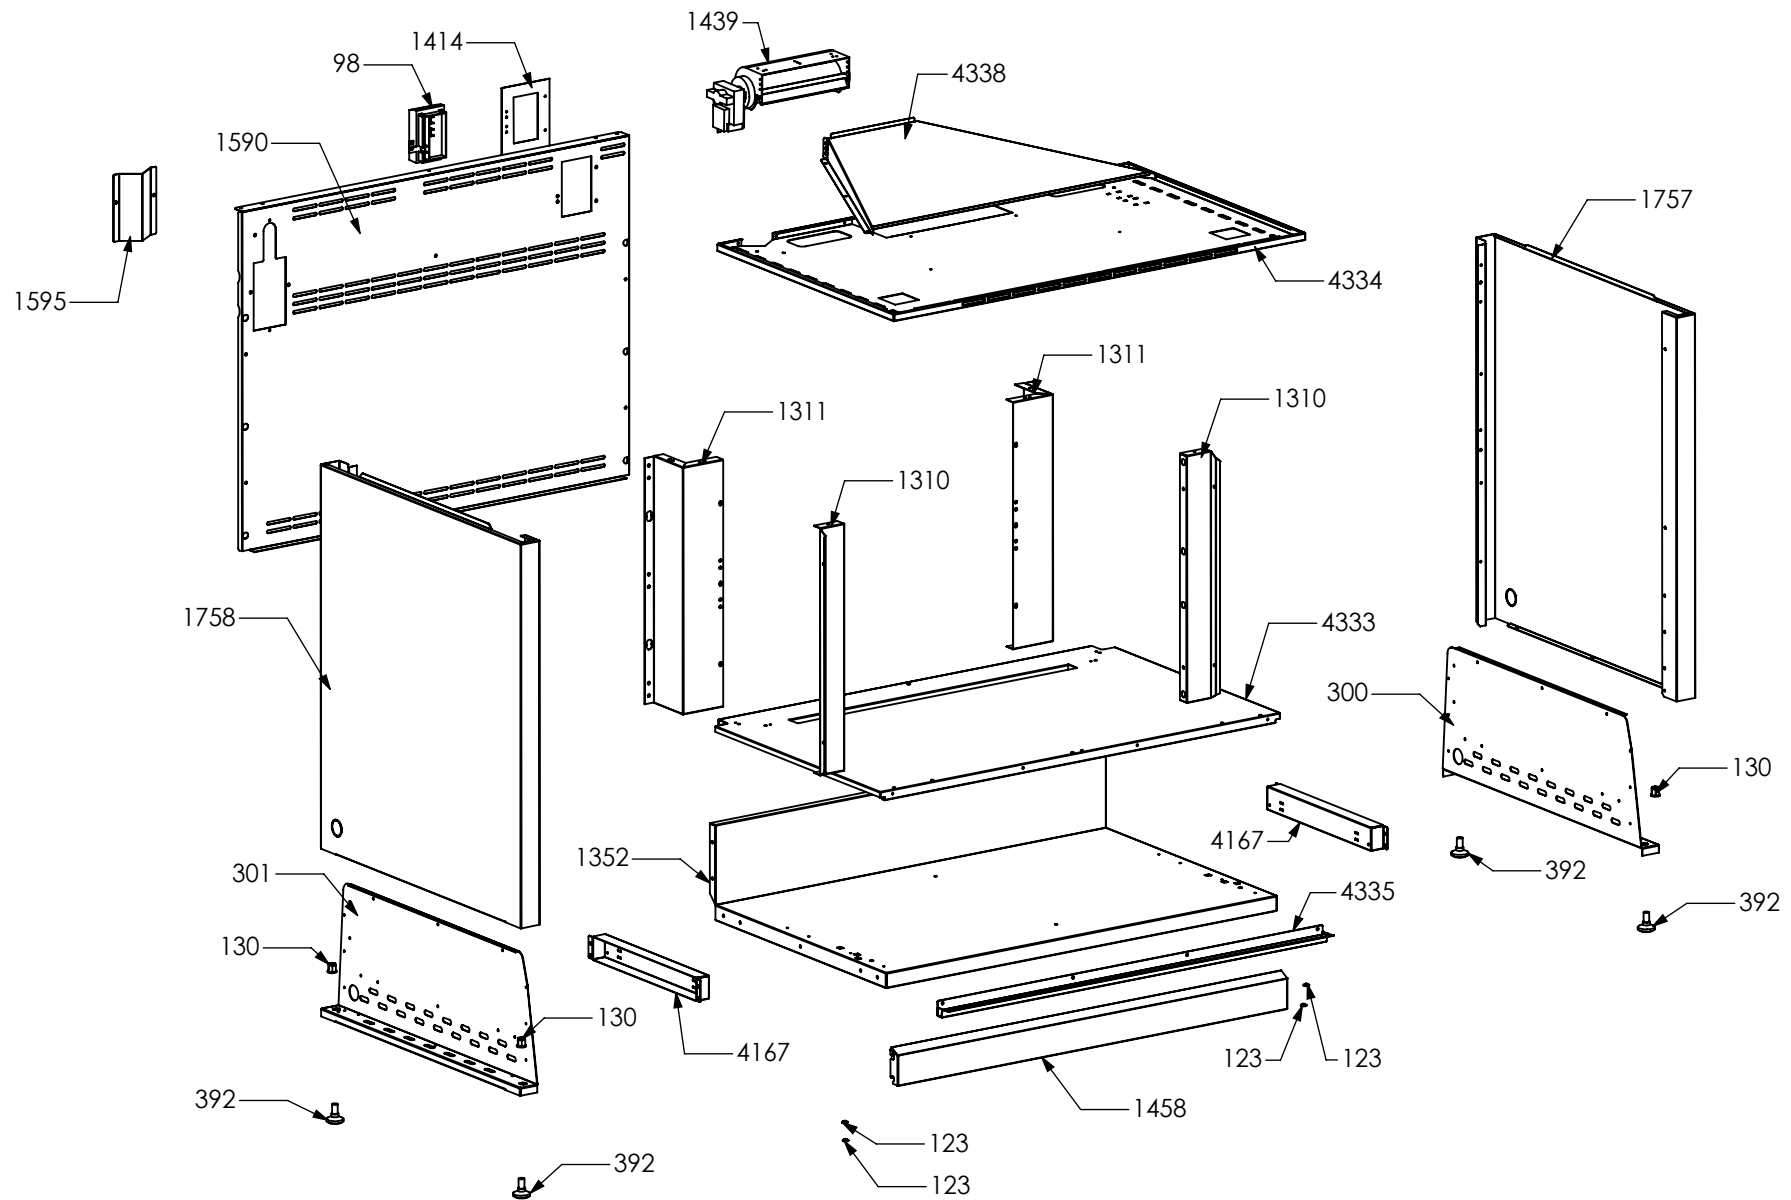

N° Object	Code	Description	Qty
94	481814	Commutator multif. for 90 built-in oven(no pizza)	1
371	ZS0802	Commutator support 2 positions	1
390	ZS0890	Spring for el. controls support	1
455	ZS1075	Oven thermostat	1
538	ZS1204	Led transparent	2
539	ZS1205	Fluorescent green warning light	1
708	ZS1916	Knob for timer steel-colour 988	6
740	ZS1747	Timer (blue led) 50 Hz	1
823	ZS1755	Fluorescent orange warning light	1
1895	ZS3652	Glass lcd 6 button no hole	1
3558	ZS5849	Bezel for main oven functions knob 58, bright chromed	1
3559	ZS5850	Bezel for oven temperature knob 58, bright chrome	1
4137	ZS6655	Steam oven functions switch	1
5360	ZS8601	Knob 58 for oven temperature MTG	1
5361	ZS8602	Knob 58 oven 60/90 functions MTG	1
5521	ZS6139	Electrical display support	1