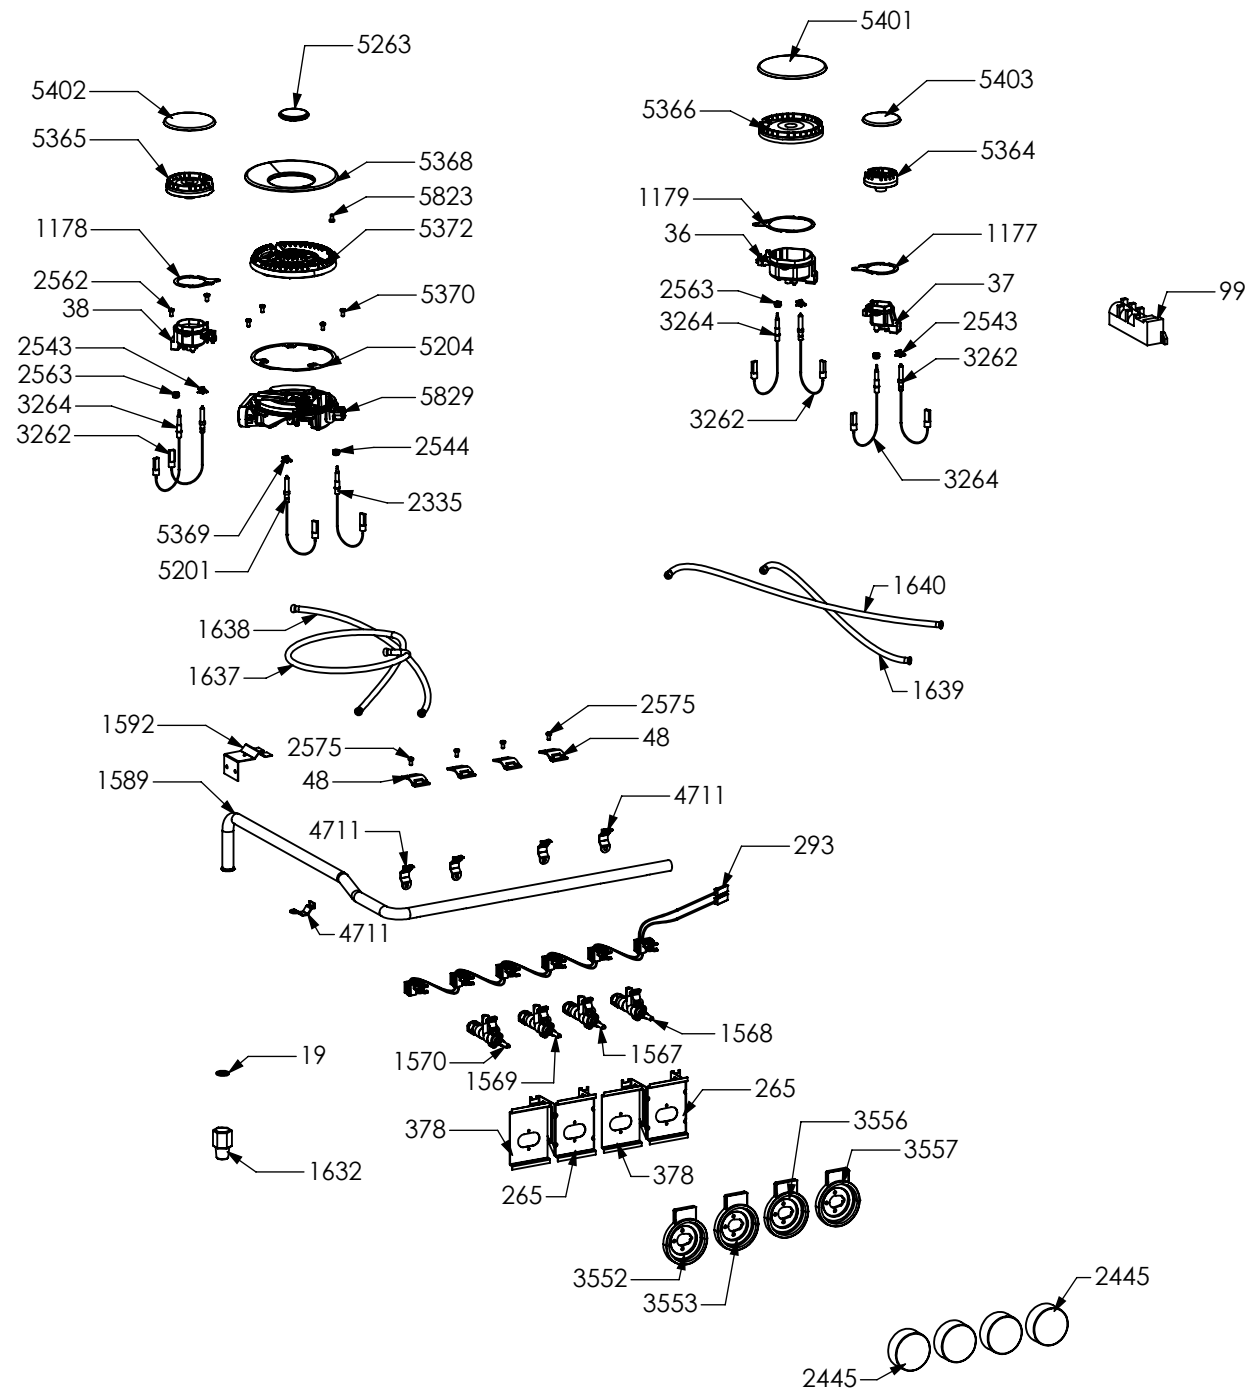

N° Object	Code	Description	Qty	N° Object	Code	Description	Qty
19	400689	Gasket gas inlet	1	2563	ZS0907	Fixing nut for thermocouple	3
36	414157	Rapid burner body G25 1,21	1	2575	505241	Screw M4	4
37	414158	Auxiliary burner body G25 0,72	1	3262	ZS5270	Burner spark plug Cast	3
38	414159	Semi rapid burner body G25 0,94 (fish-kettle G20)	1	3264	ZS5272	Thermocouple Cast L=770	3
48	421323	Gas taps fixing bridle M60	4	3552	ZS5843	Bezel for front left burner knob 58, bright chromed	1
99	481918	Ignition system 6 flames	1	3553	ZS5844	Bezel for rear left burner knob 58, bright chromed	1
265	ZS0504	Ramp fixing support	2	3556	ZS5847	Bezel for front right burner knob 58, bright chromed	1
293	ZS0578	Ignition switches for six burners' cooker	1	3557	ZS5848	Bezel for rear right burner knob 58, bright chromed	1
378	ZS0819	Under knob collars fixing support	2	4711	ZS6772	Clamp support for main ramp	5
1177	ZS2217	Gasket for auxiliary burner	1	5201	ZS8191	Wok burner spark plug sbf DCC M+G INT	1
1178	ZS2218	Gasket for semi-rapid burner	1	5204	ZS8194	Gasket for wok burner	1
1179	ZS2219	Gasket for rapid burner	1	5263	ZS8313	Plate central Wok burner	1
1567	ZS2923	Valved tap for auxiliary burner (bypass 0,27)	1	5364	ZS8626	Auxiliary burner flame spreader HE2 BRASS	1
1568	ZS2924	Valved tap for rapid/fish-kettle burner	1	5365	ZS8628	Semi-rapid burner flame spreader HE2 BRASS	1
1569	ZS2925	Valved tap for semi-rapid burner	1	5366	ZS8630	Rapid burner flame spreader HE2 BRASS	1
1570	ZS2926	Valved tap for triple-ring burner	1	5368	ZS8633	Plate Wok burner external	1
1589	ZS2932	Ramp 6 burners cooker 090/100 double oven 06	1	5369	ZS8634	Spring fixing spark plug for Wok	1
1592	ZS2935	Rear ramp fixing support cooker 90/120	1	5370	ZS8635	Screw M4 wok burner	4
1632	ZS3021	Adapter female-male 1/2 BSP 04	1	5372	ZS8638	Wok burner flame spreader BRASS	1
1637	ZS3058	Pipe ramp for front left triple ring burner cooker 90 05	1	5401	ZS8684	Plate rapid burner HE2	1
1638	ZS3059	Pipe ramp for rear left semi-rapid burner cooker 90 05	1	5402	ZS8685	Plate semi-rapid burner HE2	1
1639	ZS3060	Pipe ramp for front right auxiliary burner cooker 90 05	1	5403	ZS8686	Plate auxiliary burner HE2	1
1640	ZS3061	Pipe ramp for rear right rapid burner cooker 90 05	1	5823	ZS8645	Pins for Wok	1
2335	ZS4181	Thermocouple SBF L=750 TC	1	5829	ZS8823	Wok burner body G25/25 1.35	1
2445	ZS4294	Knob 58 for gas burners MTG	4				
2543	601229	Spring fixing spark plug for triple ring P-4	3				
2544	ZS4186	Fixing nut for thermocouple burner 4.5	1				
2562	506037	Screw M3x8 TC s.steel	6				