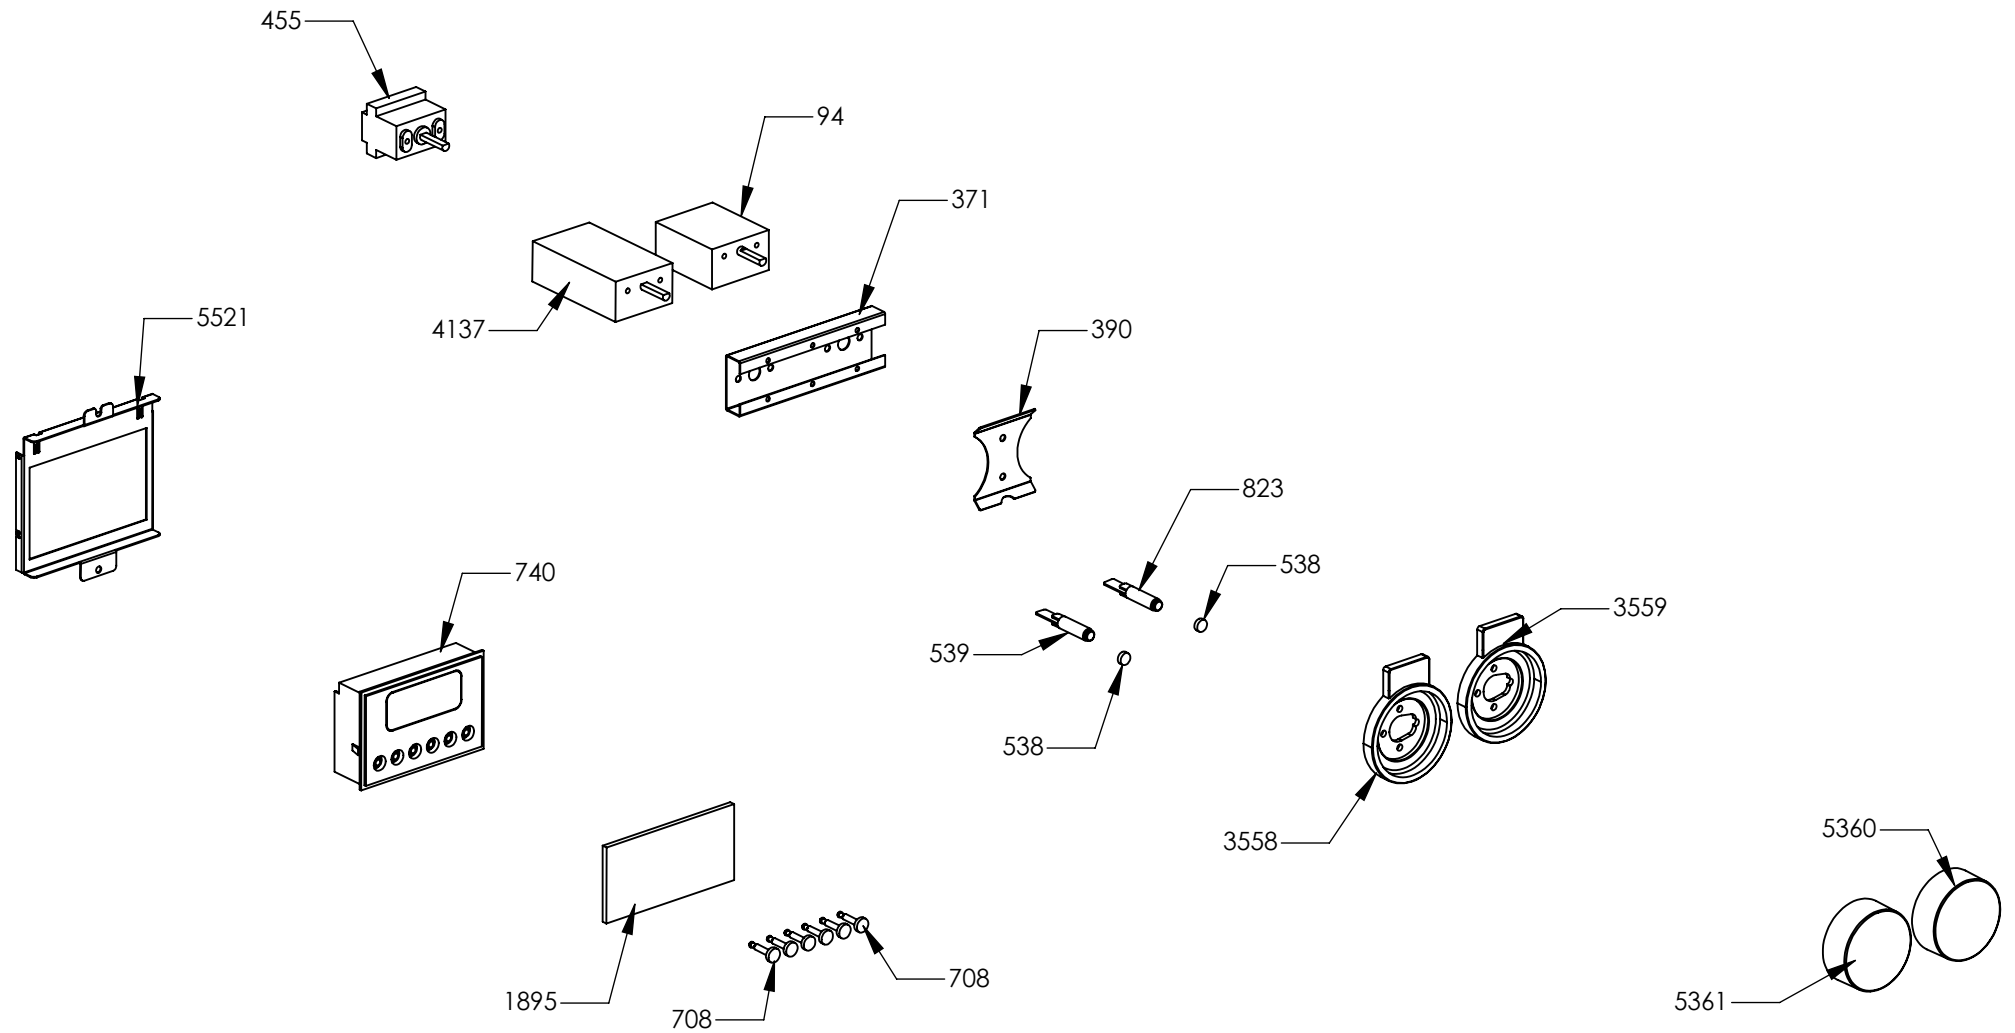

N° Object	Code	Description	Qty
1014	ZS2026	Thermostat TY60 N.O. fixing B	2
1606	ZS2995	Fixing spring for front profile	14
4211	ZS5378	Induction 5 element EGO	1
4266	ZS6787	Encoders control board	1
4302	GR6896	Assembly cooktop cooker 90 induction	1
297	ZS0585	Upper right side support	1
298	ZS0586	Upper left side support	1
1441	ZS2665	Support for fan timelag device	1
1665	ZS3008	Complete upper right side squared 04	1
1666	ZS3010	Complete upper left side squared 04	1
1612	ZS3020	Support for connection top-base	2
5503	ZS6140	Display support	1
4320	ZS6725	Glass for 90 induction hob or cooker	1
5783	ZS6817	Feet for electronic components EGO	3
5784	ZS6904	Cover for induction terminal board	1
5785	ZS6905	Bridge for induction terminal board	1
6036	ZS8446	Clamp support for induction 90/100 Sintesi front	1
6037	ZS8447	Clamp support for induction 90/100 Sintesi rear	1
6038	ZS8877	Support for electronic control induction element	1
6215	ZP0425	Support for fan timelag device	1

N° Object	Code	Description	Qty
129	601154	Timer	1
371	ZS0802	Commutator support 2 positions	3
390	ZS0890	Spring for el. controls support	3
2456	ZS4384	Knob 58 timer MTG	1
3552	ZS5843	Bezel for front left burner knob 58, bright chromed	1
3553	ZS5844	Bezel for rear left burner knob 58, bright chromed	1
3556	ZS5847	Bezel for front right burner knob 58, bright chromed	1
3557	ZS5848	Bezel for rear right burner knob 58, bright chromed	1
3713	ZS5983	Knob 58 induction element MTG	5
3717	ZS6026	Switch for induction encoder	5
4210	ZS5377	Energy regulator for induction 230 V EGO EU	5
5434	ZS8800	Bezel for front central burner knob 58, bright chromed	1
5435	ZS8801	Bezel for timer knob 58, bright chromed	1