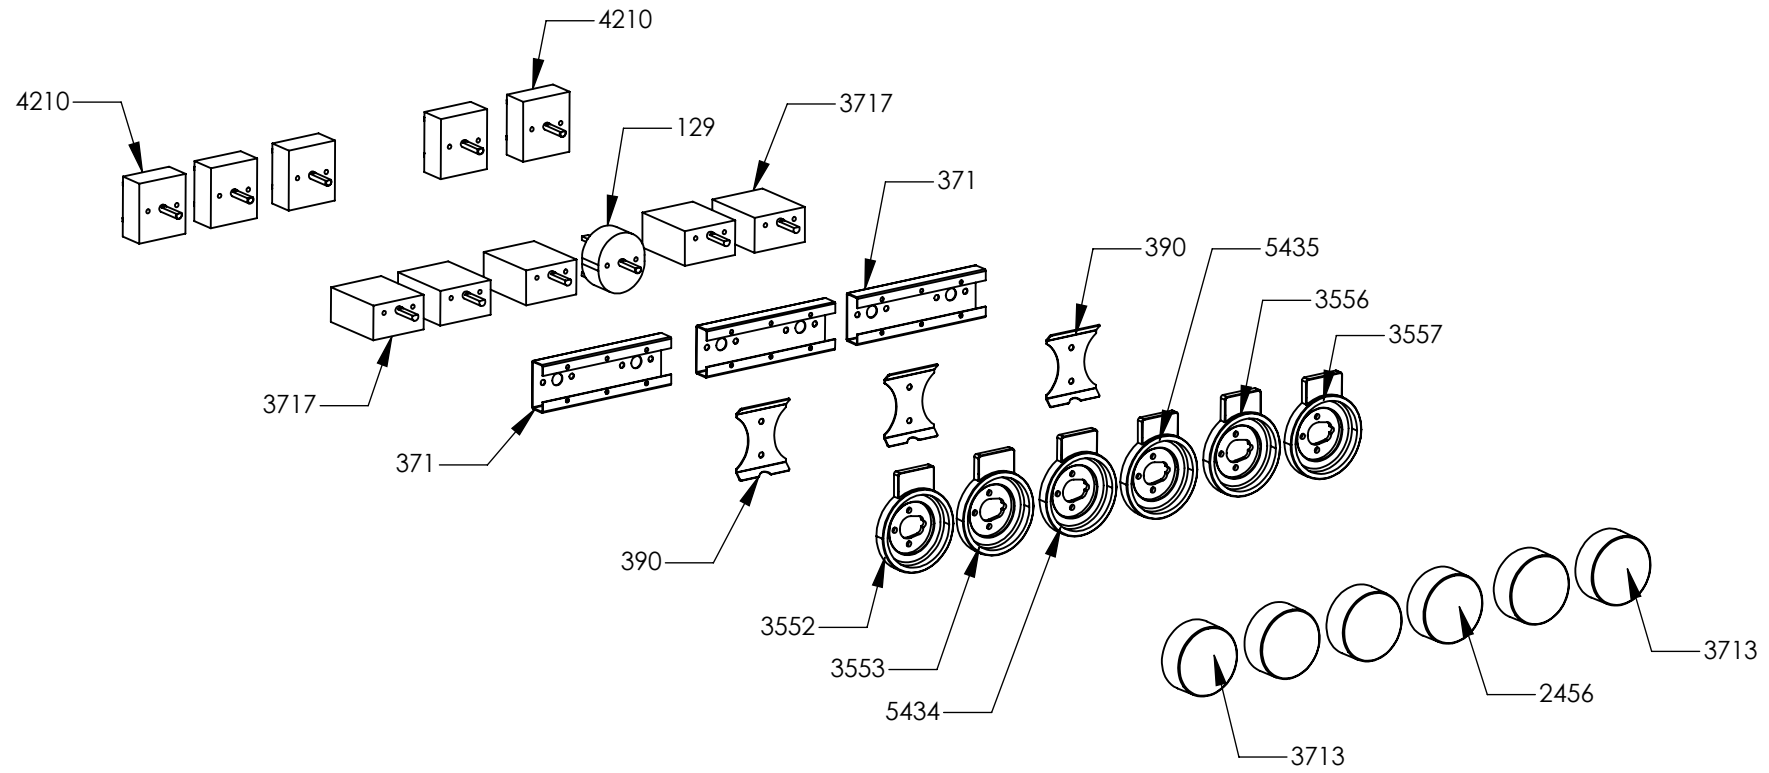

N° Object	Code	Description	Qty
1014	ZS2026	Thermostat TY60 N.O. fixing B	2
1606	ZS2995	Fixing spring for front profile	14
4211	ZS5378	Induction 5 element EGO	1
4266	ZS6787	Encoders control board	1
4302	GR6896	Assembly cooktop cooker 90 induction	1
297	ZS0585	Upper right side support	1
298	ZS0586	Upper left side support	1
1441	ZS2665	Support for fan timelag device	1
1665	ZS3008	Complete upper right side squared 04	1
1666	ZS3010	Complete upper left side squared 04	1
1612	ZS3020	Support for connection top-base	2
5503	ZS6140	Display support	1
4320	ZS6725	Glass for 90 induction hob or cooker	1
5783	ZS6817	Feet for electronic components EGO	3
5784	ZS6904	Cover for induction terminal board	1
5785	ZS6905	Bridge for induction terminal board	1
6036	ZS8446	Clamp support for induction 90/100 Sintesi front	1
6037	ZS8447	Clamp support for induction 90/100 Sintesi rear	1
6038	ZS8877	Support for electronic control induction element	1
6215	ZP0425	Support for fan timelag device	1

N° Object	Code	Description	Qty
132	ZS5148	Adhesive tape 16,5 m x 19h (3M)	80
1210	ZS5149	Adhesive tape 33 mt x 17h mm x th 0,6 mm (3M 4930)	40
1329	ZS5150	Adhesive tape 33 mt x 25h mm x Th 1.55 mm (3M)	18000
1586	ZS2770	Additional wiring generic L=75 cm Fem Fem	2
2205	ZS3753	Tapping screw M5 s.steel	2
3737	ZS2675	Wiring oven 30 NF	1
5212	ZS8219	Aluminium adhesive badge "CombiSteam"	1
5337	ZS8524	Instruction booklet cooker Maestro Lancellotti Multilanguage	1
5431	ZS8787	Instruction booklet Combi Steam oven Lancellotti	1
6113	ZA0630	Wiring diagram for cooker S9S-6I	1