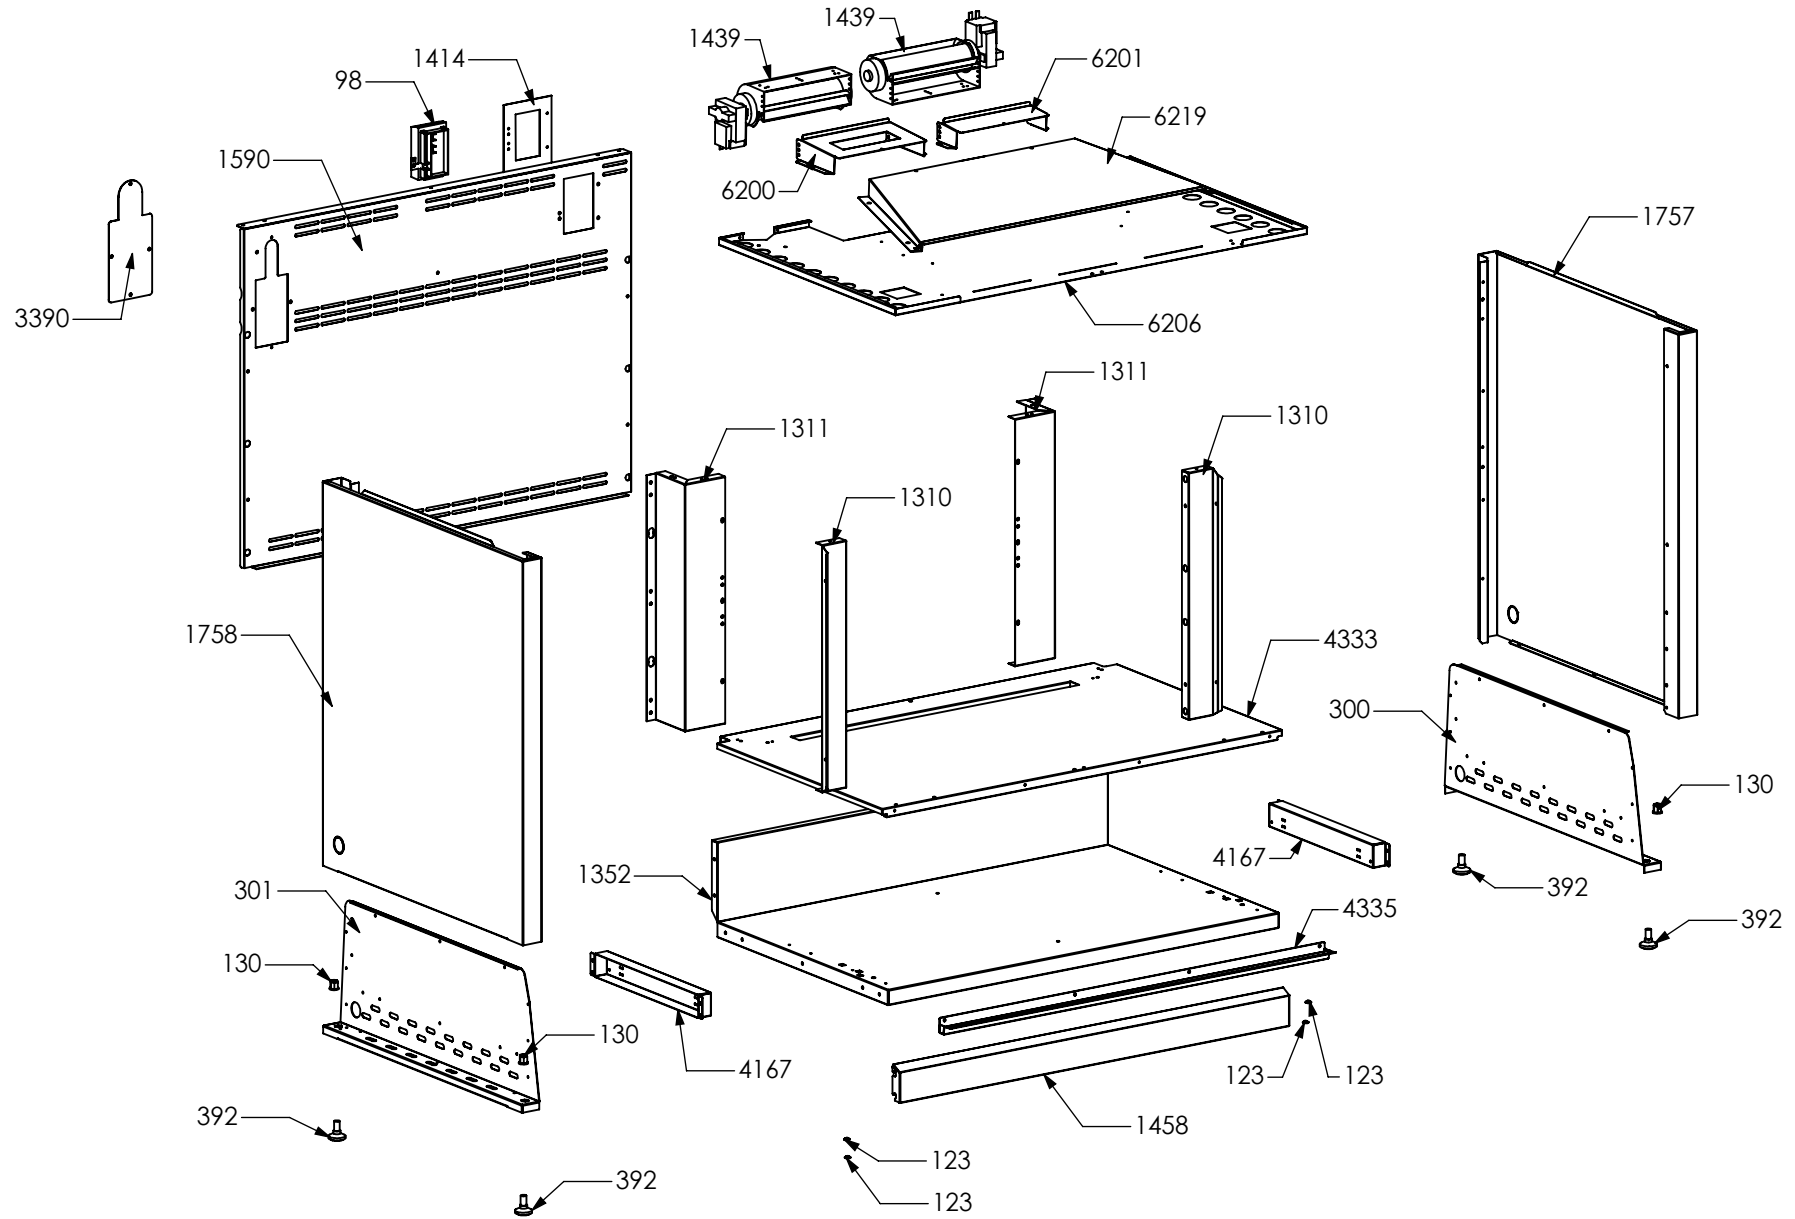

N° Object	Code	Description	Qty
94	481814	Commutator multif. for 90 built-in oven(no pizza)	1
371	ZS0802	Commutator support 2 positions	1
390	ZS0890	Spring for el. controls support	1
455	ZS1075	Oven thermostat	1
538	ZS1204	Led transparent	2
539	ZS1205	Fluorescent green warning light	1
708	ZS1916	Knob for timer steel-colour 988	6
740	ZS1747	Timer (blue led) 50 Hz	1
823	ZS1755	Fluorescent orange warning light	1
1895	ZS3652	Glass lcd 6 button no hole	1
3558	ZS5849	Bezel for main oven functions knob 58, bright chromed	1
3559	ZS5850	Bezel for oven temperature knob 58, bright chrome	1
4137	ZS6655	Steam oven functions switch	1
5360	ZS8601	Knob 58 for oven temperature MTG	1
5361	ZS8602	Knob 58 oven 60/90 functions MTG	1
5521	ZS6139	Electrical display support	1