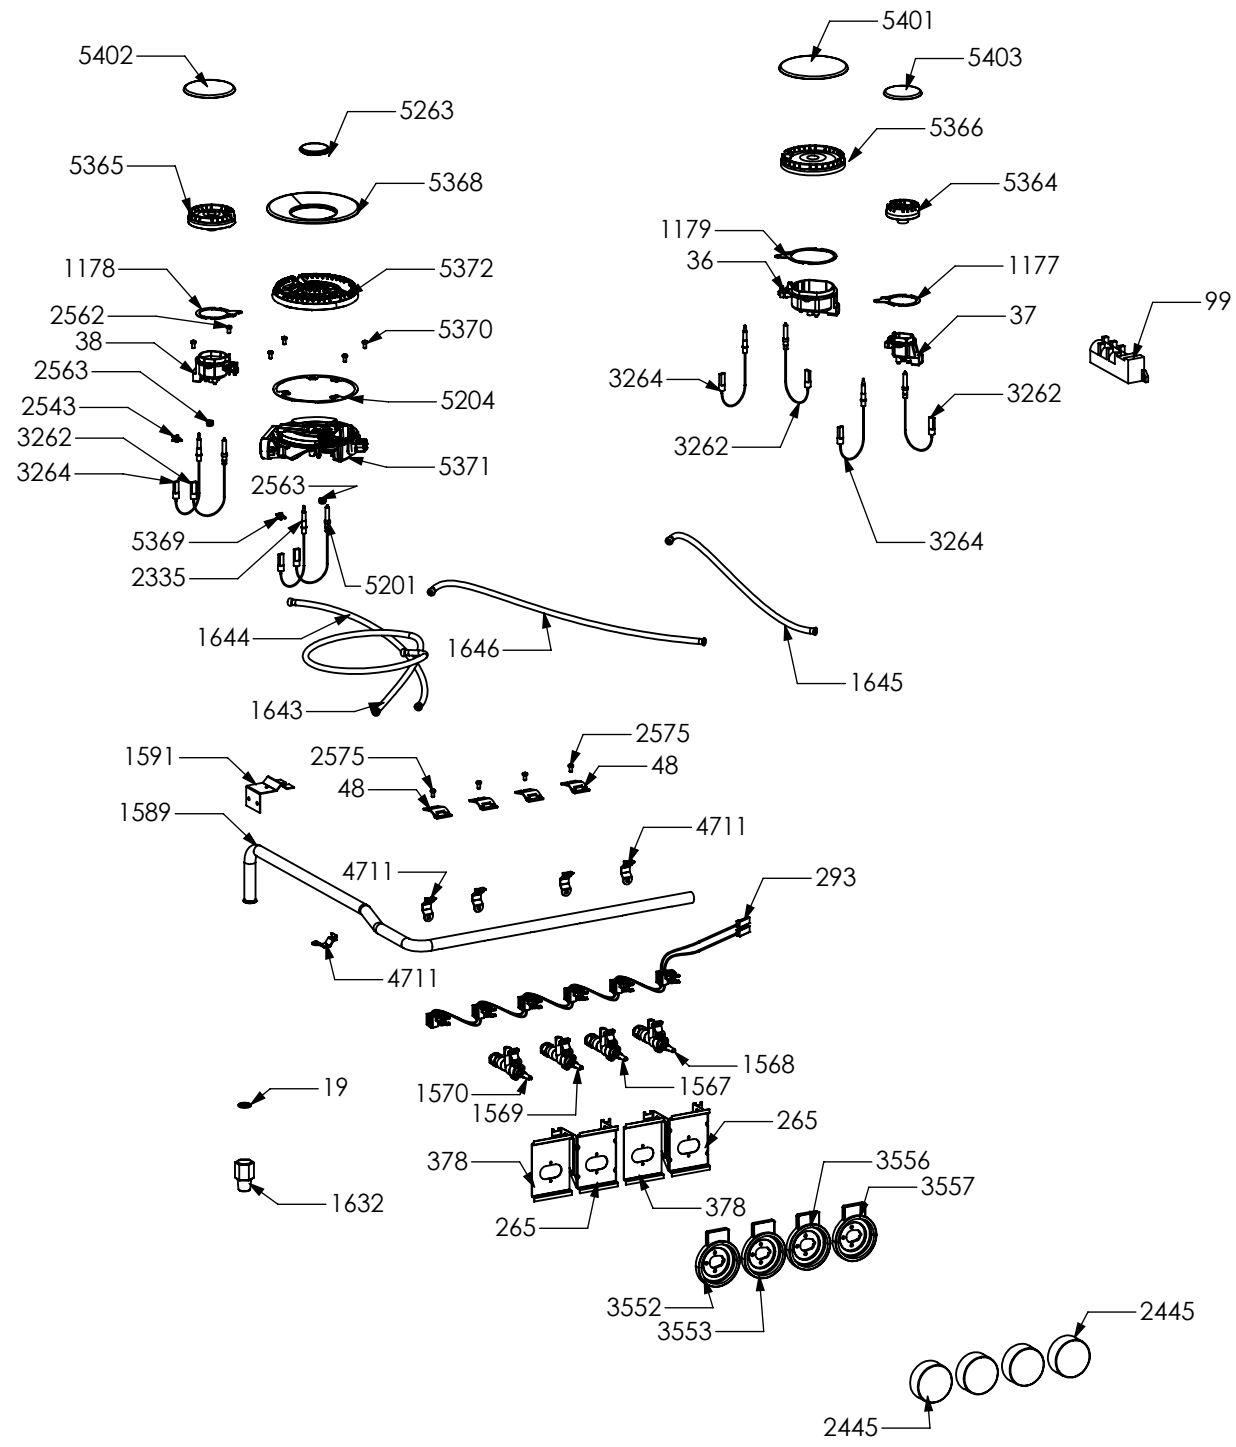

Cucina Sintesi M10SF-4M SS OT Lancellotti G25/25 230/50 NL

LMRC10SF-4MSS

N° Object	Code	Description	Qty	N° Object	Code	Description	Qty
19	400689	Gasket gas inlet	1	2575	505241	Screw M4	4
36	414157	Rapid burner body G25 1,21	1	3262	ZS5270	Burner spark plug Cast	3
37	414158	Auxiliary burner body G25 0,72	1	3264	ZS5272	Thermocouple Cast L=750	3
38	414159	Semi rapid burner body G25 0,94 (fish-kettle G20)	1	3552	ZS5843	Bezel for front left burner knob 58, bright chromed	1
48	421323	Gas taps fixing bridle M60	4	3553	ZS5844	Bezel for rear left burner knob 58, bright chromed	1
99	481918	Ignition system 6 flames	1	3556	ZS5847	Bezel for front right burner knob 58, bright chromed	1
265	ZS0504	Ramp fixing support	2	3557	ZS5848	Bezel for rear right burner knob 58, bright chromed	1
293	ZS0578	Micro catenary for 6 burners	1	4711	ZS6772	Clamp support for main ramp	5
378	ZS0819	Under knob collars fixing support	2	5201	ZS8191	Triple ring burner spark plug sbf 4.5	1
1177	ZS2217	Gasket for auxiliary burner	1	5204	ZS8194	Gasket for triple ring burner 4.5	1
1178	ZS2218	Gasket for semi-rapid burner	1	5263	ZS8313	Plate central triple-crown burner 4.5	1
1179	ZS2219	Gasket for rapid burner	1	5364	ZS8626	Auxiliary burner flame spreader	1
1567	ZS2923	Valved tap for auxiliary burner (bypass 0,27)	1	5365	ZS8628	Semi-rapid burner flame spreader	1
1568	ZS2924	Valved tap for rapid/fish-kettle burner	1	5366	ZS8630	Rapid burner flame spreader	1
1569	ZS2925	Valved tap for semi-rapid burner	1	5368	ZS8633	Plate triple-crown burner 4.5 Kw	1
1570	ZS2926	Valved tap for triple-ring burner	1	5369	ZS8634	Spring fixing spark plug for triple ring P-4	1
1589	ZS2932	Ramp 6 burners cooker 090/100 double oven 06	1	5370	ZS8635	Thermocouple SBF L=600 t.c.4.5	4
1591	ZS2934	Rear ramp fixing support cooker 100 triple oven	1	5371	ZS8637	Triple ring burner body 4,5 Kw G20/20 0,72 0,95	1
1632	ZS3021	Adapter female-male 1/2 BSP 04	1	5372	ZS8638	Triple ring burner flame spreader 4.5	1
1643	ZS3064	Pipe ramp for front left triple ring burner cooker 100 05	1	5401	ZS8684	Plate rapid burner	1
1644	ZS3065	Pipe ramp for rear left semi-rapid burner cooker 100 05	1	5402	ZS8685	Plate rapid burner	1
1645	ZS3066	Pipe ramp for front right auxiliary burner cooker 100 05	1	5403	ZS8686	Plate rapid burner	1
1646	ZS3067	Pipe ramp for rear right rapid burner cooker 100 05	1				
2335	ZS4181	Thermocouple SBF L=600 t.c.4.5	1				
2445	ZS4294	Knob 58 for gas burners MTG	4				
2543	601229	Spring fixing spark plug for triple ring P-4	1				
2562	506037	Screw M3x8 TC s.steel	6				
2563	ZS0907	Fixing nut for themocouple	4				