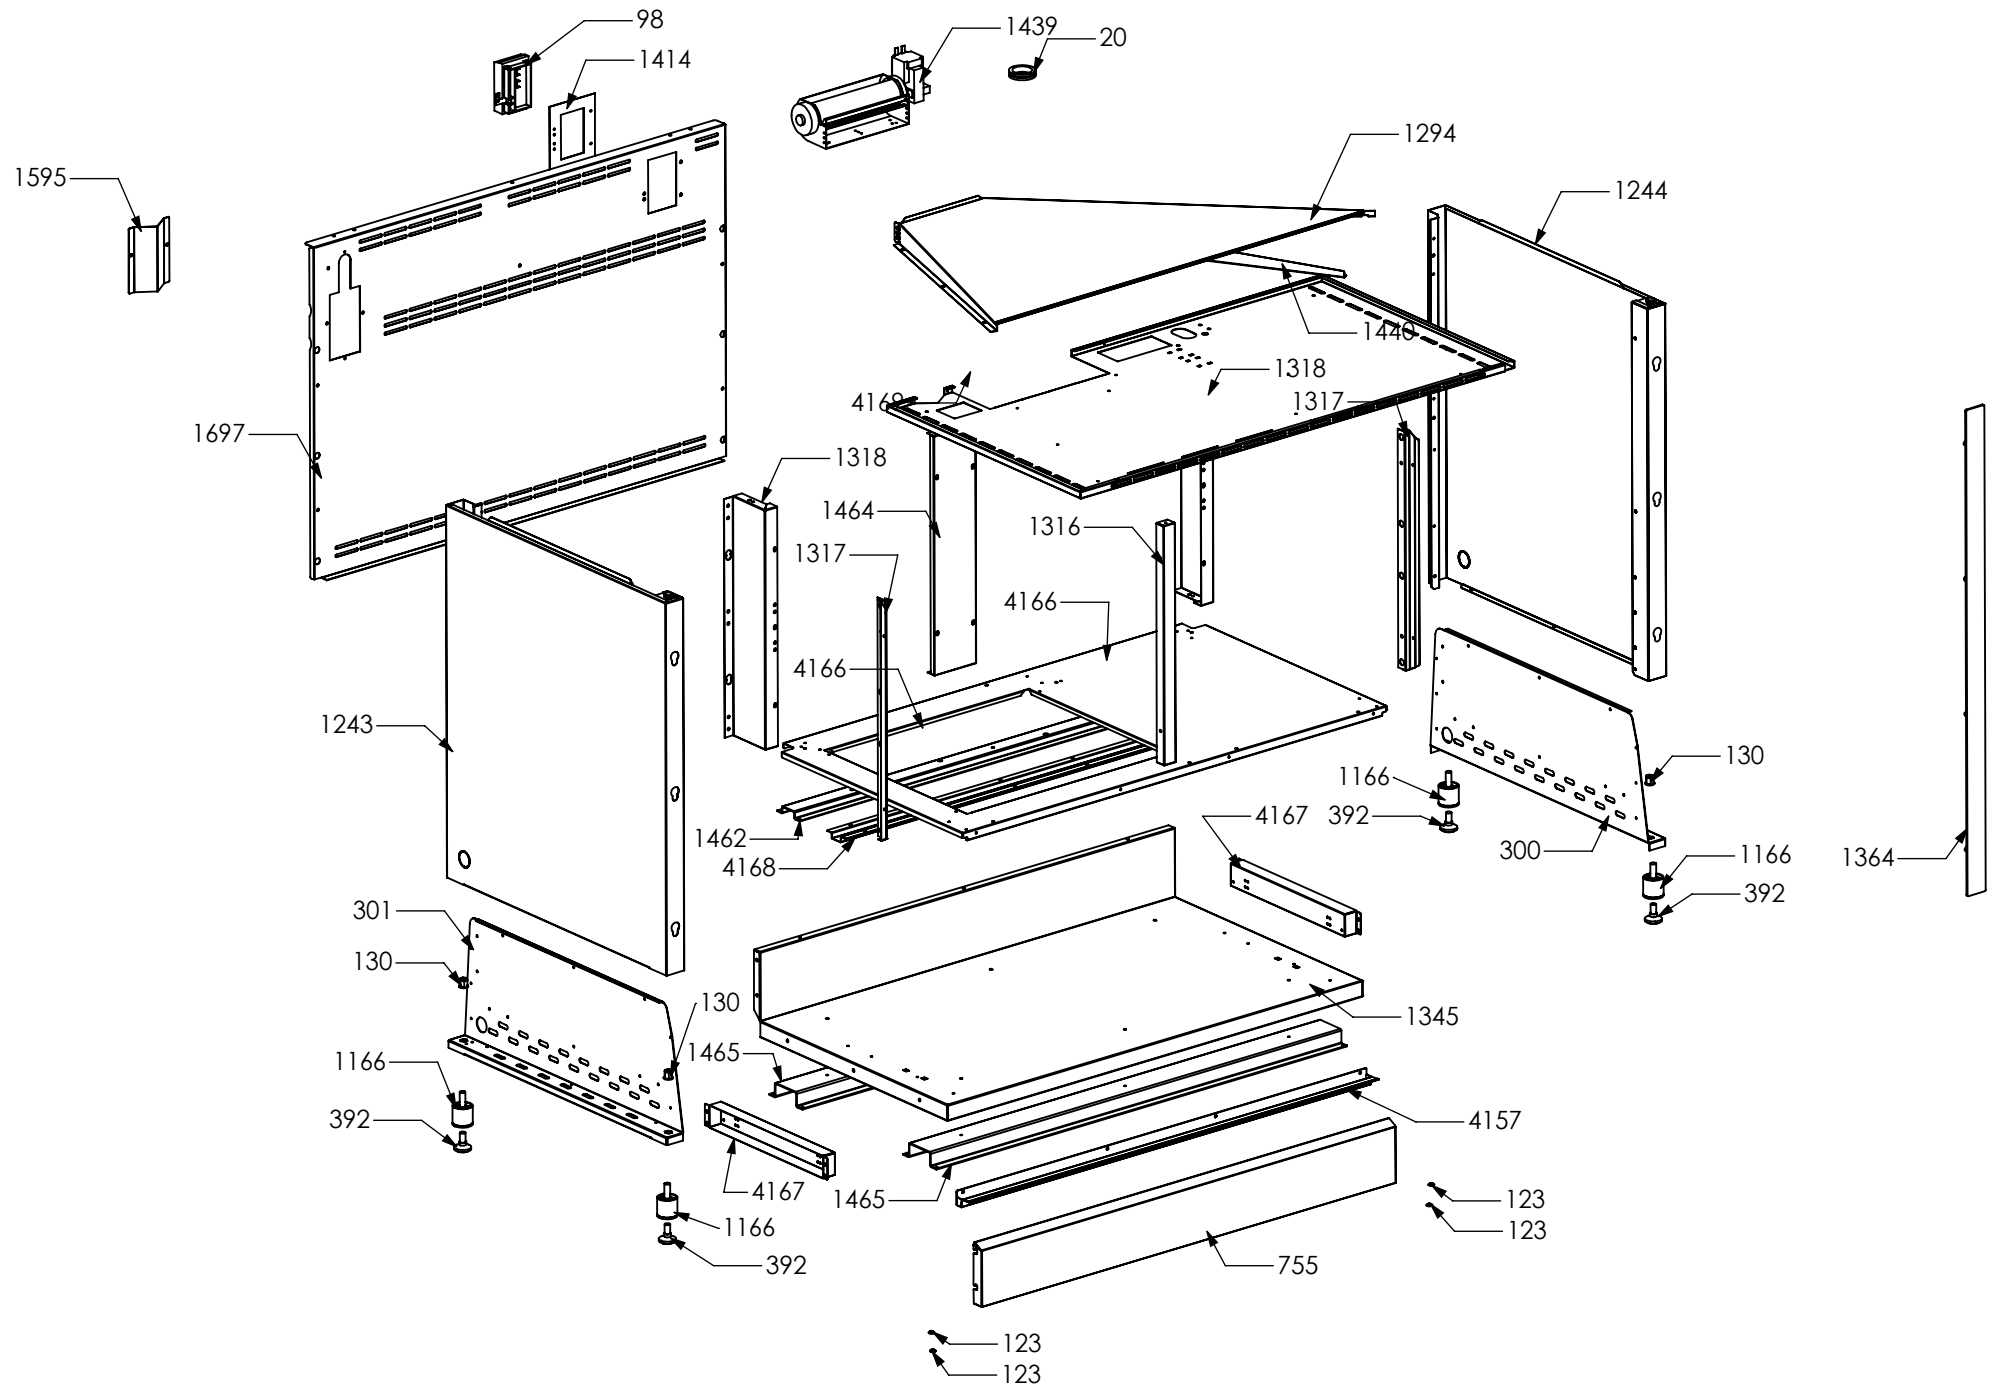

N° Object	Code	Description	Qty
94	481814	Commutator multif. for 90 built-in oven(no pizza)	1
107	482120	Thermostat cooker 192	1
390	ZS0890	Spring for el. controls support	2
455	ZS1075	Thermostat for built-in oven	1
501	ZS1136	Commutator support	1
538	ZS1204	Led transparent	3
539	ZS1205	Fluorescent green warning light	1
708	ZS1916	Knob for timer steel-colour 988	6
740	ZS1747	Timer (blue led) 50 Hz	1
823	ZS1755	Fluorescent orange warning light	2
1895	ZS3652	Glass lcd 6 button no hole	1
2447	ZS4296	Knob 58 for oven temperature MTG	1
3217	ZS4568	Commutator oven functions 30 EGO	1
3551	ZS5842	Bezel for 30 oven functions knob 58, bright chromed	1
3559	ZS5850	Bezel for oven temperature knob 58, bright chrome	1
3560	ZS5851	Bezel for oven functions knob 58, bright chromed	1
4137	ZS6655	Commutator steam oven functions	1
5359	ZS8600	Knob 58 oven 30 functions MTG	1
5361	ZS8602	Knob 58 oven 60/90 functions MTG	1