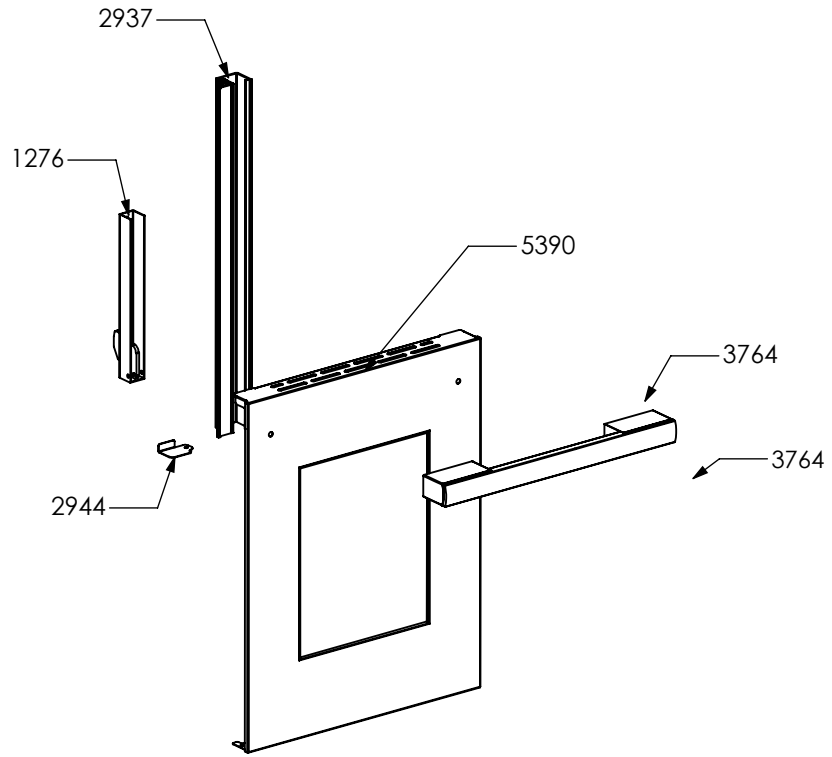

3764

N° Object	Code	Description	Qty
3196	GR5859	Assembly glued oven door 30	1
2937	GR4313	Assembly door 30/60/90 right bar profile 07	1
2938	GR4314	Assembly door 30/60/90 left bar profile 07	1
1224	ZS2311	Inner glass oven door 30	1
1256	ZS2390	In-between glass oven door 30 04	1
1276	ZS2413	Door hinge for oven 30	2
2943	ZS4746	Right support for inner glass	1
2944	ZS4747	Left support for inner glass	1
3764	ZS6089	Door oven handle for oven 30 BOSCH	1
5390	ZS8672	Glued external oven door 30 KL	1