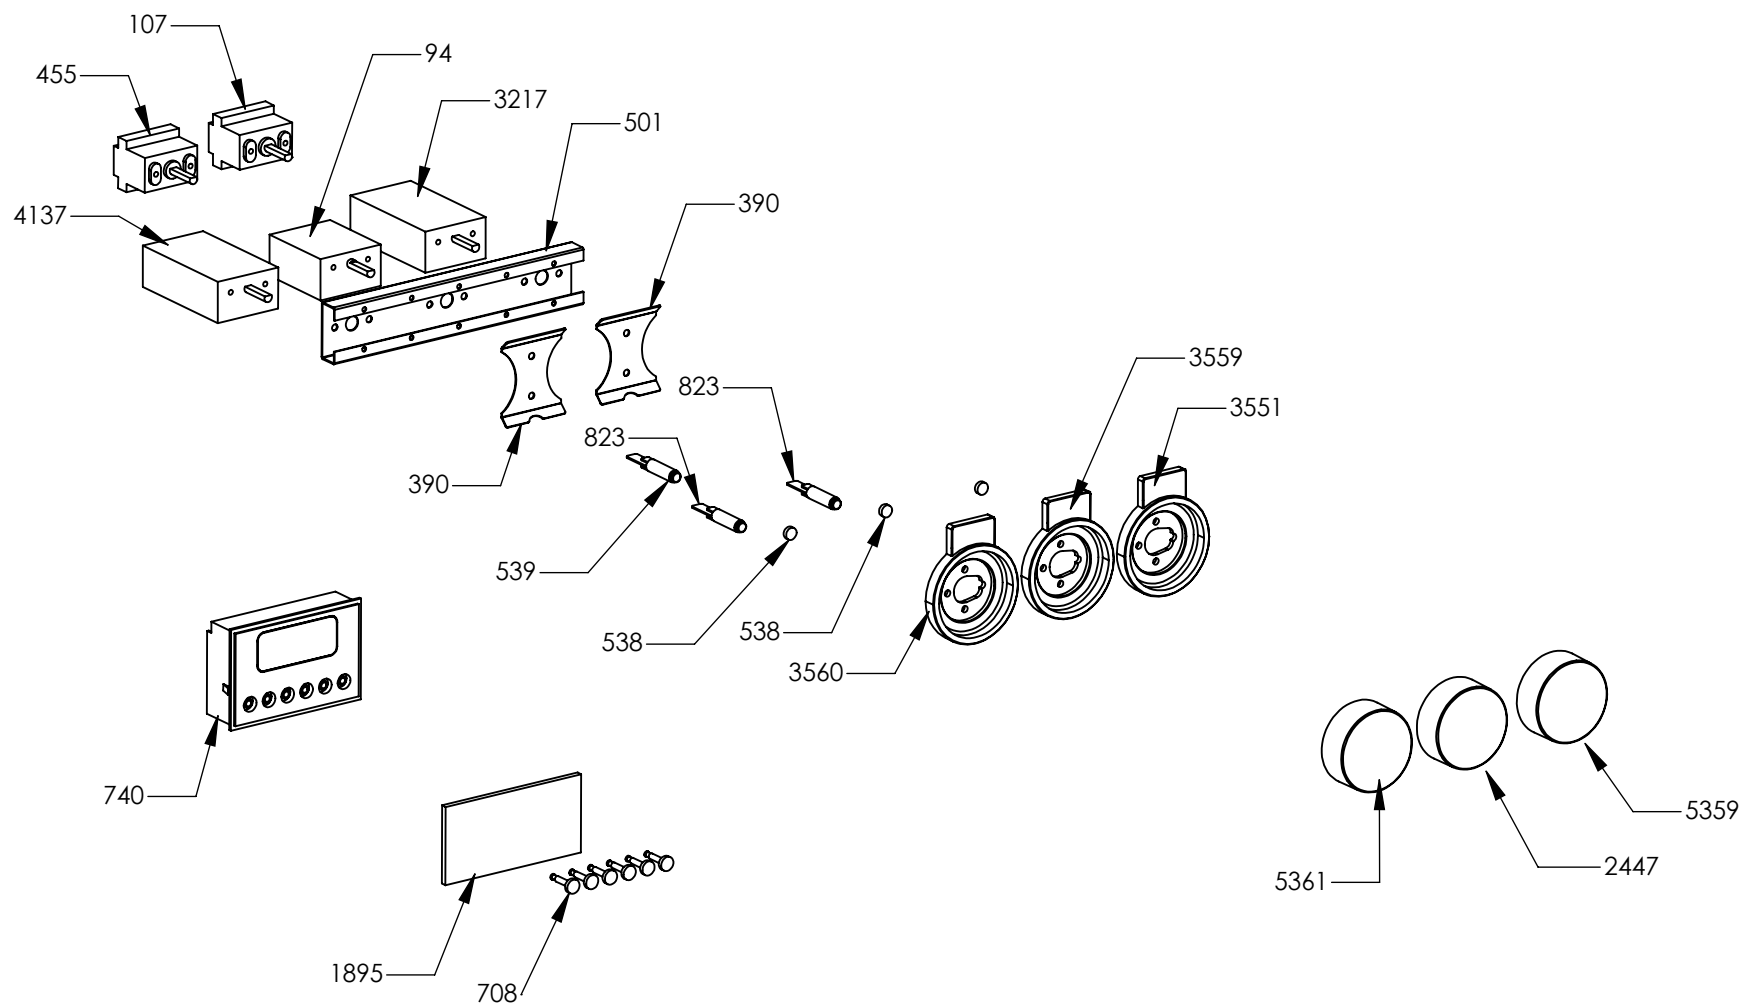

N° Object	Code	Description	Qty
94	481814	Commutator multif. for 90 built-in oven(no pizza)	1
107	482120	Thermostat cooker 192	1
390	ZS0890	Spring for el. controls support	2
455	ZS1075	Thermostat for built-in oven	1
501	ZS1136	Commutator support	1
538	ZS1204	Led transparent	3
539	ZS1205	Fluorescent green warning light	1
708	ZS1916	Knob for timer steel-colour 988	6
740	ZS1747	Timer (blue led) 50 Hz	1
823	ZS1755	Fluorescent orange warning light	2
1895	ZS3652	Glass lcd 6 button no hole	1
2447	ZS4296	Knob 58 for oven temperature MTG	1
3217	ZS4568	Commutator oven functions 30 EGO	1
3551	ZS5842	Bezel for 30 oven functions knob 58, bright chromed	1
3559	ZS5850	Bezel for oven temperature knob 58, bright chrome	1
3560	ZS5851	Bezel for oven functions knob 58, bright chromed	1
4137	ZS6655	Commutator steam oven functions	1
5359	ZS8600	Knob 58 oven 30 functions MTG	1
5361	ZS8602	Knob 58 oven 60/90 functions MTG	1