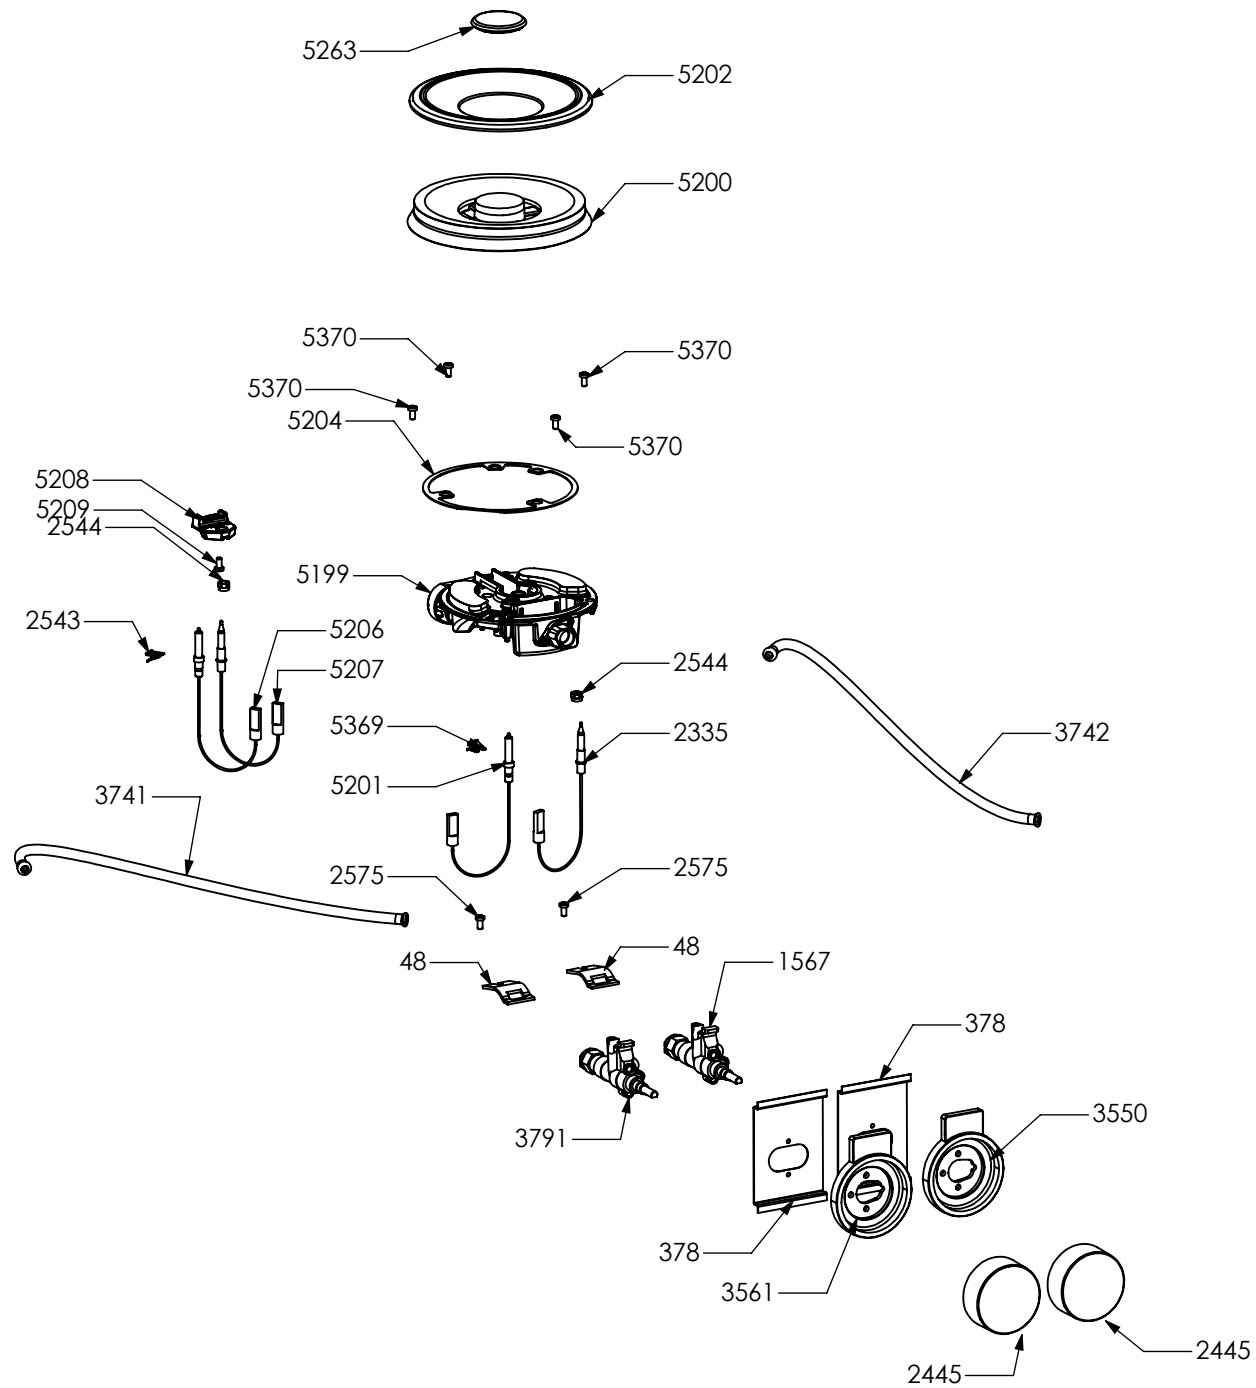

Cucina Sintesi M10SF-4M SS OT Lancellotti G25/25 230/50 NL

LMRC10SF-4MSS

N° Object	Code	Description	Qty	N° Object	Code	Description	Qty
19	400689	Gasket gas inlet	1	2575	505241	Screw M4	4
36	414157	Rapid burner body G25 1,21	1	3262	ZS5270	Burner spark plug Cast	3
37	414158	Auxiliary burner body G25 0,72	1	3264	ZS5272	Thermocouple Cast L=750	3
38	414159	Semi rapid burner body G25 0,94 (fish-kettle G20)	1	3552	ZS5843	Bezel for front left burner knob 58, bright chromed	1
48	421323	Gas taps fixing bridle M60	4	3553	ZS5844	Bezel for rear left burner knob 58, bright chromed	1
99	481918	Ignition system 6 flames	1	3556	ZS5847	Bezel for front right burner knob 58, bright chromed	1
265	ZS0504	Ramp fixing support	2	3557	ZS5848	Bezel for rear right burner knob 58, bright chromed	1
293	ZS0578	Micro catenary for 6 burners	1	4711	ZS6772	Clamp support for main ramp	5
378	ZS0819	Under knob collars fixing support	2	5201	ZS8191	Triple ring burner spark plug sbf 4.5	1
1177	ZS2217	Gasket for auxiliary burner	1	5204	ZS8194	Gasket for triple ring burner 4.5	1
1178	ZS2218	Gasket for semi-rapid burner	1	5263	ZS8313	Plate central triple-crown burner 4.5	1
1179	ZS2219	Gasket for rapid burner	1	5364	ZS8626	Auxiliary burner flame spreader	1
1567	ZS2923	Valved tap for auxiliary burner (bypass 0,27)	1	5365	ZS8628	Semi-rapid burner flame spreader	1
1568	ZS2924	Valved tap for rapid/fish-kettle burner	1	5366	ZS8630	Rapid burner flame spreader	1
1569	ZS2925	Valved tap for semi-rapid burner	1	5368	ZS8633	Plate triple-crown burner 4.5 Kw	1
1570	ZS2926	Valved tap for triple-ring burner	1	5369	ZS8634	Spring fixing spark plug for triple ring P-4	1
1589	ZS2932	Ramp 6 burners cooker 090/100 double oven 06	1	5370	ZS8635	Thermocouple SBF L=600 t.c.4.5	4
1591	ZS2934	Rear ramp fixing support cooker 100 triple oven	1	5371	ZS8637	Triple ring burner body 4,5 Kw G20/20 0,72 0,95	1
1632	ZS3021	Adapter female-male 1/2 BSP 04	1	5372	ZS8638	Triple ring burner flame spreader 4.5	1
1643	ZS3064	Pipe ramp for front left triple ring burner cooker 100 05	1	5401	ZS8684	Plate rapid burner	1
1644	ZS3065	Pipe ramp for rear left semi-rapid burner cooker 100 05	1	5402	ZS8685	Plate rapid burner	1
1645	ZS3066	Pipe ramp for front right auxiliary burner cooker 100 05	1	5403	ZS8686	Plate rapid burner	1
1646	ZS3067	Pipe ramp for rear right rapid burner cooker 100 05	1				
2335	ZS4181	Thermocouple SBF L=600 t.c.4.5	1				
2445	ZS4294	Knob 58 for gas burners MTG	4				
2543	601229	Spring fixing spark plug for triple ring P-4	1				
2562	506037	Screw M3x8 TC s.steel	6				
2563	ZS0907	Fixing nut for themocouple	4				