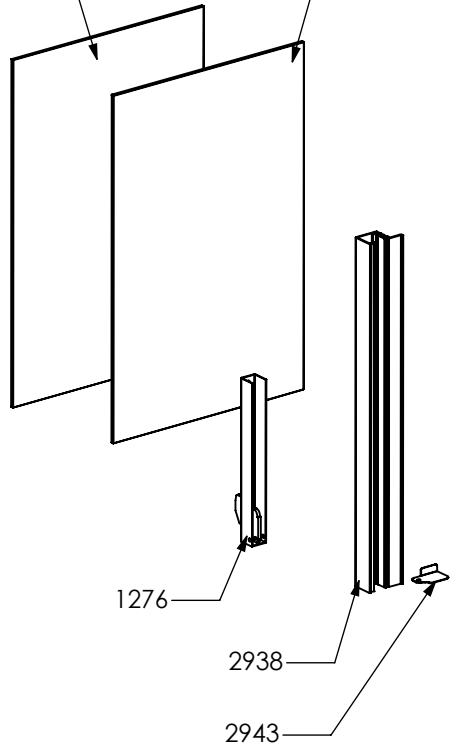

3196

1224

1256