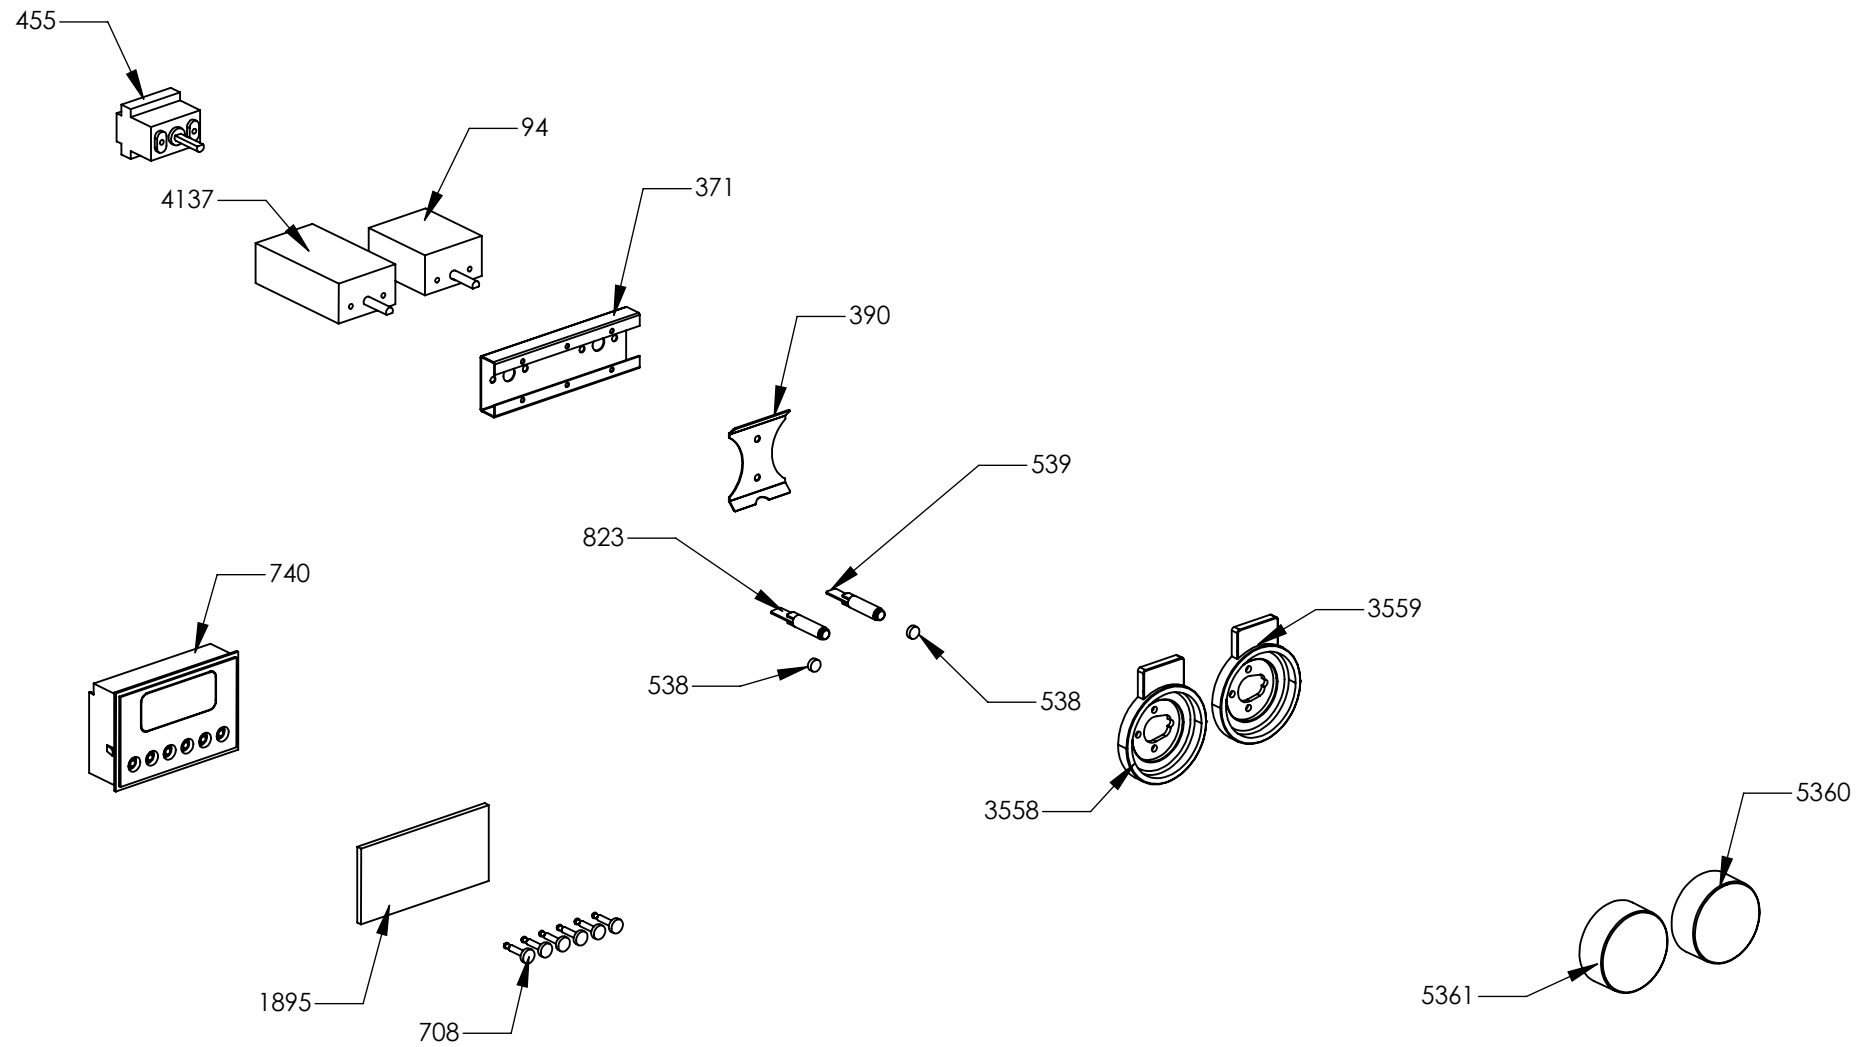

N° Object	Code	Description	Qty
94	481814	Commutator multif. for 90 built-in oven(no pizza)	1
371	ZS0802	Commutator support 2 controls	1
390	ZS0890	Spring for el. controls support	1
455	ZS1075	Thermostat for built-in oven	1
538	ZS1204	Led transparent	2
539	ZS1205	Fluorescent green warning light	1
708	ZS1916	Knob for timer steel-colour 988	6
740	ZS1747	Timer (blue led) 50 Hz	1
823	ZS1755	Fluorescent orange warning light	1
1895	ZS3652	Glass lcd 6 button no hole	1
3558	ZS5849	Bezel for main oven functions knob 58, bright chromed	1
3559	ZS5850	Bezel for oven temperature knob 58, bright chrome	1
4137	ZS6655	Commutator steam oven functions	1
5360	ZS8601	Knob 58 for oven temperature MTG	1
5361	ZS8602	Knob 58 oven 60/90 functions MTG	1