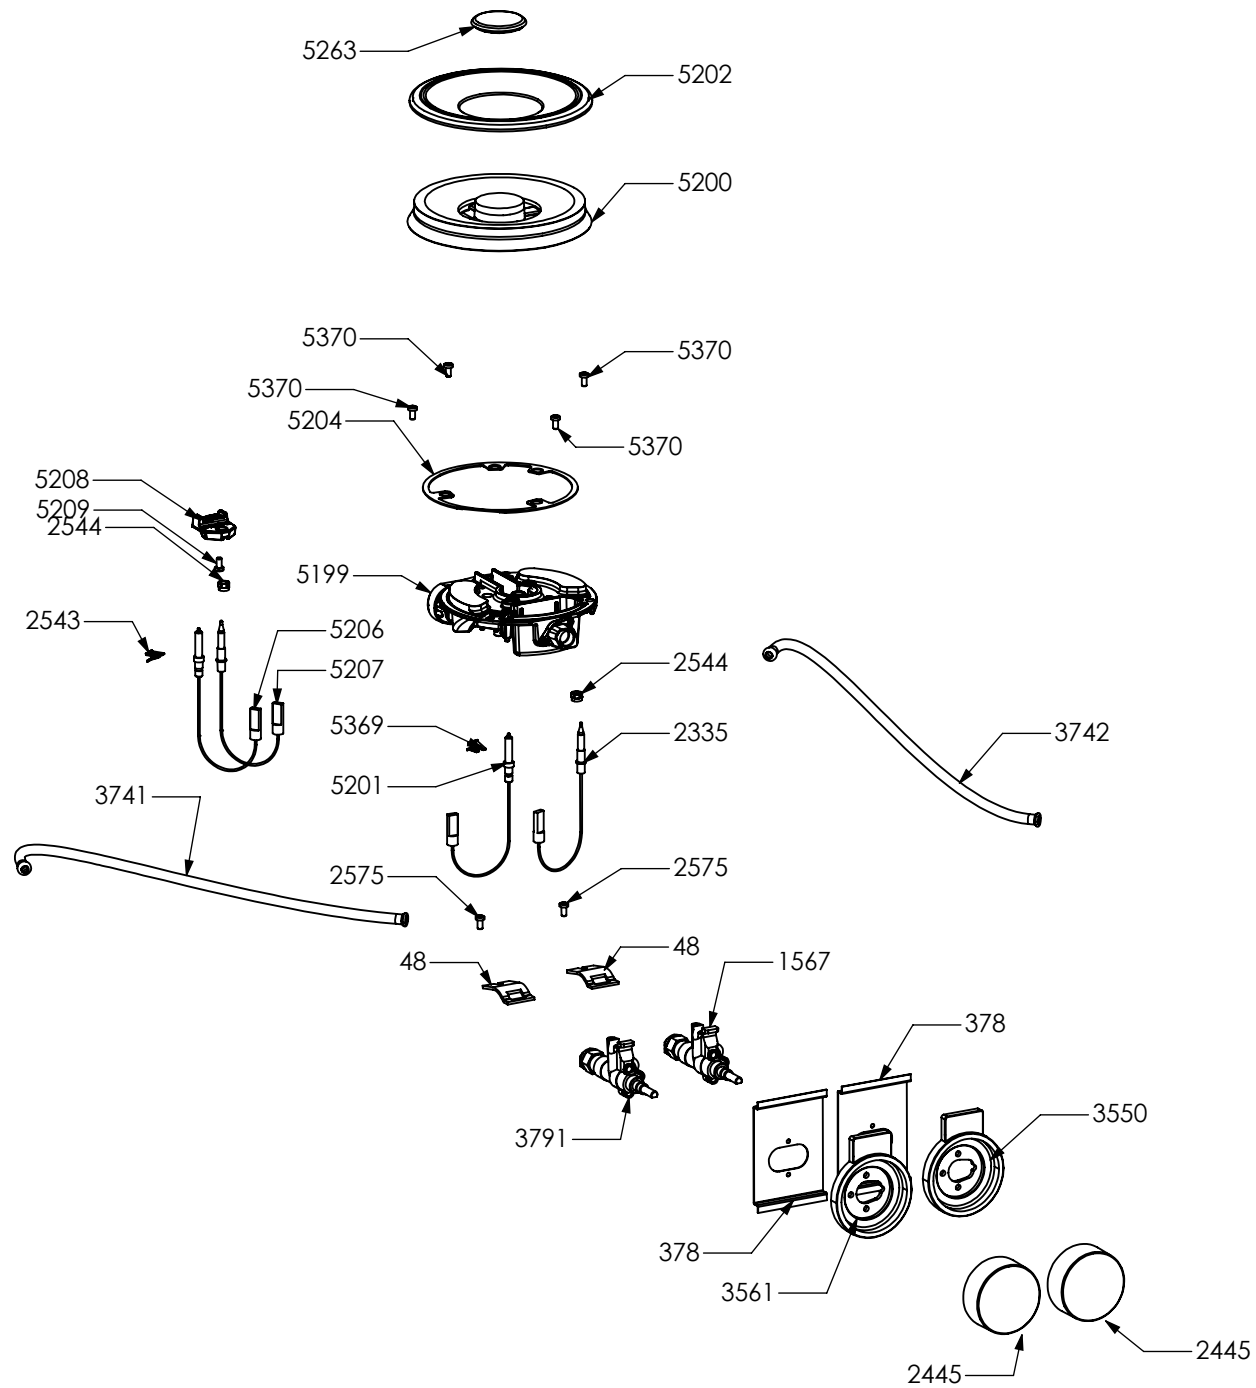

N° Object	Code	Description	Qty	N° Object	Code	Description	Qty
19	400689	Gasket gas inlet	1	2575	505241	Screw M4	4
36	414157	Rapid burner body G25 1,21	1	3262	ZS5270	Burner spark plug Cast	3
37	414158	Auxiliary burner body G25 0,72	1	3264	ZS5272	Thermocouple Cast L=750	3
38	414159	Semi rapid burner body G25 0,94 (fish-kettle G20)	1	3552	ZS5843	Bezel for front left burner knob 58, bright chromed	1
48	421323	Gas taps fixing bridle M60	4	3553	ZS5844	Bezel for rear left burner knob 58, bright chromed	1
99	481918	Ignition system 6 flames	1	3556	ZS5847	Bezel for front right burner knob 58, bright chromed	1
265	ZS0504	Ramp fixing support	2	3557	ZS5848	Bezel for rear right burner knob 58, bright chromed	1
293	ZS0578	Micro catenary for 6 burners	1	4711	ZS6772	Clamp support for main ramp	5
378	ZS0819	Under knob collars fixing support	2	5201	ZS8191	Triple ring burner spark plug sbf 4.5	1
1177	ZS2217	Gasket for auxiliary burner	1	5204	ZS8194	Gasket for triple ring burner 4.5	1
1178	ZS2218	Gasket for semi-rapid burner	1	5263	ZS8313	Plate central triple-crown burner 4.5	1
1179	ZS2219	Gasket for rapid burner	1	5364	ZS8626	Auxiliary burner flame spreader	1
1567	ZS2923	Valved tap for auxiliary burner (bypass 0,27)	1	5365	ZS8628	Semi-rapid burner flame spreader	1
1568	ZS2924	Valved tap for rapid/fish-kettle burner	1	5366	ZS8630	Rapid burner flame spreader	1
1569	ZS2925	Valved tap for semi-rapid burner	1	5368	ZS8633	Plate triple-crown burner 4.5 Kw	1
1570	ZS2926	Valved tap for triple-ring burner	1	5369	ZS8634	Spring fixing spark plug for triple ring P-4	1
1589	ZS2932	Ramp 6 burners cooker 090/100 double oven 06	1	5370	ZS8635	Thermocouple SBF L=600 t.c.4.5	4
1592	ZS2935	Rear ramp fixing support cooker 90/120	1	5371	ZS8637	Triple ring burner body 4,5 Kw G20/20 0,72 0,95	1
1632	ZS3021	Adapter female-male 1/2 BSP 04	1	5372	ZS8638	Triple ring burner flame spreader 4.5	1
1637	ZS3058	Pipe ramp for front left triple ring burner cooker 90 05	1	5401	ZS8684	Plate rapid burner	1
1638	ZS3059	Pipe ramp for rear left semi-rapid burner cooker 90 05	1	5402	ZS8685	Plate rapid burner	1
1639	ZS3060	Pipe ramp for front right auxiliary burner cooker 90 05	1	5403	ZS8686	Plate rapid burner	1
1640	ZS3061	Pipe ramp for rear right rapid burner cooker 90 05	1				
2335	ZS4181	Thermocouple SBF L=600 t.c.4.5	1				
2445	ZS4294	Knob 58 for gas burners MTG	4				
2543	601229	Spring fixing spark plug for triple ring P-4	1				
2562	506037	Screw M3x8 TC s.steel	6				
2563	ZS0907	Fixing nut for themocouple	4				