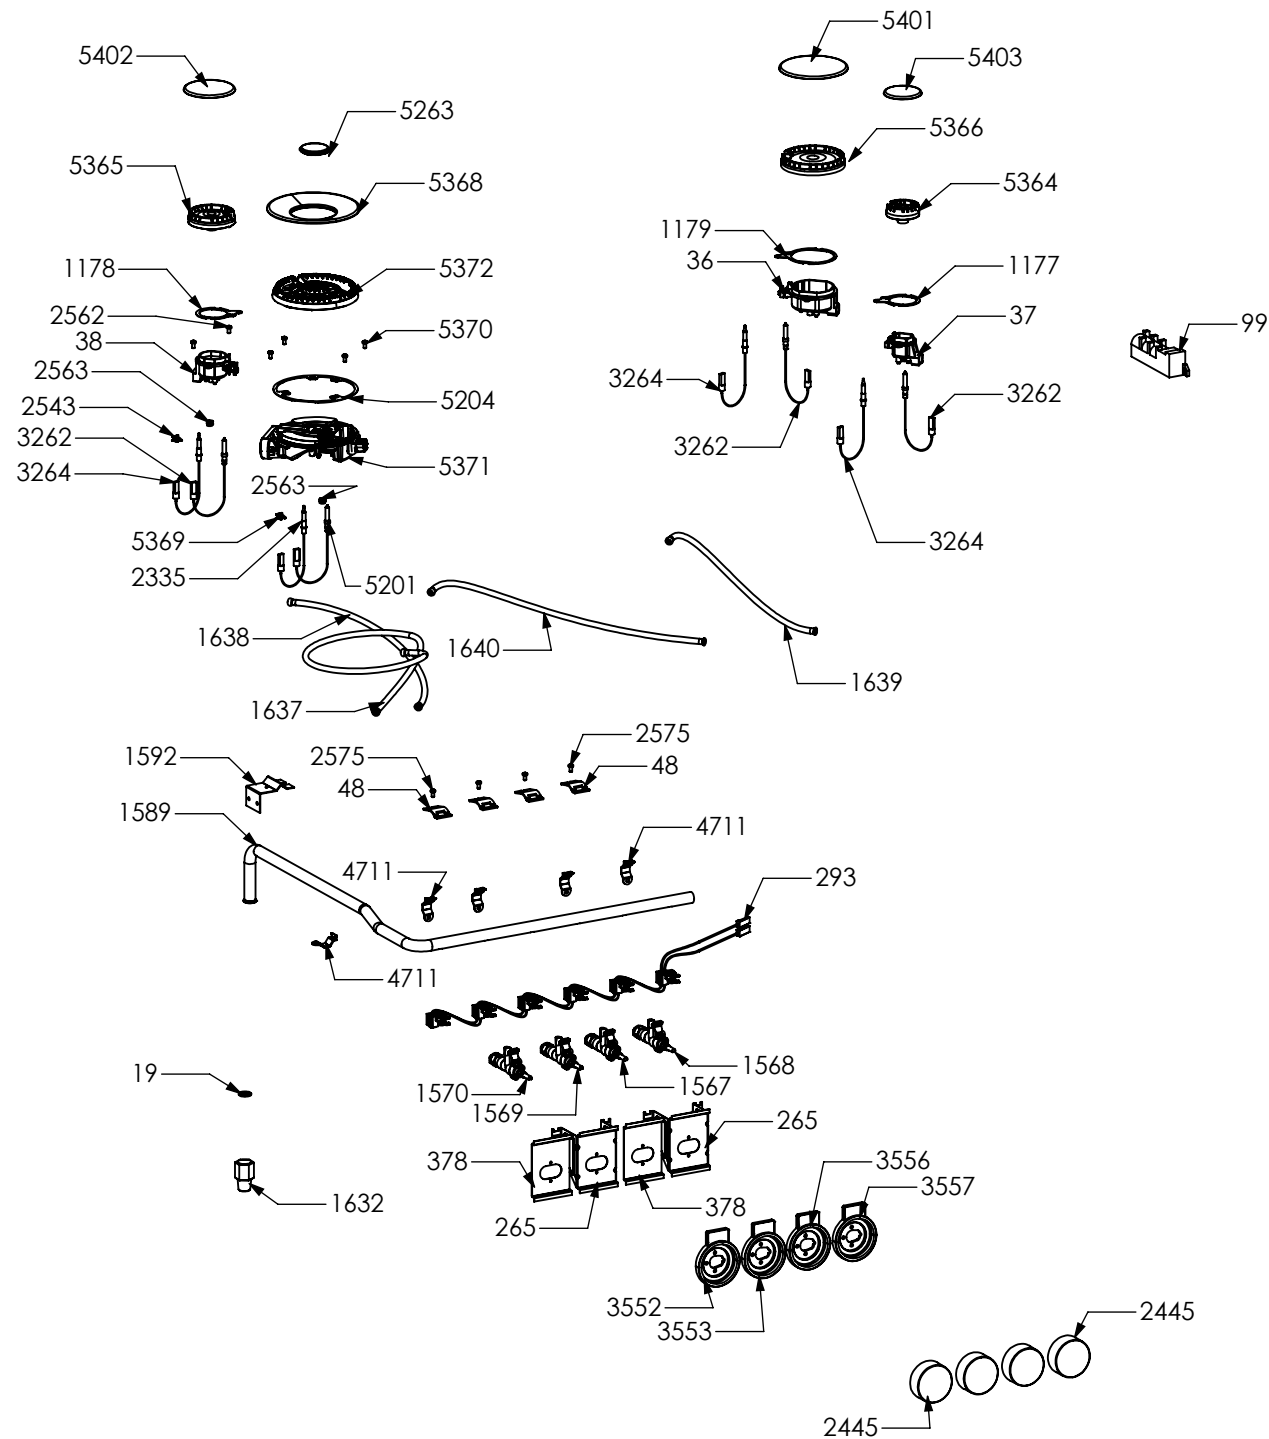

N° Object	Code	Description	Qty	N° Object	Code	Description	Qty
19	400689	Gasket gas inlet	1	2575	505241	Screw M4	4
36	414157	Rapid burner body G25 1,21	1	3262	ZS5270	Burner spark plug Cast	3
37	414158	Auxiliary burner body G25 0,72	1	3264	ZS5272	Thermocouple Cast L=750	3
38	414159	Semi rapid burner body G25 0,94 (fish-kettle G20)	1	3552	ZS5843	Bezel for front left burner knob 58, bright chromed	1
48	421323	Gas taps fixing bridle M60	4	3553	ZS5844	Bezel for rear left burner knob 58, bright chromed	1
99	481918	Ignition system 6 flames	1	3556	ZS5847	Bezel for front right burner knob 58, bright chromed	1
265	ZS0504	Ramp fixing support	2	3557	ZS5848	Bezel for rear right burner knob 58, bright chromed	1
293	ZS0578	Micro catenary for 6 burners	1	4711	ZS6772	Clamp support for main ramp	5
378	ZS0819	Under knob collars fixing support	2	5201	ZS8191	Triple ring burner spark plug sbf 4.5	1
1177	ZS2217	Gasket for auxiliary burner	1	5204	ZS8194	Gasket for triple ring burner 4.5	1
1178	ZS2218	Gasket for semi-rapid burner	1	5263	ZS8313	Plate central triple-crown burner 4.5	1
1179	ZS2219	Gasket for rapid burner	1	5364	ZS8626	Auxiliary burner flame spreader	1
1567	ZS2923	Valved tap for auxiliary burner (bypass 0,27)	1	5365	ZS8628	Semi-rapid burner flame spreader	1
1568	ZS2924	Valved tap for rapid/fish-kettle burner	1	5366	ZS8630	Rapid burner flame spreader	1
1569	ZS2925	Valved tap for semi-rapid burner	1	5368	ZS8633	Plate triple-crown burner 4.5 Kw	1
1570	ZS2926	Valved tap for triple-ring burner	1	5369	ZS8634	Spring fixing spark plug for triple ring P-4	1
1589	ZS2932	Ramp 6 burners cooker 090/100 double oven 06	1	5370	ZS8635	Thermocouple SBF L=600 t.c.4.5	4
1592	ZS2935	Rear ramp fixing support cooker 90/120	1	5371	ZS8637	Triple ring burner body 4,5 Kw G20/20 0,72 0,95	1
1632	ZS3021	Adapter female-male 1/2 BSP 04	1	5372	ZS8638	Triple ring burner flame spreader 4.5	1
1637	ZS3058	Pipe ramp for front left triple ring burner cooker 90 05	1	5401	ZS8684	Plate rapid burner	1
1638	ZS3059	Pipe ramp for rear left semi-rapid burner cooker 90 05	1	5402	ZS8685	Plate rapid burner	1
1639	ZS3060	Pipe ramp for front right auxiliary burner cooker 90 05	1	5403	ZS8686	Plate rapid burner	1
1640	ZS3061	Pipe ramp for rear right rapid burner cooker 90 05	1				
2335	ZS4181	Thermocouple SBF L=600 t.c.4.5	1				
2445	ZS4294	Knob 58 for gas burners MTG	4				
2543	601229	Spring fixing spark plug for triple ring P-4	1				
2562	506037	Screw M3x8 TC s.steel	6				
2563	ZS0907	Fixing nut for themocouple	4				