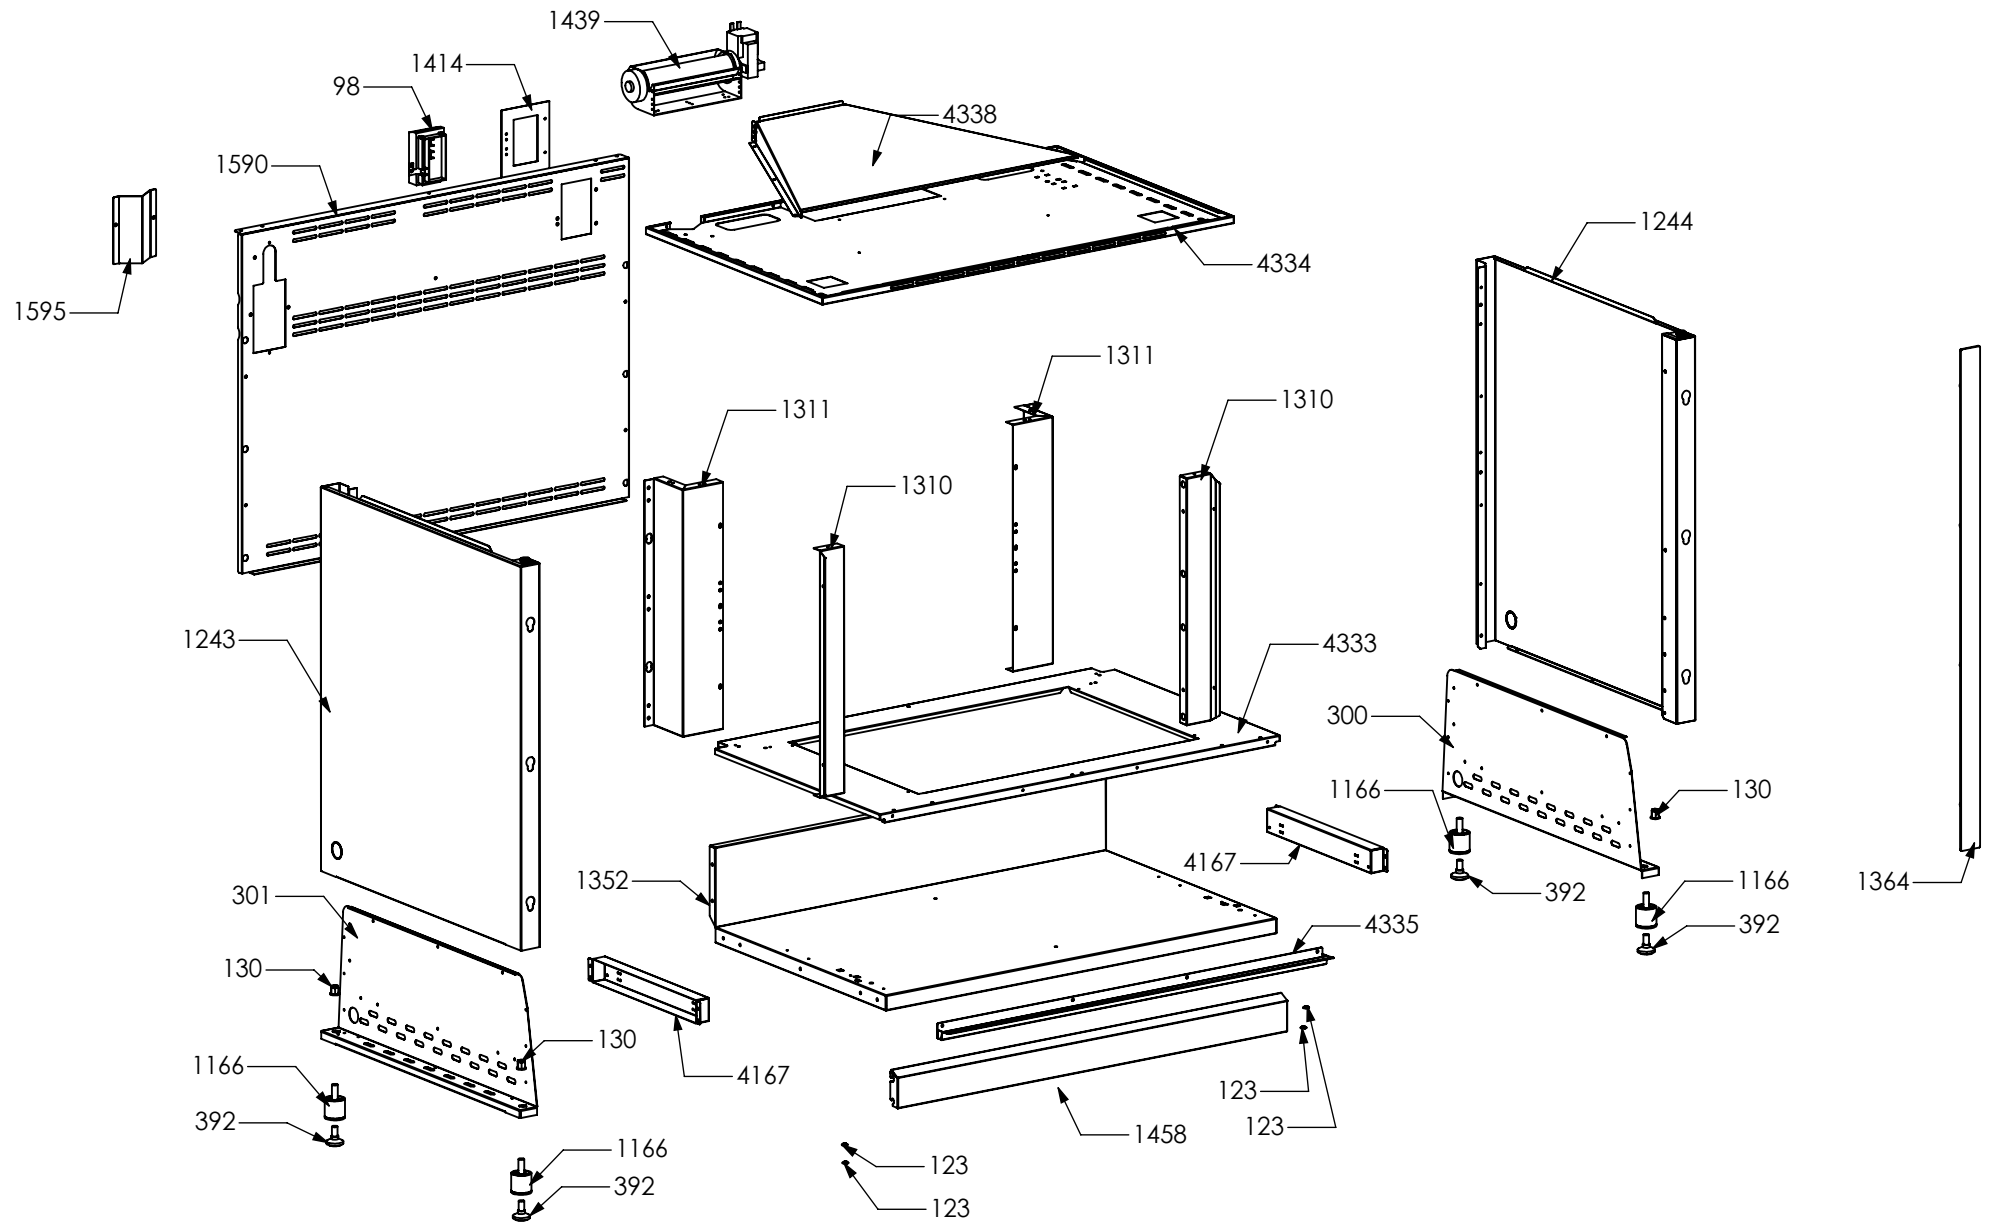

N° Object	Code	Description	Qty
94	481814	Commutator multif. for 90 built-in oven(no pizza)	1
371	ZS0802	Commutator support 2 controls	1
390	ZS0890	Spring for el. controls support	1
455	ZS1075	Thermostat for built-in oven	1
538	ZS1204	Led transparent	2
539	ZS1205	Fluorescent green warning light	1
708	ZS1916	Knob for timer steel-colour 988	6
740	ZS1747	Timer (blue led) 50 Hz	1
823	ZS1755	Fluorescent orange warning light	1
1895	ZS3652	Glass lcd 6 button no hole	1
3558	ZS5849	Bezel for main oven functions knob 58, bright chromed	1
3559	ZS5850	Bezel for oven temperature knob 58, bright chrome	1
4137	ZS6655	Commutator steam oven functions	1
5360	ZS8601	Knob 58 for oven temperature MTG	1
5361	ZS8602	Knob 58 oven 60/90 functions MTG	1