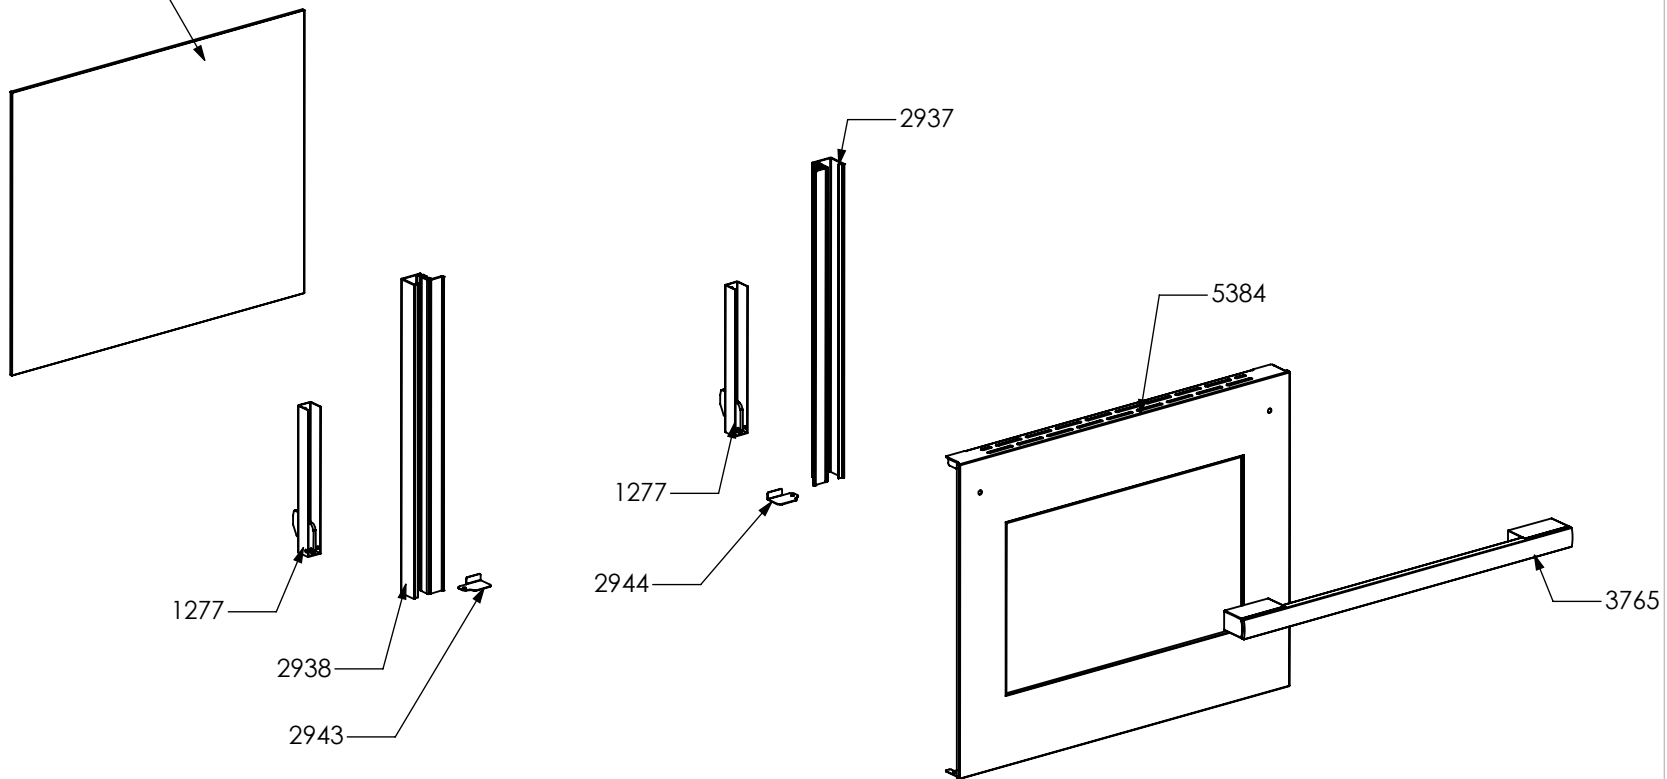

2943

3765

N° Object	Code	Description	Qty
4981	GR8658	Assembly glued oven door 90 Adg	1
2937	GR4313	Assembly door 30/60/90 right bar profile 07	1
2938	GR4314	Assembly door 30/60/90 left bar profile 07	1
1334	ZS2308	Inner glass oven door 60	1
1277	ZS2414	Door hinge for oven 60 G	2
2943	ZS4746	Right support for inner glass	1
2944	ZS4747	Left support for inner glass	1
3765	ZS6090	Door oven handle for oven 60 BOSCH	1
5384	ZS8665	Glued external oven door 60/100 double oven	1