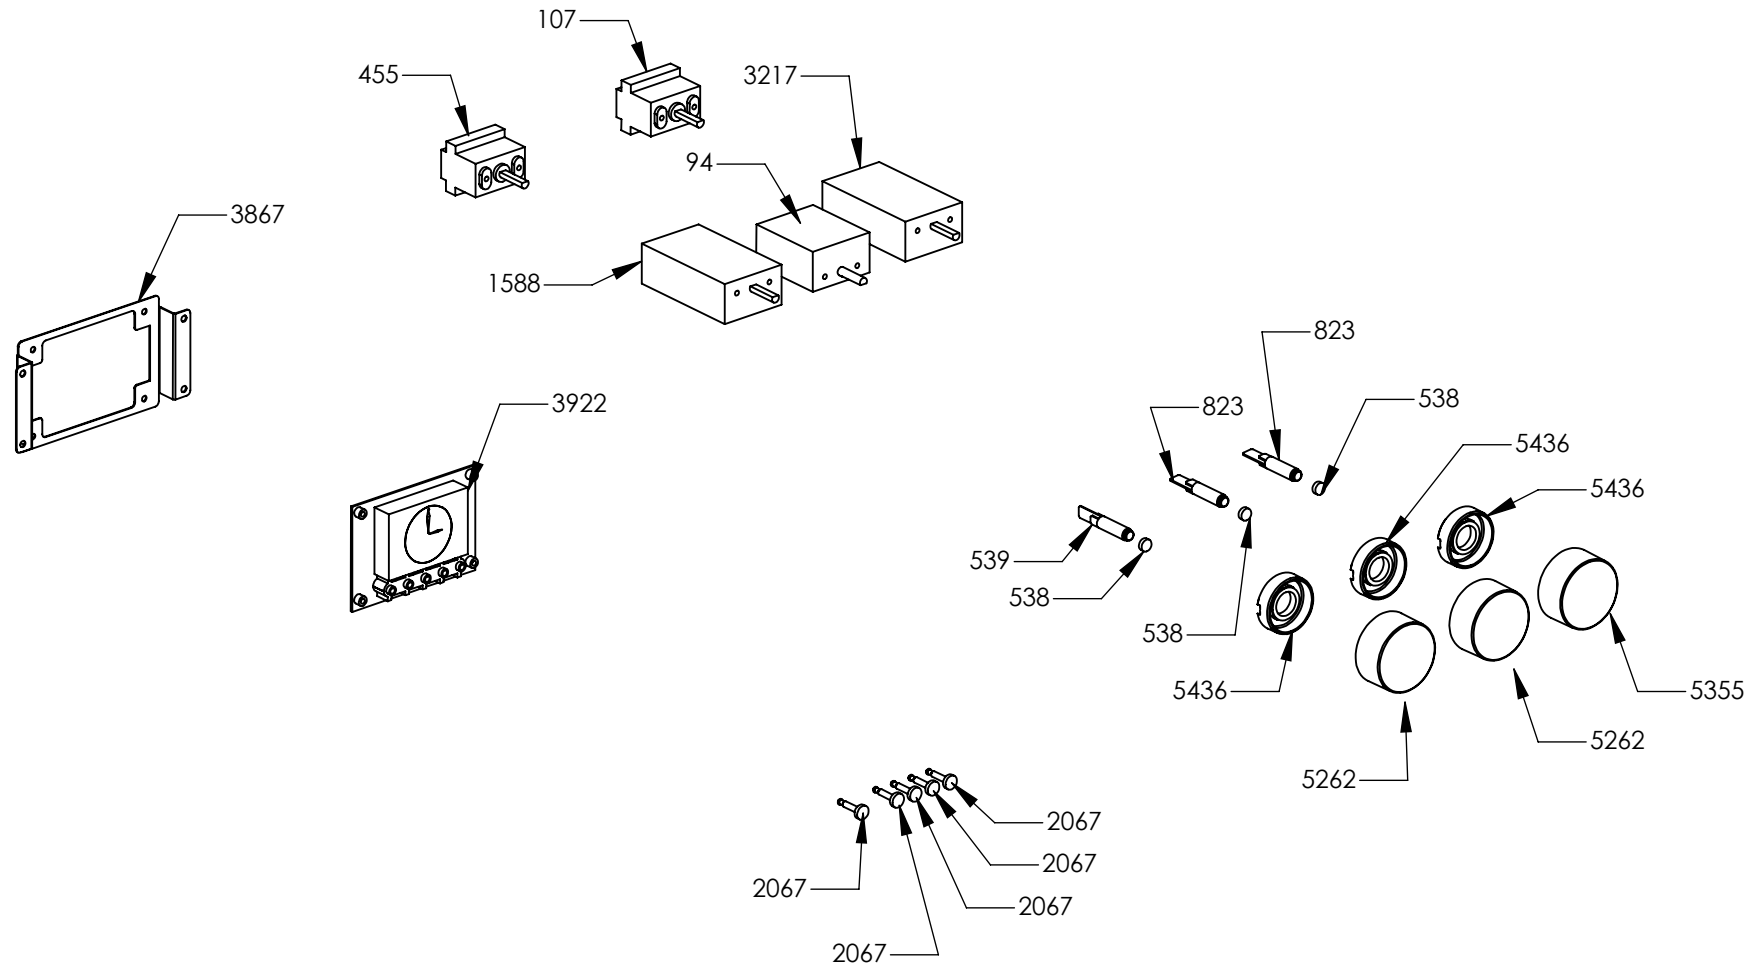

N° Object	Code	Description	Qty
129	601154	Timer	1
1014	ZS2026	Thermostat TY60 N.O. fixing B	1
1441	ZS2665	Support for fan timelag device	1
1957	ZS3495	Washer 4.3 x 10 x 3	4
1996	ZS3171	Blocking plate hob-side Party	2
3717	ZS6026	Commutator induction	5
4210	ZS5377	Energy regulator for induction 230 V EGO EU	5
4211	ZS5378	Induction 5 element EGO	1
4266	ZS6787	Electronic control for induction	1
4673	GR7383	Assembly cooktop cooker 90 vitroceramic	1
4321	ZS6726	Glass for 100 induction hob or cooker	1
4714	ZS6821	Support for electronic control induction element	1
4749	ZS7384	Support bar for induction element rear cooker 100	1
4750	ZS7385	Support bar for induction element front cooker 100	1
4754	ZS7400	Clamp support for 3 commutators	2
4868	ZS7663	Clamp support for induction 100 Party lateral	2
5262	ZS8311	Neutral knob ADG	6
5436	ZS8802	Bezel cooker 196 xxl with hole	6
5479	ZS8364	Frontal bar profile top 90 polished	1
5489	GR8956	Assembly control panel front 5 electric zone Drb 100 S.Steel serygr.	1
5473	ZS8278	Display support	1

N° Object	Code	Description	Qty
94	481814	Commutator multif. for 90 built-in oven(no pizza)	1
107	482120	Thermostat cooker 192	1
455	ZS1075	Thermostat for built-in oven	1
538	ZS1204	Led transparent	3
539	ZS1205	Fluorescent green warning light	1
823	ZS1755	Fluorescent orange warning light	2
1588	ZS2889	Commutator oven functions 90 EGO	1
2067	ZS3785	Knob for timer gray	5
3217	ZS4568	Commutator oven functions 30 EGO	1
3867	ZS6012	Electrical display support	1
3922	ZS6184	Timer (white led) LCD-ELA 1000	1
5262	ZS8311	Neutral knob ADG	2
5355	ZS8569	Neutral knob ADG with "L"	1
5436	ZS8802	Bezel cooker 196 xxl with hole	3