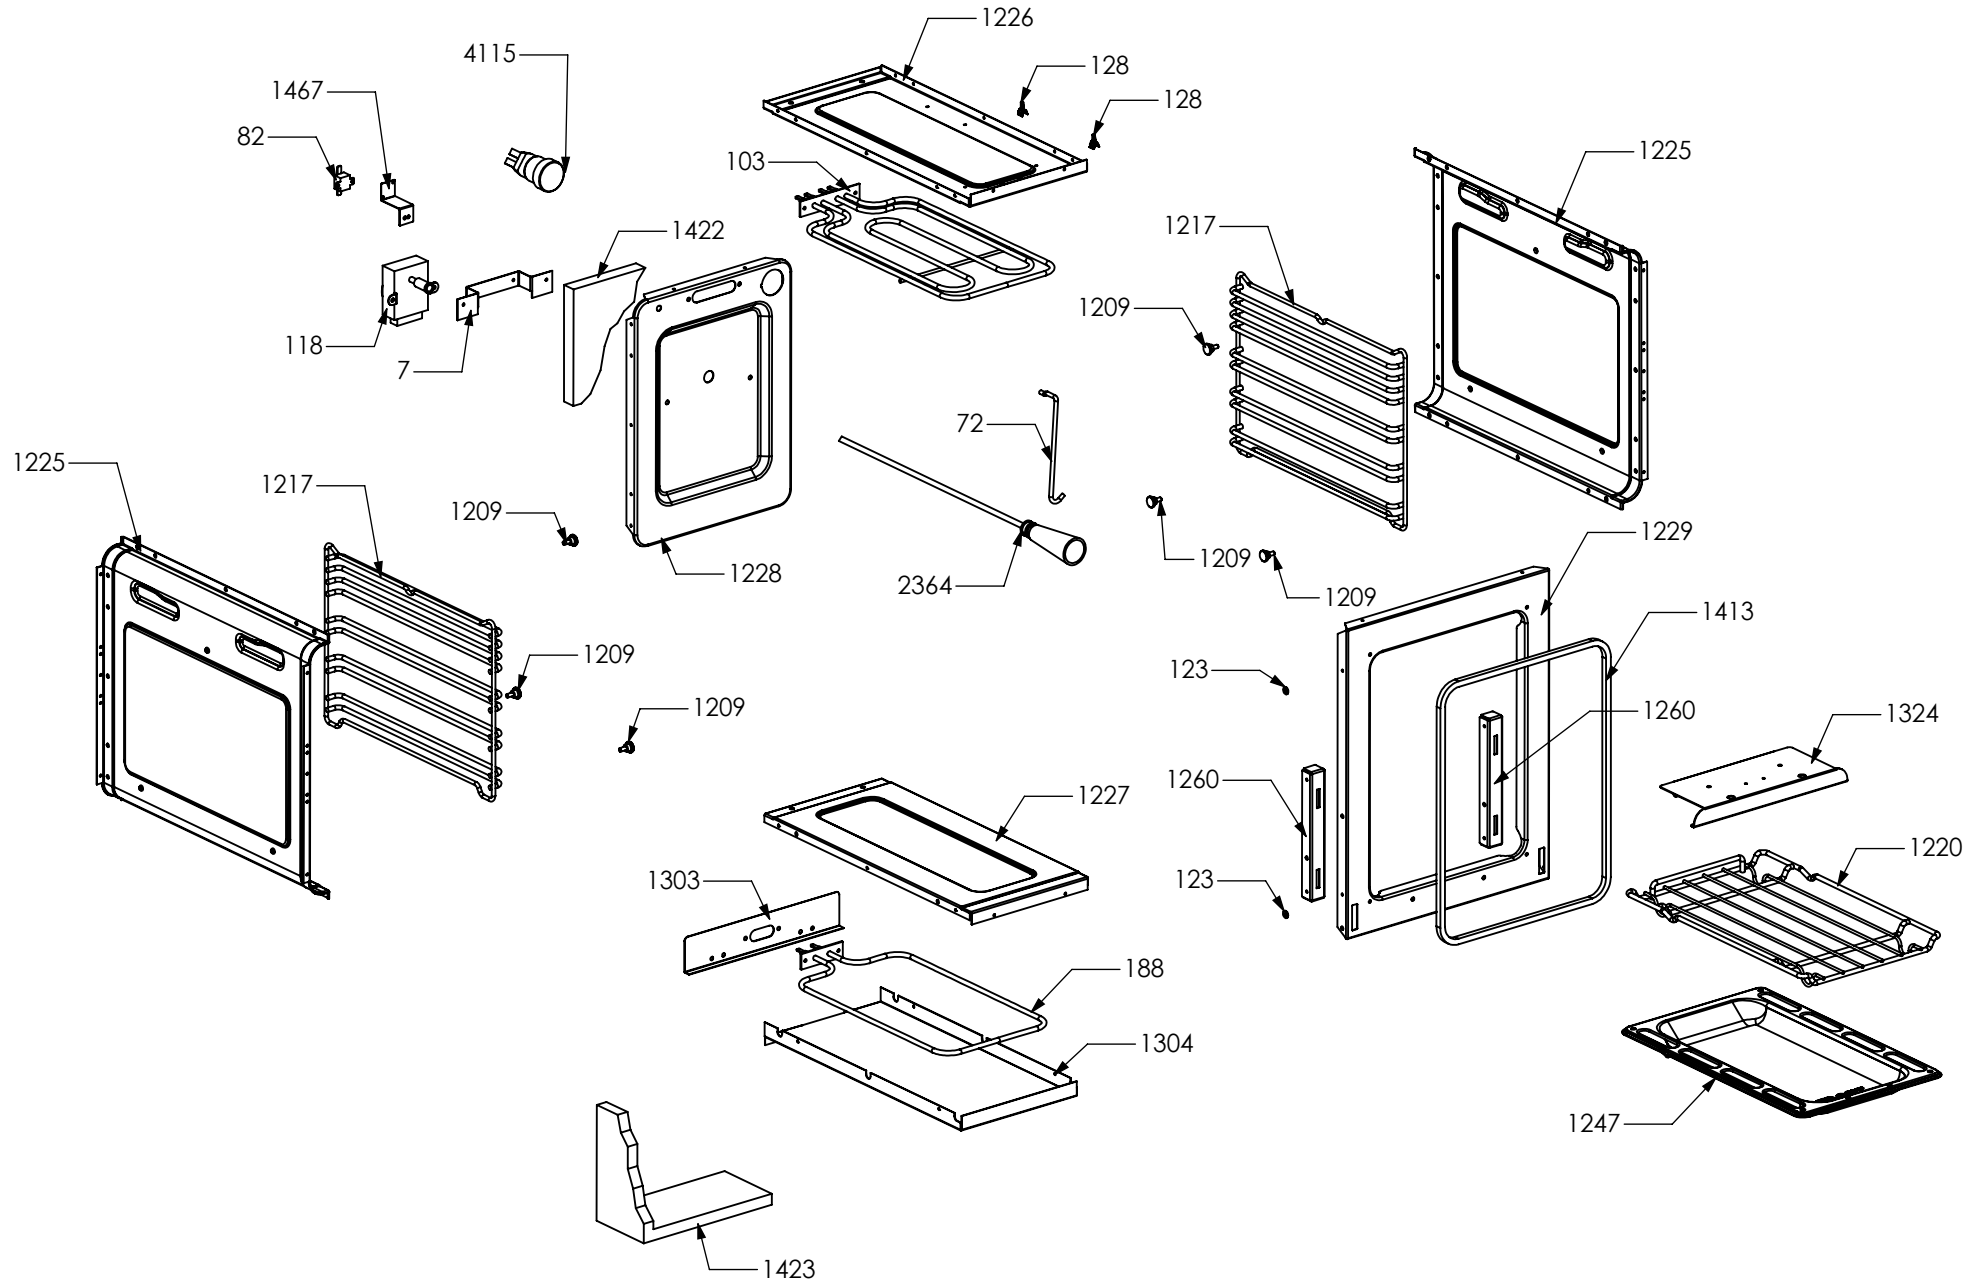

N° Object	Code	Description	Qty
4980	GR8657	Assembly glued oven door 90 Adg	1
2937	GR4313	Assembly door 30/60/90 right bar profile 07	1
2938	GR4314	Assembly door 30/60/90 left bar profile 07	1
1224	ZS2311	Inner glass oven door 30	1
1276	ZS2413	Door hinge for oven 30	2
2943	ZS4746	Right support for inner glass	1
2944	ZS4747	Left support for inner glass	1
3764	ZS6089	Door oven handle for oven 30 BOSCH	1
5390	ZS8672	Glued external oven door 30 KL	1