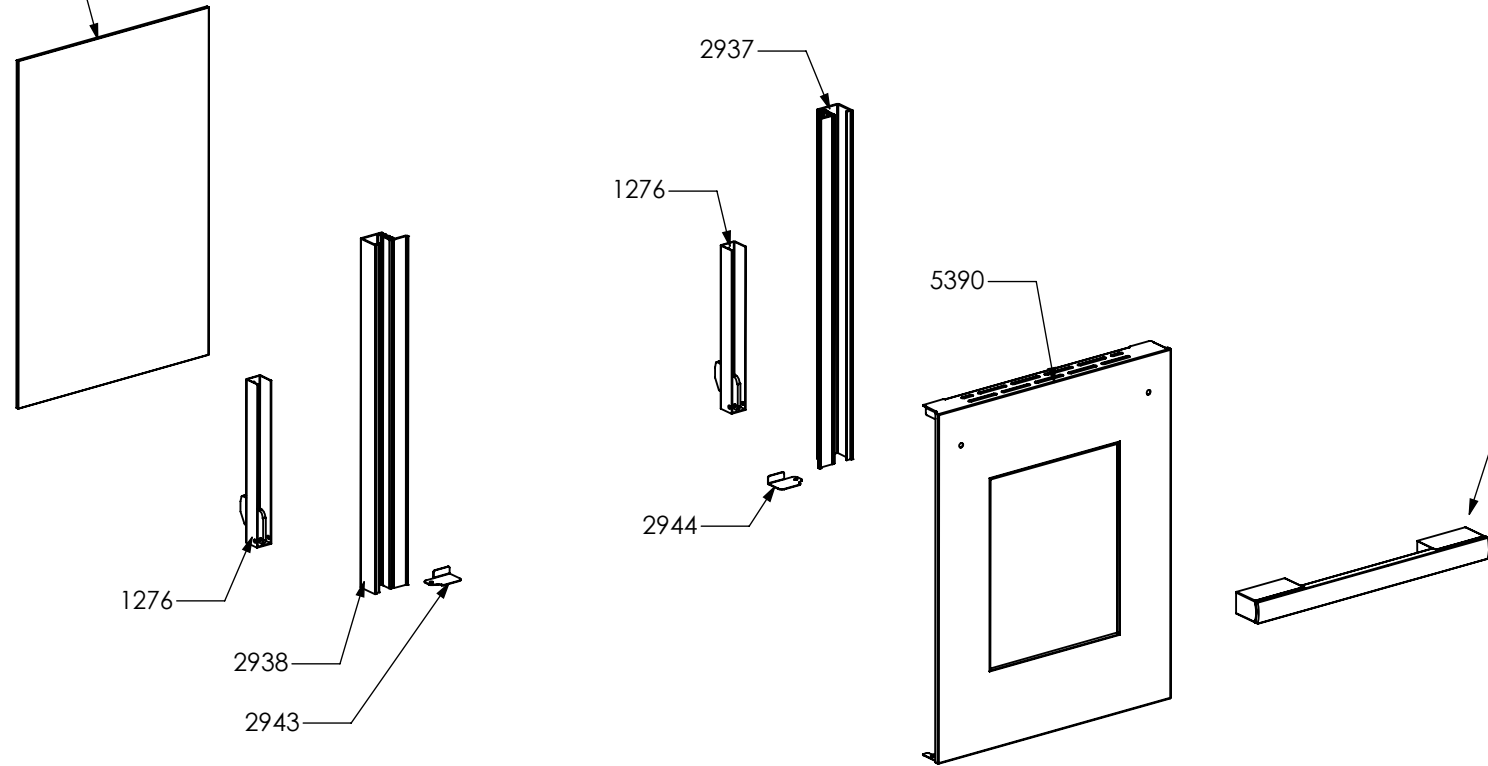

N° Object	Code	Description	Qty
4980	GR8657	Assembly glued oven door 90 Adg	1
2937	GR4313	Assembly door 30/60/90 right bar profile 07	1
2938	GR4314	Assembly door 30/60/90 left bar profile 07	1
1224	ZS2311	Inner glass oven door 30	1
1276	ZS2413	Door hinge for oven 30	2
2943	ZS4746	Right support for inner glass	1
2944	ZS4747	Left support for inner glass	1
3764	ZS6089	Door oven handle for oven 30 BOSCH	1
5390	ZS8672	Glued external oven door 30 KL	1