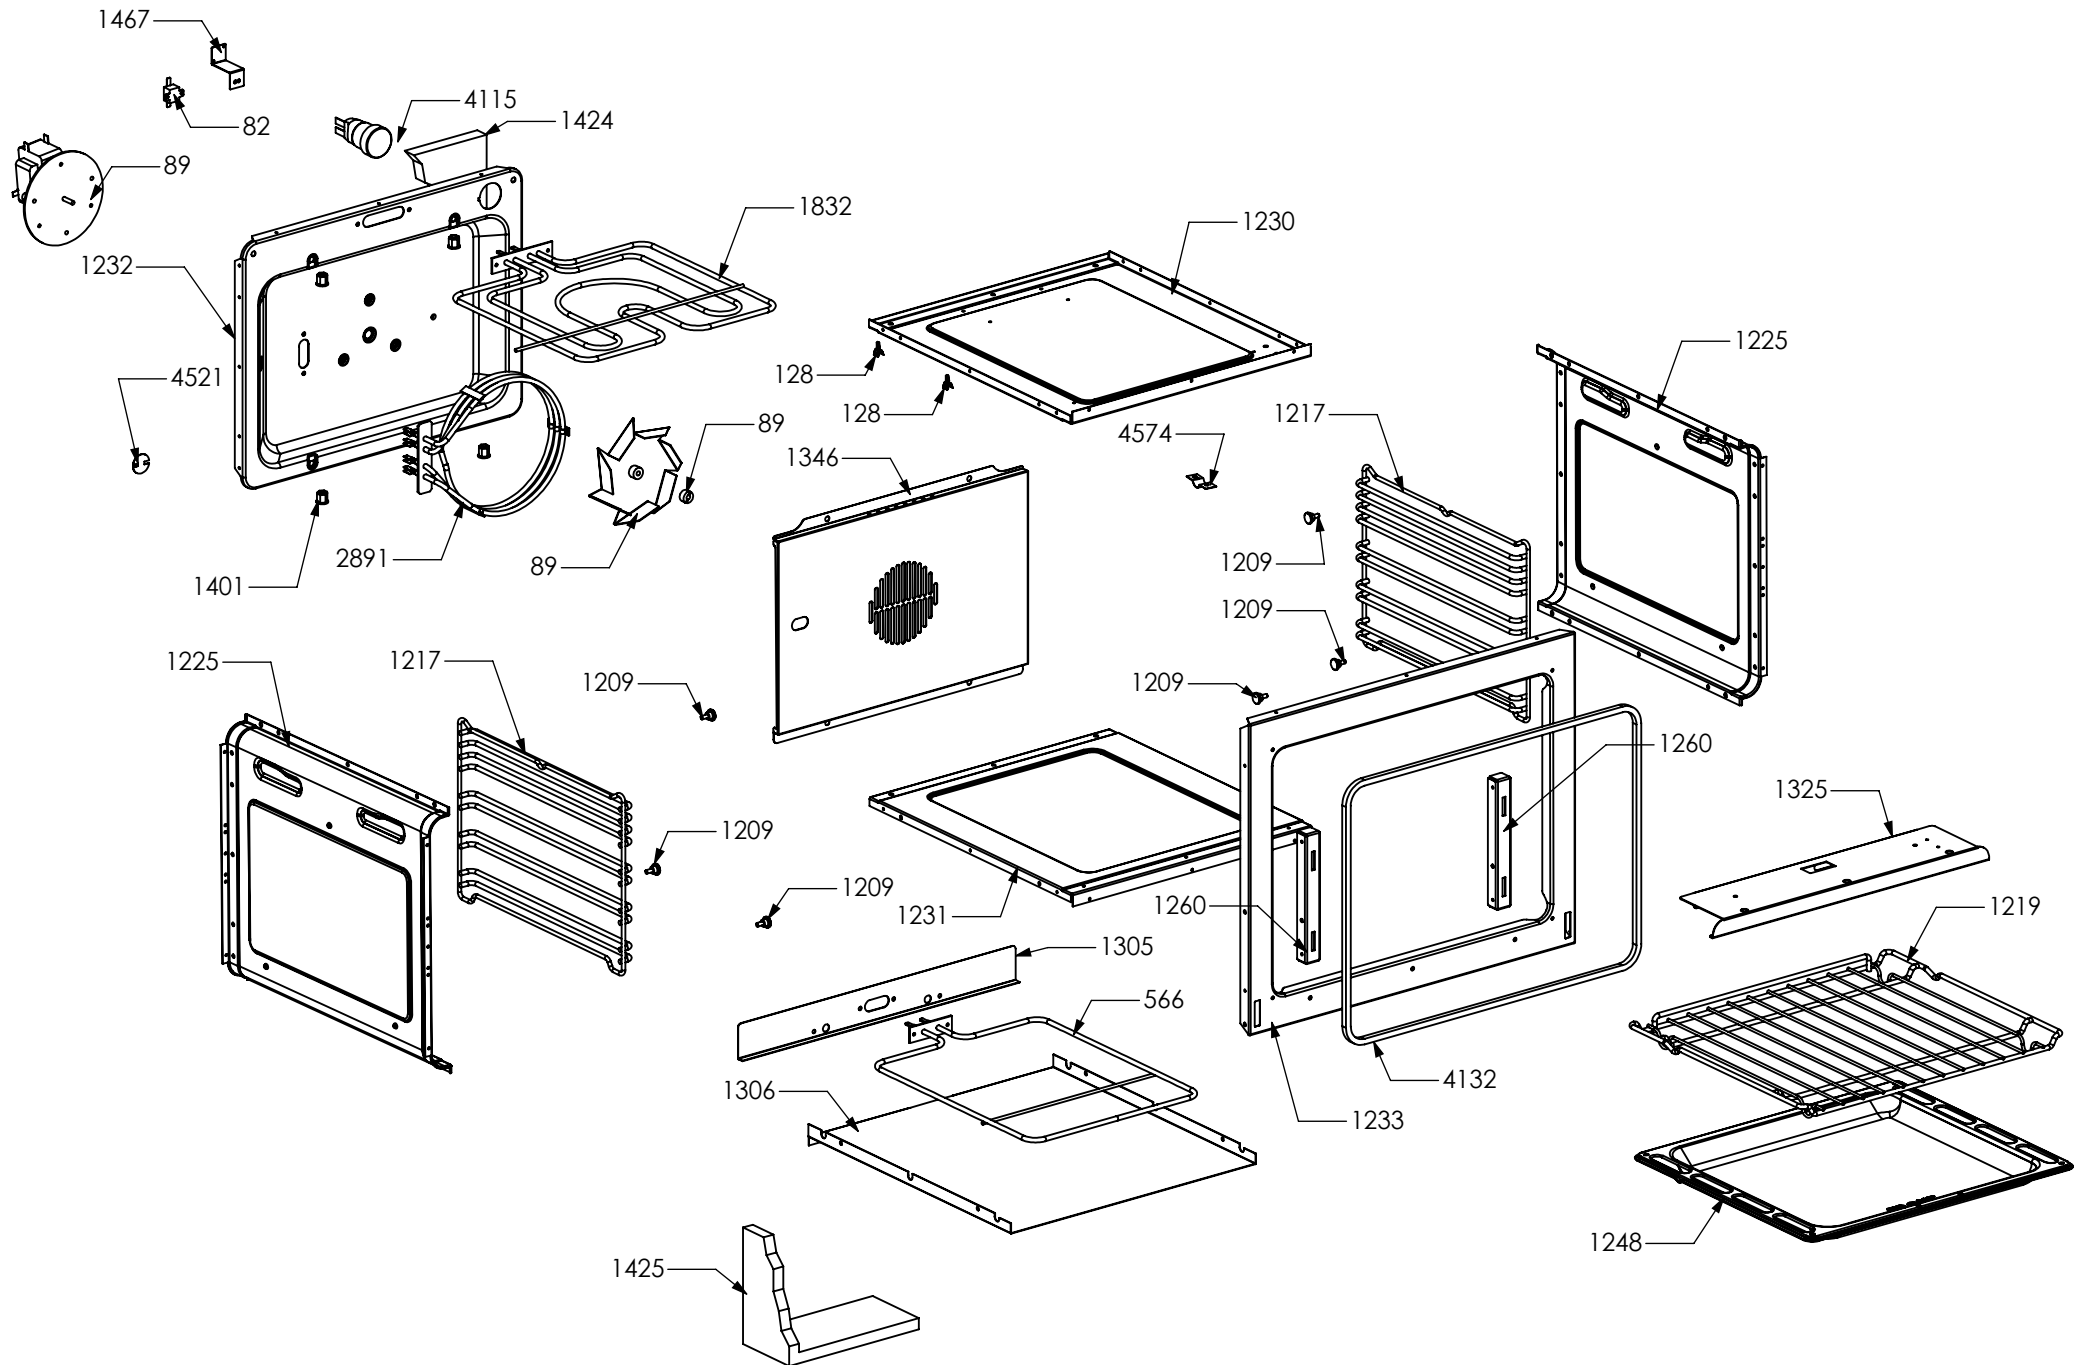

2943

3765

N° Object	Code	Description	Qty
4981	GR8658	Assembly glued oven door 90 Adg	1
2937	GR4313	Assembly door 30/60/90 right bar profile 07	1
2938	GR4314	Assembly door 30/60/90 left bar profile 07	1
1334	ZS2308	Inner glass oven door 60	1
1277	ZS2414	Door hinge for oven 60 G	2
2943	ZS4746	Right support for inner glass	1
2944	ZS4747	Left support for inner glass	1
3765	ZS6090	Door oven handle for oven 60 BOSCH	1
5384	ZS8665	Glued external oven door 60/100 double oven	1