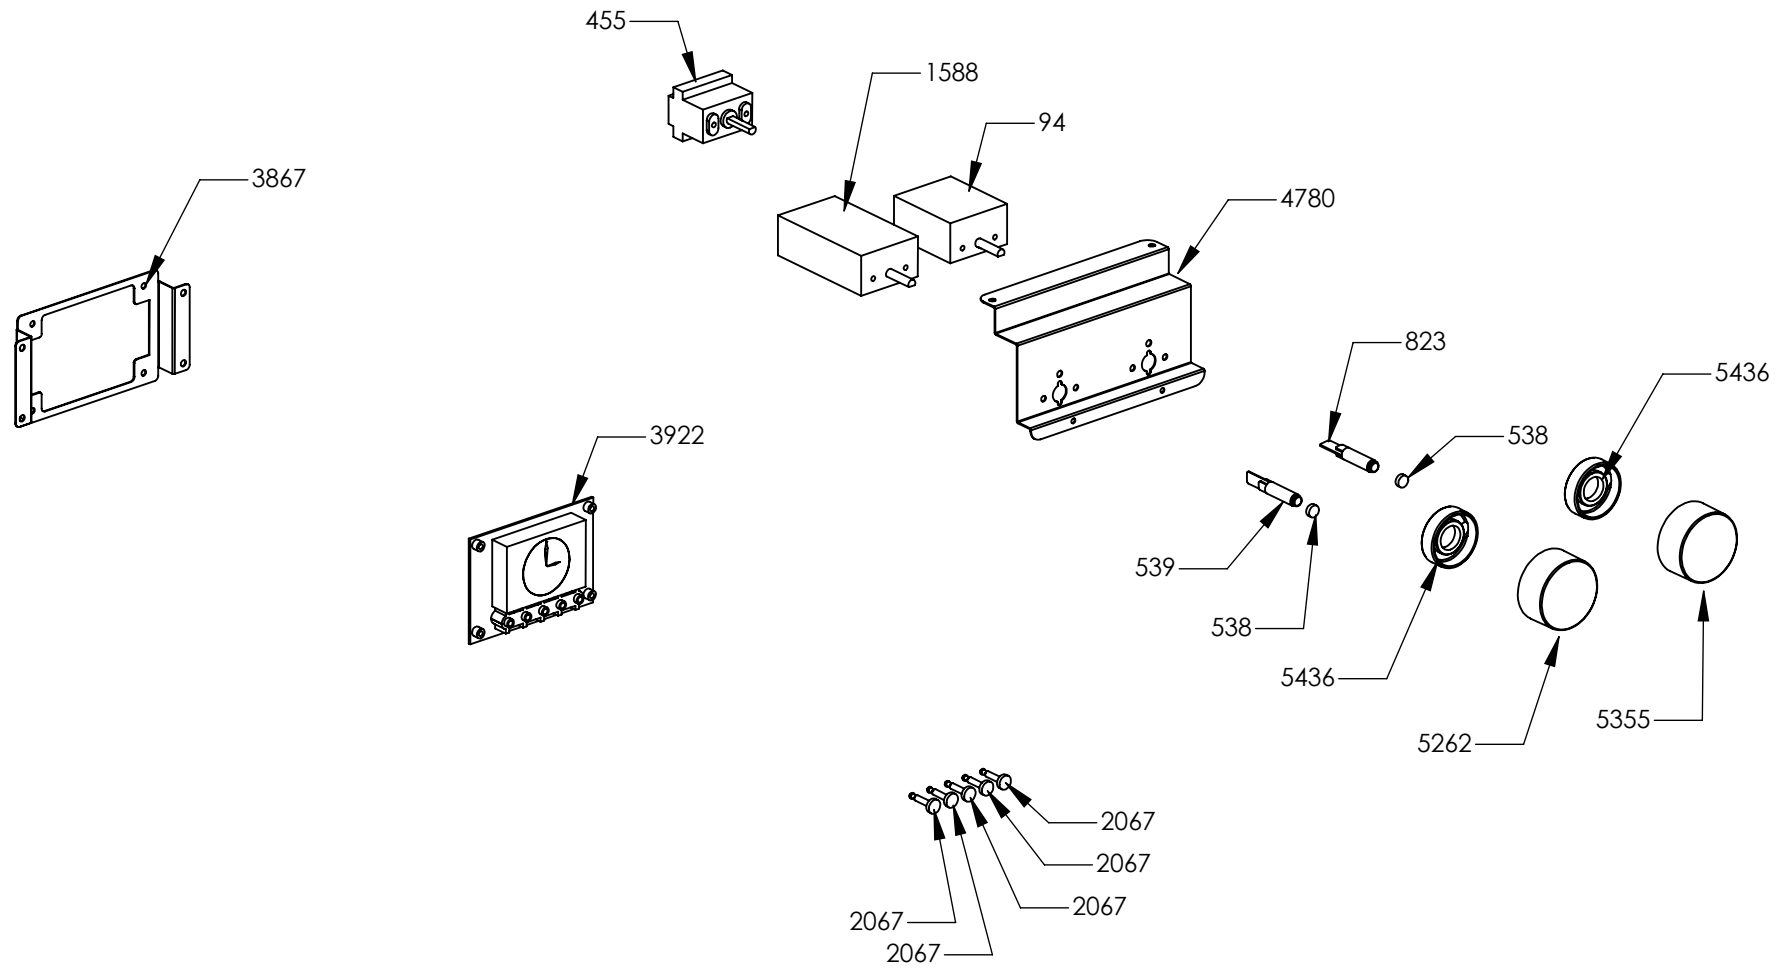

N° Object	Code	Description	Qty
1014	ZS2026	Thermostat TY60 N.O. fixing B	1
1957	ZS3495	Washer 4.3 x 10 x 3	4
1996	ZS3171	Blocking plate hob-side Party	2
3717	ZS6026	Commutator induction	5
4210	ZS5377	Energy regulator for induction 230 V EGO EU	5
4211	ZS5378	Induction 5 element EGO	1
4266	ZS6787	Electronic control for induction	1
4668	GR7269	Assembly cooktop cooker 90 induction	1
4320	ZS6725	Glass for 90 induction hob or cooker	1
4714	ZS6821	Support for electronic control induction element	1
4731	ZS7270	Rear support for induction 5 elements 90 cm	1
4751	ZS7386	Front support for induction 5 elements 90 cm	1
4754	ZS7400	Clamp support for 3 commutators	1
4780	ZS7490	Clamp support for 2 commutators	1
5262	ZS8311	Neutral knob ADG	5
5436	ZS8802	Bezel cooker 196 xxl with hole	5
5478	ZS8276	Frontal bar profile top 90	1
5488	GR8955	Assembly control panel front 5 electric zone Drb 90 Inox serygr.	1
5473	ZS8278	Display support	1

N° Object	Code	Description	Qty
131	BS0296	Adhesive tape 4959	600
132	ZS5148	Adhesive tape 16,5 m x 19h (3M)	40
725	601108	Anti-overturning device	0,3
1210	ZS5149	Adhesive tape 33 mt x 17h mm x th 0,6 mm (3M 4930)	200
1329	ZS5150	Adhesive tape 33 mt x 25h mm x Th 1.55 mm (3M)	10000
1586	ZS2770	Additional wiring generic L=60 cm Fem Fem	2
1930	ZS3708	Wire protection d.16 vetrotex red	0,4
2225	ZS3976	Gasket aerostop	1
3257	ZS5157	Gasket aerostop	1
4642	ZS5540	Knob spring thickness 1,1 total coils 4 - 3/4	7
4760	ZS7453	Wiring diagram for cooker P9F-6I	1
5336	ZS8523	Instruction booklet cooker Adagio Lancellotti Multilanguage	1