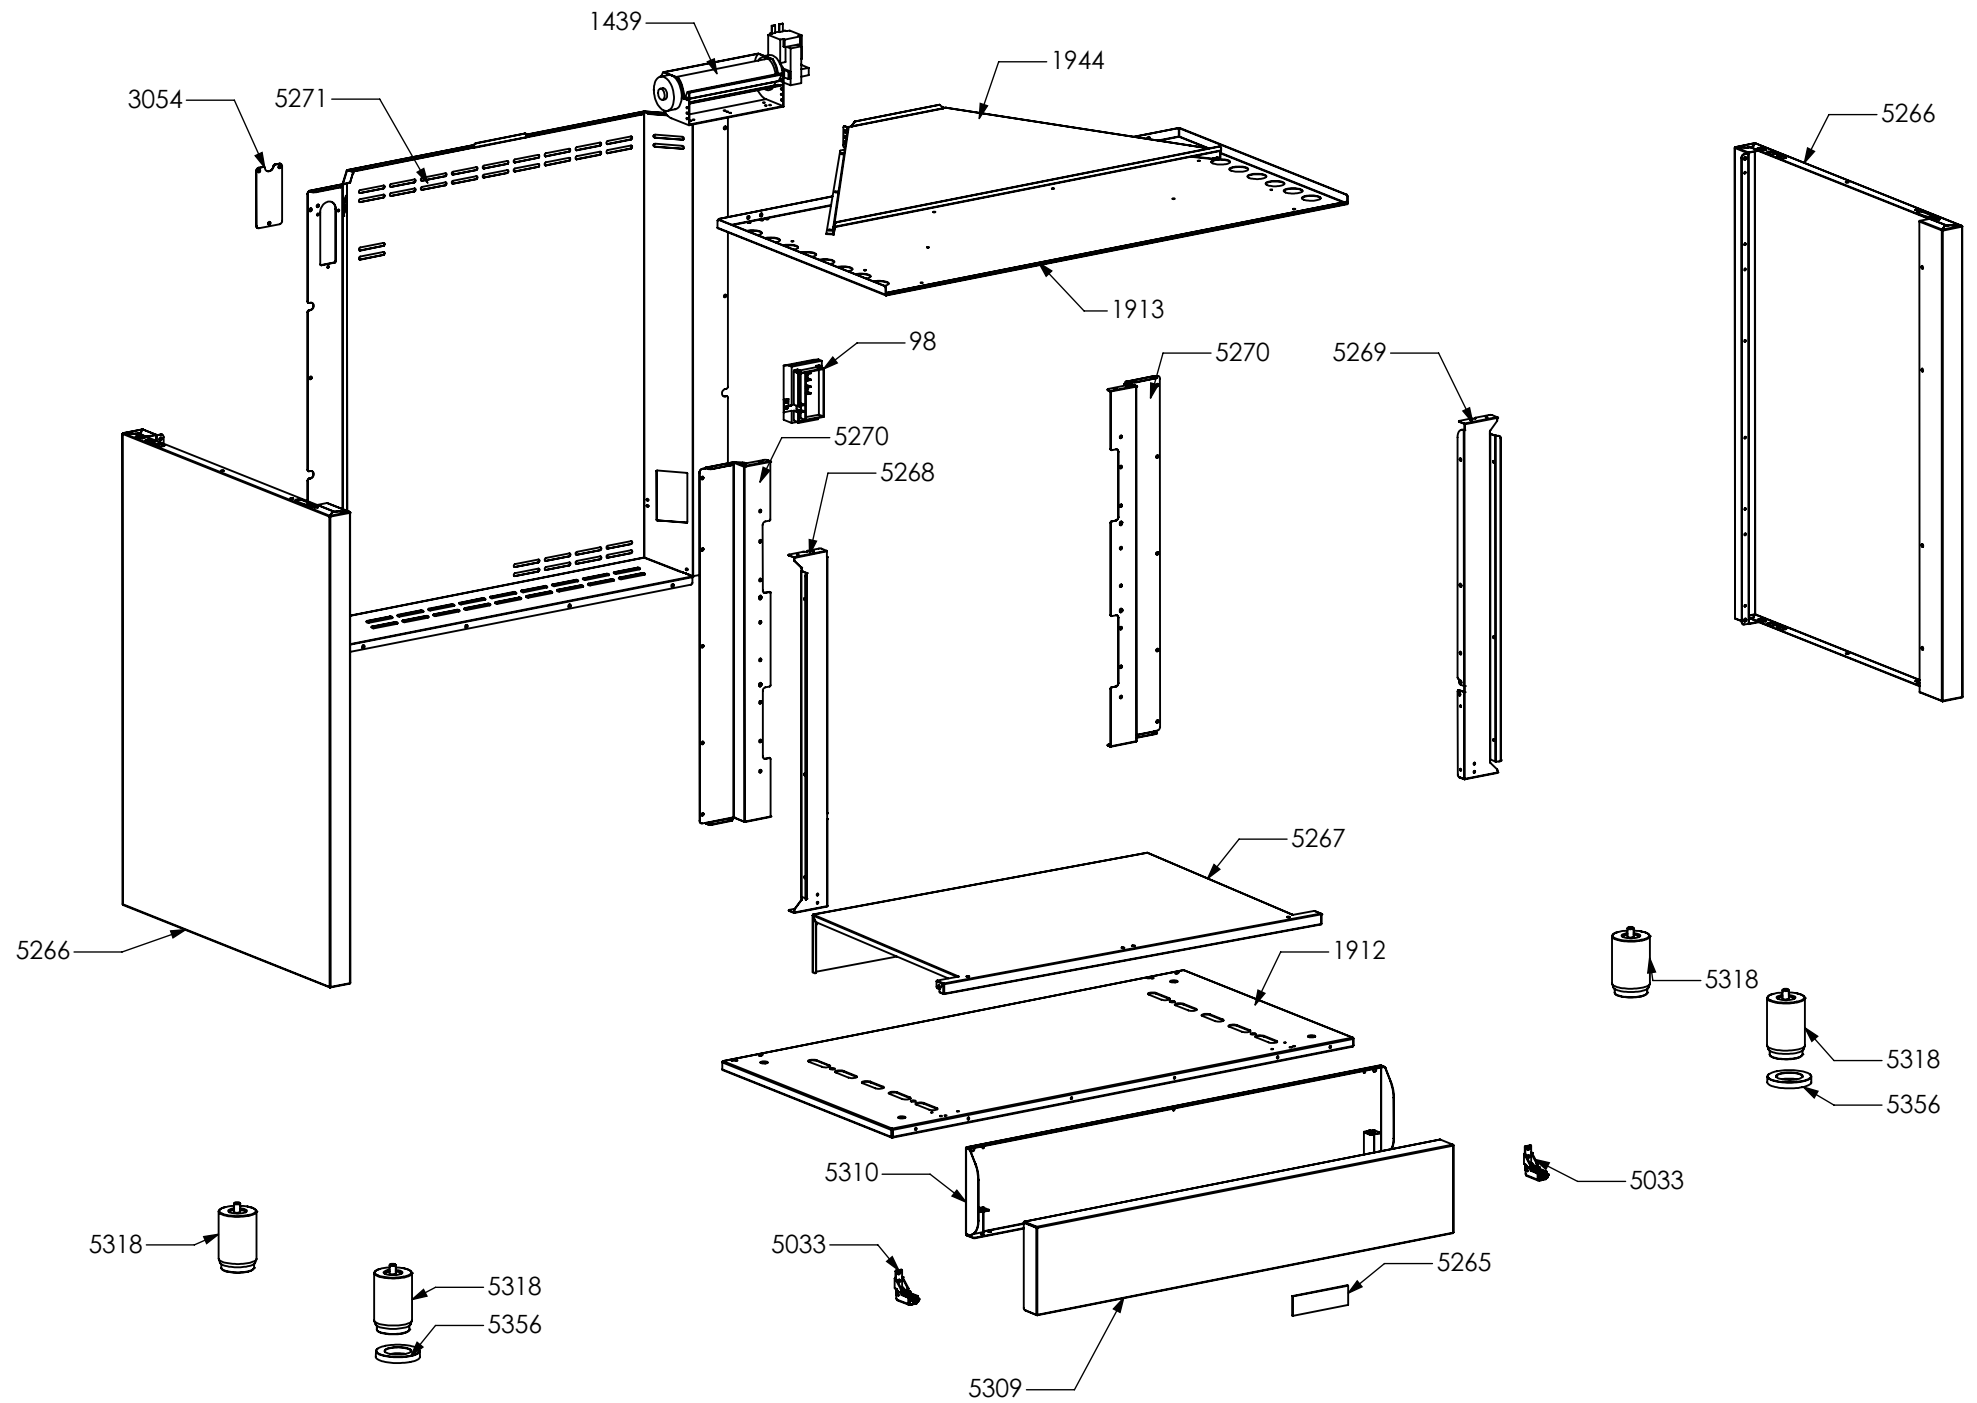

N° Object	Code	Description	Qty
1014	ZS2026	Thermostat TY60 N.O. fixing B	1
1957	ZS3495	Washer 4.3 x 10 x 3	4
1996	ZS3171	Blocking plate hob-side Party	2
3717	ZS6026	Commutator induction	5
4210	ZS5377	Energy regulator for induction 230 V EGO EU	5
4211	ZS5378	Induction 5 element EGO	1
4266	ZS6787	Electronic control for induction	1
4668	GR7269	Assembly cooktop cooker 90 induction	1
4320	ZS6725	Glass for 90 induction hob or cooker	1
4714	ZS6821	Support for electronic control induction element	1
4731	ZS7270	Rear support for induction 5 elements 90 cm	1
4751	ZS7386	Front support for induction 5 elements 90 cm	1
4754	ZS7400	Clamp support for 3 commutators	1
4780	ZS7490	Clamp support for 2 commutators	1
5262	ZS8311	Neutral knob ADG	5
5436	ZS8802	Bezel cooker 196 xxl with hole	5
5478	ZS8276	Frontal bar profile top 90	1
5488	GR8955	Assembly control panel front 5 electric zone Drb 90 Inox serygr.	1
5473	ZS8278	Display support	1

N° Object	Code	Description	Qty
94	481814	Commutator multif. for 90 built-in oven(no pizza)	1
455	ZS1075	Thermostat for built-in oven	1
538	ZS1204	Led transparent	2
539	ZS1205	Fluorescent green warning light	1
823	ZS1755	Fluorescent orange warning light	1
1588	ZS2889	Commutator oven functions 90 EGO	1
2067	ZS3785	Knob for timer gray	5
3867	ZS6012	Electrical display support	1
3922	ZS6184	Timer (white led) LCD-ELA 1000	1
4780	ZS7490	Clamp support for 2 commutators	1
5262	ZS8311	Neutral knob ADG	1
5355	ZS8569	Neutral knob ADG with "L"	1
5436	ZS8802	Bezel cooker 196 xxl with hole	2