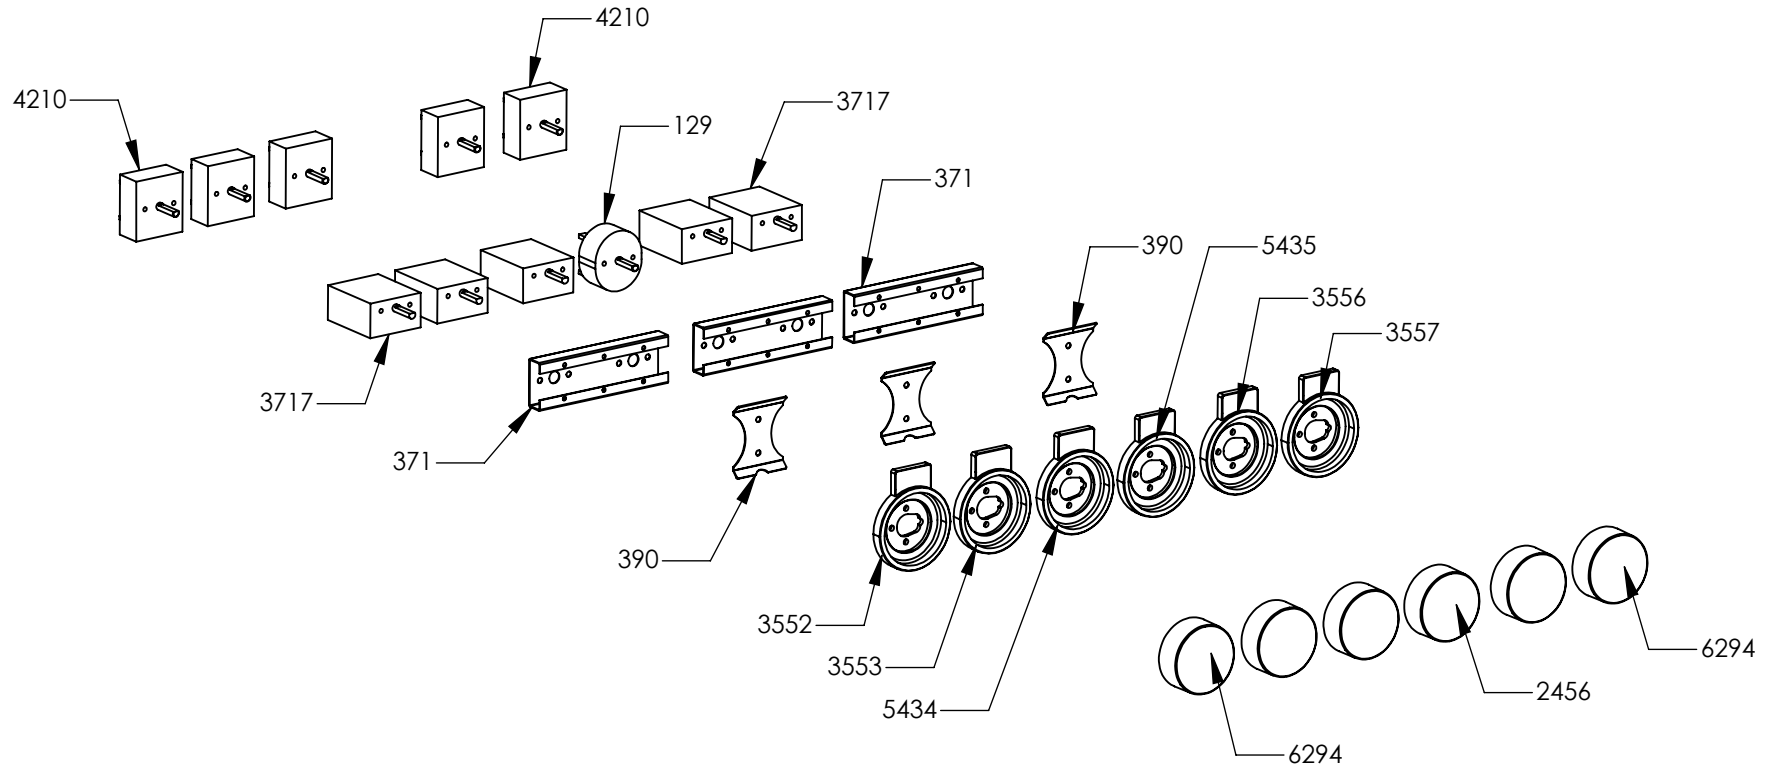

N° Object	Code	Description	Qty
1014	ZS2026	Thermostat TY60 N.O. fixing B	2
1606	ZS2995	Fixing spring for front profile	14
4266	ZS6787	Encoders control board	1
5783	ZS6817	Feet for electronic components EGO	3
5784	ZS6904	Cover for induction terminal board	1
5785	ZS6905	Bridge for induction terminal board	1
6036	ZS8446	Clamp support for induction 90/100 Sintesi front	1
6037	ZS8447	Clamp support for induction 90/100 Sintesi rear	1
6038	ZS8877	Support for electronic control induction element	1
6071	ZA0469	Induction 5 element OCTA EGO 75.08016.610	1
6093	GP0200	Assembly cooktop cooker 100 double oven induction OCTA	1
6070	ZA0468	Glass for 100 induction hob or cooker	1
297	ZS0585	Upper right side support	1
298	ZS0586	Upper left side support	1
1441	ZS2665	Support for fan timelag device	1
1665	ZS3008	Complete upper right side squared 04	1
1666	ZS3010	Complete upper left side squared 04	1
1612	ZS3020	Support for connection top-base	2
5503	ZS6140	Display support	1
6215	ZP0425	Support for fan timelag device	1

N° Object	Code	Description	Qty
129	601154	Timer	1
371	ZS0802	Commutator support 2 positions	3
390	ZS0890	Spring for el. controls support	3
2456	ZS4384	Knob 58 timer MTG	1
3552	ZS5843	Bezel for front left burner knob 58, bright chromed	1
3553	ZS5844	Bezel for rear left burner knob 58, bright chromed	1
3556	ZS5847	Bezel for front right burner knob 58, bright chromed	1
3557	ZS5848	Bezel for rear right burner knob 58, bright chromed	1
3717	ZS6026	Switch for induction encoder	5
4210	ZS5377	Energy regulator for induction 230 V EGO EU	5
5434	ZS8800	Bezel for front central burner knob 58, bright chromed	1
5435	ZS8801	Bezel for timer knob 58, bright chromed	1
6294	ZA0727	Knob 58 induction element MTG	5