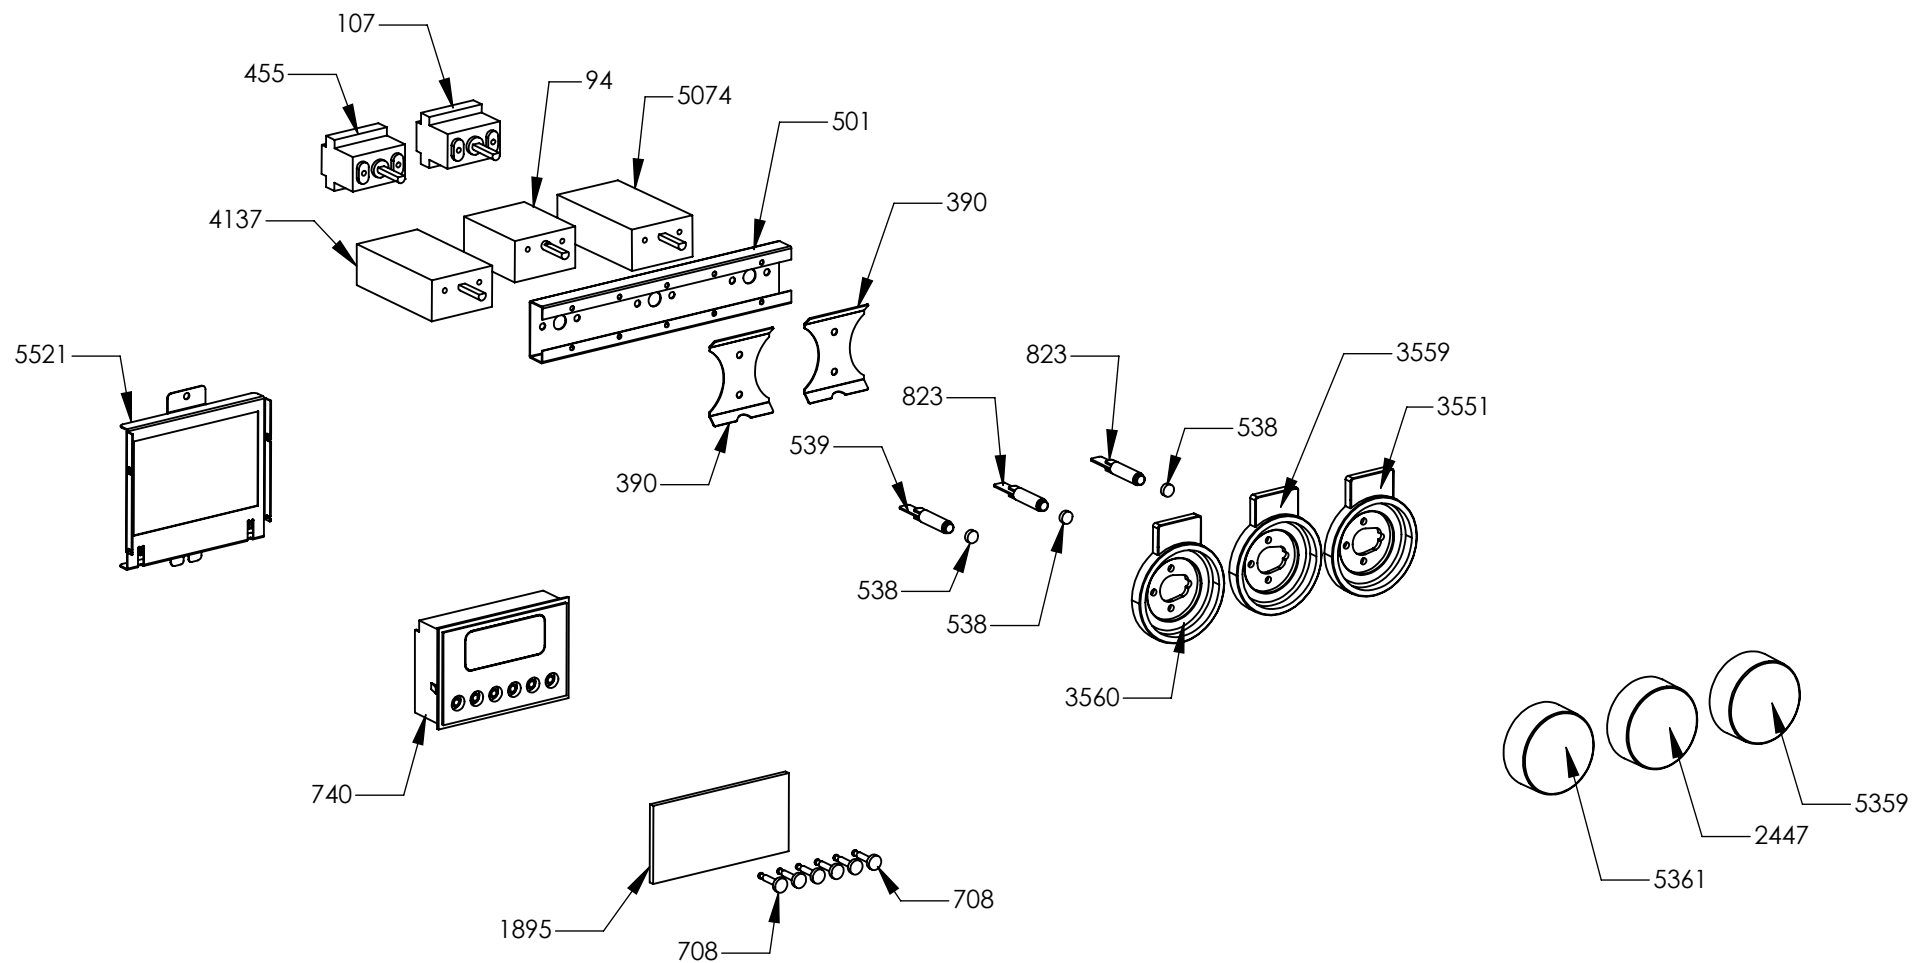

N° Object	Code	Description	Qty
1014	ZS2026	Thermostat TY60 N.O. fixing B	2
1606	ZS2995	Fixing spring for front profile	14
4266	ZS6787	Encoders control board	1
5783	ZS6817	Feet for electronic components EGO	3
5784	ZS6904	Cover for induction terminal board	1
5785	ZS6905	Bridge for induction terminal board	1
6036	ZS8446	Clamp support for induction 90/100 Sintesi front	1
6037	ZS8447	Clamp support for induction 90/100 Sintesi rear	1
6038	ZS8877	Support for electronic control induction element	1
6071	ZA0469	Induction 5 element OCTA EGO 75.08016.610	1
6093	GP0200	Assembly cooktop cooker 100 double oven induction OCTA	1
6070	ZA0468	Glass for 100 induction hob or cooker	1
297	ZS0585	Upper right side support	1
298	ZS0586	Upper left side support	1
1441	ZS2665	Support for fan timelag device	1
1665	ZS3008	Complete upper right side squared 04	1
1666	ZS3010	Complete upper left side squared 04	1
1612	ZS3020	Support for connection top-base	2
5503	ZS6140	Display support	1
6215	ZP0425	Support for fan timelag device	1

N° Object	Code	Description	Qty
129	601154	Timer	1
371	ZS0802	Commutator support 2 positions	3
390	ZS0890	Spring for el. controls support	3
2456	ZS4384	Knob 58 timer MTG	1
3552	ZS5843	Bezel for front left burner knob 58, bright chromed	1
3553	ZS5844	Bezel for rear left burner knob 58, bright chromed	1
3556	ZS5847	Bezel for front right burner knob 58, bright chromed	1
3557	ZS5848	Bezel for rear right burner knob 58, bright chromed	1
3717	ZS6026	Switch for induction encoder	5
4210	ZS5377	Energy regulator for induction 230 V EGO EU	5
5434	ZS8800	Bezel for front central burner knob 58, bright chromed	1
5435	ZS8801	Bezel for timer knob 58, bright chromed	1
6294	ZA0727	Knob 58 induction element MTG	5