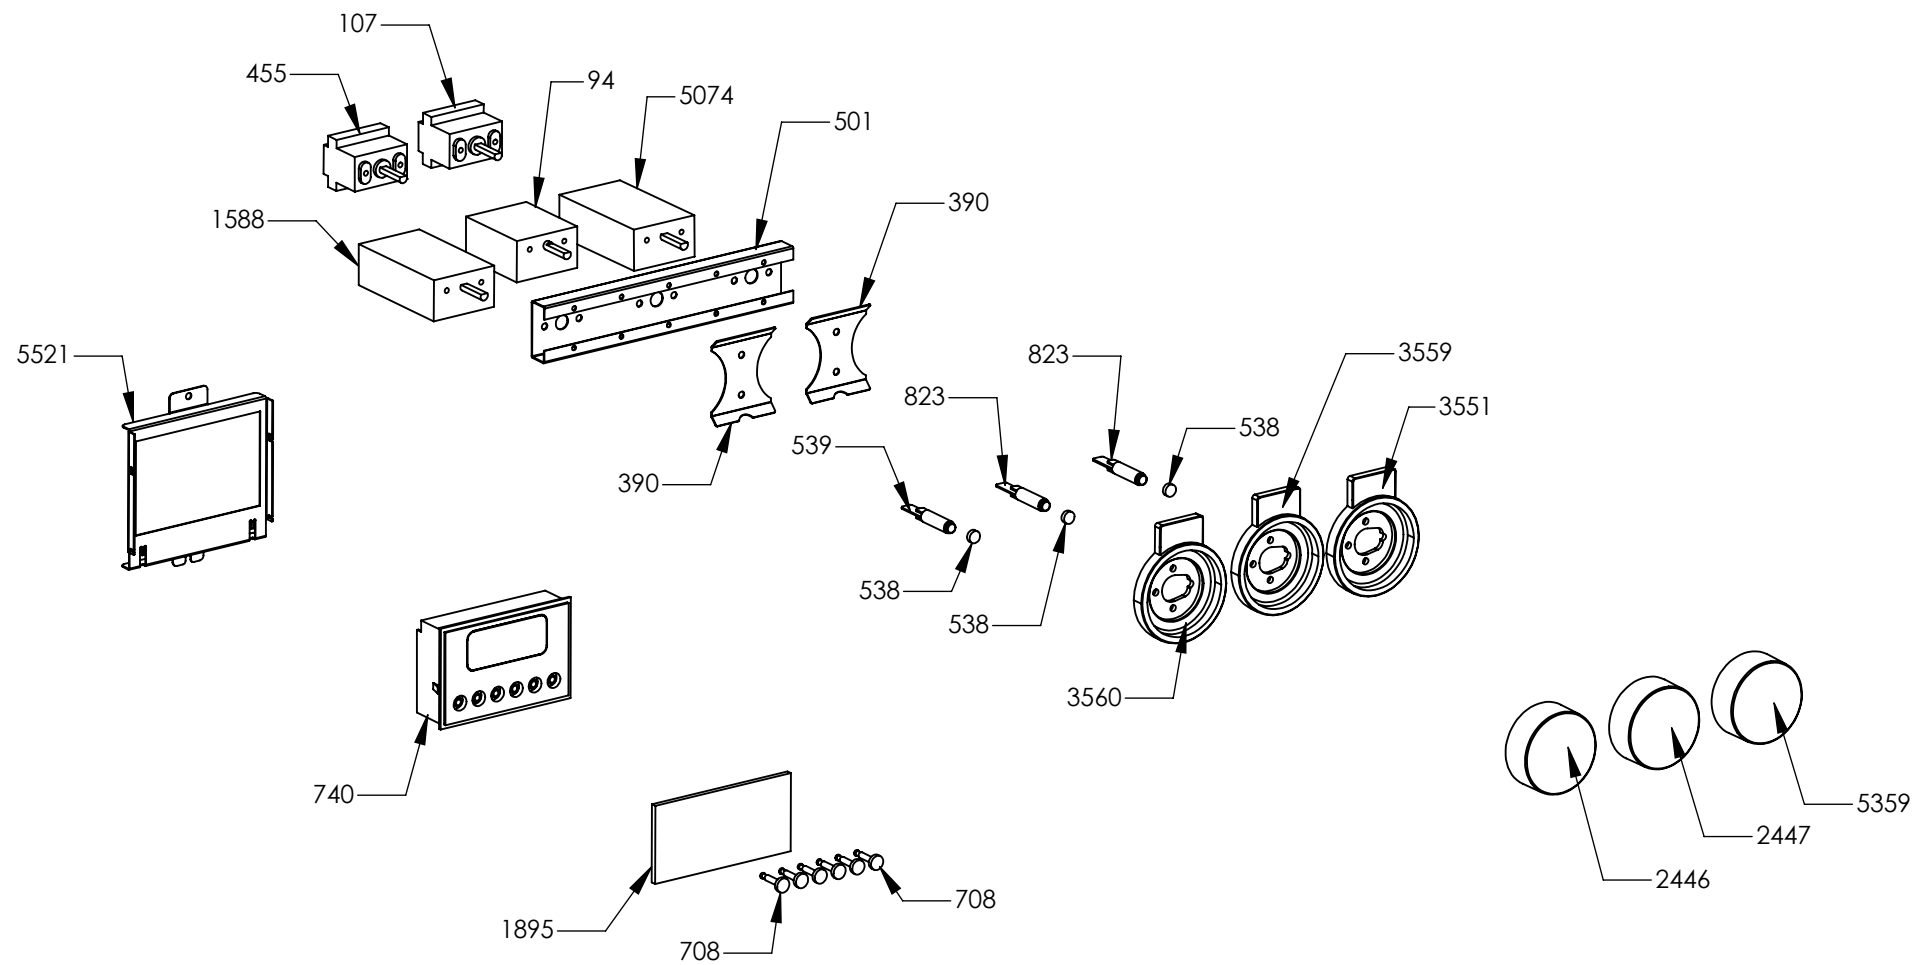

N° Object	Code	Description	Qty
295	ZS0580	Fry-top cast-iron griddle	1
371	ZS0802	Commutator support 2 positions	1
379	ZS0820	Barbecue cast-iron griddle support	1
390	ZS0890	Spring for el. controls support	1
446	ZS1059	Heating element barbecue 1200/230 th.7	2
447	ZS1061	Spring for griddle heating el. support	2
538	ZS1204	Led transparent	2
539	ZS1205	Fluorescent green warning light	2
594	ZS1667	Protection frame for barbecue griddle	1
735	ZS1076	Energy regulator 230 V EGO EU	2
1192	ZS0553	Fry-top/barbecue stainless steel covering	1
2458	ZS4387	Knob 58 single heating element MTG	2
3554	ZS5845	Bezel for front central burner knob 58, bright chromed	1
3555	ZS5846	Bezel for rear central burner knob 58, bright chromed	1