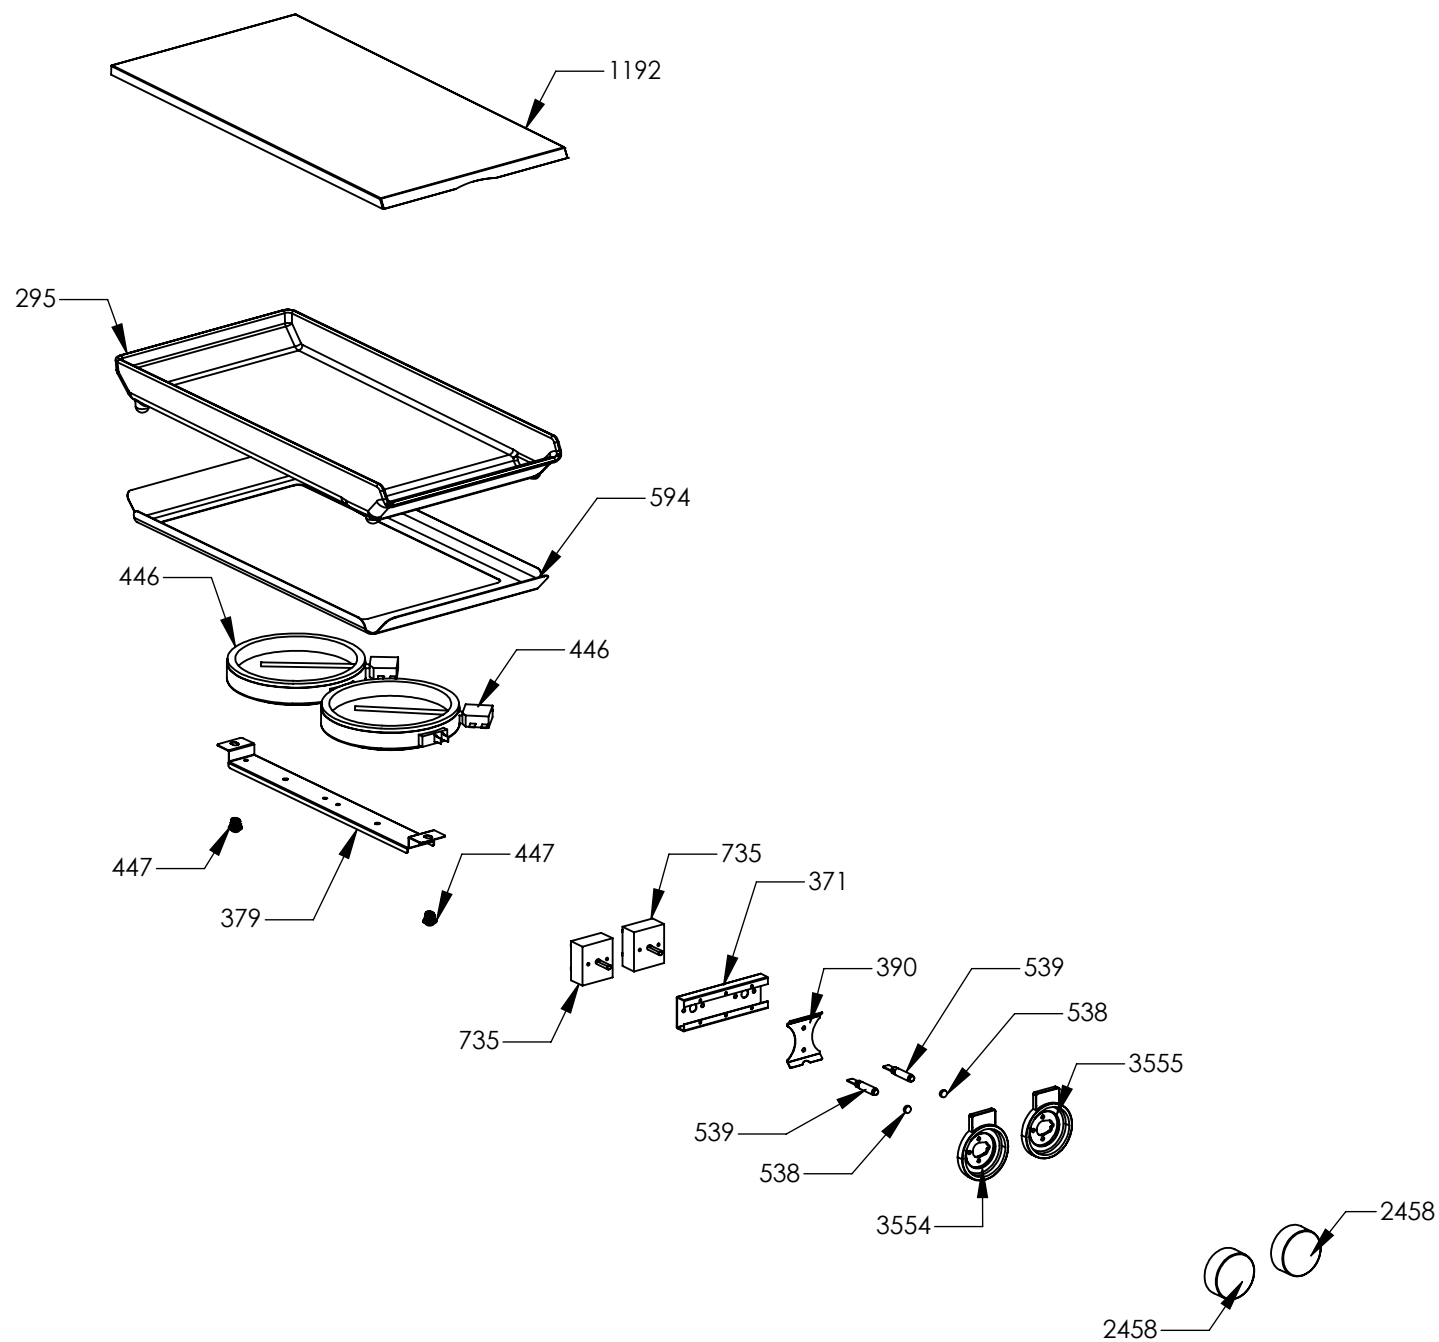

N° Object	Code	Description	Qty
295	ZS0580	Fry-top cast-iron griddle	1
371	ZS0802	Commutator support 2 positions	1
379	ZS0820	Barbecue cast-iron griddle support	1
390	ZS0890	Spring for el. controls support	1
446	ZS1059	Heating element barbecue 1200/230 th.7	2
447	ZS1061	Spring for griddle heating el. support	2
538	ZS1204	Led transparent	2
539	ZS1205	Fluorescent green warning light	2
594	ZS1667	Protection frame for barbecue griddle	1
735	ZS1076	Energy regulator 230 V EGO EU	2
1192	ZS0553	Fry-top/barbecue stainless steel covering	1
2458	ZS4387	Knob 58 single heating element MTG	2
3554	ZS5845	Bezel for front central burner knob 58, bright chromed	1
3555	ZS5846	Bezel for rear central burner knob 58, bright chromed	1