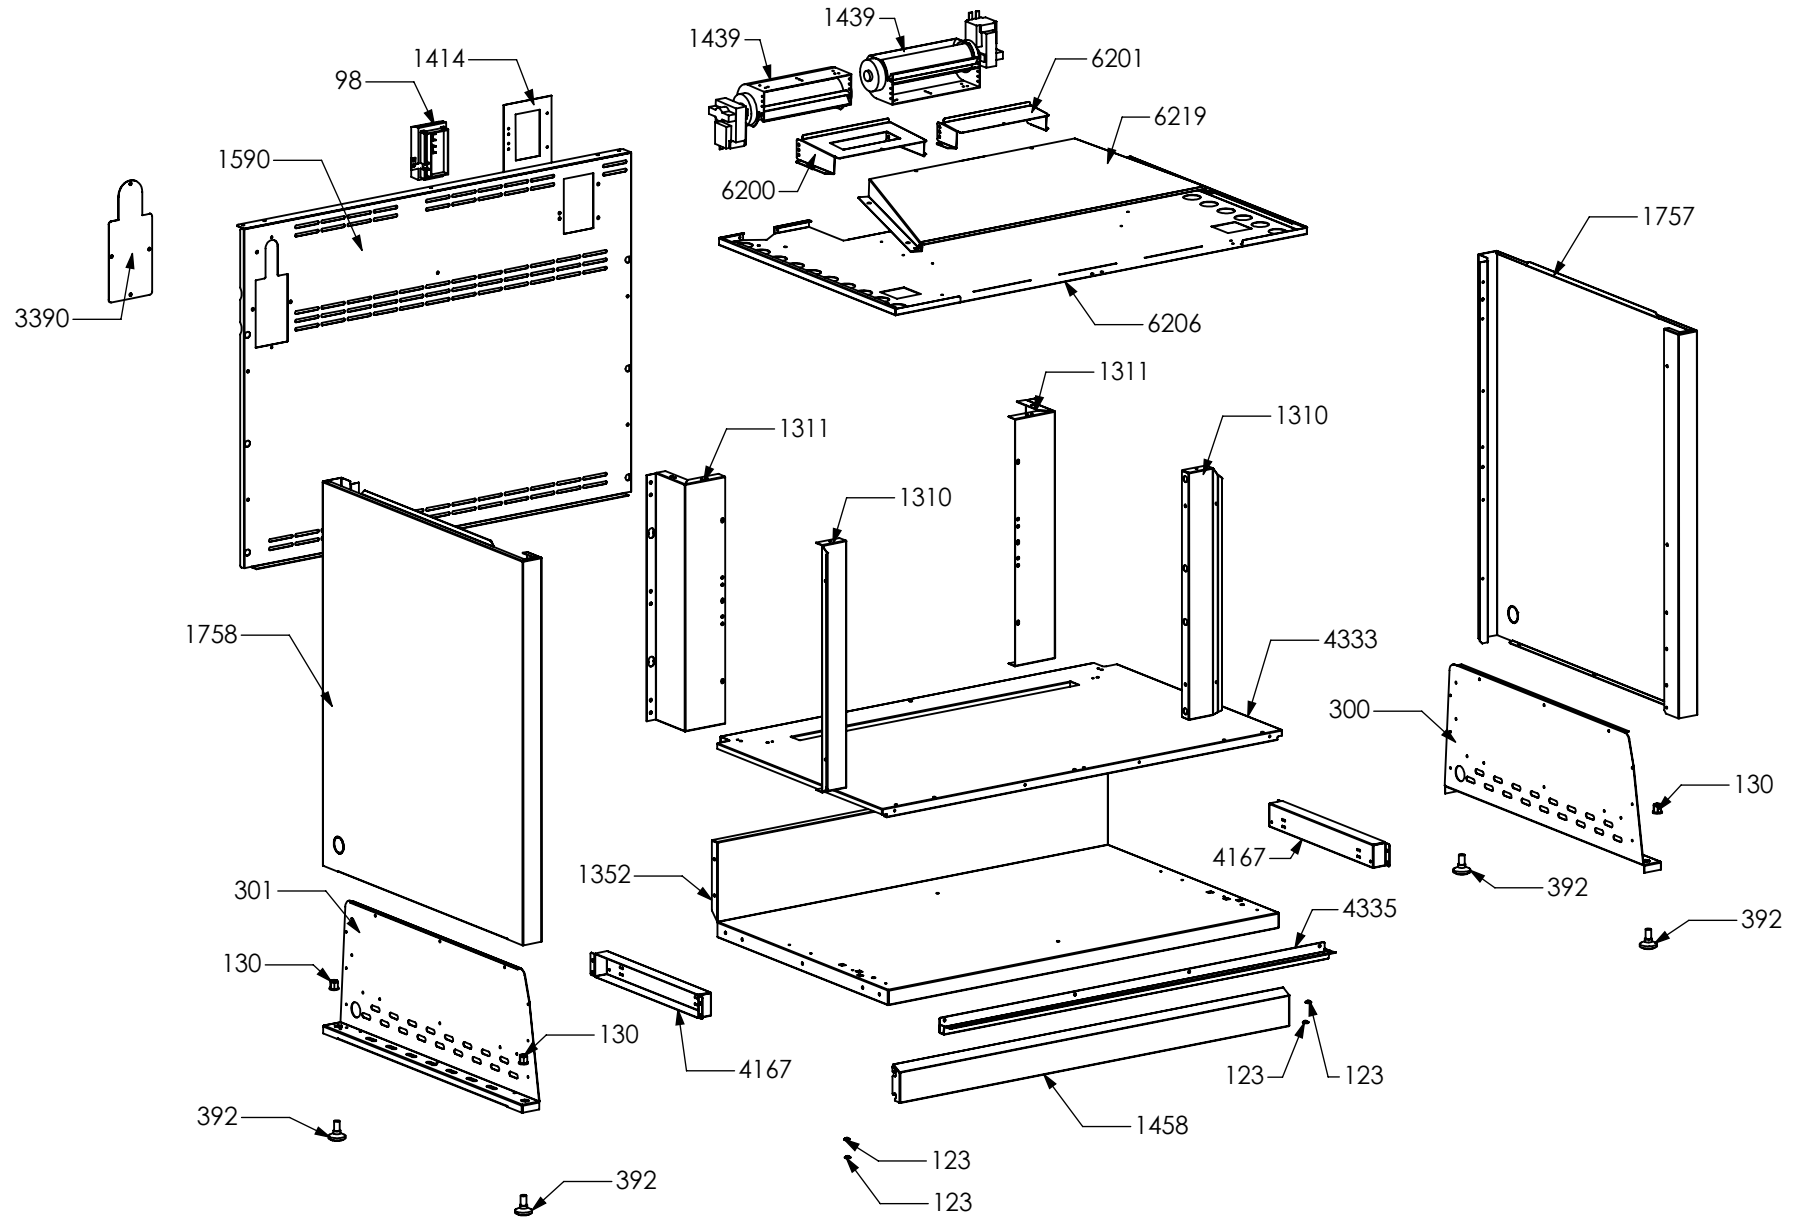

N° Object	Code	Description	Qty
94	481814	Commutator multif. for 90 built-in oven(no pizza)	1
371	ZS0802	Commutator support 2 positions	1
390	ZS0890	Spring for el. controls support	1
455	ZS1075	Oven thermostat	1
538	ZS1204	Led transparent	2
539	ZS1205	Fluorescent green warning light	1
708	ZS1916	Knob for timer steel-colour 988	6
740	ZS1747	Timer (blue led) 50 Hz	1
823	ZS1755	Fluorescent orange warning light	1
1895	ZS3652	Glass lcd 6 button no hole	1
3558	ZS5849	Bezel for main oven functions knob 58, bright chromed	1
3559	ZS5850	Bezel for oven temperature knob 58, bright chrome	1
4137	ZS6655	Steam oven functions switch	1
5360	ZS8601	Knob 58 for oven temperature MTG	1
5361	ZS8602	Knob 58 oven 60/90 functions MTG	1
5521	ZS6139	Electrical display support	1