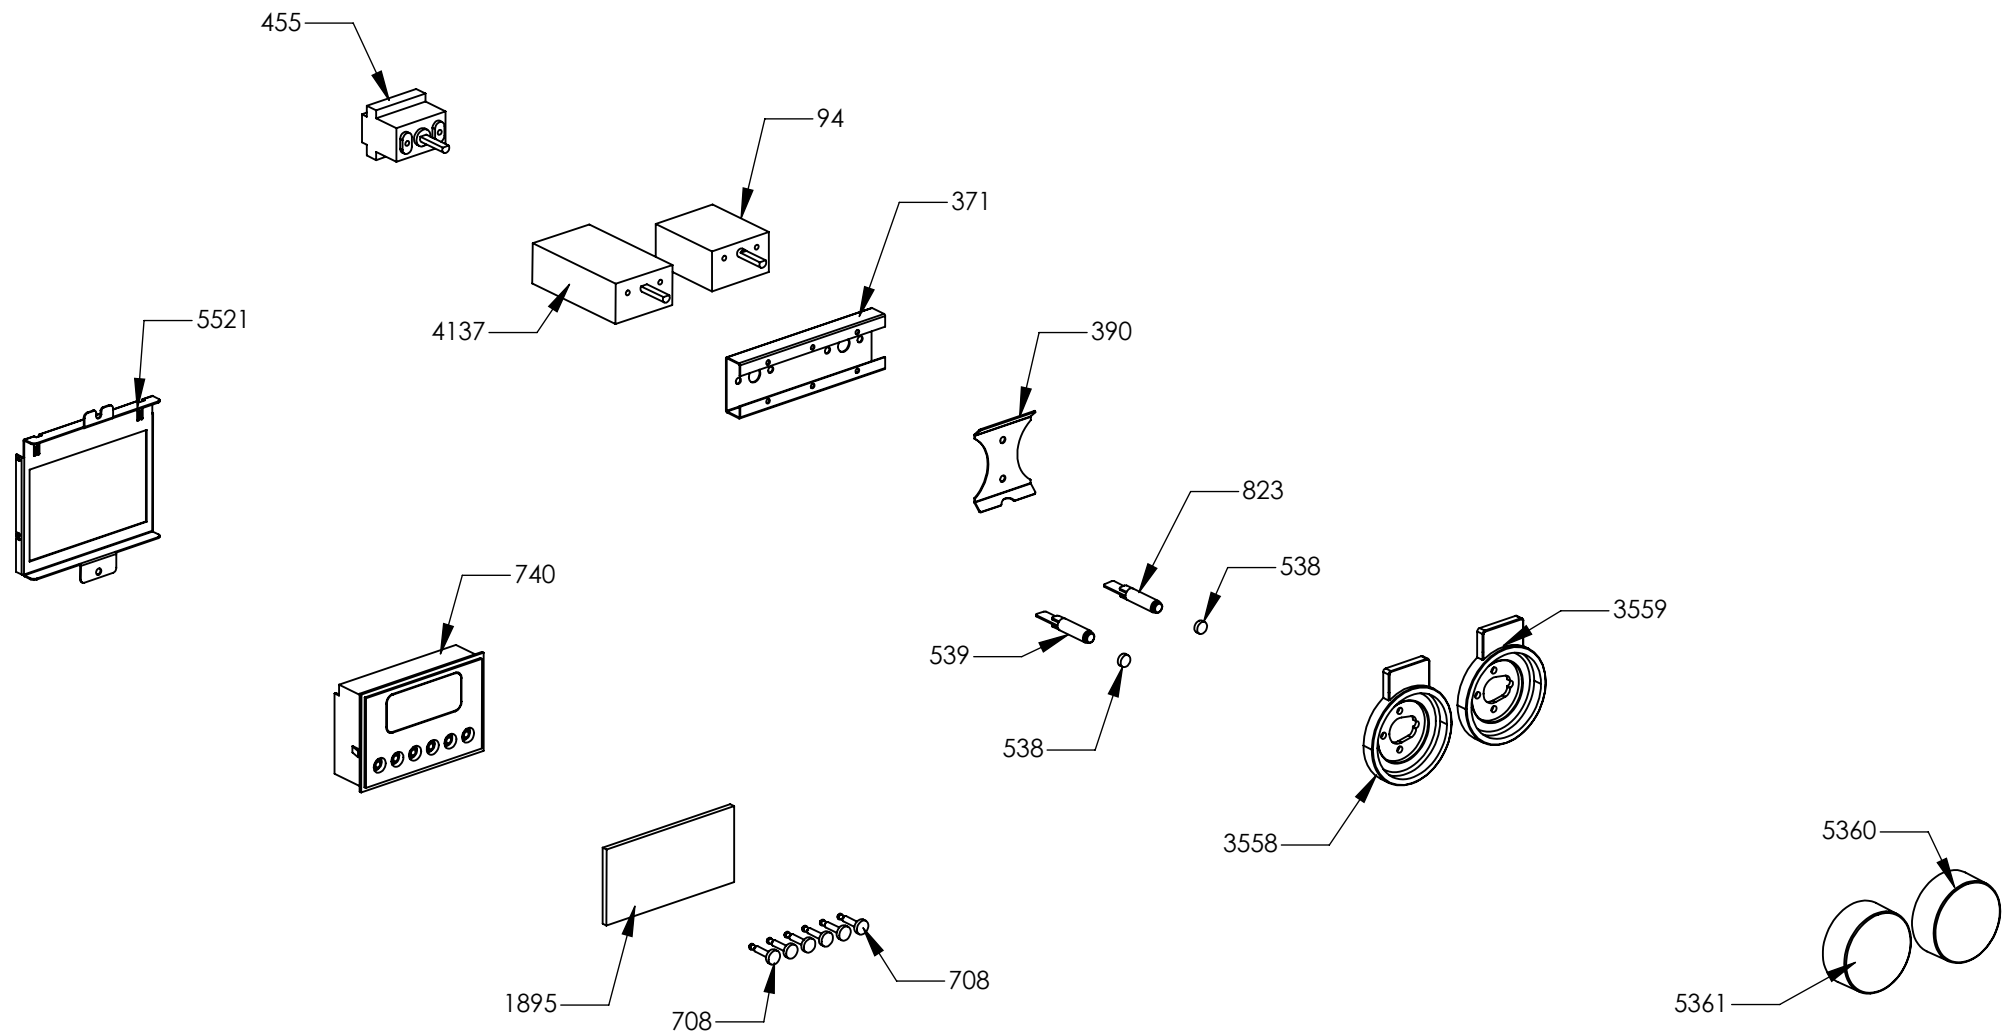

N° Object	Code	Description	Qty
1014	ZS2026	Thermostat TY60 N.O. fixing B	2
1606	ZS2995	Fixing spring for front profile	14
4266	ZS6787	Encoders control board	1
5783	ZS6817	Feet for electronic components EGO	3
5784	ZS6904	Cover for induction terminal board	1
5785	ZS6905	Bridge for induction terminal board	1
6036	ZS8446	Clamp support for induction 90/100 Sintesi front	1
6037	ZS8447	Clamp support for induction 90/100 Sintesi rear	1
6038	ZS8877	Support for electronic control induction element	1
6071	ZA0469	Induction 5 element OCTA EGO 75.08016.610	1
6090	GP0191	Assembly cooktop cooker 90 induction	1
6069	ZA0467	Glass for 90 induction hob or cooker	1
297	ZS0585	Upper right side support	1
298	ZS0586	Upper left side support	1
1441	ZS2665	Support for fan timelag device	1
1665	ZS3008	Complete upper right side squared 04	1
1666	ZS3010	Complete upper left side squared 04	1
1612	ZS3020	Support for connection top-base	2
5503	ZS6140	Display support	1
6215	ZP0425	Support for fan timelag device	1

N° Object	Code	Description	Qty
129	601154	Timer	1
371	ZS0802	Commutator support 2 positions	3
390	ZS0890	Spring for el. controls support	3
2456	ZS4384	Knob 58 timer MTG	1
3552	ZS5843	Bezel for front left burner knob 58, bright chromed	1
3553	ZS5844	Bezel for rear left burner knob 58, bright chromed	1
3556	ZS5847	Bezel for front right burner knob 58, bright chromed	1
3557	ZS5848	Bezel for rear right burner knob 58, bright chromed	1
3717	ZS6026	Switch for induction encoder	5
4210	ZS5377	Energy regulator for induction 230 V EGO EU	5
5434	ZS8800	Bezel for front central burner knob 58, bright chromed	1
5435	ZS8801	Bezel for timer knob 58, bright chromed	1
6294	ZA0727	Knob 58 induction element MTG	5