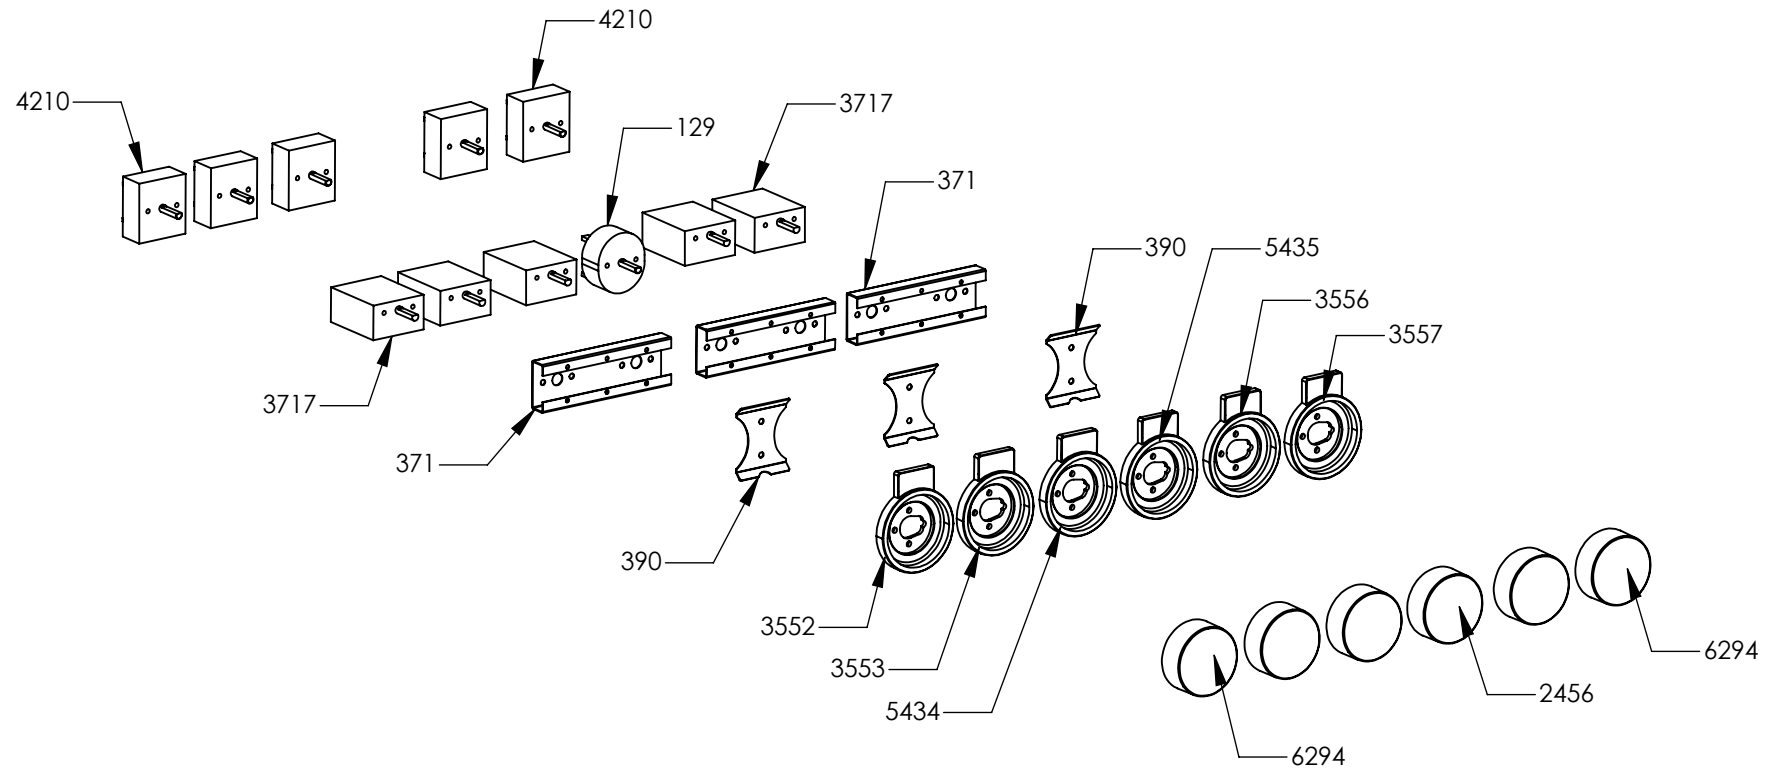

N° Object	Code	Description	Qty
1014	ZS2026	Thermostat TY60 N.O. fixing B	2
1606	ZS2995	Fixing spring for front profile	14
4266	ZS6787	Encoders control board	1
5783	ZS6817	Feet for electronic components EGO	3
5784	ZS6904	Cover for induction terminal board	1
5785	ZS6905	Bridge for induction terminal board	1
6036	ZS8446	Clamp support for induction 90/100 Sintesi front	1
6037	ZS8447	Clamp support for induction 90/100 Sintesi rear	1
6038	ZS8877	Support for electronic control induction element	1
6071	ZA0469	Induction 5 element OCTA EGO 75.08016.610	1
6090	GP0191	Assembly cooktop cooker 90 induction	1
6069	ZA0467	Glass for 90 induction hob or cooker	1
297	ZS0585	Upper right side support	1
298	ZS0586	Upper left side support	1
1441	ZS2665	Support for fan timelag device	1
1665	ZS3008	Complete upper right side squared 04	1
1666	ZS3010	Complete upper left side squared 04	1
1612	ZS3020	Support for connection top-base	2
5503	ZS6140	Display support	1
6215	ZP0425	Support for fan timelag device	1

N° Object	Code	Description	Qty
132	ZS5148	Adhesive tape 16,5 m x 19h (3M)	80
1210	ZS5149	Adhesive tape 33 mt x 17h mm x th 0,6 mm (3M 4930)	40
1329	ZS5150	Adhesive tape 33 mt x 25h mm x Th 1.55 mm (3M)	18000
1586	ZS2770	Additional wiring generic L=75 cm Fem Fem	2
2205	ZS3753	Tapping screw M5 s.steel	2
3737	ZS2675	Wiring oven 30 NF	1
5212	ZS8219	Aluminium adhesive badge "CombiSteam"	1
5337	ZS8524	Instruction booklet cooker Maestro Lancellotti Multilanguage	1
5431	ZS8787	Instruction booklet Combi Steam oven Lancellotti	1
6113	ZA0630	Wiring diagram for cooker S9S-6I	1