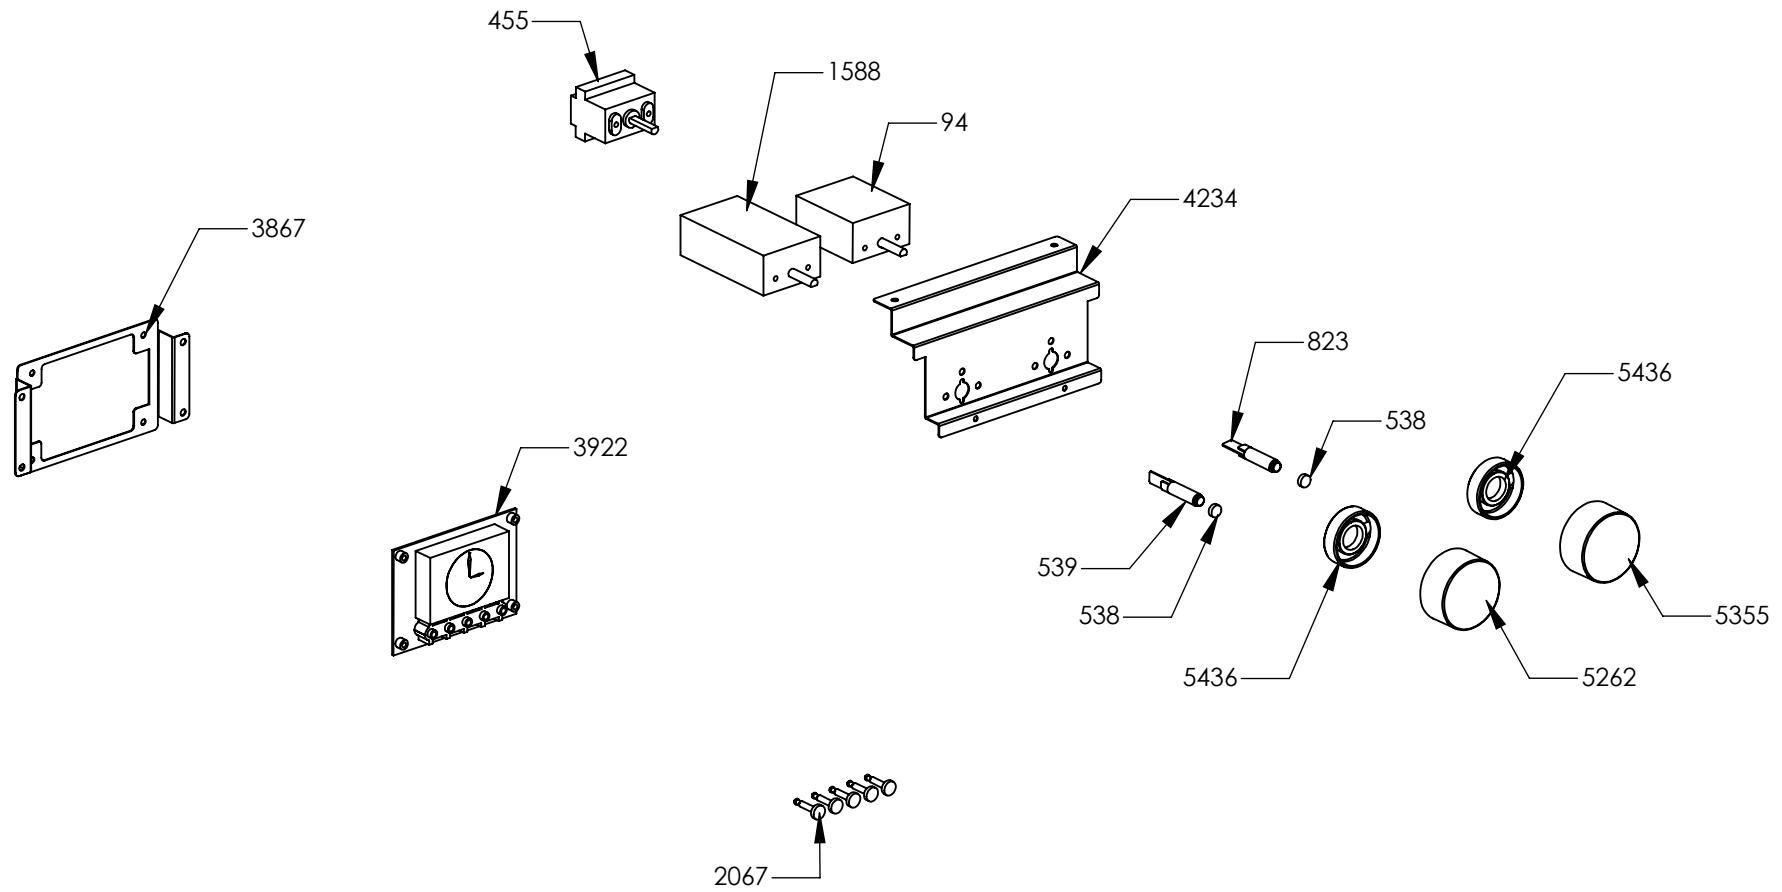

N° Object	Code	Description	Qty
129	601154	Timer	1
1014	ZS2026	Thermostat TY60 N.O. fixing B	2
1957	ZS3495	Washer 4.3 x 10 x 3	4
1996	ZS3171	Blocking plate hob-side Party	2
3717	ZS6026	Switch for induction encoder	5
4210	ZS5377	Energy regulator for induction 230 V EGO EU	5
4235	ZS6613	Commutator support 3 positions	2
4266	ZS6787	Encoders control board	1
5262	ZS8311	Neutral knob ADG	6
5436	ZS8802	Bezel cooker 196 xxl with hole	6
5478	ZS8276	Frontal bar profile cooker 90 polished	1
5753	ZP0068	Thickness for profile	2
5783	ZS6817	Feet for electronic components EGO	3
5784	ZS6904	Cover for induction terminal board	1
5785	ZS6905	Bridge for induction terminal board	1
6071	ZA0469	Induction 5 element OCTA EGO 75.08016.610	1
6099	GP0209	Assembly cooktop cooker 90 induction Prt/Drb	1
6069	ZA0467	Glass for 90 induction hob or cooker	1
6178	ZP0239	Clamp support for induction 90/100 Party lateral	2
6179	ZP0242	Front support for induction 5 elements 90 cm	1
6180	ZP0243	Rear support for induction 5 elements 90 cm	1
6290	ZP0238	Clamp for support bar induction	4
6314	GP0225	Assembly control panel front 5FI zone induct ADG 90 Inox serygr.	1
5473	ZS8278	Display support	1
6358	ZP0500	Support for electronic control induction element	1

N° Object	Code	Description	Qty
131	BS0296	Adhesive tape 4959	600
132	ZS5148	Adhesive tape 16,5 m x 19h (3M)	40
725	601108	Anti-overturning device	0,3
1210	ZS5149	Adhesive tape 33 mt x 17h mm x th 0,6 mm (3M 4930)	200
1329	ZS5150	Adhesive tape 33 mt x 25h mm x Th 1.55 mm (3M)	10000
1586	ZS2770	Additional wiring generic L=75 cm Fem Fem	2
4642	ZS5540	Knob spring thickness 1,1 total coils 4 - 3/4	8
5336	ZS8523	Instruction booklet cooker Adagio Lancellotti Multilanguage	1
6118	ZA0637	Wiring diagram for cooker D9F-6I 2T	1