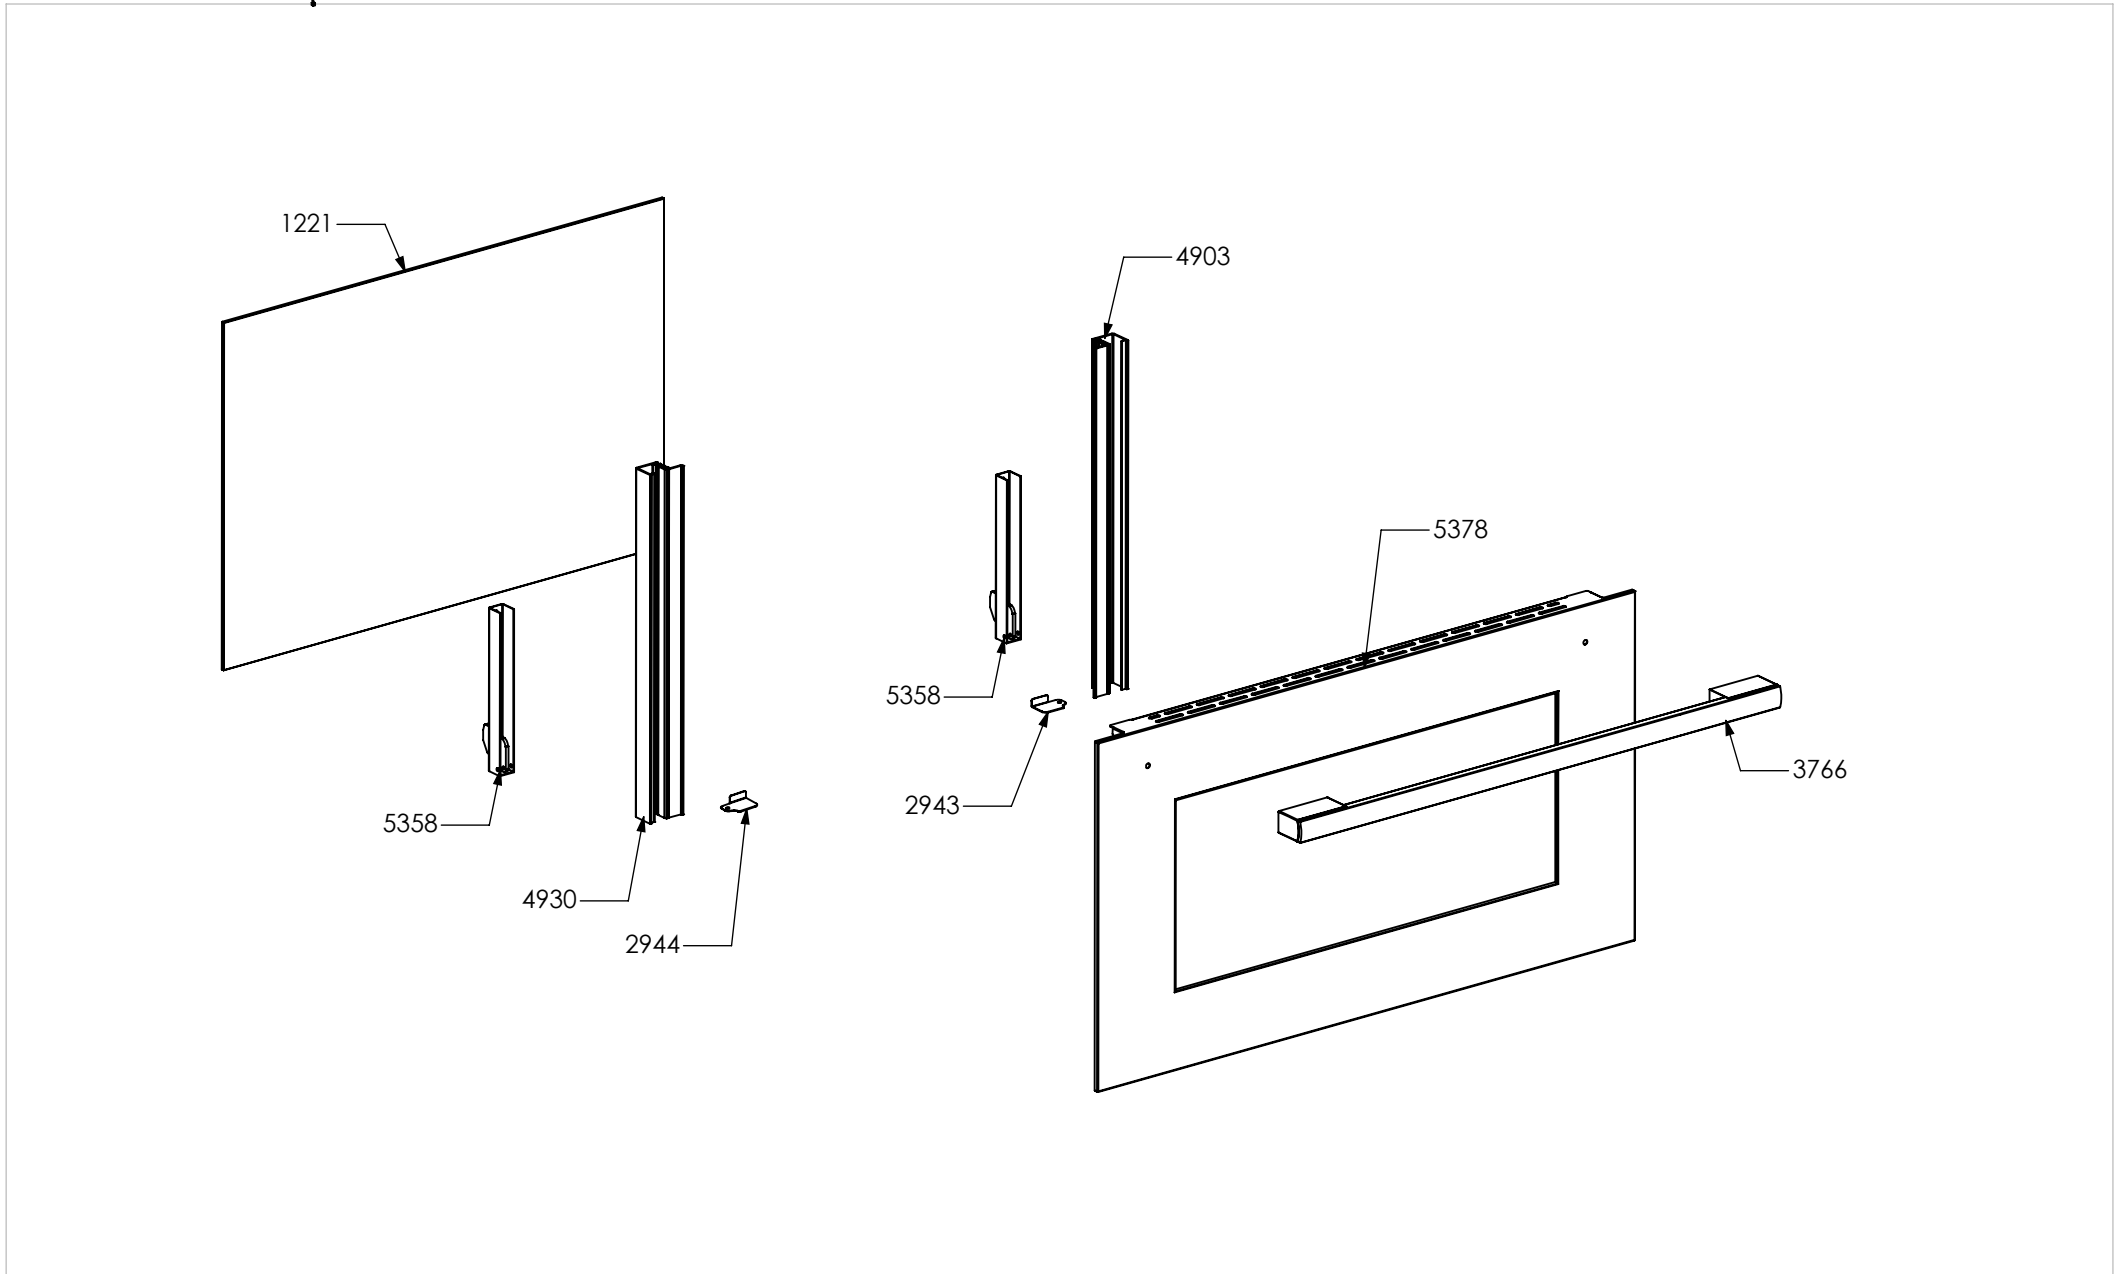

3766

2944

N° Object	Code	Description	Qty
4954	GR8478	Assembly glued oven door 90 Adg	1
4903	GR7666	Assembly door 30/60/90 right bar profile 15	1
4930	GR8097	Assembly door 30/60/90 left bar profile 15	1
1221	ZS2307	Inner glass oven door 90	1
2943	ZS4746	Right support for inner glass	1
2944	ZS4747	Left support for inner glass	1
3766	ZS6091	Door oven handle for oven 90 Bsh	1
5358	ZS8596	Door hinge for oven 90	2
5378	ZS8659	Glued external oven door 90	1

N° Object	Code	Description	Qty
131	BS0296	Adhesive tape 4959	600
132	ZS5148	Adhesive tape 16,5 m x 19h (3M)	40
725	601108	Anti-overturning device	0,3
1210	ZS5149	Adhesive tape 33 mt x 17h mm x th 0,6 mm (3M 4930)	200
1329	ZS5150	Adhesive tape 33 mt x 25h mm x Th 1.55 mm (3M)	10000
1586	ZS2770	Additional wiring generic L=75 cm Fem Fem	2
4642	ZS5540	Knob spring thickness 1,1 total coils 4 - 3/4	8
5336	ZS8523	Instruction booklet cooker Adagio Lancellotti Multilanguage	1
6118	ZA0637	Wiring diagram for cooker D9F-6I 2T	1